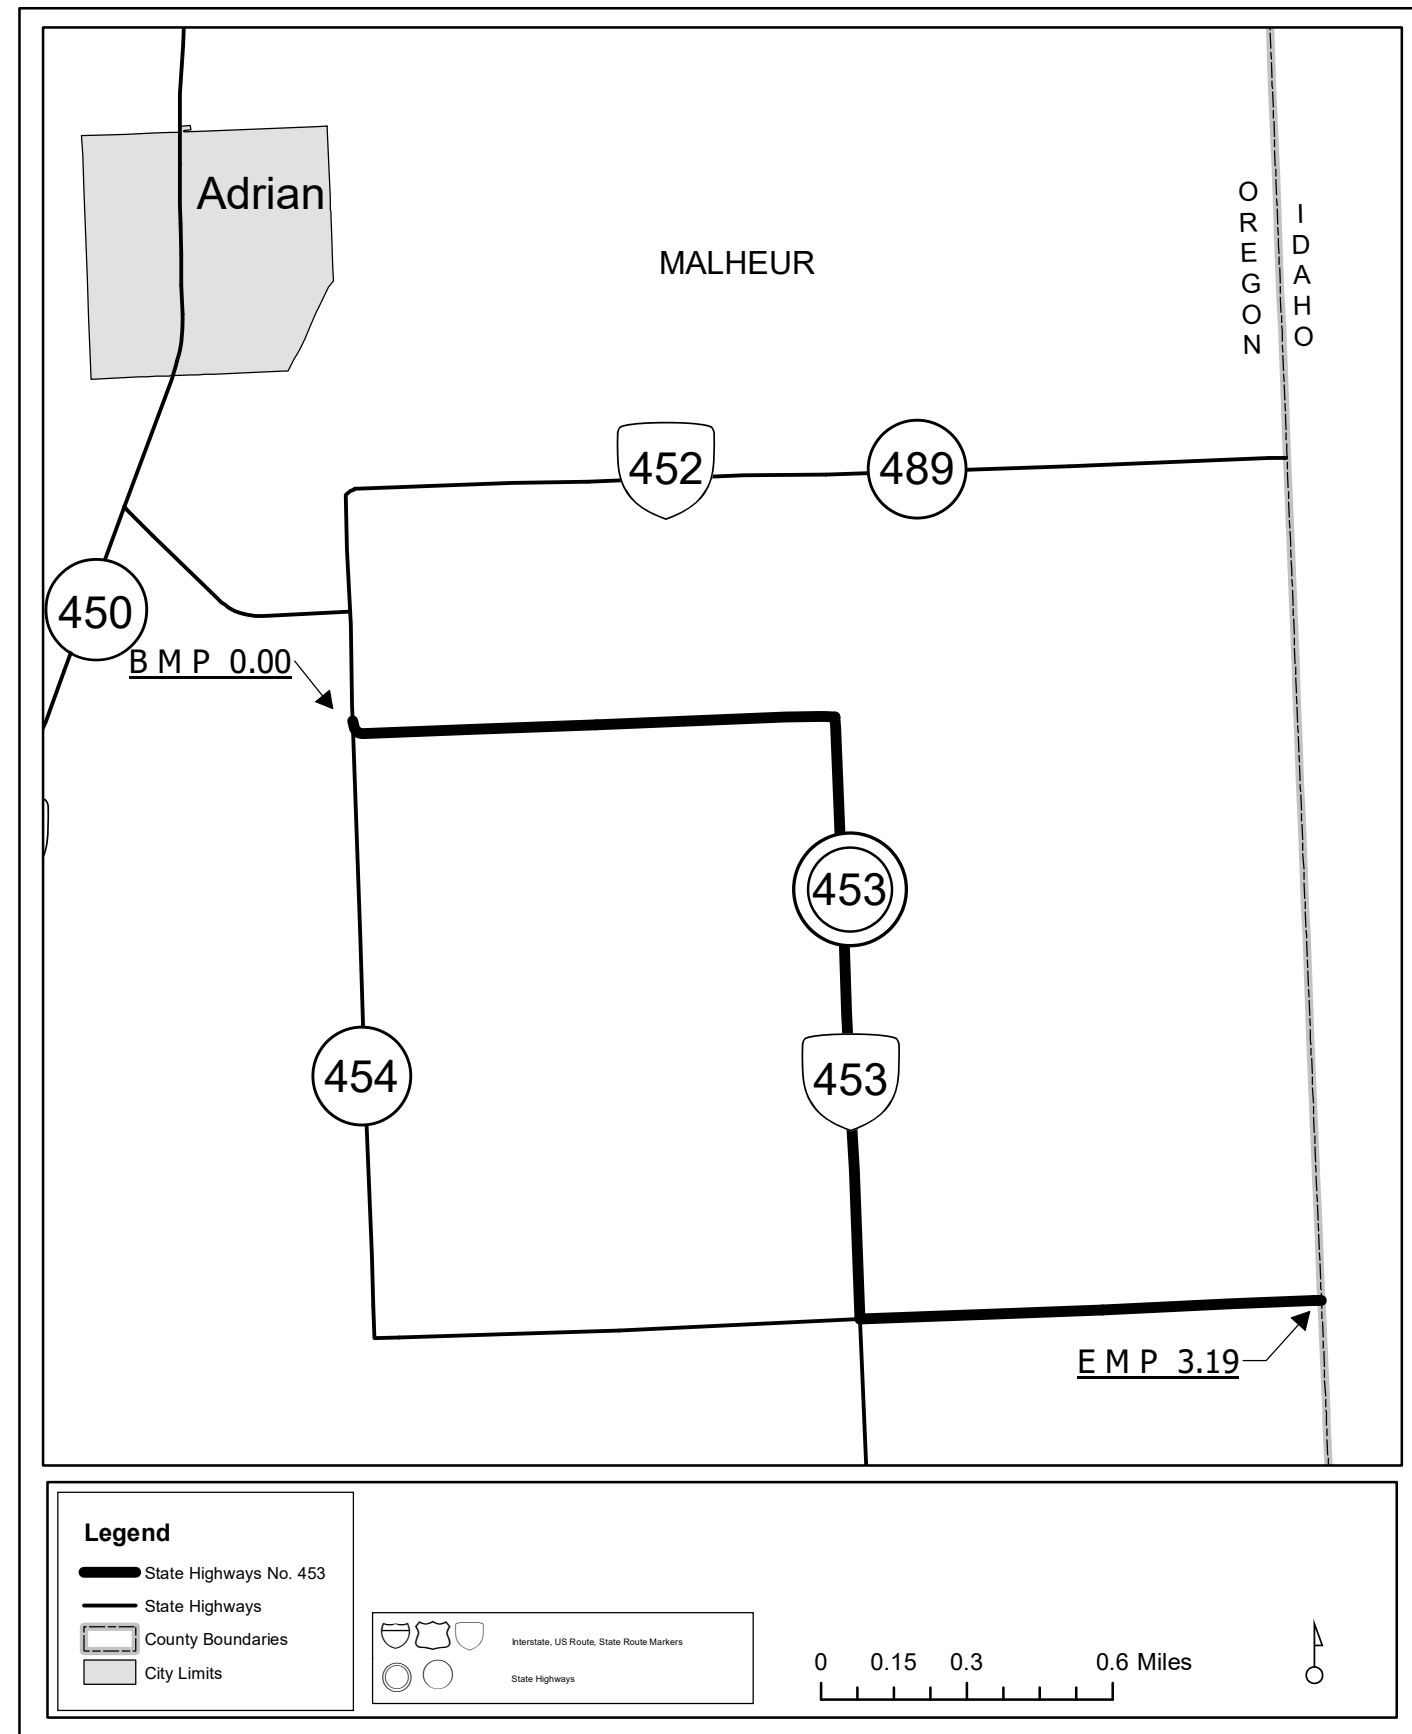

Region 5 District 14

ADRIAN-ARENA VALLEY HIGHWAY No. 453

The same information displayed on the Straightline Charts is updated monthly and available in tabular form on ODOT's Internet site. Use the Highway Inventory Summary report for more detailed information.
<https://www.oregon.gov/ODOT/DATA/Pages/Road-Assets-Mileage.aspx>
 NOTE: Milepoints on Straightline Chart are not to scale.

Note:
 Jurisdiction of intersecting local roads as of:

Malheur County 2016

Legend

- State Highways No. 453
- State Highways
- County Boundaries
- City Limits

Interstate, US Route, State Route Markers

State Highways