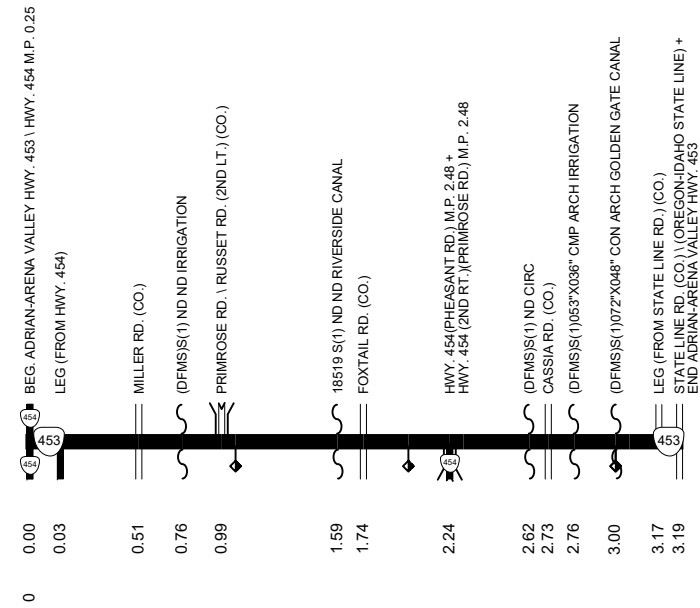

Region 5 District 14

ADRIAN-ARENA VALLEY HIGHWAY No. 453

The same information displayed on the Straightline Charts is updated monthly and available in tabular form on ODOT's Internet site. Use the Highway Inventory Summary report for more detailed information.
<https://www.oregon.gov/ODOT/DATA/Pages/Road-Assets-Mileage.aspx>
 NOTE: Milepoints on Straightline Chart are not to scale.

Note:
 Jurisdiction of intersecting local roads as of:

Malheur County 2016

Legend

- State Highways No. 453
- State Highways
- County Boundaries
- City Limits

Interstate, US Route, State Route Markers

State Highways