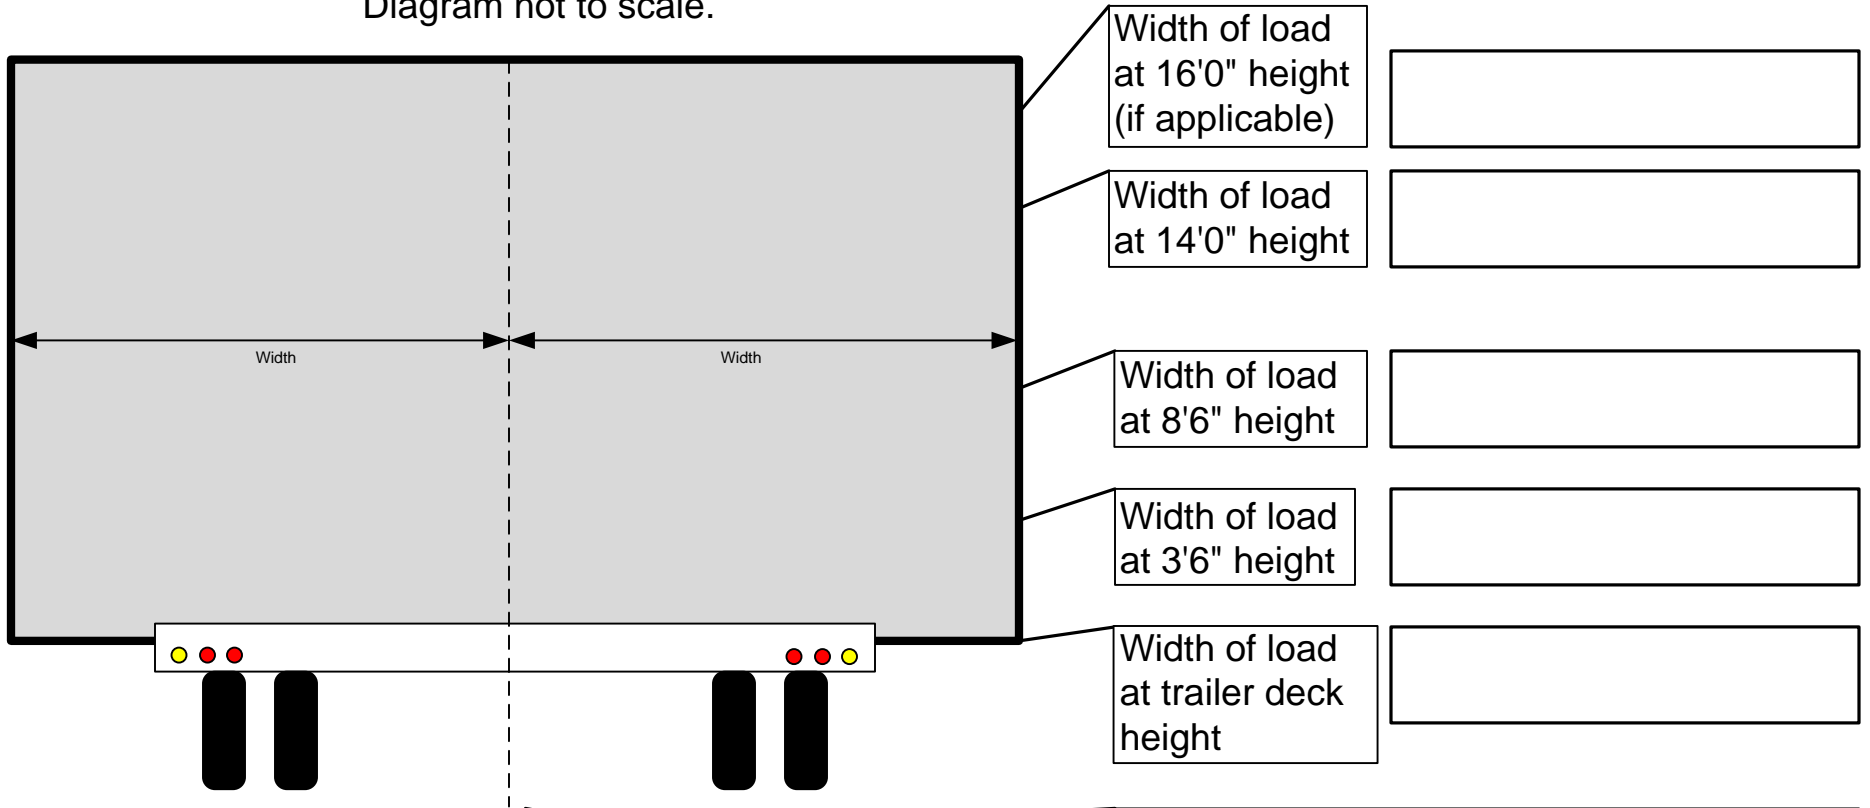

View of load from the rear, when loaded and ready for transport. Height measured from flat ground.

Diagram not to scale.

Width of load at 16'0" height (if applicable)

Width of load at 14'0" height

Width of load at 8'6" height

Width of load at 3'6" height

Width of load at trailer deck height

- Load is centered on trailer.
- Load is offset to the right. How much?
- Load is offset to the left. How much?

Company Name

MCTD Account Number