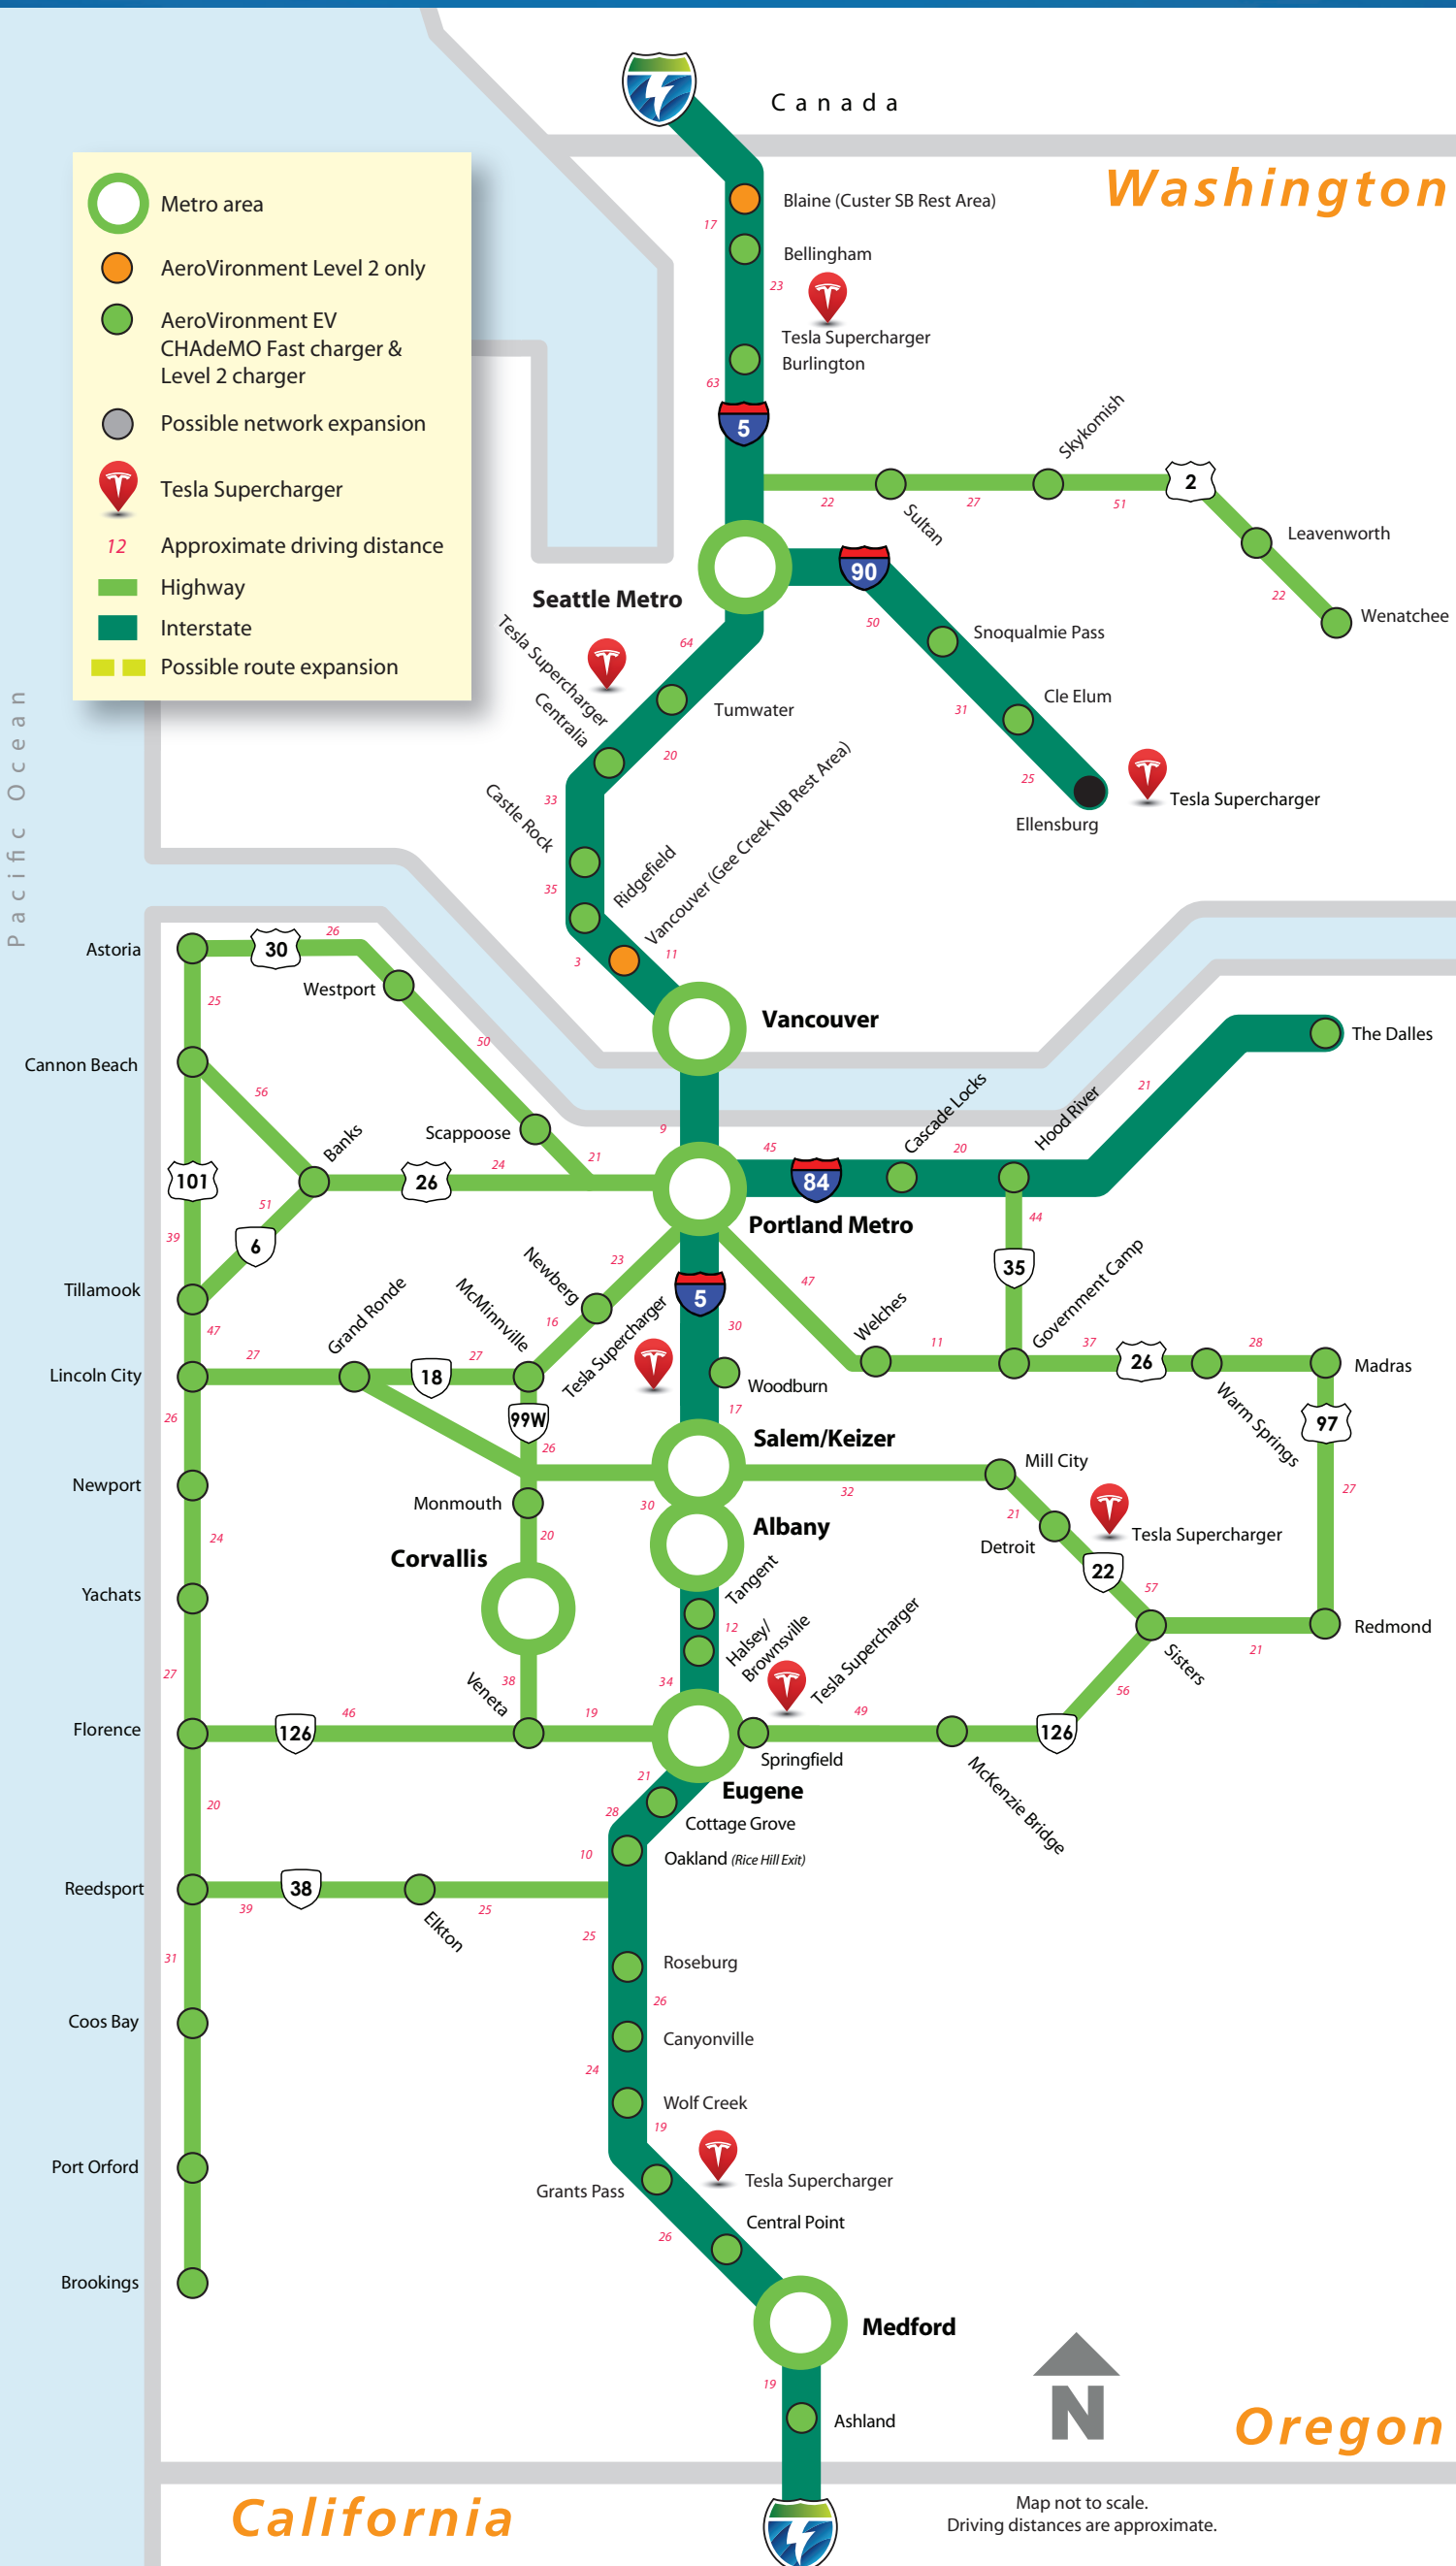

Electric Highway Map

**WEST COAST
ELECTRIC
HIGHWAY**

Drive cleaner. Drive smarter. Drive electric *and save!*

- Metro area
- AeroVironment Level 2 only
- AeroVironment EV CHAdeMO Fast charger & Level 2 charger
- Possible network expansion
- Tesla Supercharger
- Approximate driving distance
- Highway
- Interstate
- Possible route expansion

Washington AeroVironment EV Station* Locations

- Bellingham**
Sehome Village Shopping Center
222 36th Street
Bellingham, WA 98225
- Blaine****
Custer Southbound Safety Rest Area
I-5 Southbound, M.P. 269
Blaine, WA 98240
- Burlington**
The Outlet Shoppes at Burlington
448 Fashion Way
Burlington, WA 98233
- Castle Rock**
Cascade Select Market
204 West Cowlitz Drive
Castle Rock, WA 98611
- Centralia**
Wendy's
817 Harrison Ave
Centralia, WA 98531
- Cle Elum**
Suncadia Resort
3600 Suncadia Trail
Cle Elum, WA 98922
- Leavenworth**
City Hall
700 US Highway 2
Leavenworth, WA 98826
- Ridgefield**
Country Café
6370 Pioneer Street
Ridgefield, WA 98642
- Skykomish**
Sky Deli
148 5th Street North
Skykomish, WA 98288
- Snoqualmie**
Snoqualmie Pass Chevron
521 SR 906
Snoqualmie Pass, WA 98068
- Sultan**
Sultan Visitor Information Center
320 Main Street
Sultan, WA 98294
- Tumwater**
Shell Station & Deli Mart
6131 Capitol Blvd SE
Tumwater, WA 98501
- Vancouver****
Gee Creek Northbound Safety Rest Area
I-5 Northbound, M.P. 11
Vancouver, WA 98642
- Wenatchee**
Wenatchee Convention Center
200 North Columbia Street
Wenatchee, WA 98801