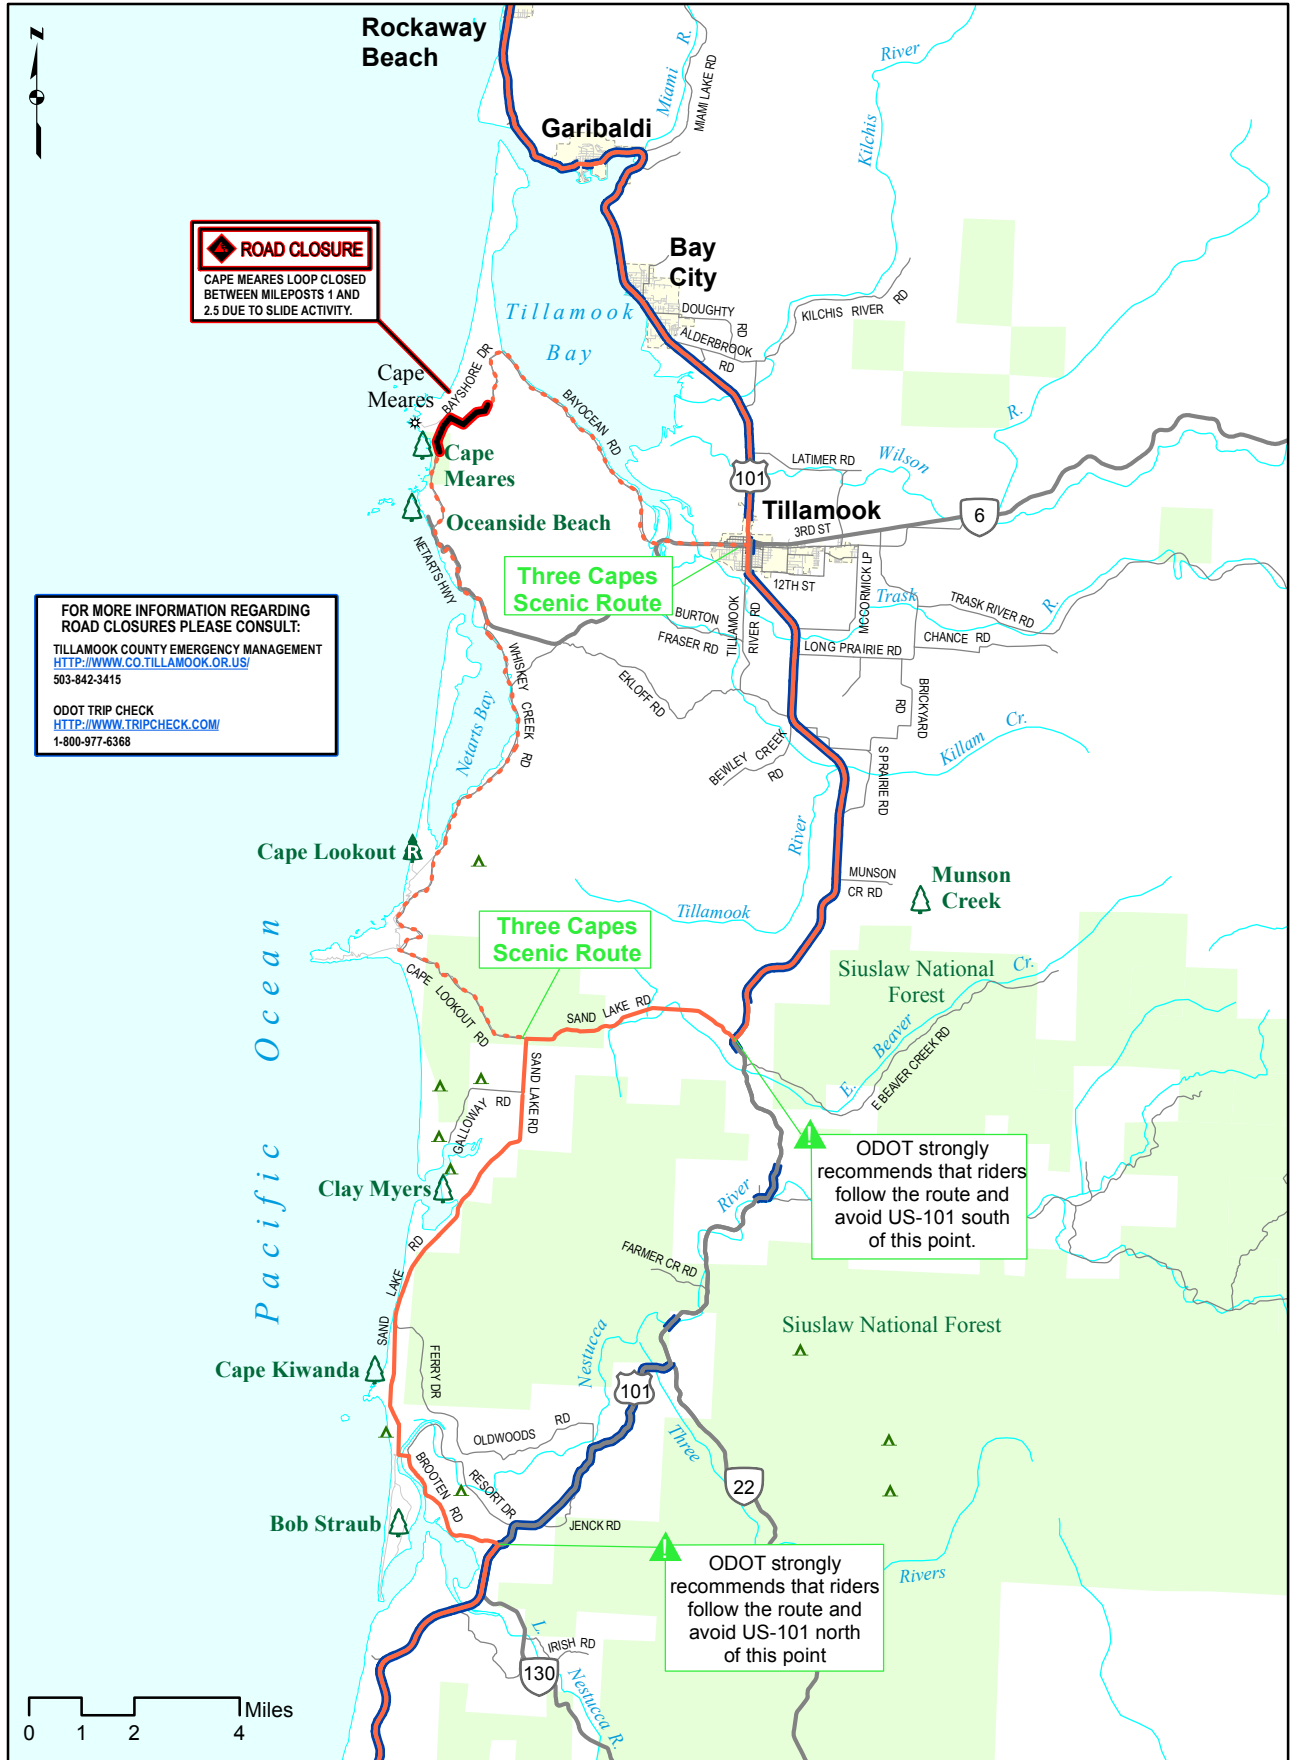

THREE CAPES SCENIC ROUTE AND SANDLAKE ROAD

ROAD CLOSURE
 CAPE MEARES LOOP CLOSED
 BETWEEN MILEPOSTS 1 AND
 2.5 DUE TO SLIDE ACTIVITY.

FOR MORE INFORMATION REGARDING
 ROAD CLOSURES PLEASE CONSULT:
 TILLAMOOK COUNTY EMERGENCY MANAGEMENT
[HTTP://WWW.CO.TILLAMOOK.OR.US/](http://www.co.tillamook.or.us/)
 503-842-3415
 ODOT TRIP CHECK
[HTTP://WWW.TRIPCHECK.COM/](http://www.tripcheck.com/)
 1-800-977-6368

Three Capes
 Scenic Route

Three Capes
 Scenic Route

ODOT strongly
 recommends that riders
 follow the route and
 avoid US-101 south
 of this point.

ODOT strongly
 recommends that riders
 follow the route and
 avoid US-101 north
 of this point