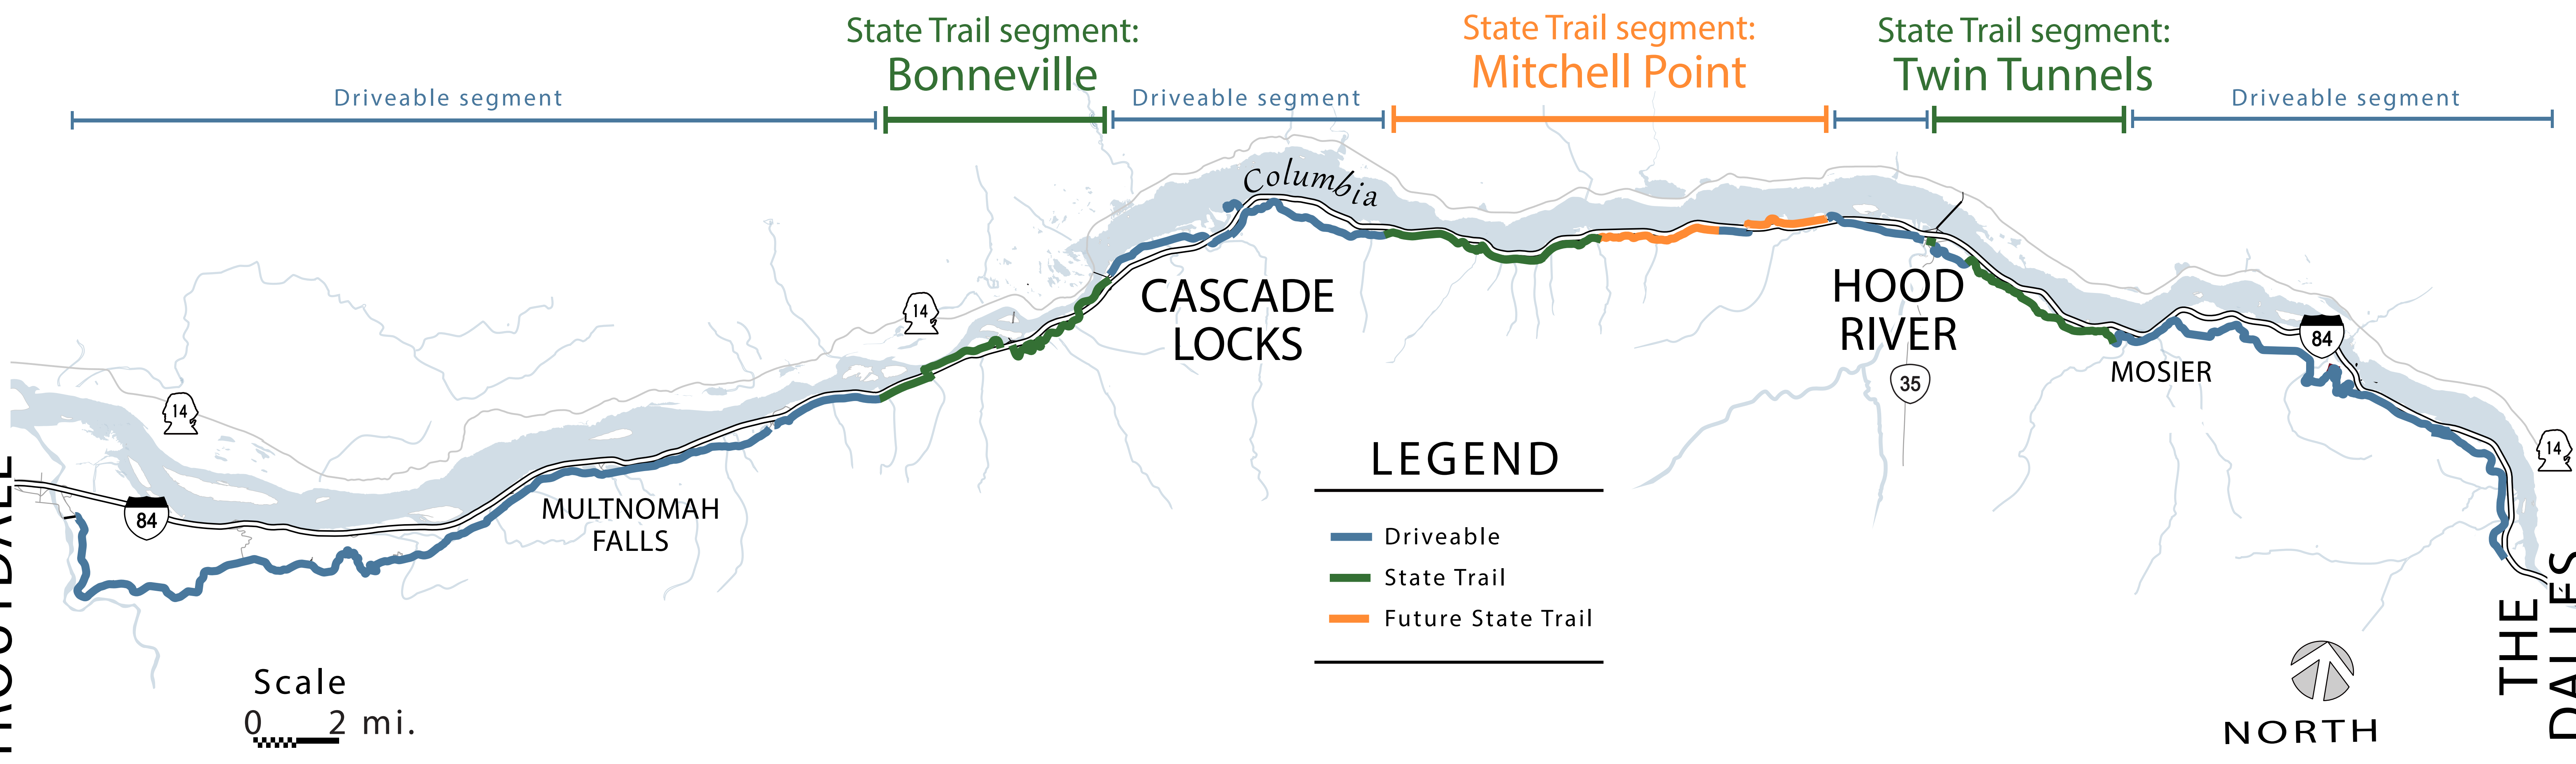

TROUTDALE

State Trail segment:  
**Bonneville**

State Trail segment:  
**Mitchell Point**

State Trail segment:  
**Twin Tunnels**

Driveable segment

Driveable segment

Driveable segment

Columbia

CASCADE  
LOCKS

HOOD  
RIVER

MOSIER

MULTNOMAH  
FALLS

THE  
DALLES

**LEGEND**

- Driveable
- State Trail
- Future State Trail

Scale  
0 2 mi.

NORTH