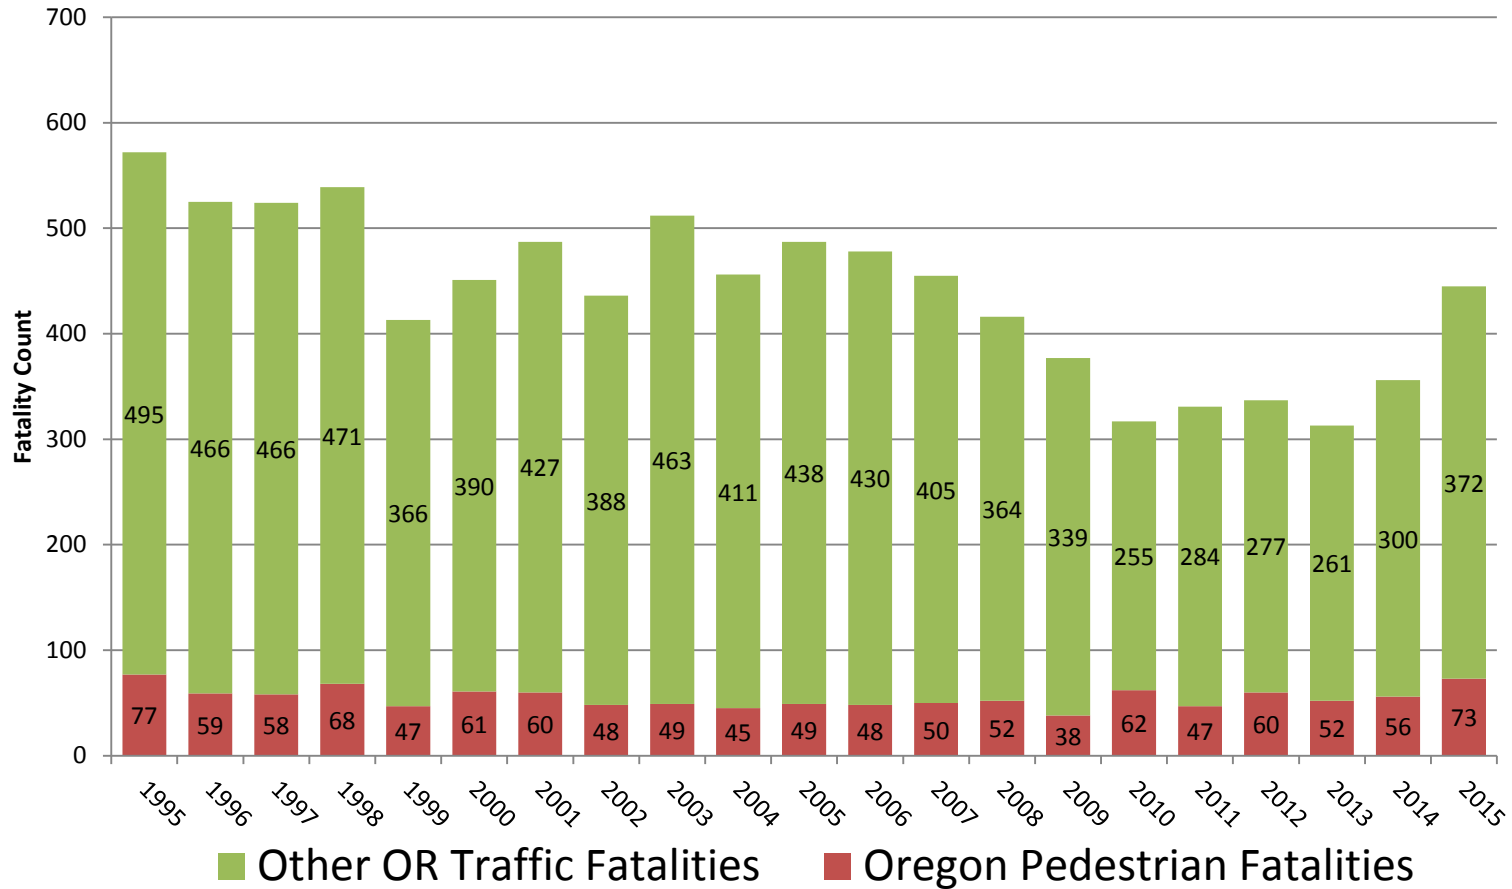

Oregon Pedestrian Fatalities compared to All Oregon Traffic Fatalities, 1995-2015

*2015 preliminary data, source: ODOT Crash Analysis & Reporting (CARS)