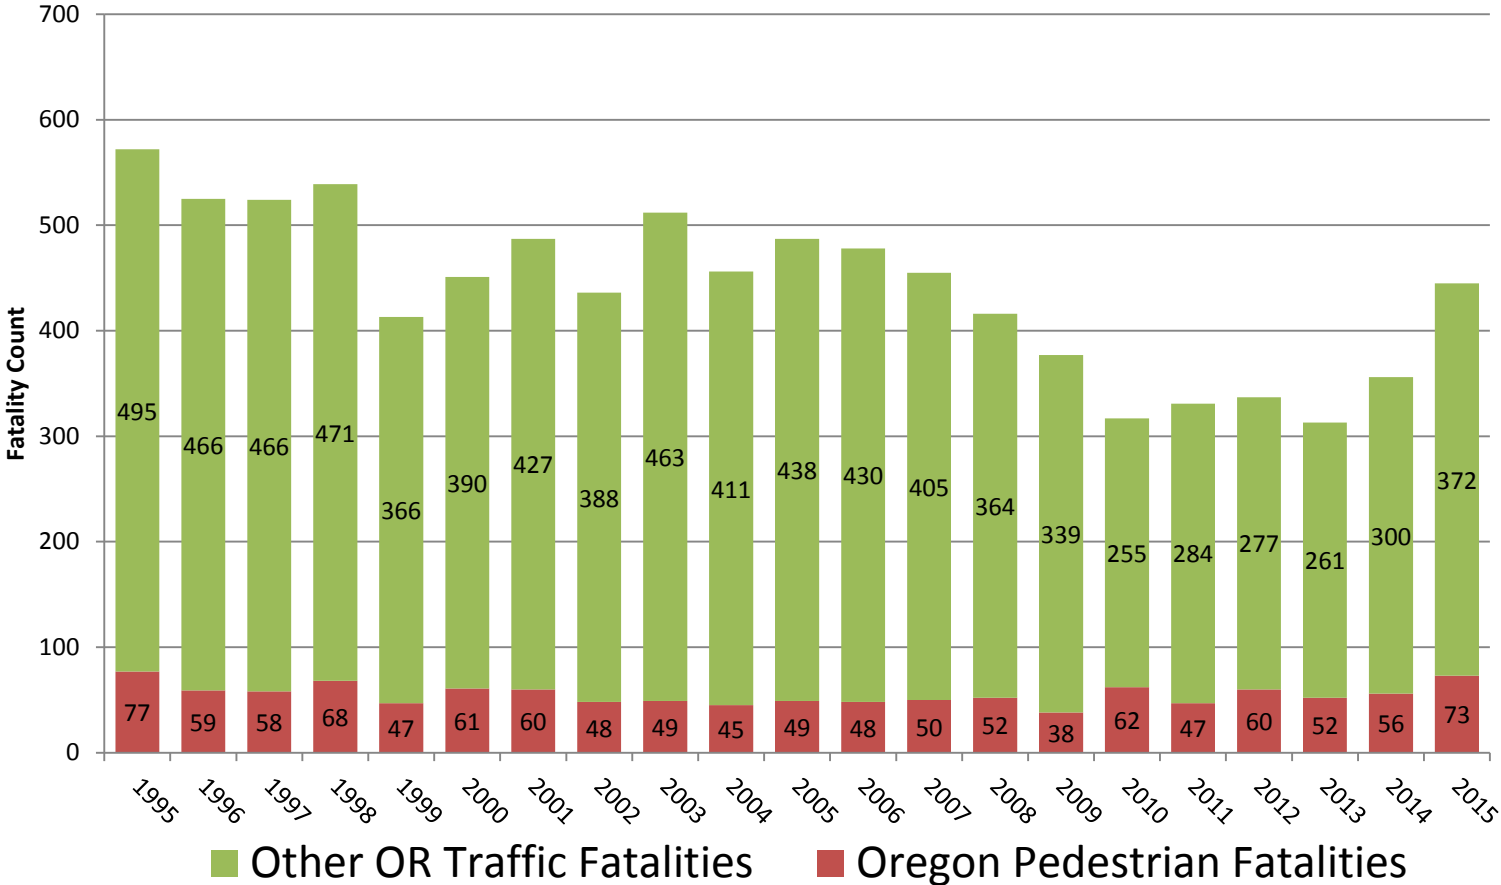

Oregon Pedestrian Fatalities compared to All Oregon Traffic Fatalities, 1995-2015

*2015 preliminary data, source: ODOT Crash Analysis & Reporting (CARS)