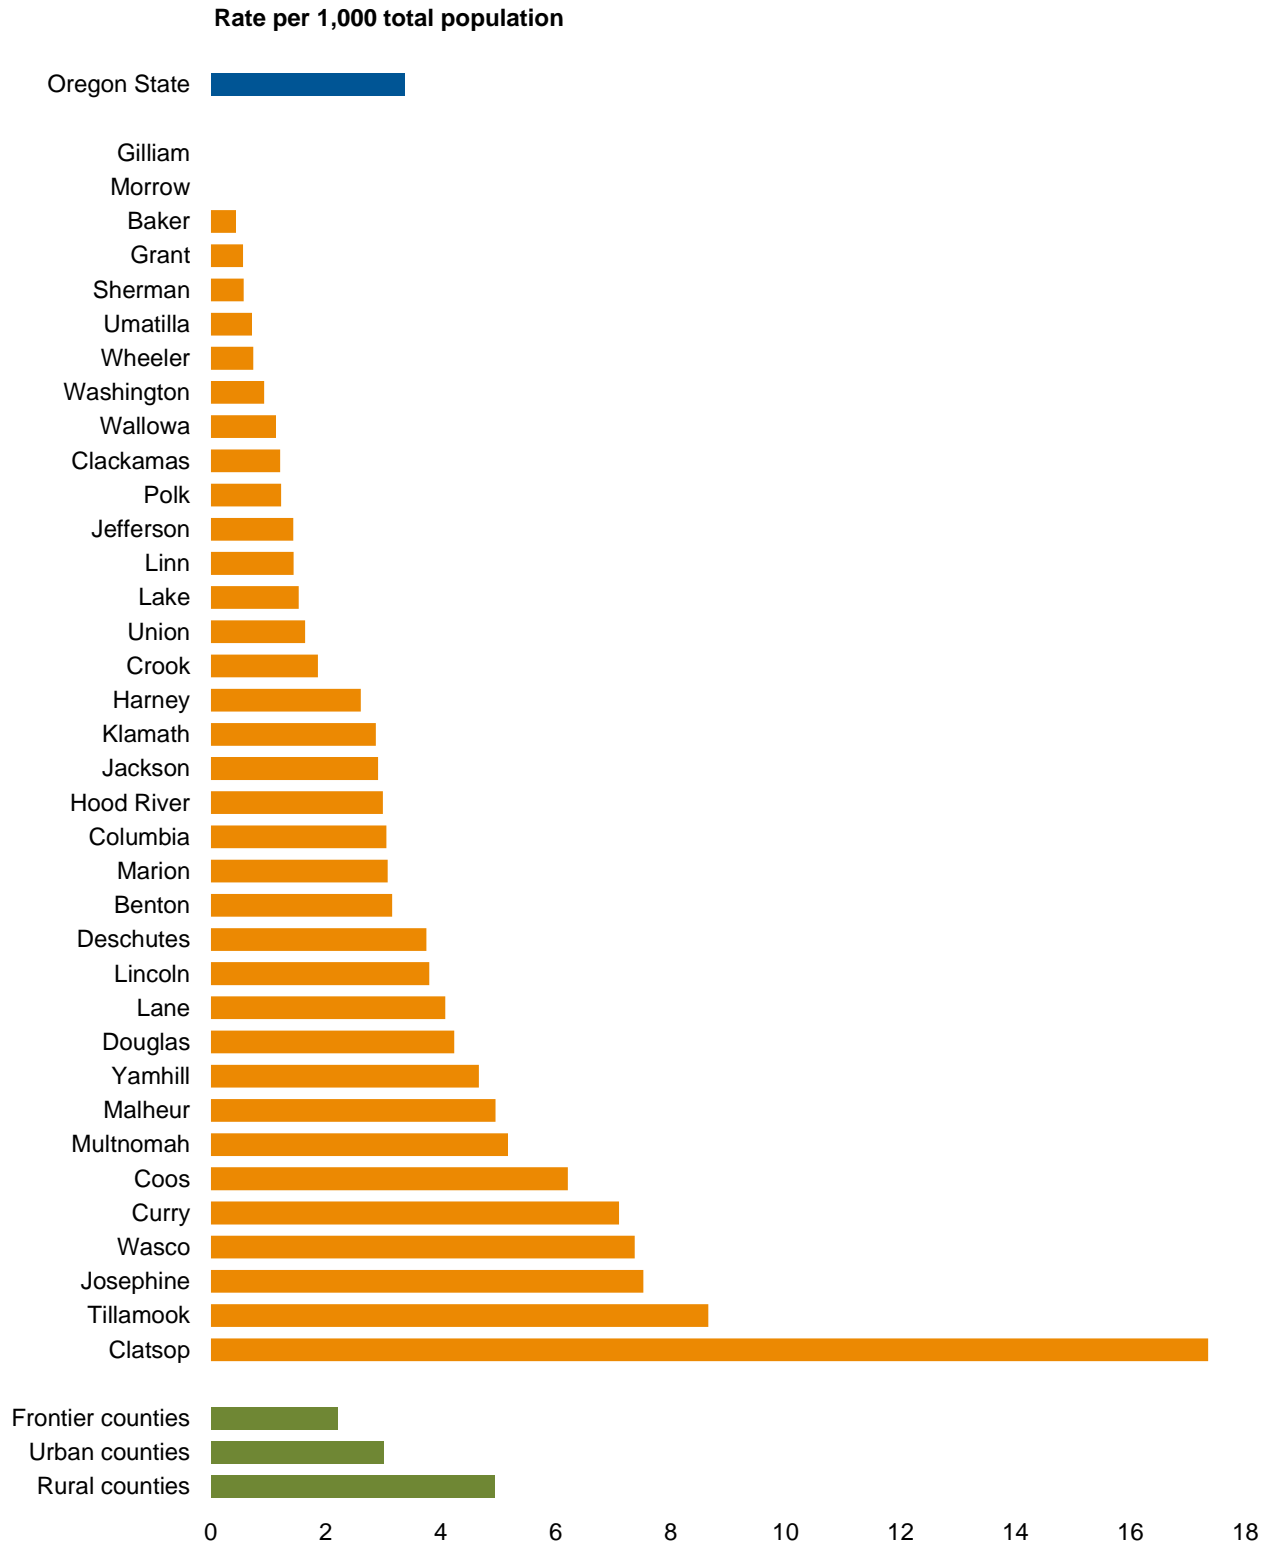

Estimates of the homeless population by county, Oregon, 2017

Estimates of the homeless population by county, Oregon, 2017

County	Rate per 1,000 total population	Homeless persons	Total population
Baker	0.4	7	16,054
Benton	3.2	287	90,951
Clackamas	1.2	497	412,672
Clatsop	17.4	680	39,182
Columbia	3.1	158	51,782
Coos	6.2	397	63,888
Crook	1.9	43	23,123
Curry	7.1	161	22,669
Deschutes	3.8	701	186,875
Douglas	4.2	463	109,405
Gilliam	0.0	0	1,855
Grant	0.6	4	7,190
Harney	2.6	19	7,289
Hood River	3.0	70	23,377
Jackson	2.9	633	217,479
Jefferson	1.4	34	23,758
Josephine	7.5	650	86,352
Klamath	2.9	192	66,935
Lake	1.5	12	7,863
Lane	4.1	1,529	374,748
Lincoln	3.8	186	48,920
Linn	1.4	180	125,047
Malheur	5.0	151	30,480
Marion	3.1	1,049	341,286
Morrow	0.0	0	11,166
Multnomah	5.2	4,177	807,555
Polk	1.2	102	83,696
Sherman	0.6	1	1,758
Tillamook	8.7	231	26,690
Umatilla	0.7	55	76,985
Union	1.6	43	26,222
Wallowa	1.1	8	7,051
Wasco	7.4	195	26,437
Washington	0.9	544	588,957
Wheeler	0.7	1	1,357
Yamhill	4.7	493	105,722
Frontier counties	2.2	203	92,063
Rural counties	4.9	4,051	821,447
Urban counties	3.0	9,699	3,229,266
<i>Oregon State</i>	3.4	13,953	4,142,776