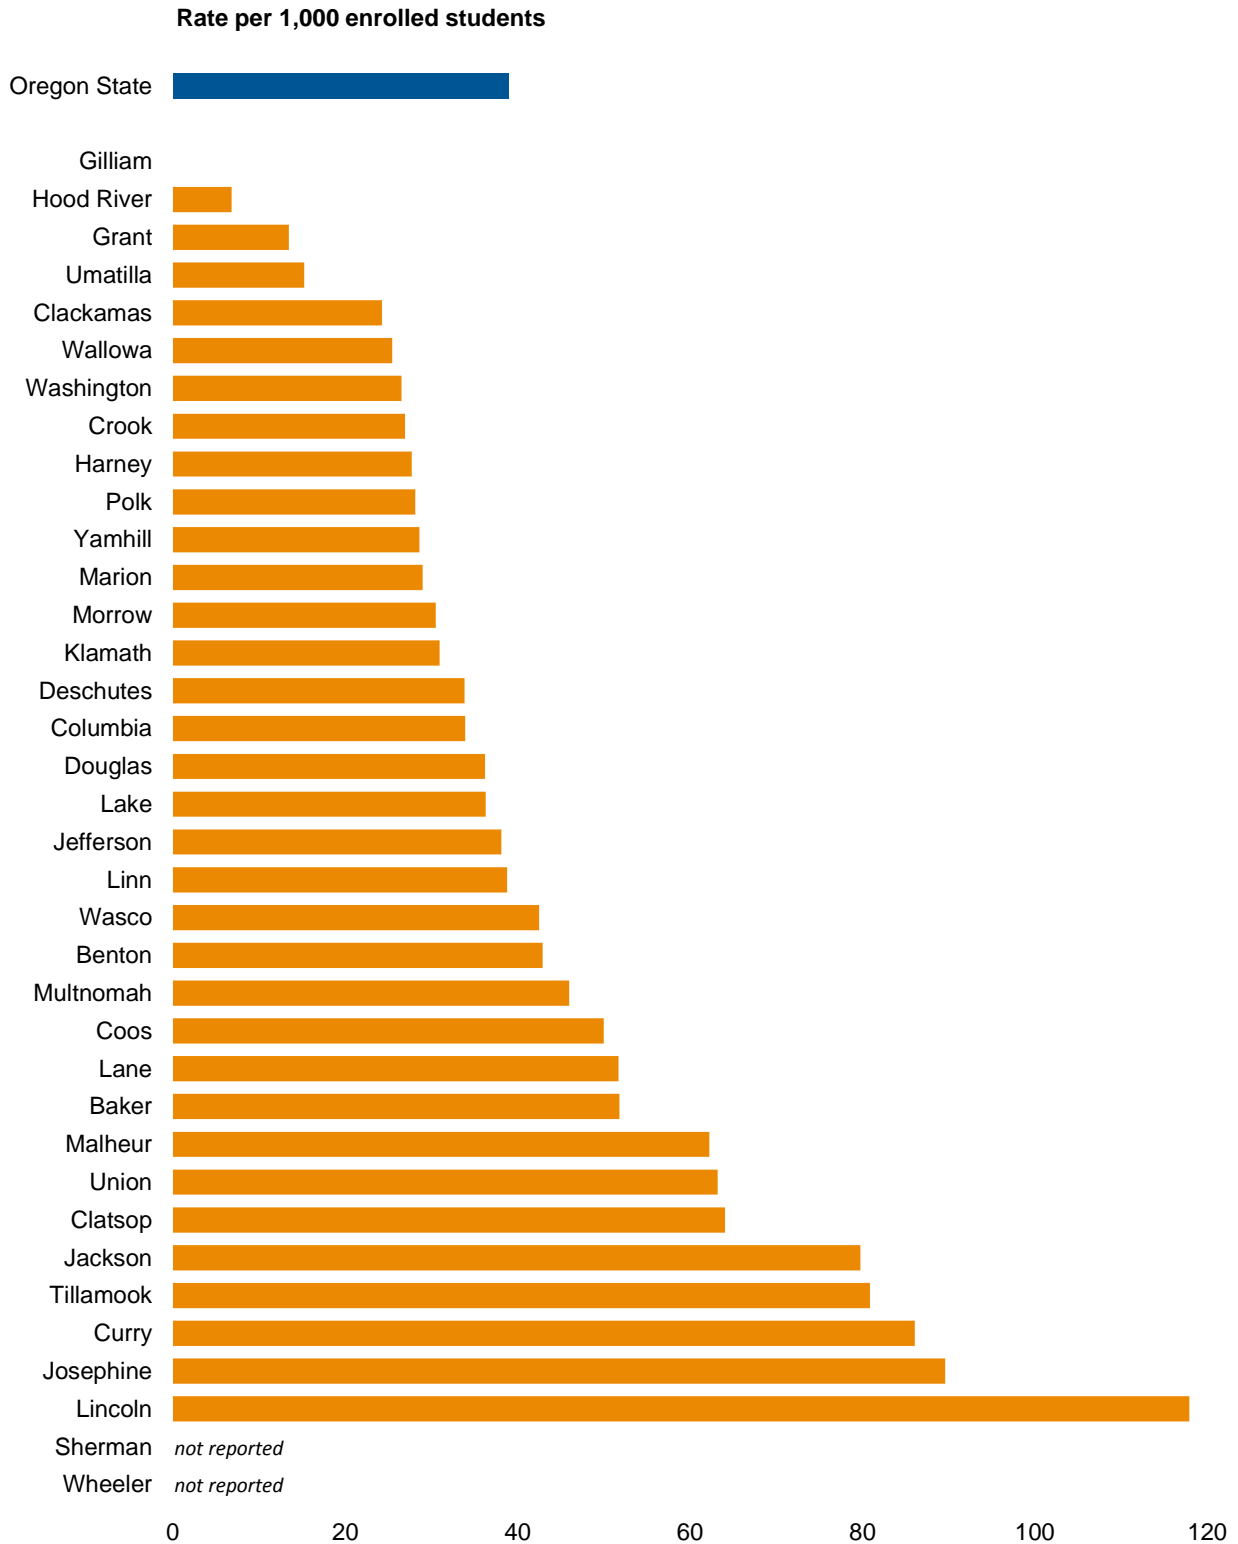

Homeless K-12 students by county, Oregon, 2016–2017

Homeless K-12 students by county, Oregon, 2016–2017

County	Rate per 1,000 enrolled students	Homeless students	Total enrolled students
Baker	51.8	169	3,263
Benton	42.9	381	8,885
Clackamas	24.3	1,445	59,529
Clatsop	64.0	324	5,059
Columbia	33.9	261	7,699
Coos	50.0	507	10,139
Crook	26.9	81	3,006
Curry	86.1	199	2,312
Deschutes	33.8	895	26,446
Douglas	36.2	511	14,106
Gilliam	0.0	0	288
Grant	13.5	12	891
Harney	27.7	36	1,300
Hood River	6.8	28	4,120
Jackson	79.8	2,377	29,796
Jefferson	38.1	140	3,674
Josephine	89.6	970	10,823
Klamath	30.9	296	9,565
Lake	36.3	44	1,212
Lane	51.7	2,373	45,899
Lincoln	117.9	644	5,461
Linn	38.8	880	22,705
Malheur	62.3	318	5,108
Marion	29.0	1,758	60,662
Morrow	30.5	74	2,427
Multnomah	46.0	4,317	93,855
Polk	28.1	198	7,040
Sherman	*	*	252
Tillamook	80.9	271	3,351
Umatilla	15.2	211	13,858
Union	63.2	243	3,844
Wallowa	25.4	22	865
Wasco	42.5	155	3,648
Washington	26.5	2,323	87,591
Wheeler	*	*	866
Yamhill	28.6	480	16,791
<i>Oregon State</i>	39.0	22,541	578,381

* Count between 1-5 students suppressed for confidentiality.