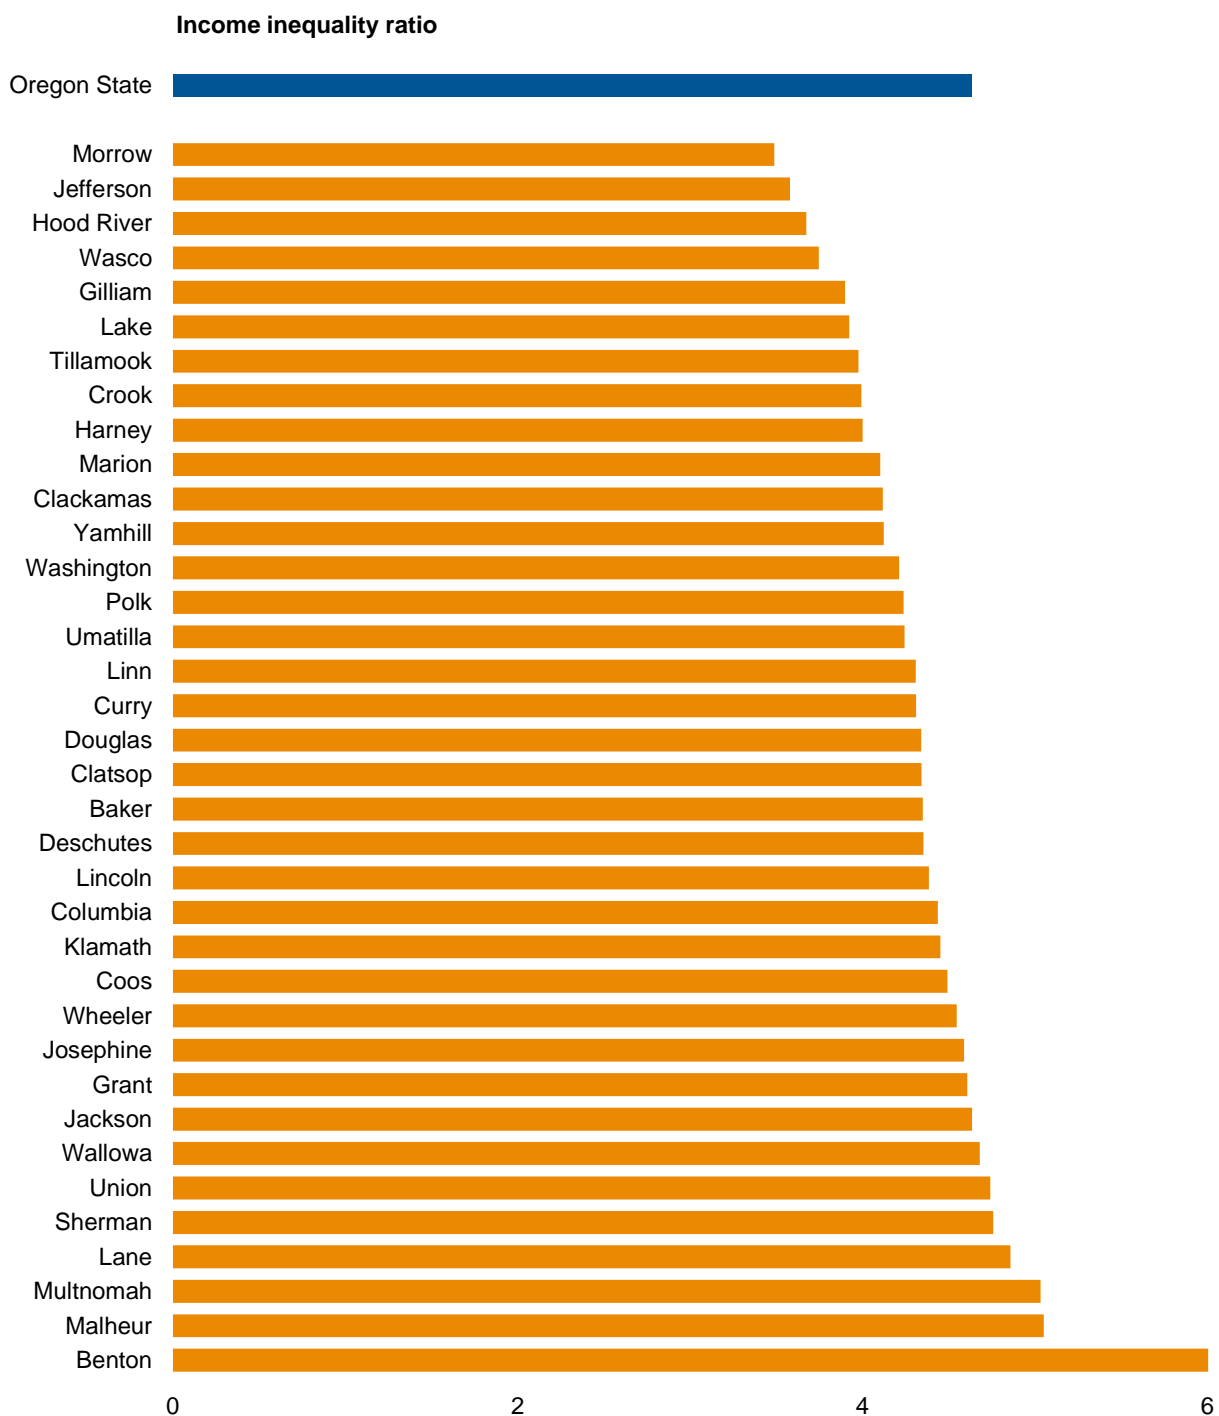

Income inequality ratio by county, Oregon, 2012–2016

**Income inequality ratio by county, Oregon,
2012–2016**

County	Income inequality ratio
Baker	4.4
Benton	6.0
Clackamas	4.1
Clatsop	4.3
Columbia	4.4
Coos	4.5
Crook	4.0
Curry	4.3
Deschutes	4.4
Douglas	4.3
Gilliam	3.9
Grant	4.6
Harney	4.0
Hood River	3.7
Jackson	4.6
Jefferson	3.6
Josephine	4.6
Klamath	4.5
Lake	3.9
Lane	4.9
Lincoln	4.4
Linn	4.3
Malheur	5.1
Marion	4.1
Morrow	3.5
Multnomah	5.0
Polk	4.2
Sherman	4.8
Tillamook	4.0
Umatilla	4.2
Union	4.7
Wallowa	4.7
Wasco	3.7
Washington	4.2
Wheeler	4.5
Yamhill	4.1
<i>Oregon State</i>	4.6