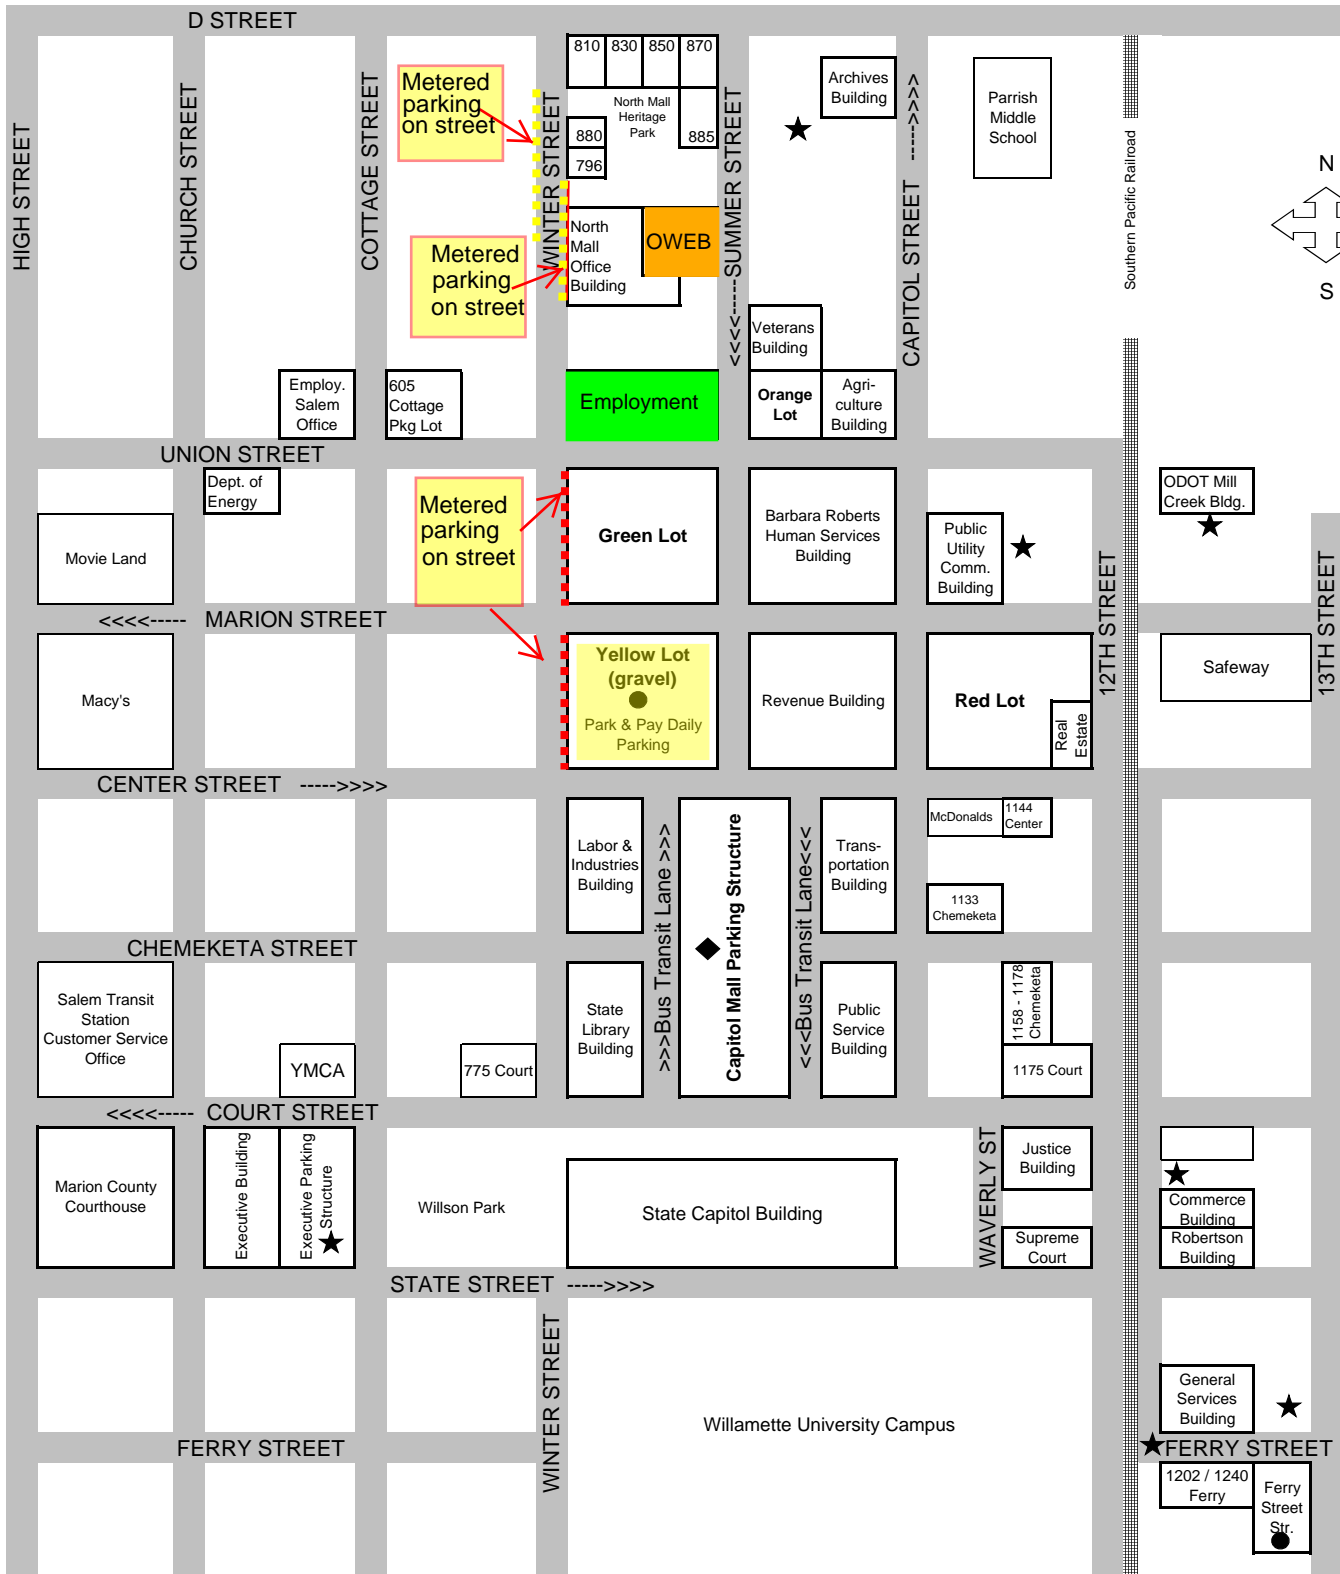

# SALEM CAPITOL MALL AREA

- ★ State of Oregon Meters - OK to use Agency issued one-day permit
- ◆ Capitol Mall Structure Meters - OK to use Agency Issued one-day permit
- Yellow Lot & Ferry Structure Rooftop Visitor Spaces - OK to use Agency issued one-day permit