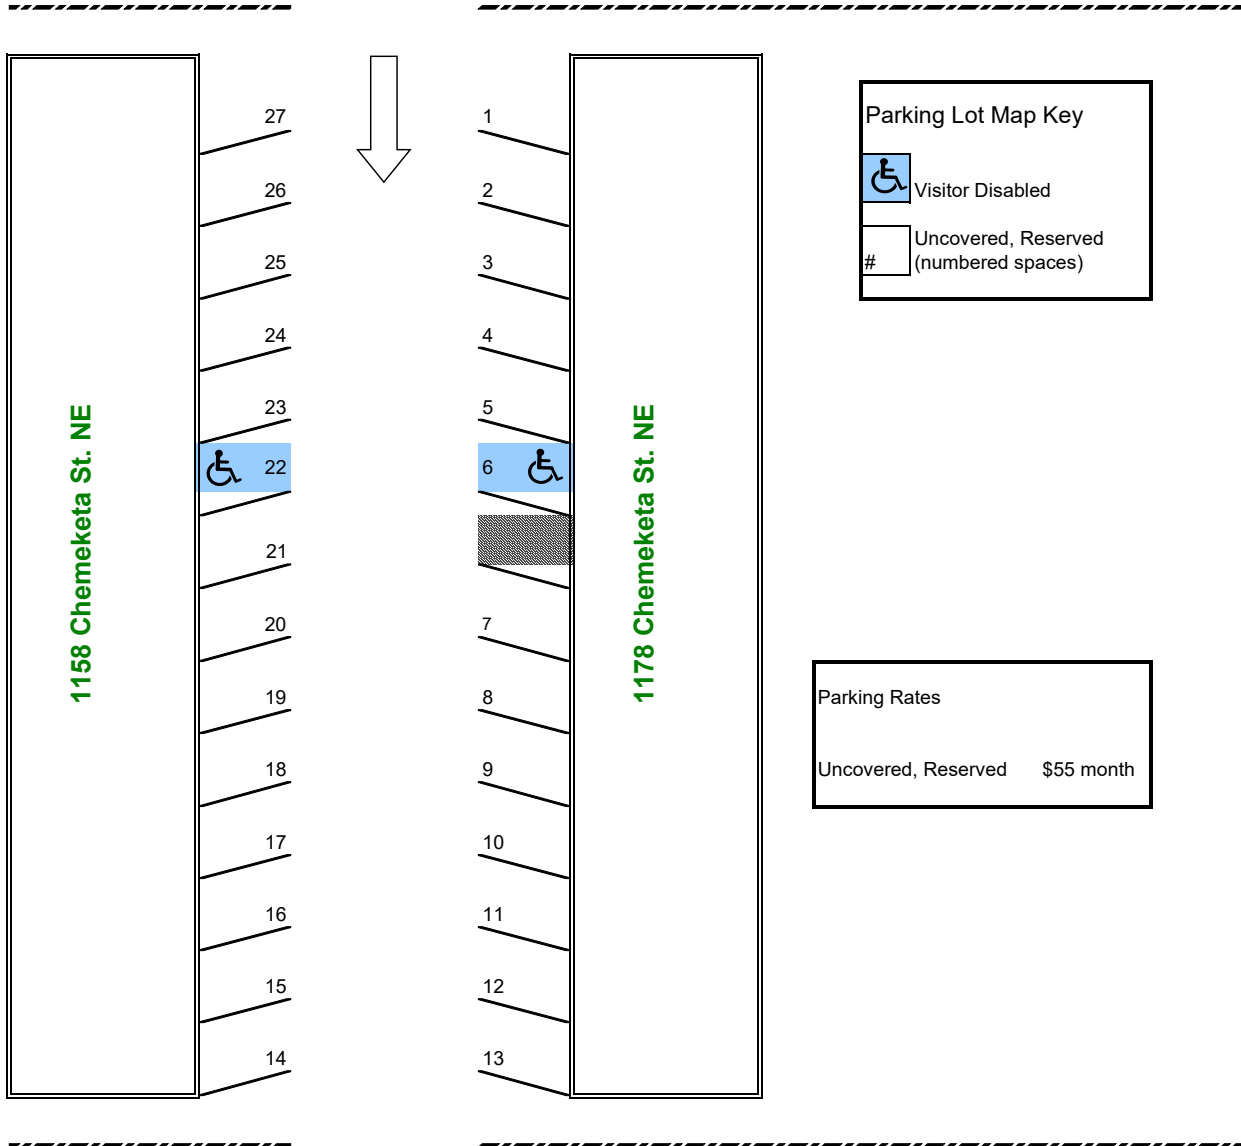

1158/1178 Chemeketa St - 422

This Map is not to Scale

Leased by OJD - 7/1/17

CHEMEKETA STREET

ALLEY