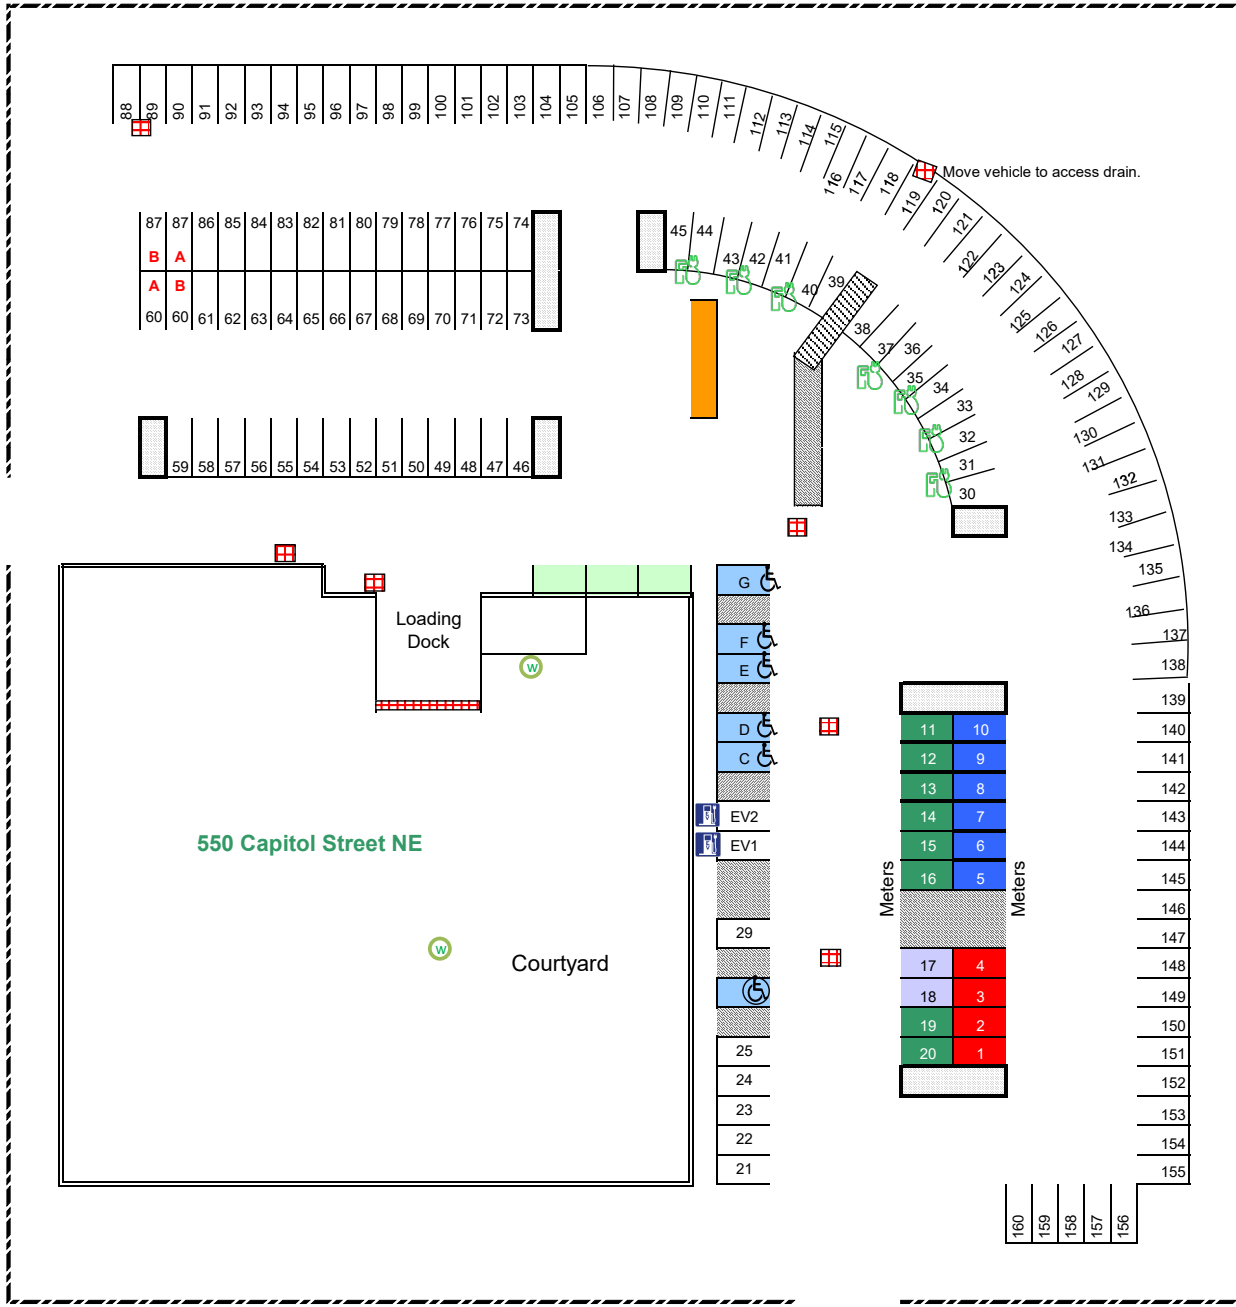

550 Capitol St NE (formerly PUC Building)
This Map is not to Scale

UNION STREET

CAPITOL STREET

12TH STREET

Parking Rates

Uncovered, Reserved	\$55 month
Motorcycle Permit	\$6 month
Bicycle Locker	\$6 month
Parking Meters	80¢ hour
Electric vehical charge	\$20 month

Parking Lot Map Key

- 30 minute meter
- 2 hour meter
- 4 hour meter
- 10 hour meter
- Visitor Disabled
- Wheelchair Only
- Motorcycle
- Service Vehicle
- # Uncovered Reserved (numbered spaces)
- Drain
- Water source
- Electric Pluc 110 Volt
- Electric Pay & charge

MARION STREET