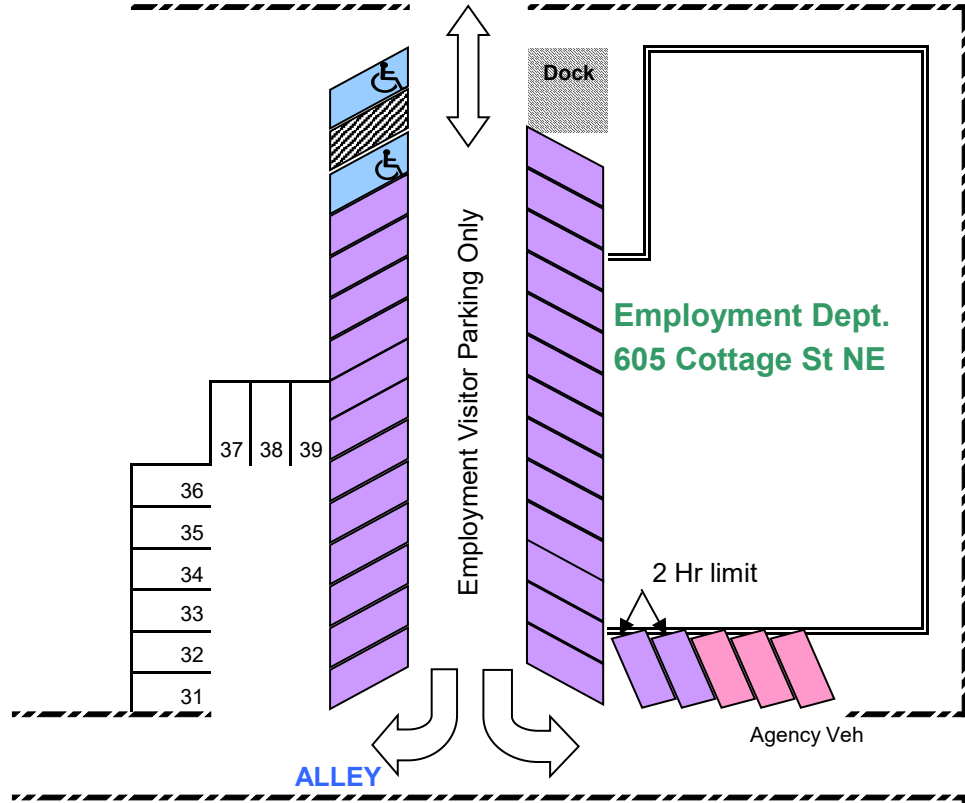

# 605 Cottage Street NE - 861

Owned by Employment Dept.

**This Map is not to Scale**

**COTTAGE STREET**

Parking Rates	
Uncovered, Reserved	\$55 month

Parking Lot Map Key	
	Visitor Disabled
	Employment Visitor
	Uncovered, Reserved (numbered spaces)
	Agency Vehicle