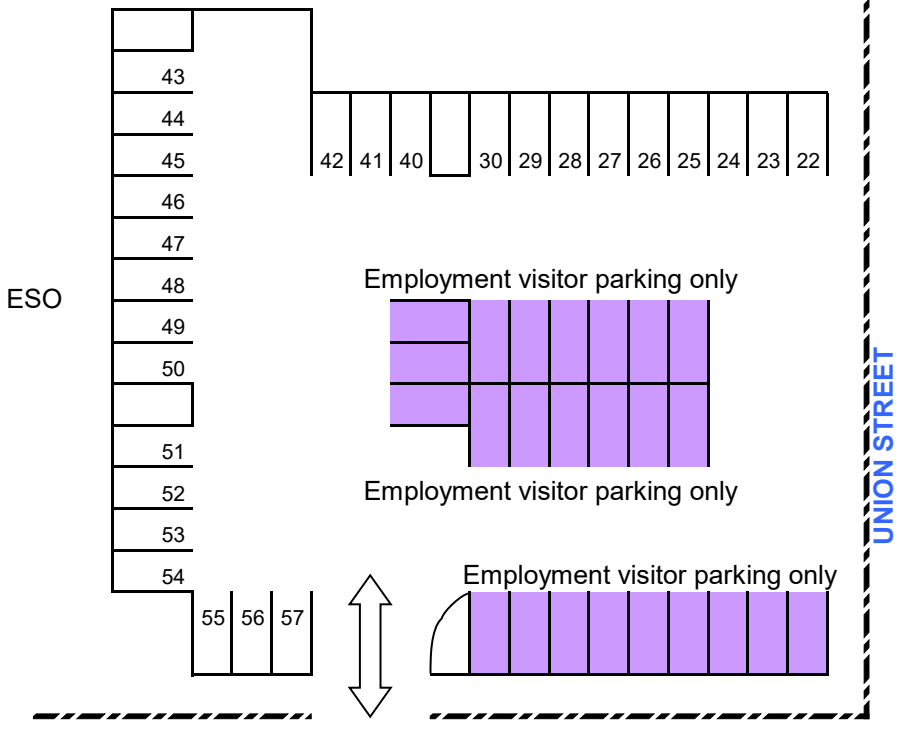

# 605 Cottage Street NE - 861

Owned by Employment Dept.

**This Map is not to Scale**

**COTTAGE STREET**

Parking Rates	
Uncovered, Reserved	\$55 month

Parking Lot Map Key	
	Visitor Disabled
	Employment Visitor
	Uncovered, Reserved (numbered spaces)
	Agency Vehicle