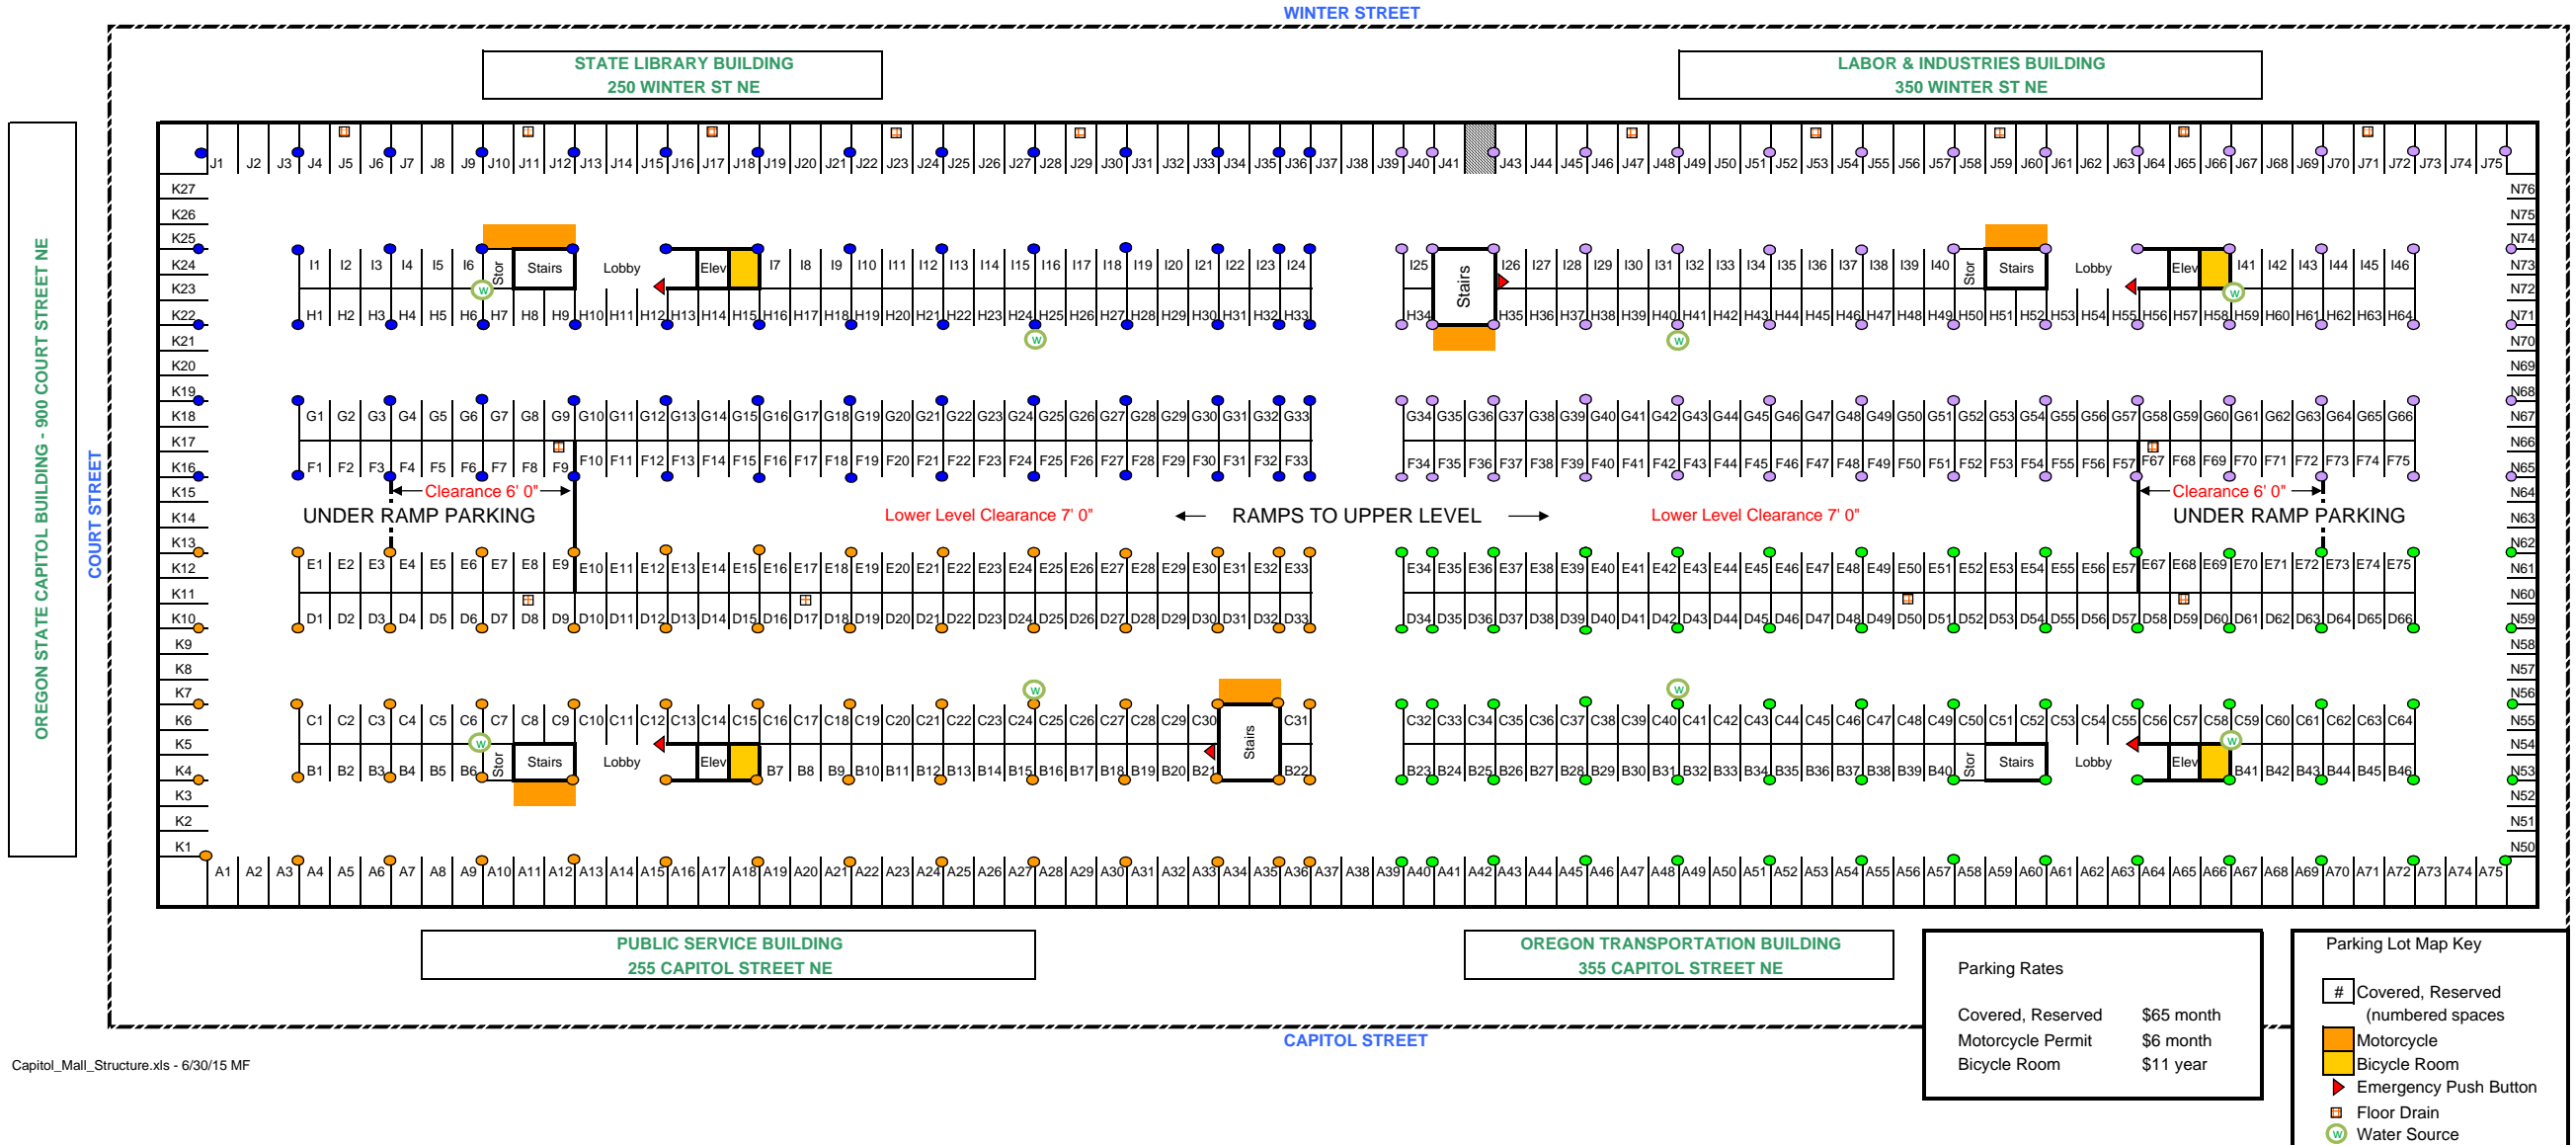

CAPITOL MALL PARKING STRUCTURE UPPER LEVEL - 444

900 Chemeketa Street NE
 This Map is not to Scale

Parking Garage Hours: Doors & Gates, Open 5:30 AM, Close 7:00 PM, Monday - Friday

Capitol_Mall_Structure.xlsx - 6/30/15 MF

Parking Rates	
Covered, Reserved	\$65 month
Motorcycle Permit	\$6 month
Parking Meter	80¢ hour

Parking Lot Map Key	
■	2 hour meter
■	4 hour meter
■	10 hour meter
■	Motorcycle
	Visitor disabled
	Wheelchair Only
	Employee disabled
#	Covered, Reserved (numbered spaces)
***	ODOT Electric charging stations
132	Keycard reader number

- Tunnels to buildings
- Emergency Push Button

CAPITOL MALL PARKING STRUCTURE LOWER LEVEL - 555

900 Chemeketa Street NE
 This Map is not to Scale

Parking Garage Hours: Open 5:30 AM, Close 7:00 PM

OREGON STATE CAPITOL BUILDING - 900 COURT STREET NE

Parking Rates

Covered, Reserved	\$65 month
Motorcycle Permit	\$6 month
Bicycle Room	\$11 year

Parking Lot Map Key

- # Covered, Reserved (numbered spaces)
- Motorcycle
- Bicycle Room
- Emergency Push Button
- Floor Drain
- Water Source