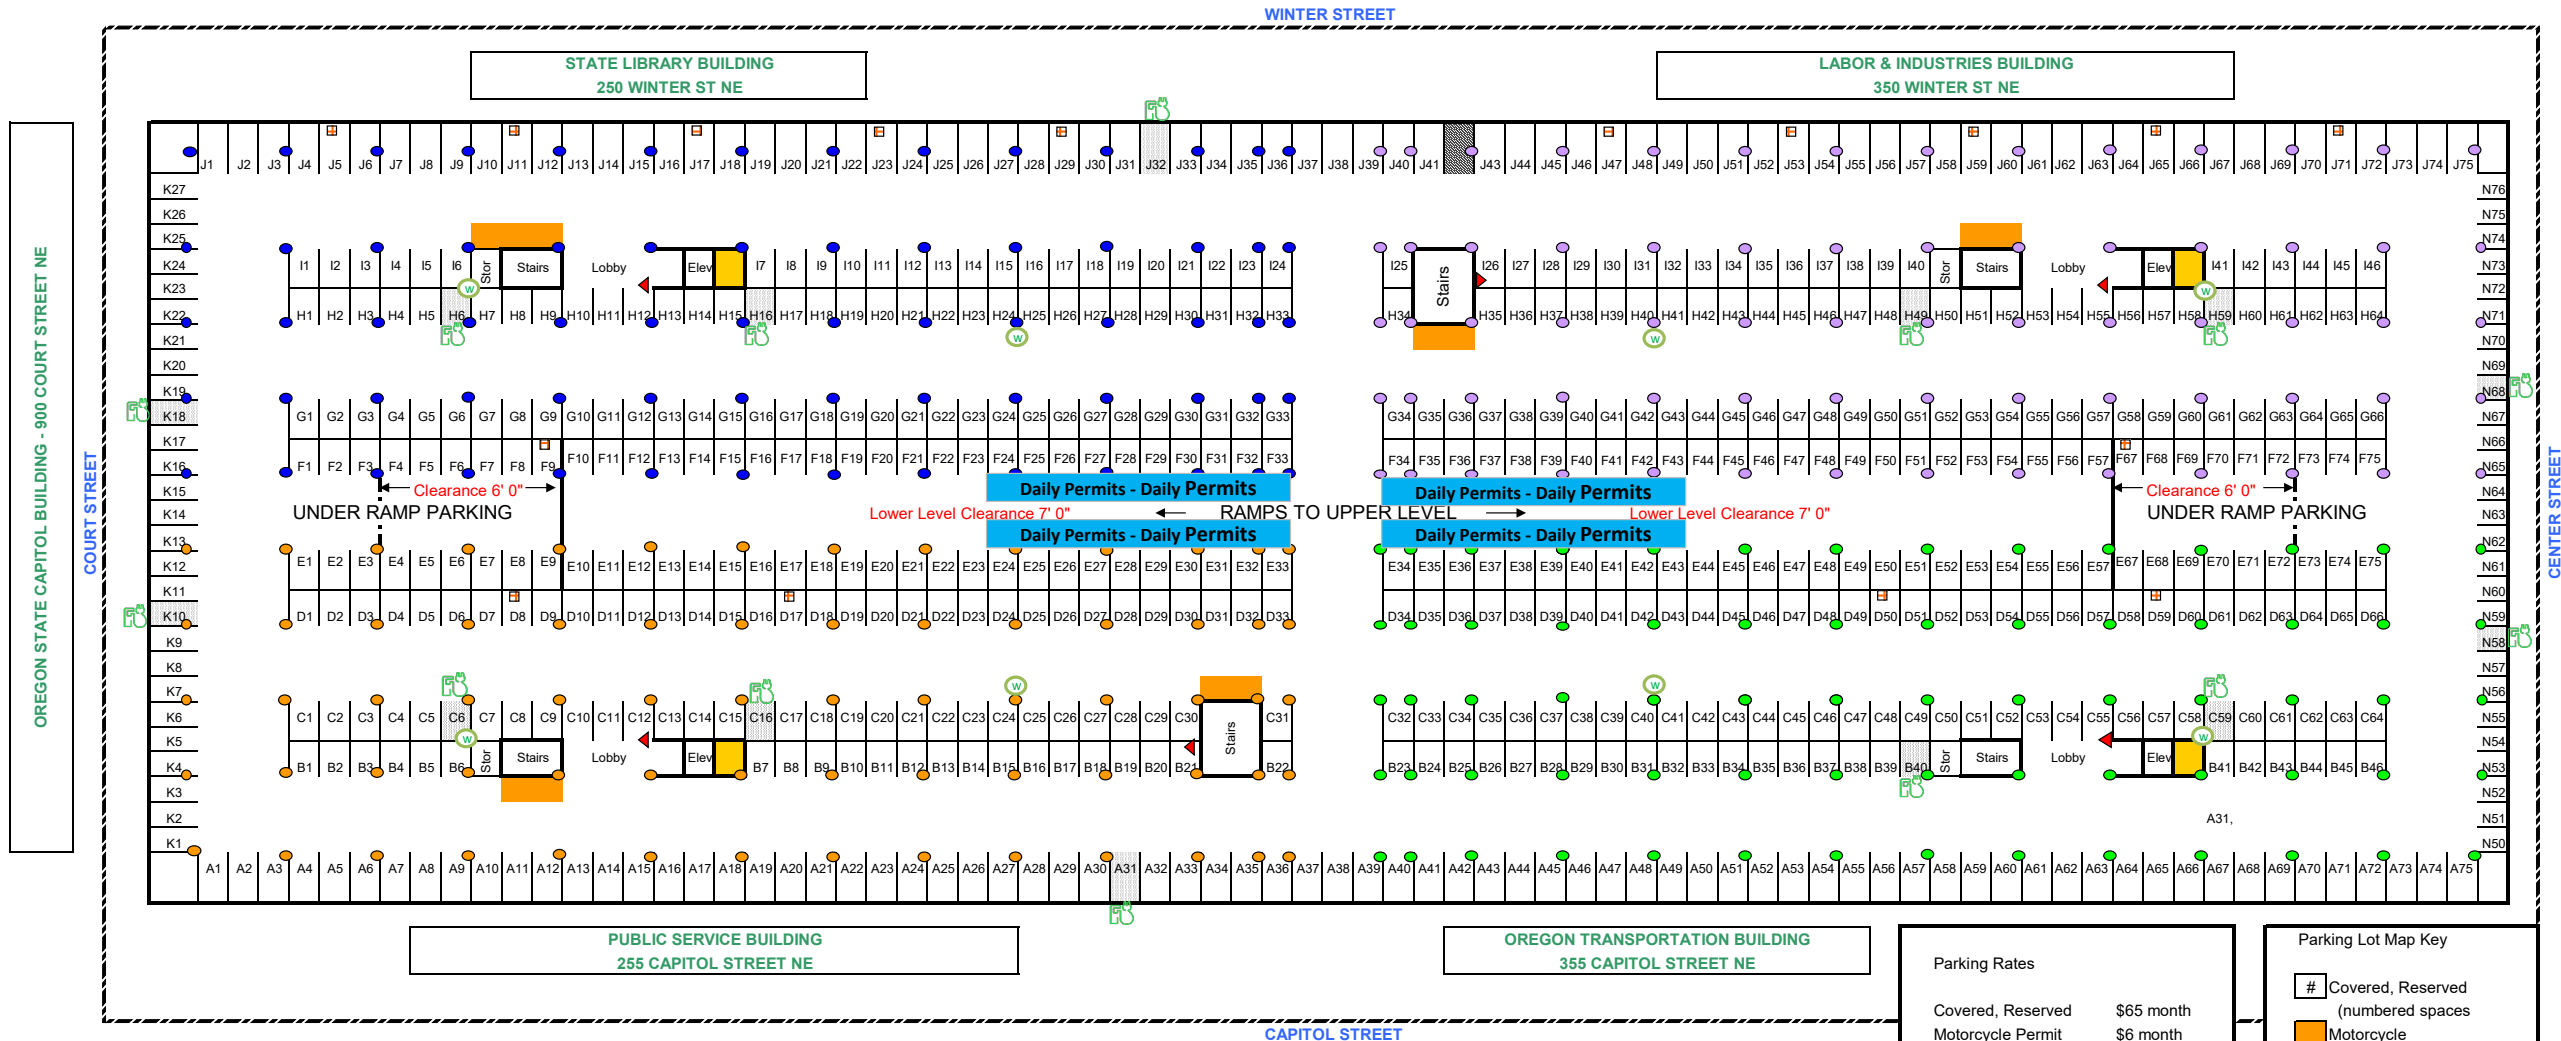

CAPITOL MALL PARKING STRUCTURE UPPER LEVEL - 444

900 Chemeketa Street NE
This Map is not to Scale

Parking Garage Hours: Doors & Gates, Open 5:30 AM, Close 7:00 PM, Monday - Friday

Parking Rates	
Covered, Reserved	\$65 month
Motorcycle Permit	\$6 month
Parking Meter	80¢ hour

Parking Lot Map Key	
	2 hour meter
	4 hour meter
	10 hour meter
	Motorcycle
	Visitor disabled
	Wheelchair Only
	Employee disabled
#	Covered, Reserved (numbered spaces)
***	ODOT Electric charging stations
	Keycard reader number
	Water source
	Floor Drain

CAPITOL MALL PARKING STRUCTURE LOWER LEVEL - 555

900 Chemeketa Street NE
 This Map is not to Scale

Parking Garage Hours: Open 5:30 AM, Close 7:00 PM

Parking Rates	
Covered, Reserved	\$65 month
Motorcycle Permit	\$6 month
Bicycle Room	\$11 year

Parking Lot Map Key

- # Covered, Reserved (numbered spaces)
- Motorcycle
- Bicycle Room
- Emergency Push Button
- Floor Drain
- Water Source
- EV Plug in 110 Volt