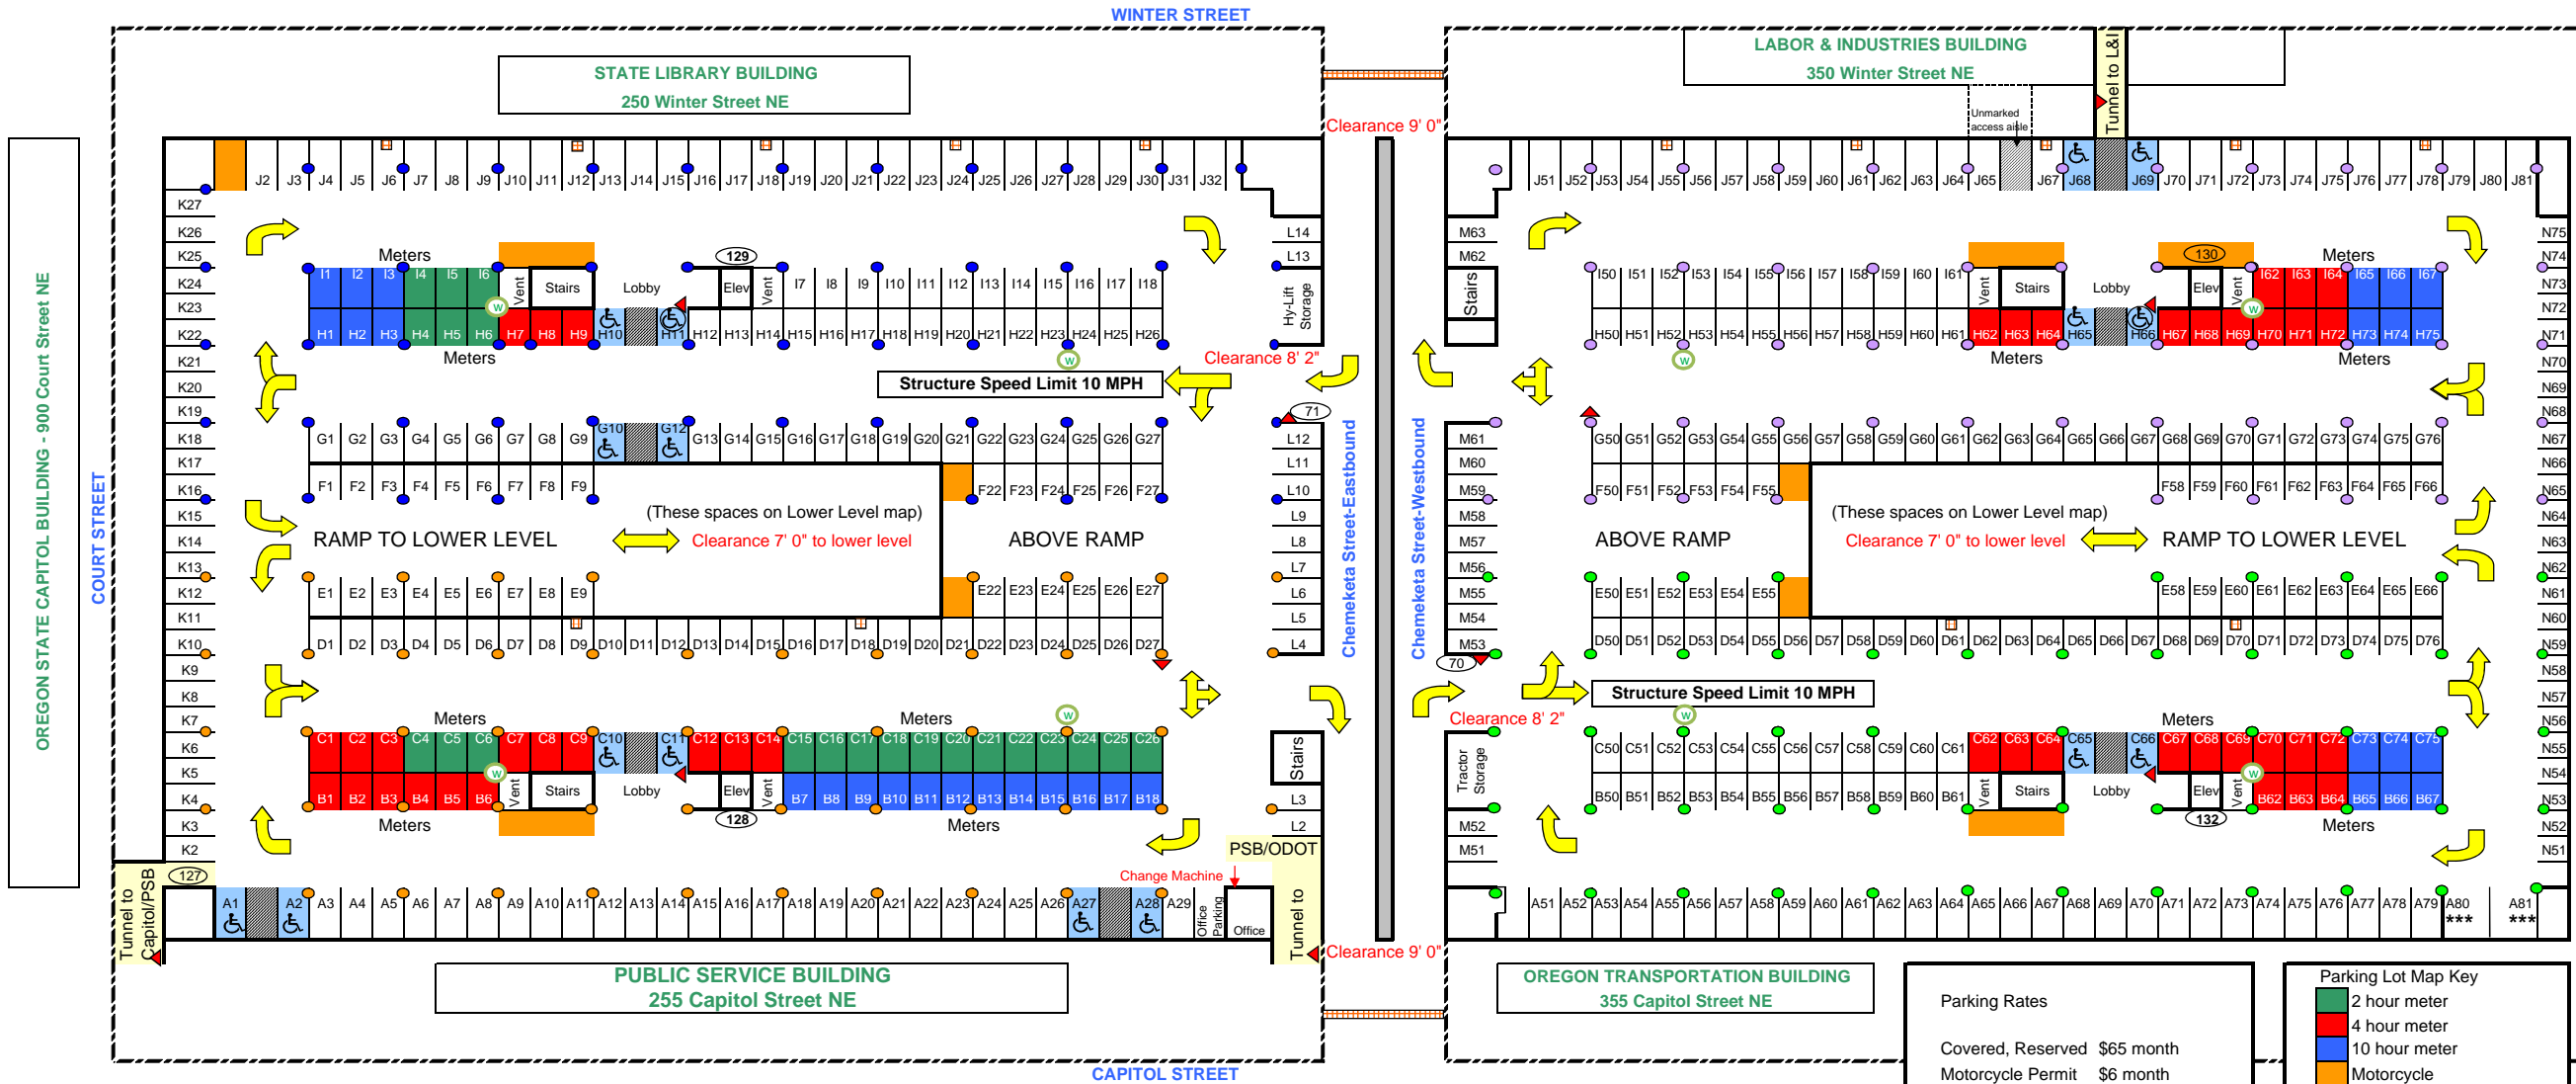

CAPITOL MALL PARKING STRUCTURE UPPER LEVEL - 444

900 Chemeketa Street NE
 This Map is not to Scale

Parking Garage Hours: Doors & Gates, Open 5:30 AM, Close 7:00 PM, Monday - Friday

Capitol_Mall_Structure.xlsx - 6/30/15 MF

Parking Rates	
Covered, Reserved	\$65 month
Motorcycle Permit	\$6 month
Parking Meter	80¢ hour

Parking Lot Map Key	
■	2 hour meter
■	4 hour meter
■	10 hour meter
■	Motorcycle
	Visitor disabled
	Wheelchair Only
	Employee disabled
#	Covered, Reserved (numbered spaces)
***	ODOT Electric charging stations
132	Keycard reader number

- Tunnels to buildings
- Emergency Push Button

CAPITOL MALL PARKING STRUCTURE LOWER LEVEL - 555

900 Chemeketa Street NE
 This Map is not to Scale

Parking Garage Hours: Open 5:30 AM, Close 7:00 PM

OREGON STATE CAPITOL BUILDING - 900 COURT STREET NE

Parking Rates

Covered, Reserved	\$65 month
Motorcycle Permit	\$6 month
Bicycle Room	\$11 year

Parking Lot Map Key

- # Covered, Reserved (numbered spaces)
- Motorcycle
- Bicycle Room
- Emergency Push Button
- Floor Drain
- Water Source