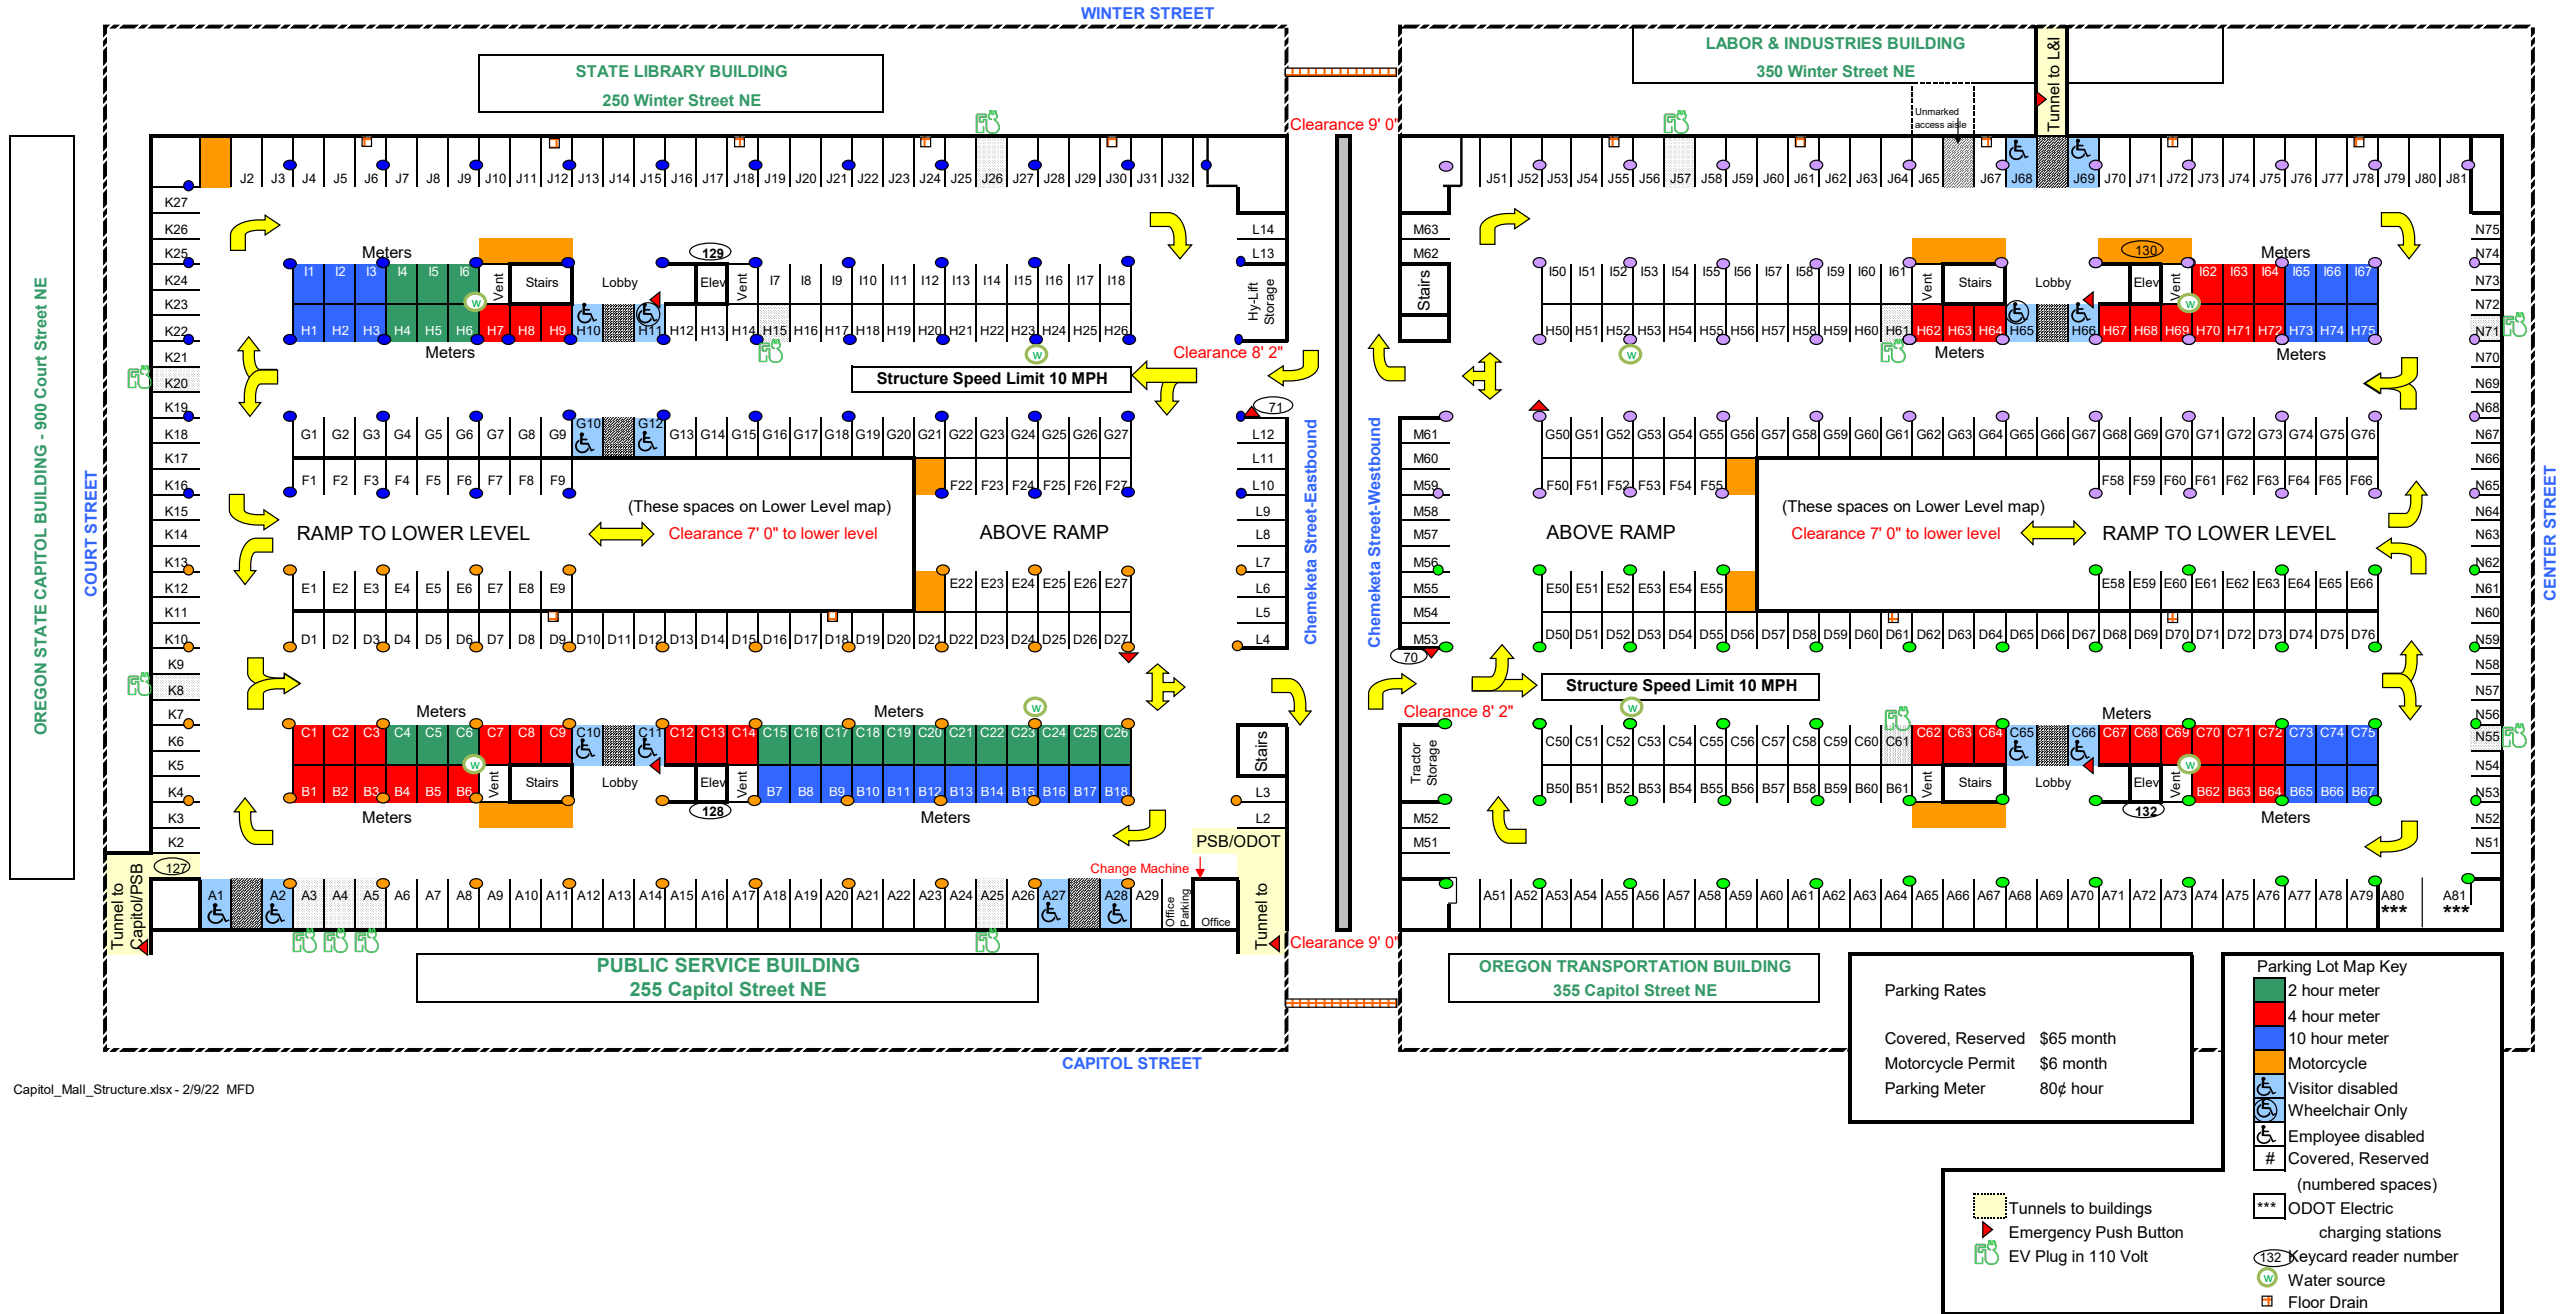

CAPITOL MALL PARKING STRUCTURE UPPER LEVEL - 444

900 Chemeketa Street NE
This Map is not to Scale

Parking Garage Hours: Doors & Gates, Open 5:30 AM, Close 7:00 PM, Monday - Friday

Parking Rates	
Covered, Reserved	\$65 month
Motorcycle Permit	\$6 month
Parking Meter	80¢ hour

Parking Lot Map Key	
	2 hour meter
	4 hour meter
	10 hour meter
	Motorcycle
	Visitor disabled
	Wheelchair Only
	Employee disabled
#	Covered, Reserved (numbered spaces)
***	ODOT Electric charging stations
	Keycard reader number
	Water source
	Floor Drain

CAPITOL MALL PARKING STRUCTURE LOWER LEVEL - 555

900 Chemeketa Street NE
 This Map is not to Scale

Parking Garage Hours: Open 5:30 AM, Close 7:00 PM

Parking Rates	
Covered, Reserved	\$65 month
Motorcycle Permit	\$6 month
Bicycle Room	\$11 year

Parking Lot Map Key

- # Covered, Reserved (numbered spaces)
- Motorcycle
- Bicycle Room
- Emergency Push Button
- Floor Drain
- Water Source
- EV Plug in 110 Volt