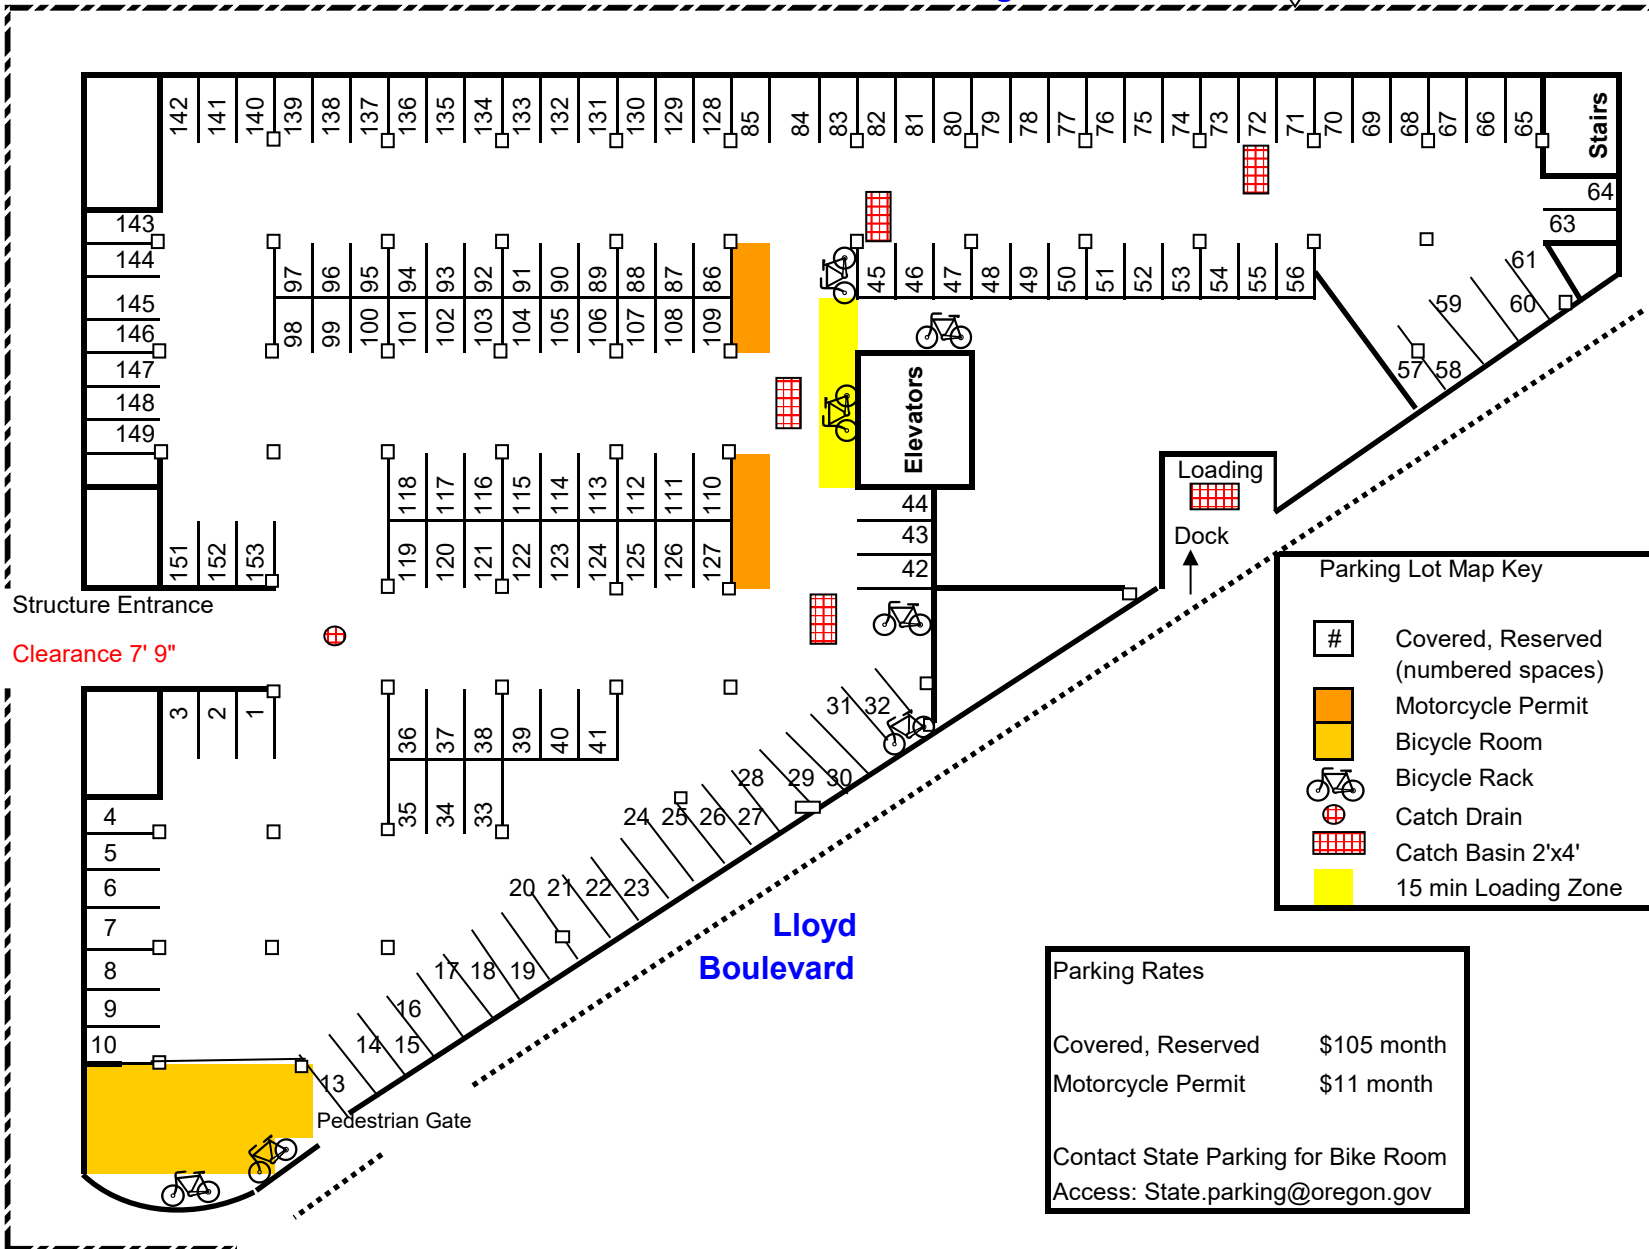

Portland State Office Building Basement - P22

800 NE Oregon Street

This Map is not to Scale

Parking Garage Hours: Key Card Access Only

Oregon Street

7th Avenue

Parking Lot Map Key

- # Covered, Reserved (numbered spaces)
- Motorcycle Permit
- Bicycle Room
- Bicycle Rack
- Catch Drain
- Catch Basin 2'x4'
- 15 min Loading Zone

Parking Rates

Covered, Reserved	\$105 month
Motorcycle Permit	\$11 month

Contact State Parking for Bike Room
Access: State.parking@oregon.gov