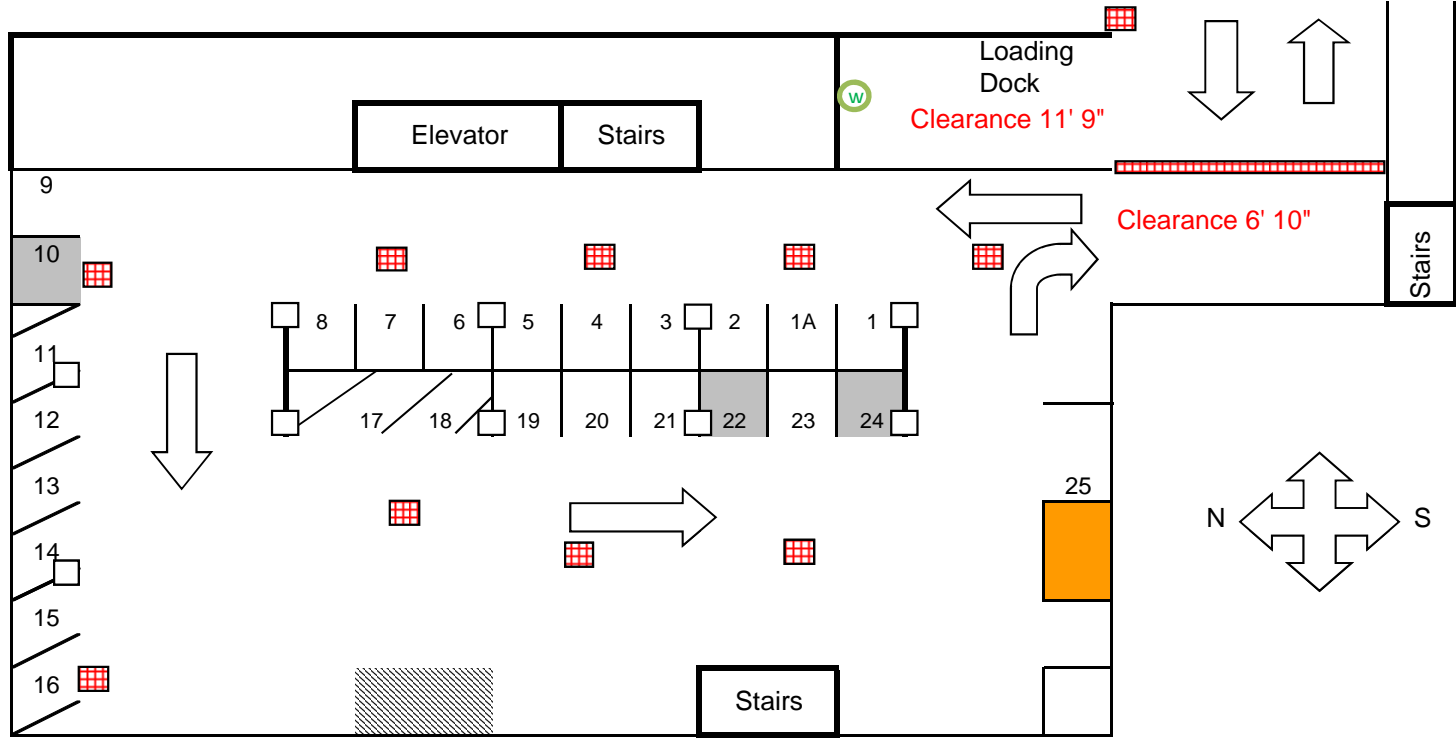

Archives Building
800 Summer Street NE

D STREET

Parking Rates	
Covered, Reserved	\$65 month
Motorcycle Permit	\$6 month

Parking Lot Map Key	
# #	Covered, Reserved (numbered spaces)
[Grey Box]	Compact
[Orange Box]	Motorcycle
[Red Grid]	Drain
[Green W]	Water source

SUMMER STREET