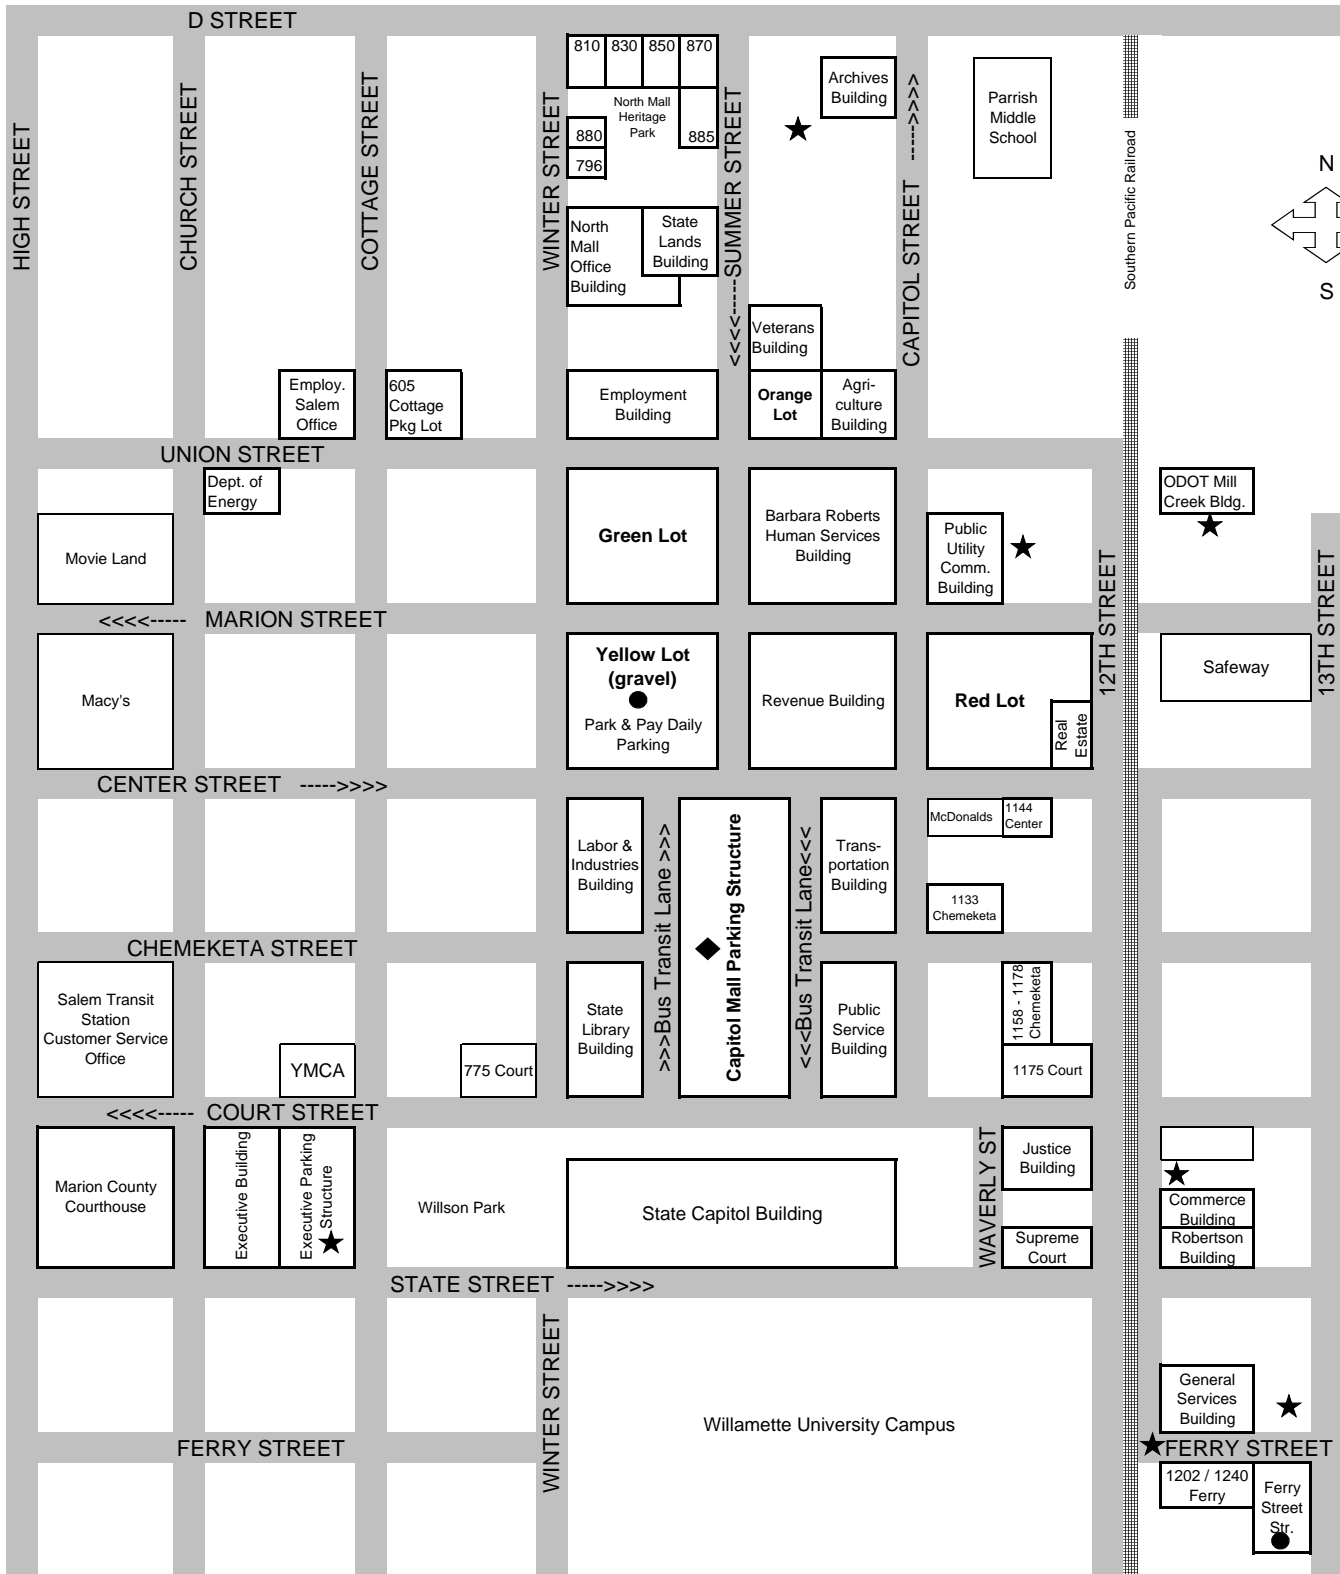

SALEM CAPITOL MALL AREA

- ★ State of Oregon Meters - OK to use Agency issued one-day permit
- ◆ Capitol Mall Structure Meters - OK to use Agency Issued one-day permit
- Yellow Lot & Ferry Structure Rooftop Visitor Spaces - OK to use Agency issued one-day permit