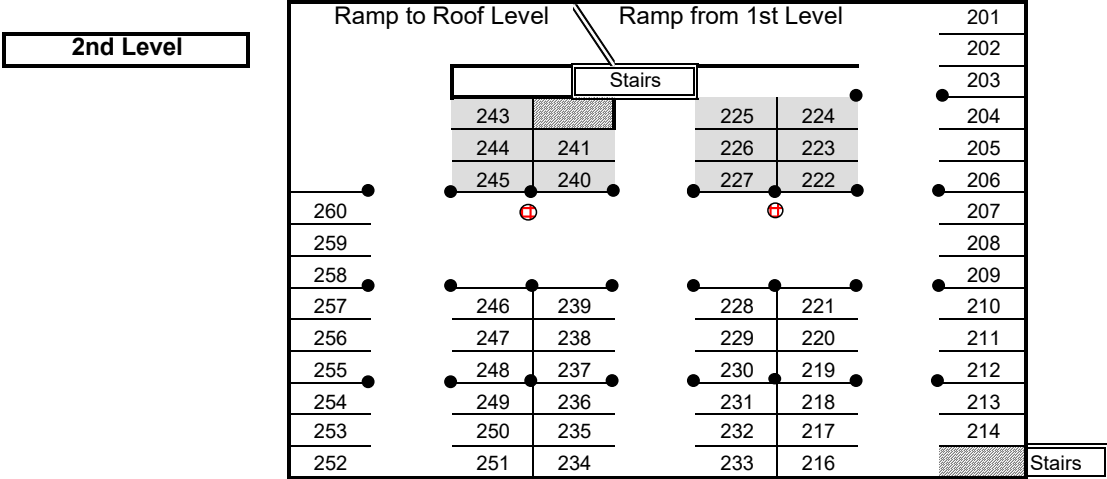

Ferry Street Structure - 111, 112 & 113

1298 Ferry Street SE

Parking Garage Hours: Open 5:45 AM, Close 6:15 PM

This Map is not to Scale

Alley

Ferry Street

3rd Level

Parking Rates