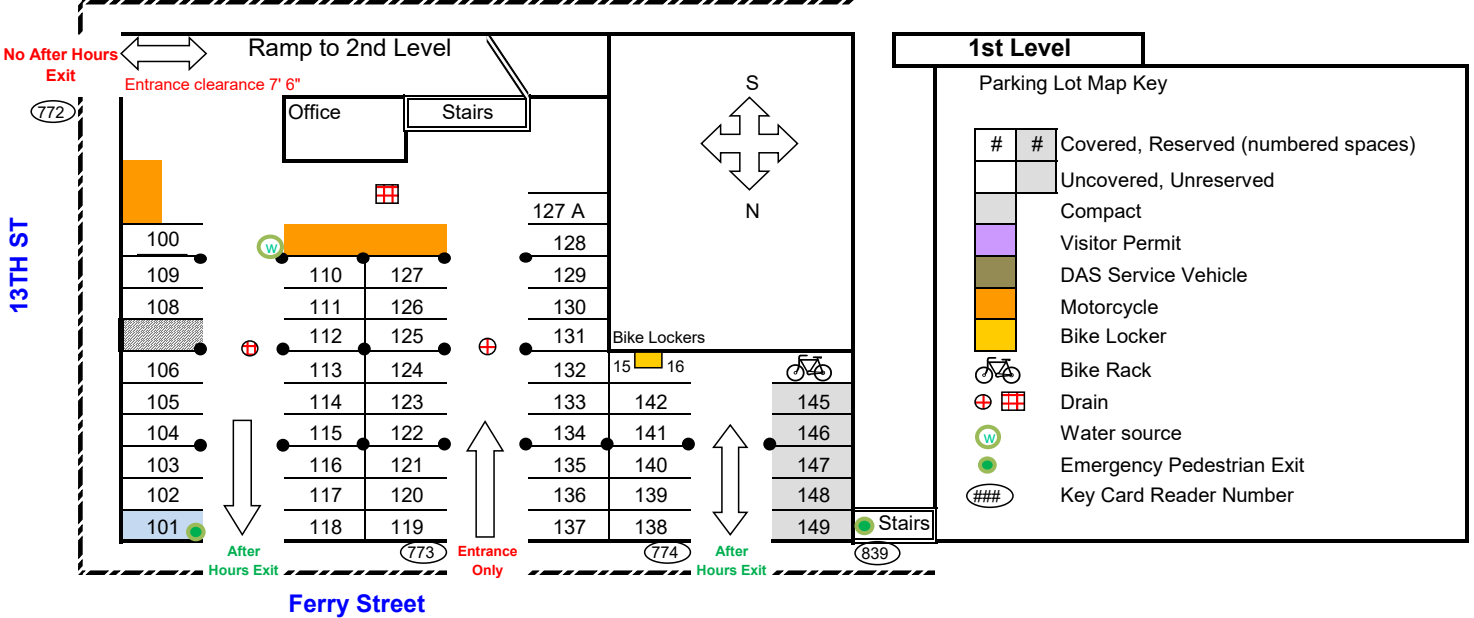

Ferry Street Structure - 111, 112 & 113

1298 Ferry Street SE

Parking Garage Hours: Open 5:45 AM, Close 6:15 PM

This Map is not to Scale

Alley

Ferry Street

3rd Level

Parking Rates

Covered, Reserved	\$65 month
Unreserved Permit	\$50 month
Motorcycle Permit	\$6 month
Visitor Permit	\$6 day, \$3 half day
Bicycle Locker	\$6 month
Bicycle Key Deposit	\$25 refundable
Bicycle Rack	No Charge