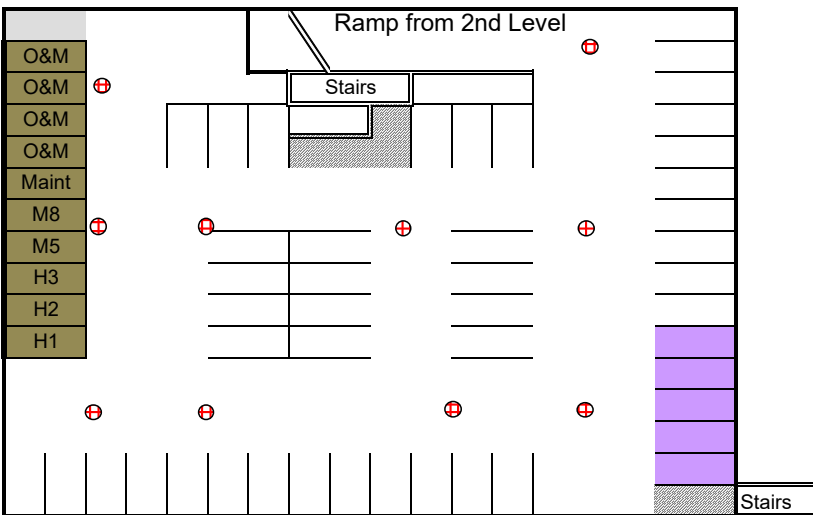

Ferry Street Structure - 111, 112 & 113

1298 Ferry Street SE

Parking Garage Hours: Open 5:45 AM, Close 6:15 PM

This Map is not to Scale

Alley

Ferry Street

3rd Level

Parking Rates