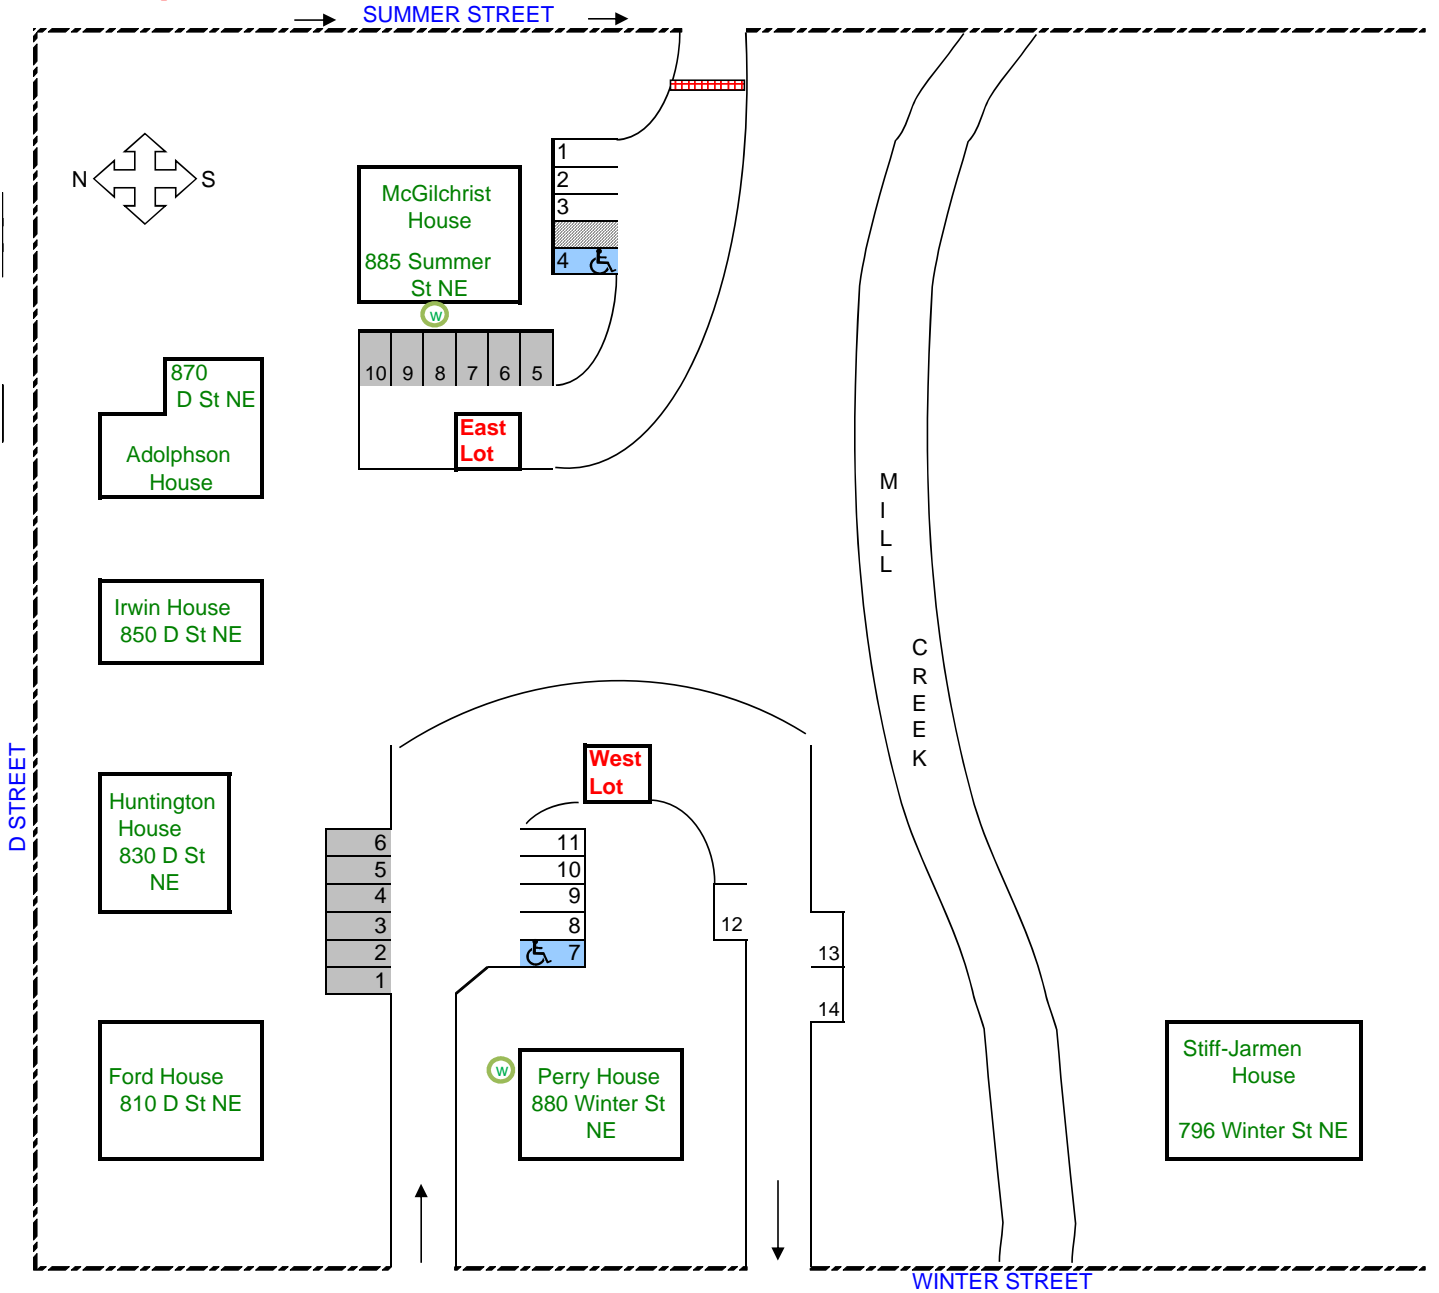

North Mall Heritage Park - East/844 & West/845

This Map is not to Scale

Parking Rates	
Uncovered, Reserved	\$55 month

Parking Lot Map Key	
	Visitor Disabled
	Uncovered, Reserved (numbered spaces)
	Compact Spaces
	Drain
	Water source