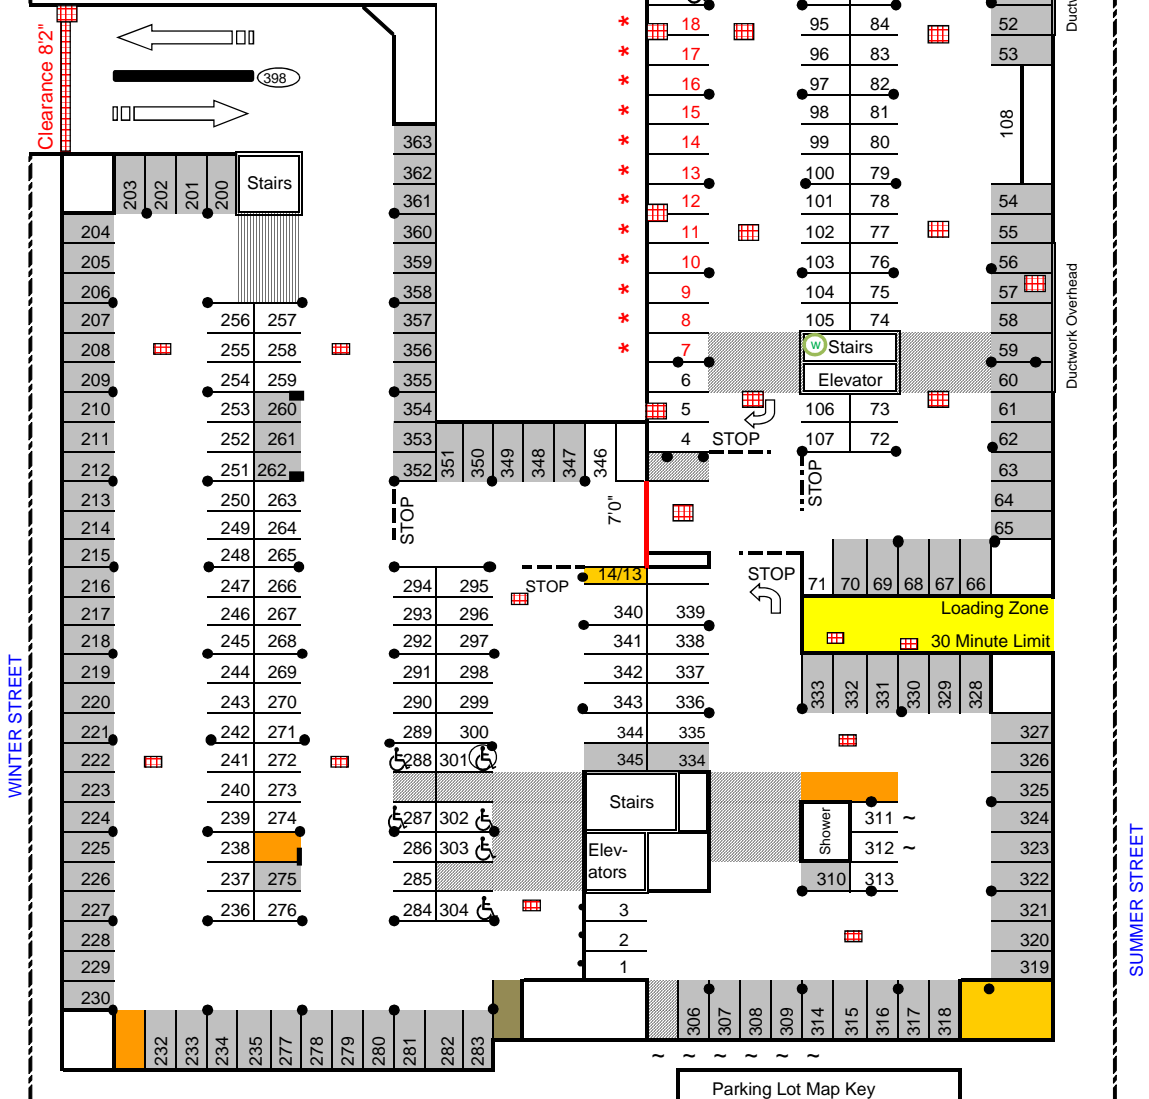

North Mall Office Building - 841

State Lands Underground - 843
This Map is not to Scale

Parking Garage Hours: Open 6:30 AM, Close 6:00 PM

State Lands Building
 775 Summer Street NE

North Mall Office Building
 725 Summer Street NE

WINTER STREET

SUMMER STREET

Employment Building
 875 Union Street NE

Parking Lot Map Key

- 1 Hour Meter
- Visitor Disabled
- Employee Disabled
- Wheelchair Only
- Covered, Reserved (numbered spaces)
- Uncovered, Reserved (numbered spaces)
- Compact
- Motorcycle
- DAS Service Vehicle
- Service Vehicle
- Loading Zone
- Bicycle Room/Locker
- Electric Car Power Source

Drain Bicycle Rack
 Water source
 Keycard Reader