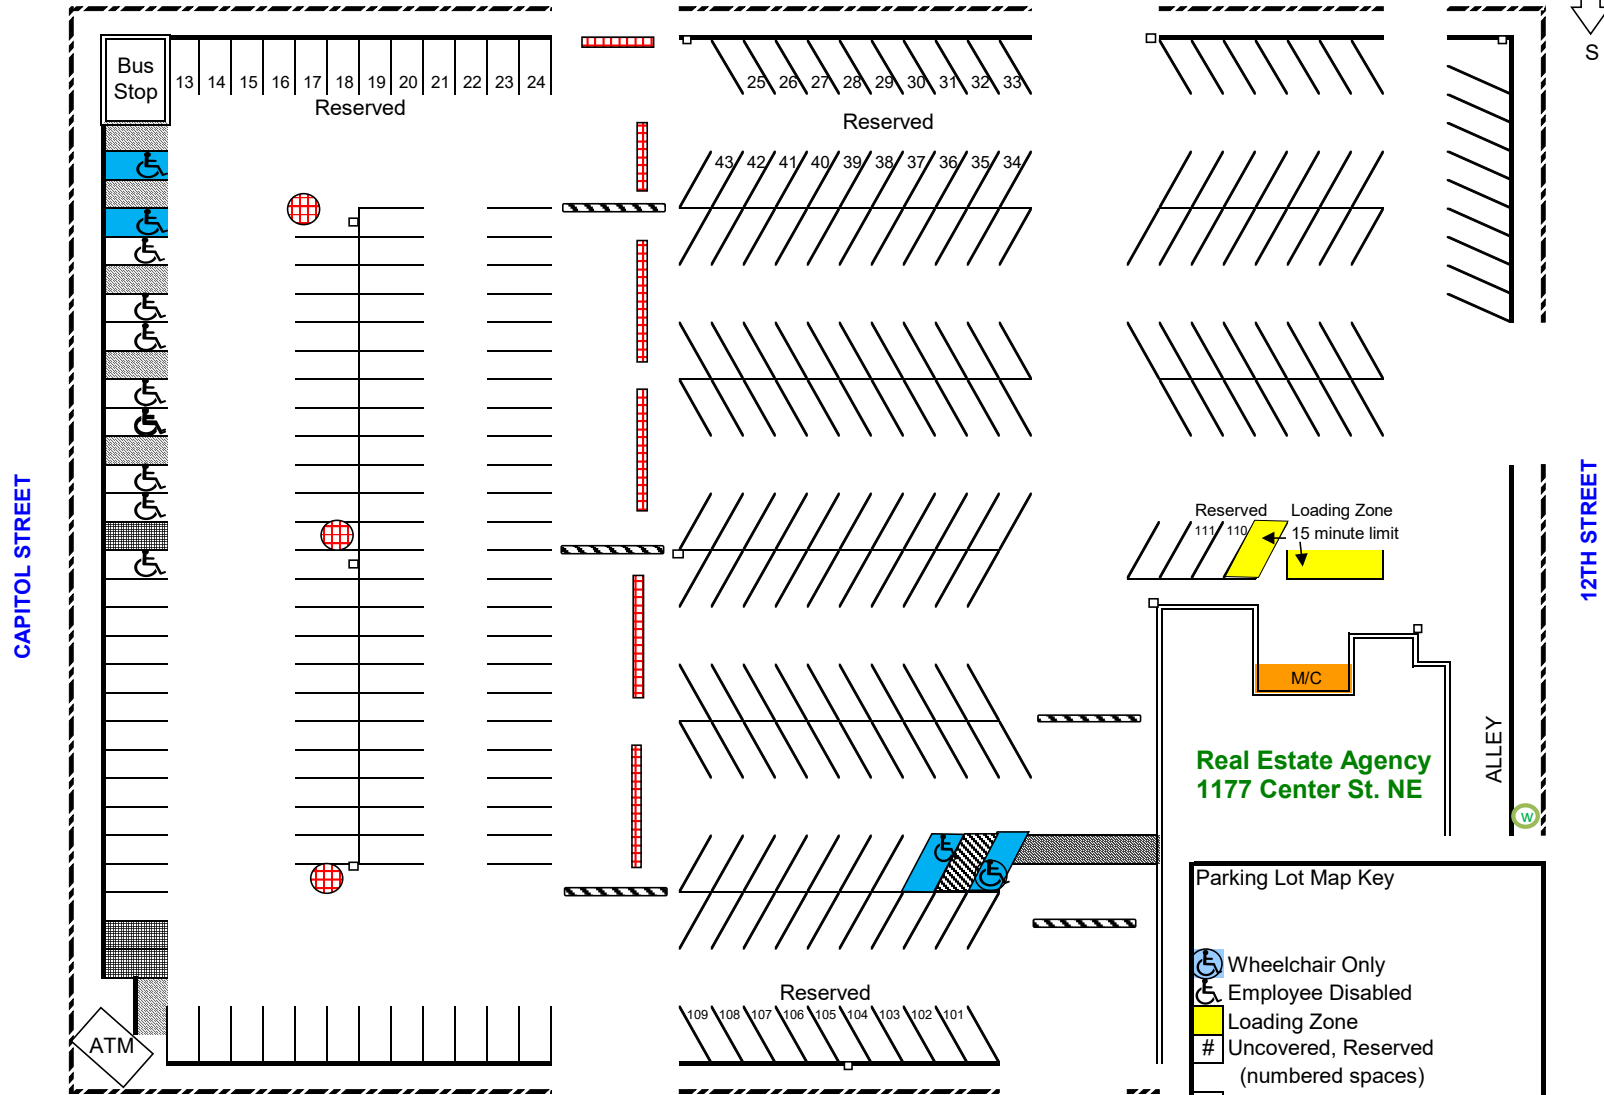

Red Lot 621
400 Capitol Street NE
This Map is not to Scale

Parking Lot Map Key

- Wheelchair Only
- Employee Disabled
- Loading Zone
- Uncovered, Reserved (numbered spaces)
- Uncovered, Unreserved
- Motorcycle Permit
- Speed Bump
- Drain
- Water source

Parking Rates	
Uncovered, Reserved	\$55 month
Unreserved Permit	\$50 month
Motorcycle Permit	\$6 month