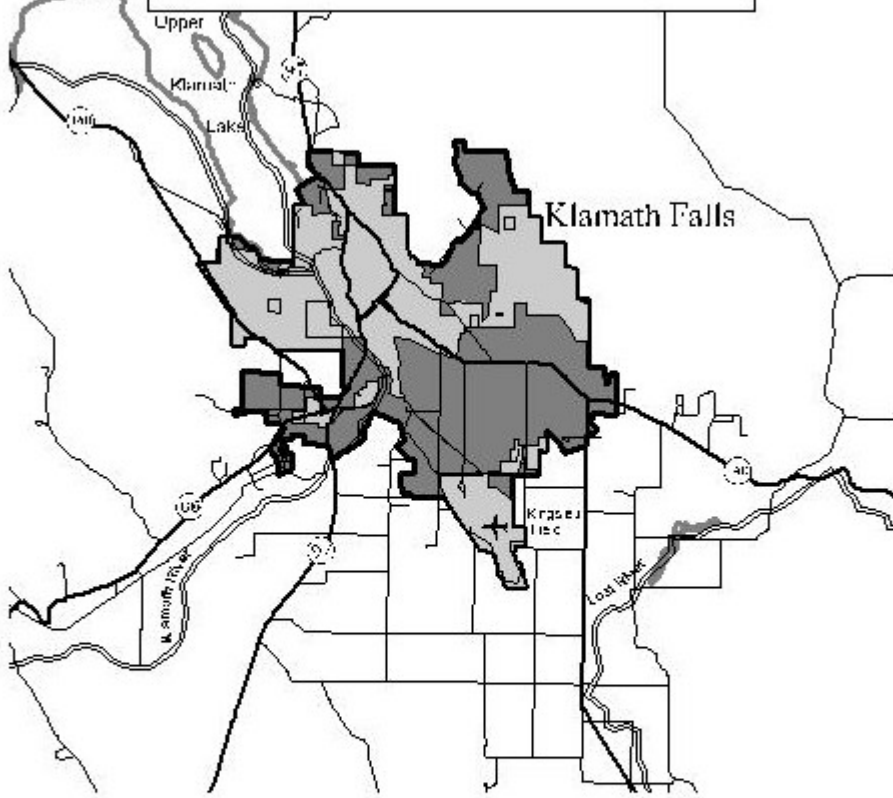

# Klamath Falls, Oregon Urban Growth Boundary (UGB)

- + Airport
- ~ River
- ≡ Major Highway
- ≡ Highway
- City Limit
- Urban Growth Boundary
- Waterbody