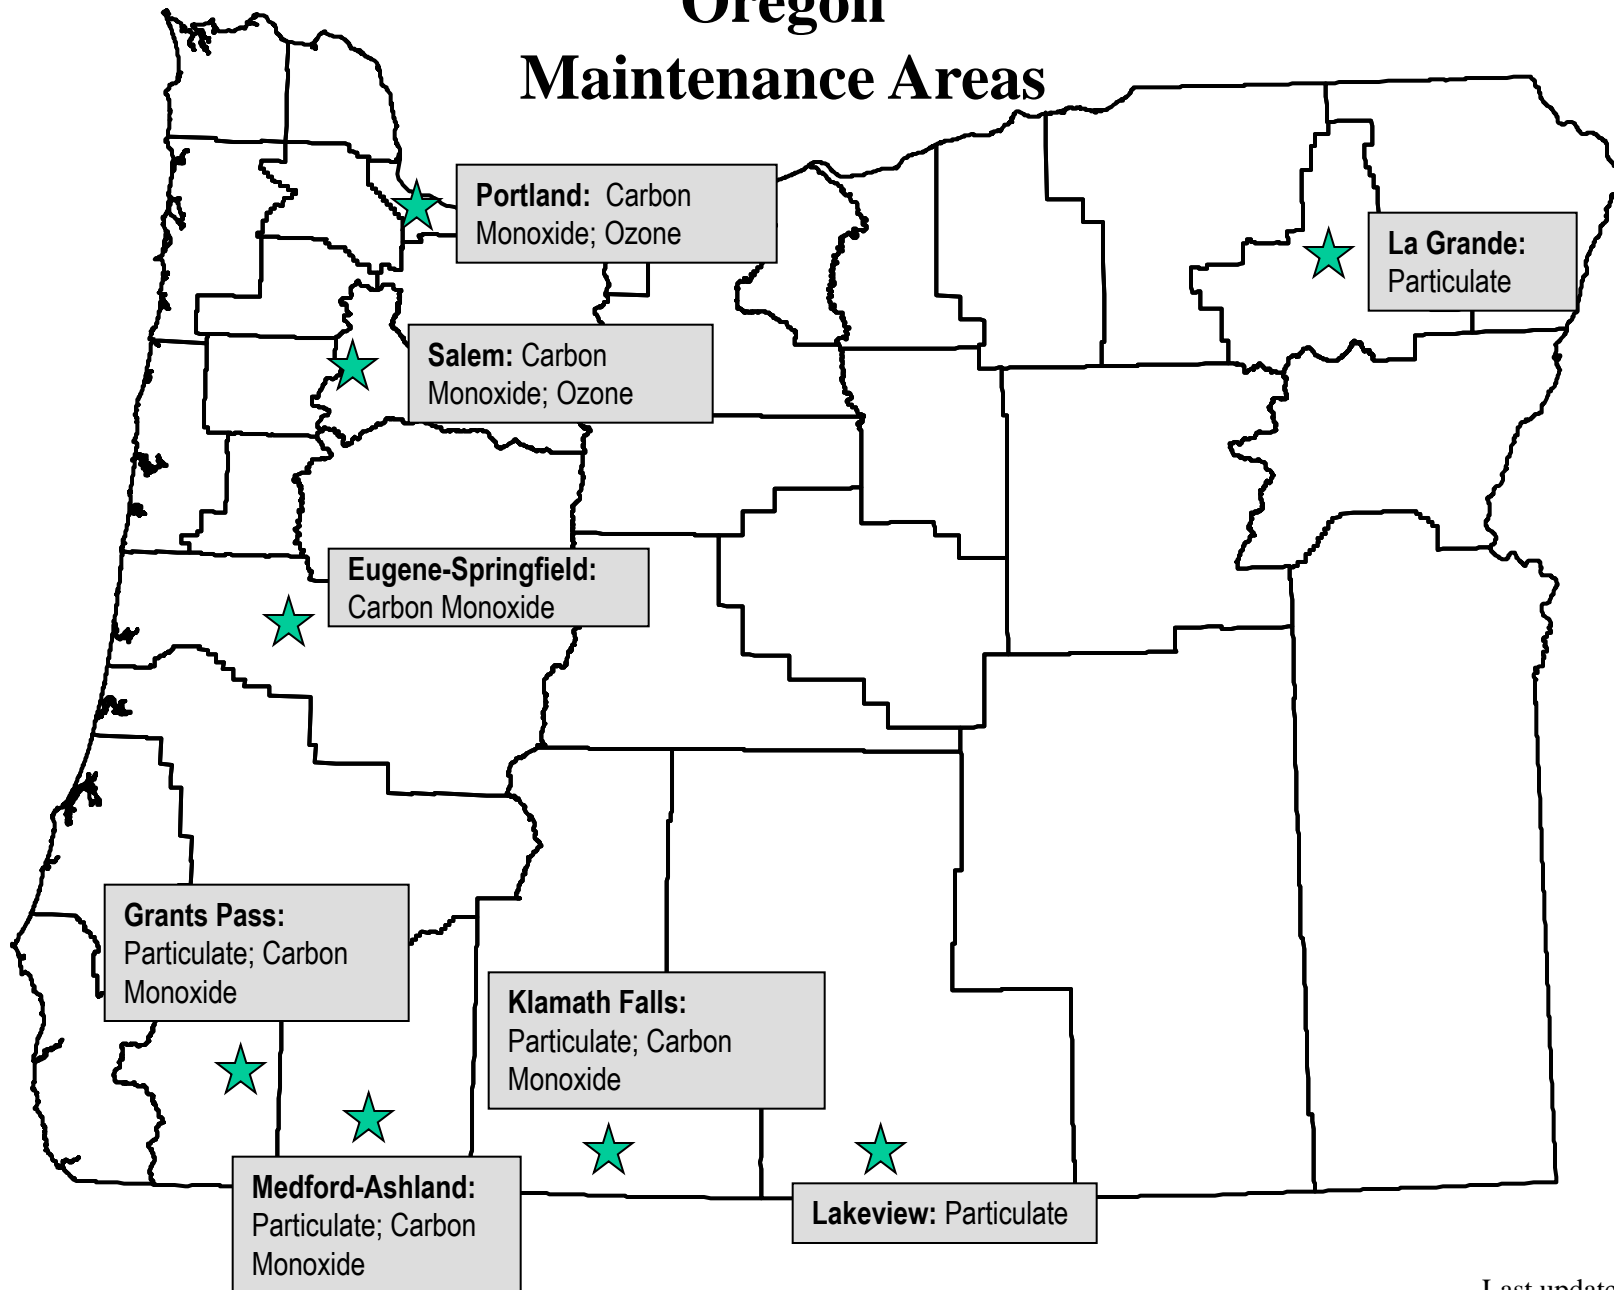

State of Oregon
Department of
Environmental
Quality

Oregon Maintenance Areas

Particulate maintenance areas are coarse particulate matter (PM₁₀)

Last updated 8/9/10