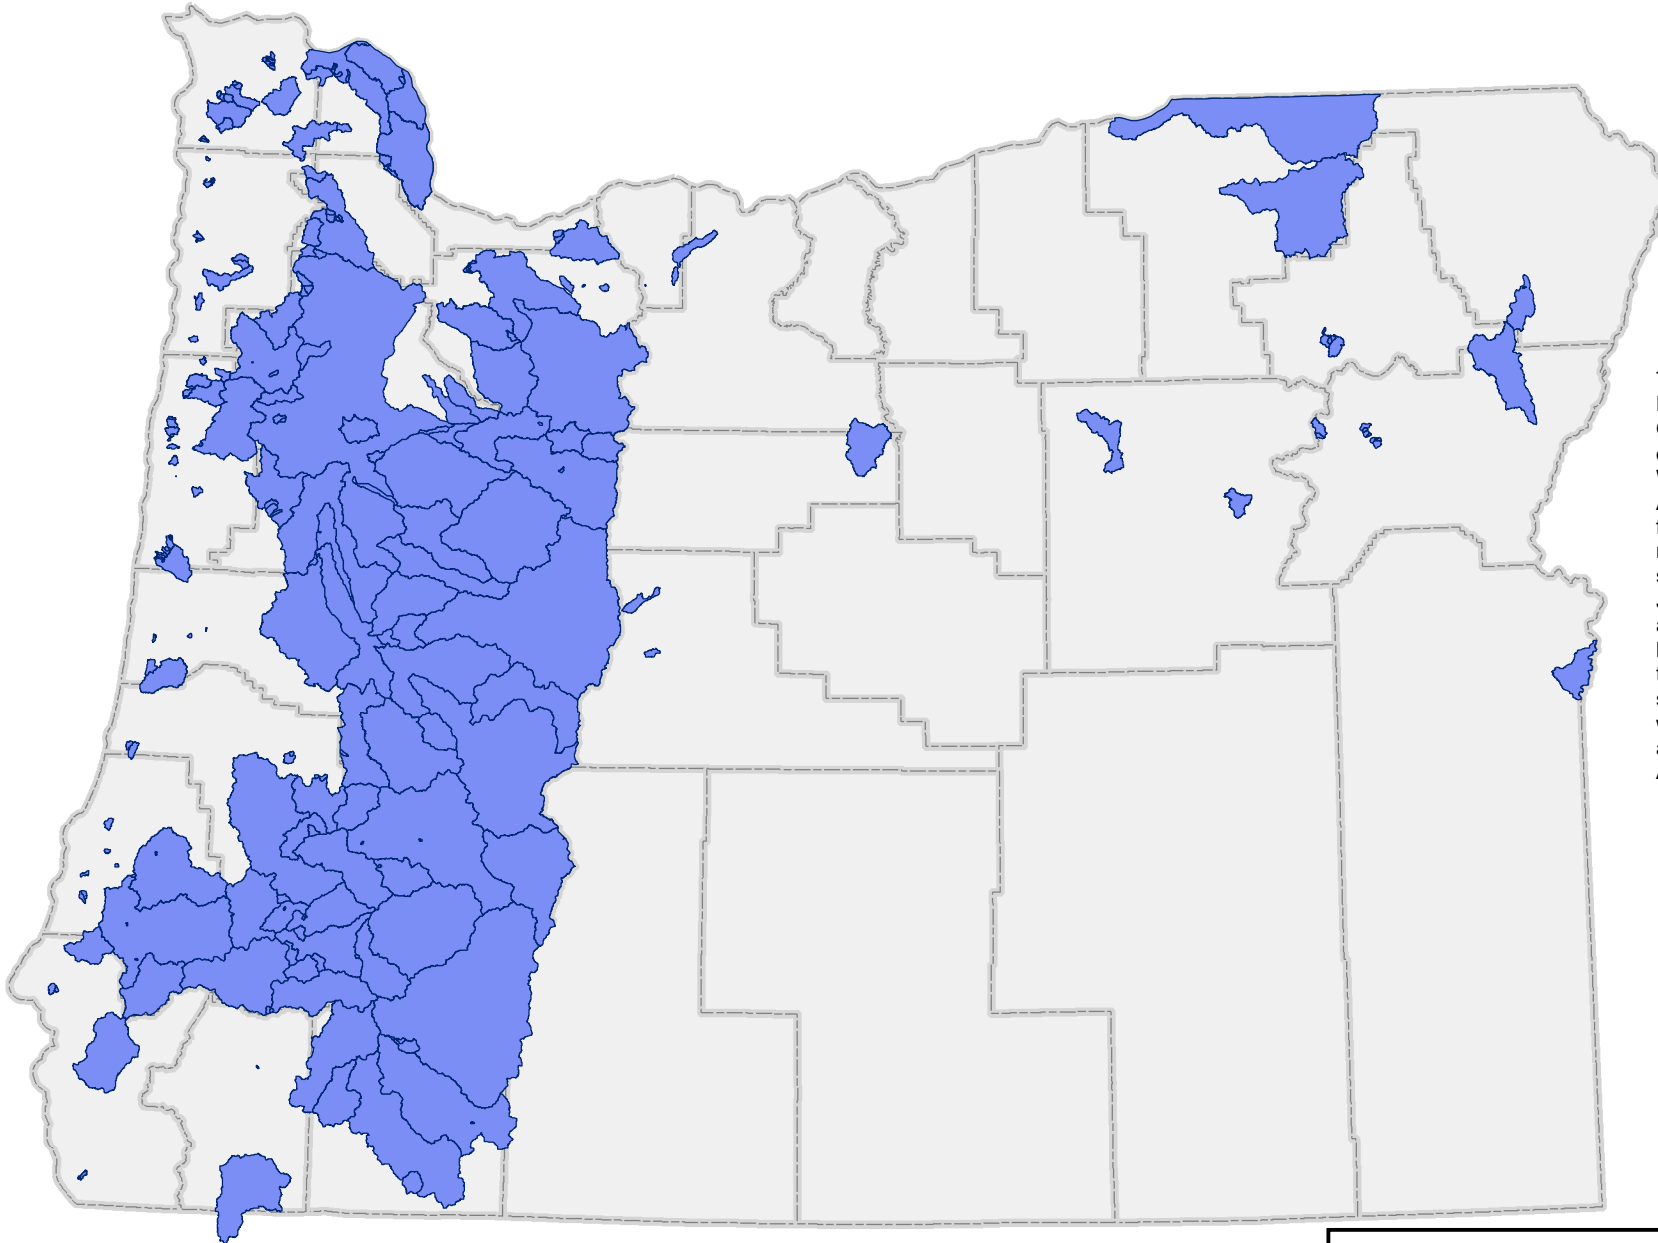

# Drinking Water Source Areas for Oregon Public Water Systems - Surface Water

This map includes Oregon Department of Environmental Quality and Oregon Department of Human Services' Drinking Water Program Source Water Assessment source area results for community, and non-transient non-community public water systems that were active in January 2019. Additional source areas are added as information becomes available including transient non-community water systems. Information on private water supplies was not collected as part of the Source Water Assessment project.

**Legend**

-  Source area for surface water intakes
-  County boundary