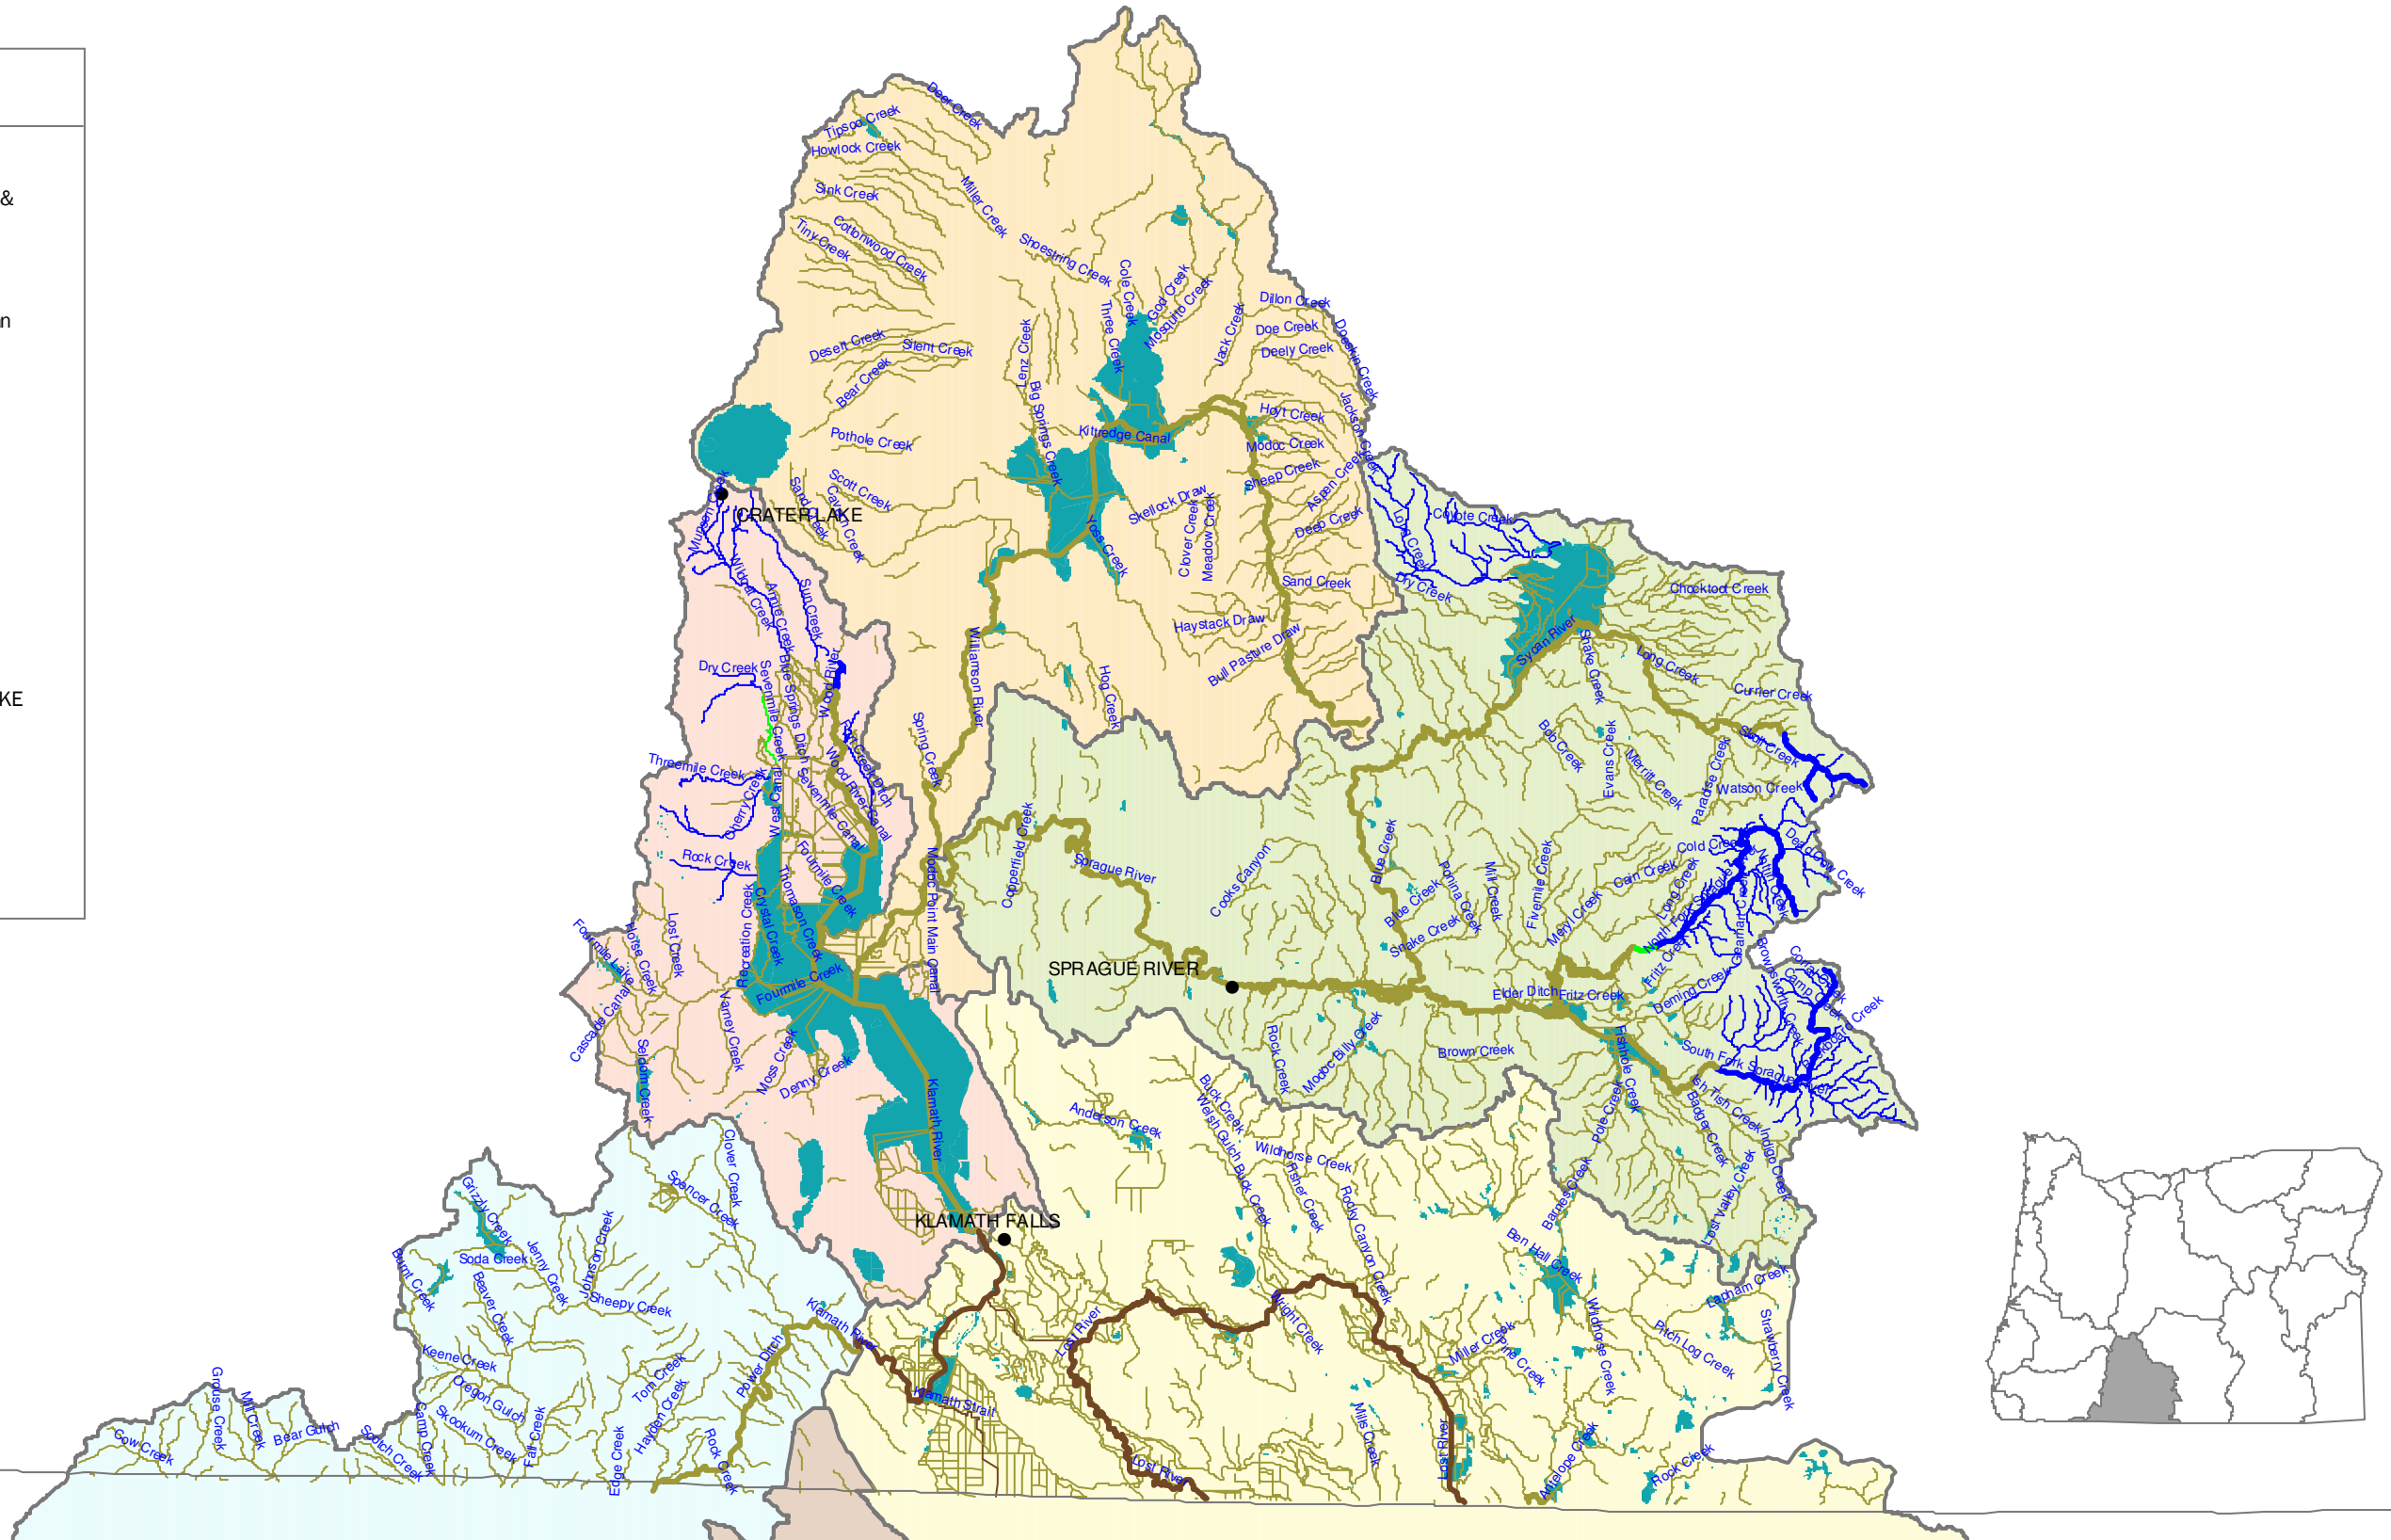

Figure 180A: Fish Use Designations
Klamath Basin, Oregon

Legend

Designated Fish Use:

-  Bull Trout Spawning & Juvenile Rearing
-  Core Cold-Water Habitat
-  Redband or Lahontan Outthroat Trout
-  Cool Water Species (no salmonid use)

Subbasins (HUCs):

-  BUTTE
-  LOST
-  SPRAGUE
-  UPPER KLAMATH
-  UPPER KLAMATH LAKE
-  WILLIAMSON

NOTES:
Major rivers shown in bolder lines.
Map produced November, 2003

Oregon

California