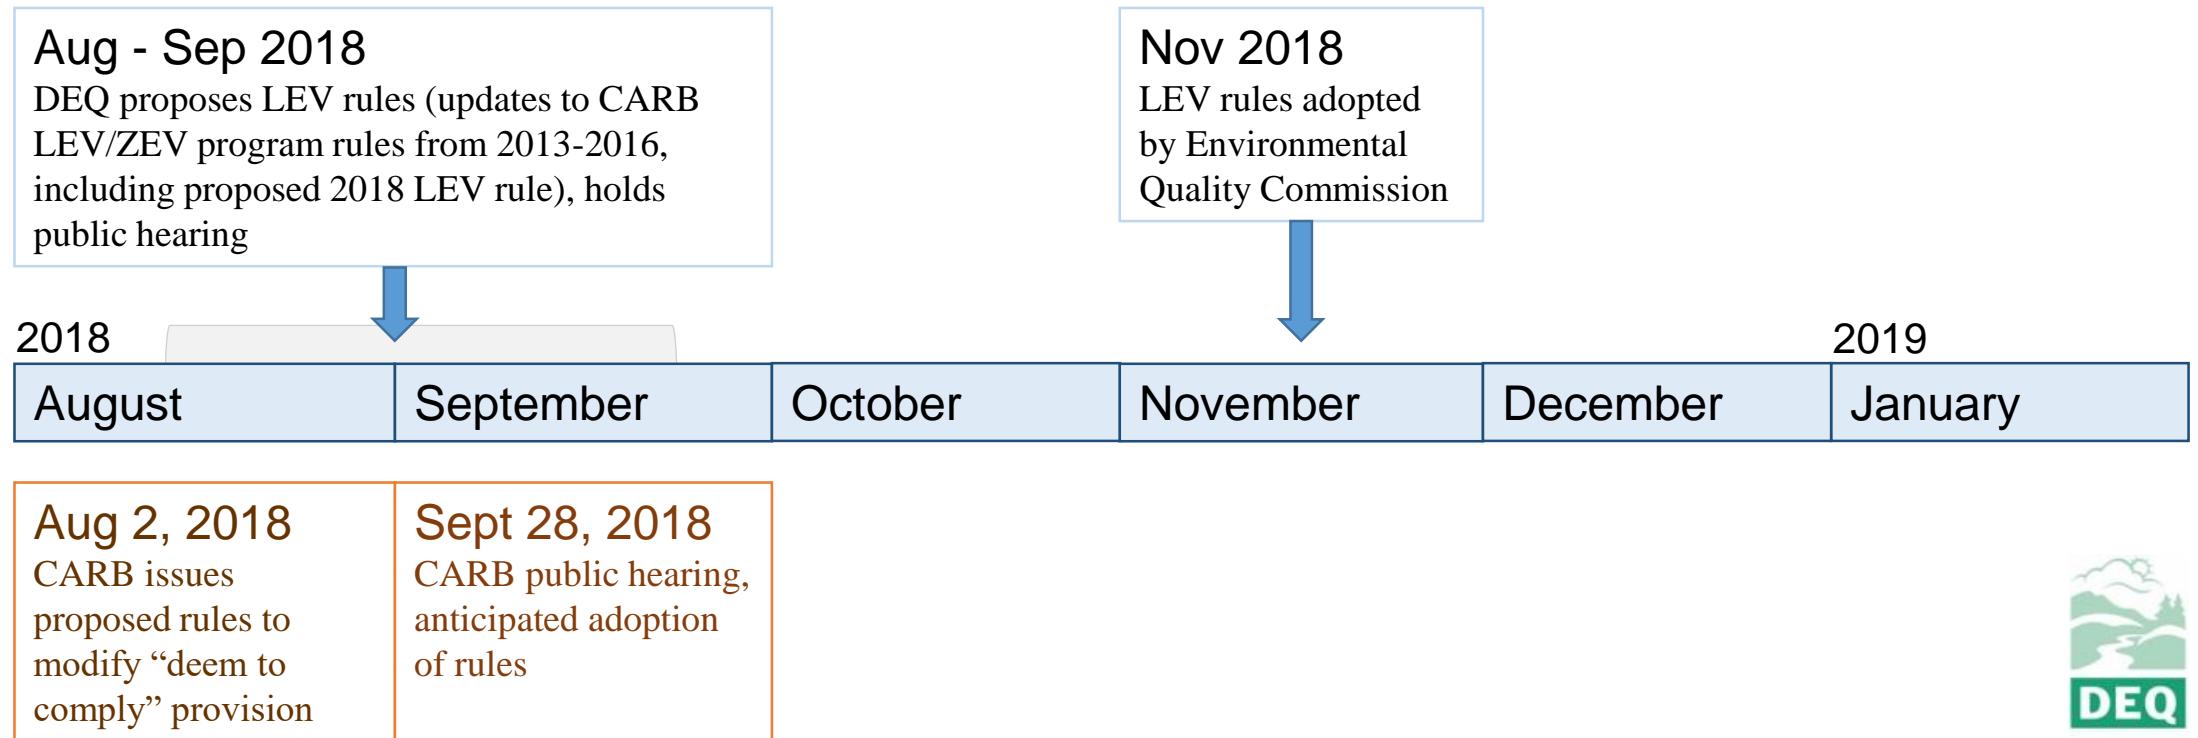

DEQ Program Development & Rulemaking Timeline

Low Emission Vehicle rule

Oregon DEQ rule schedule

California Air Resources Board (CARB) rule schedule