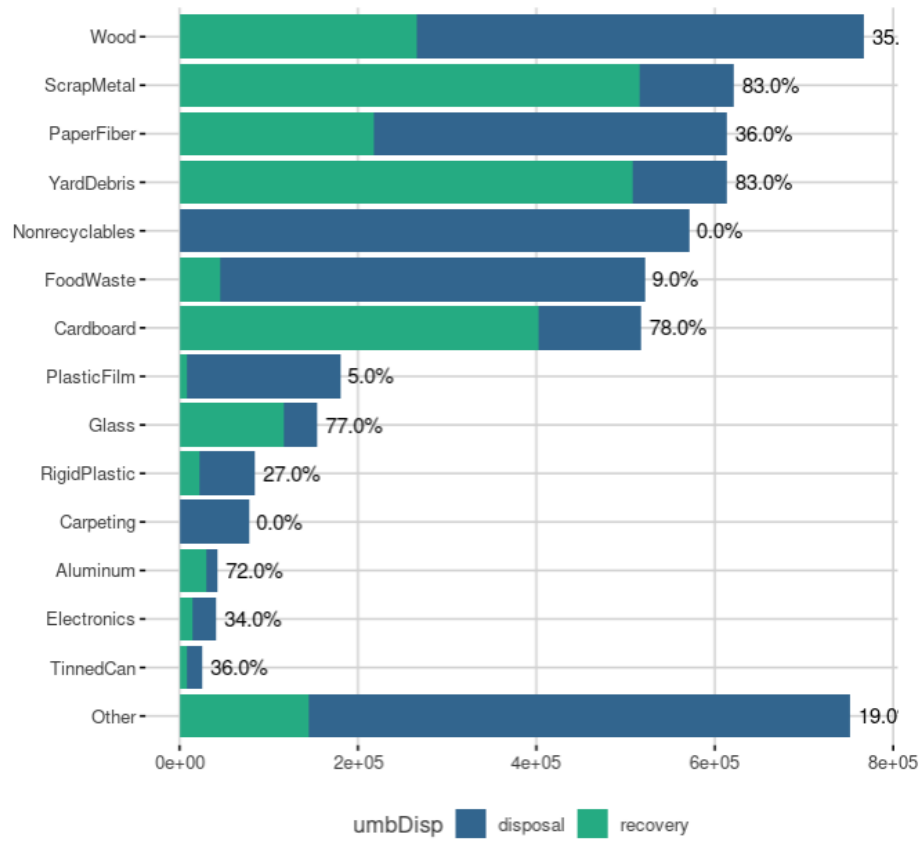

Weights and Recovery Rates, Water Consumption Impact

Weights and recovery rates

Water consumption impact (kg)