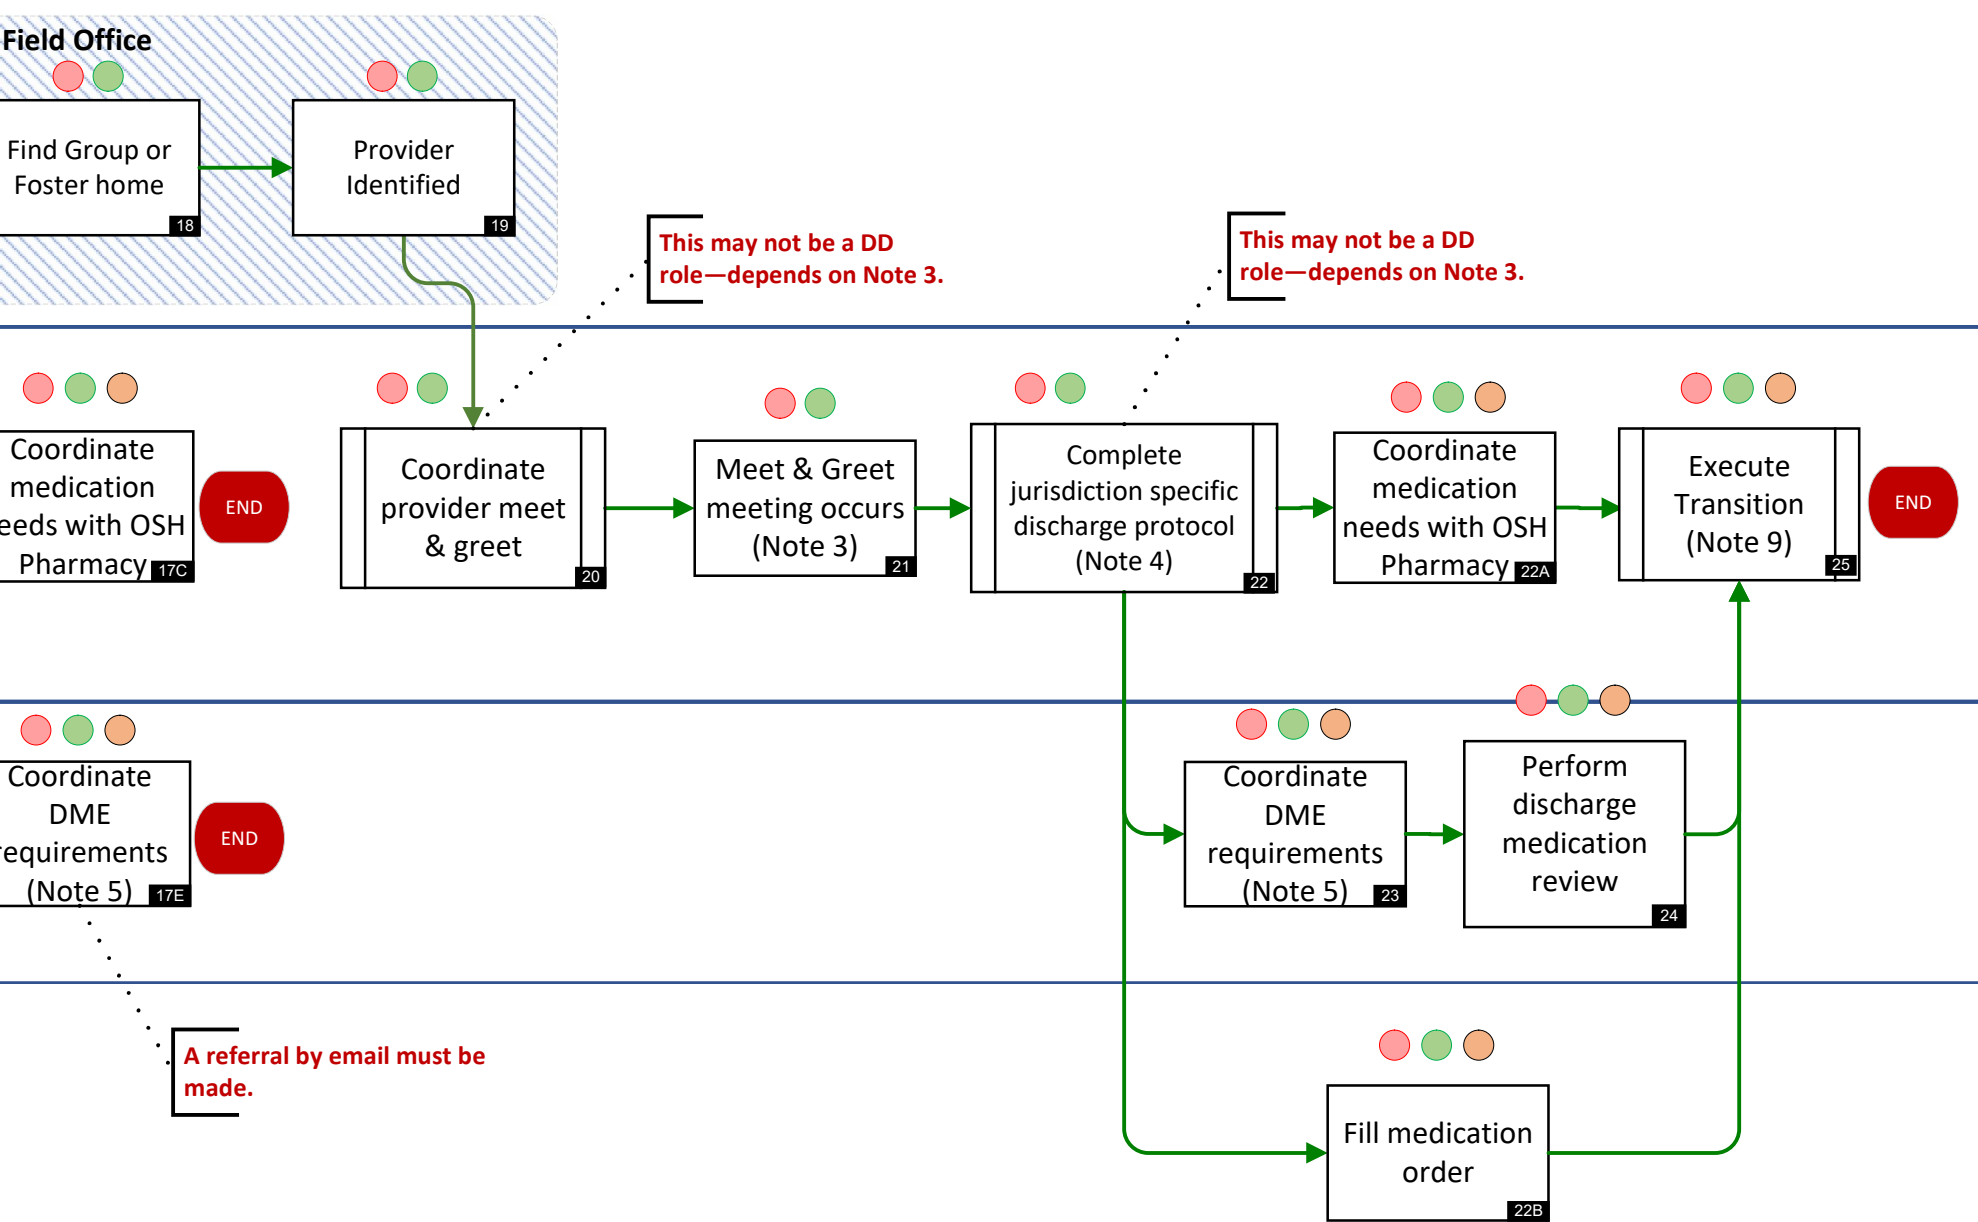

Developmental Disabilities Services

Notify if approved or disapproved.
BCU tracks application progress.

Flowchart Shapes