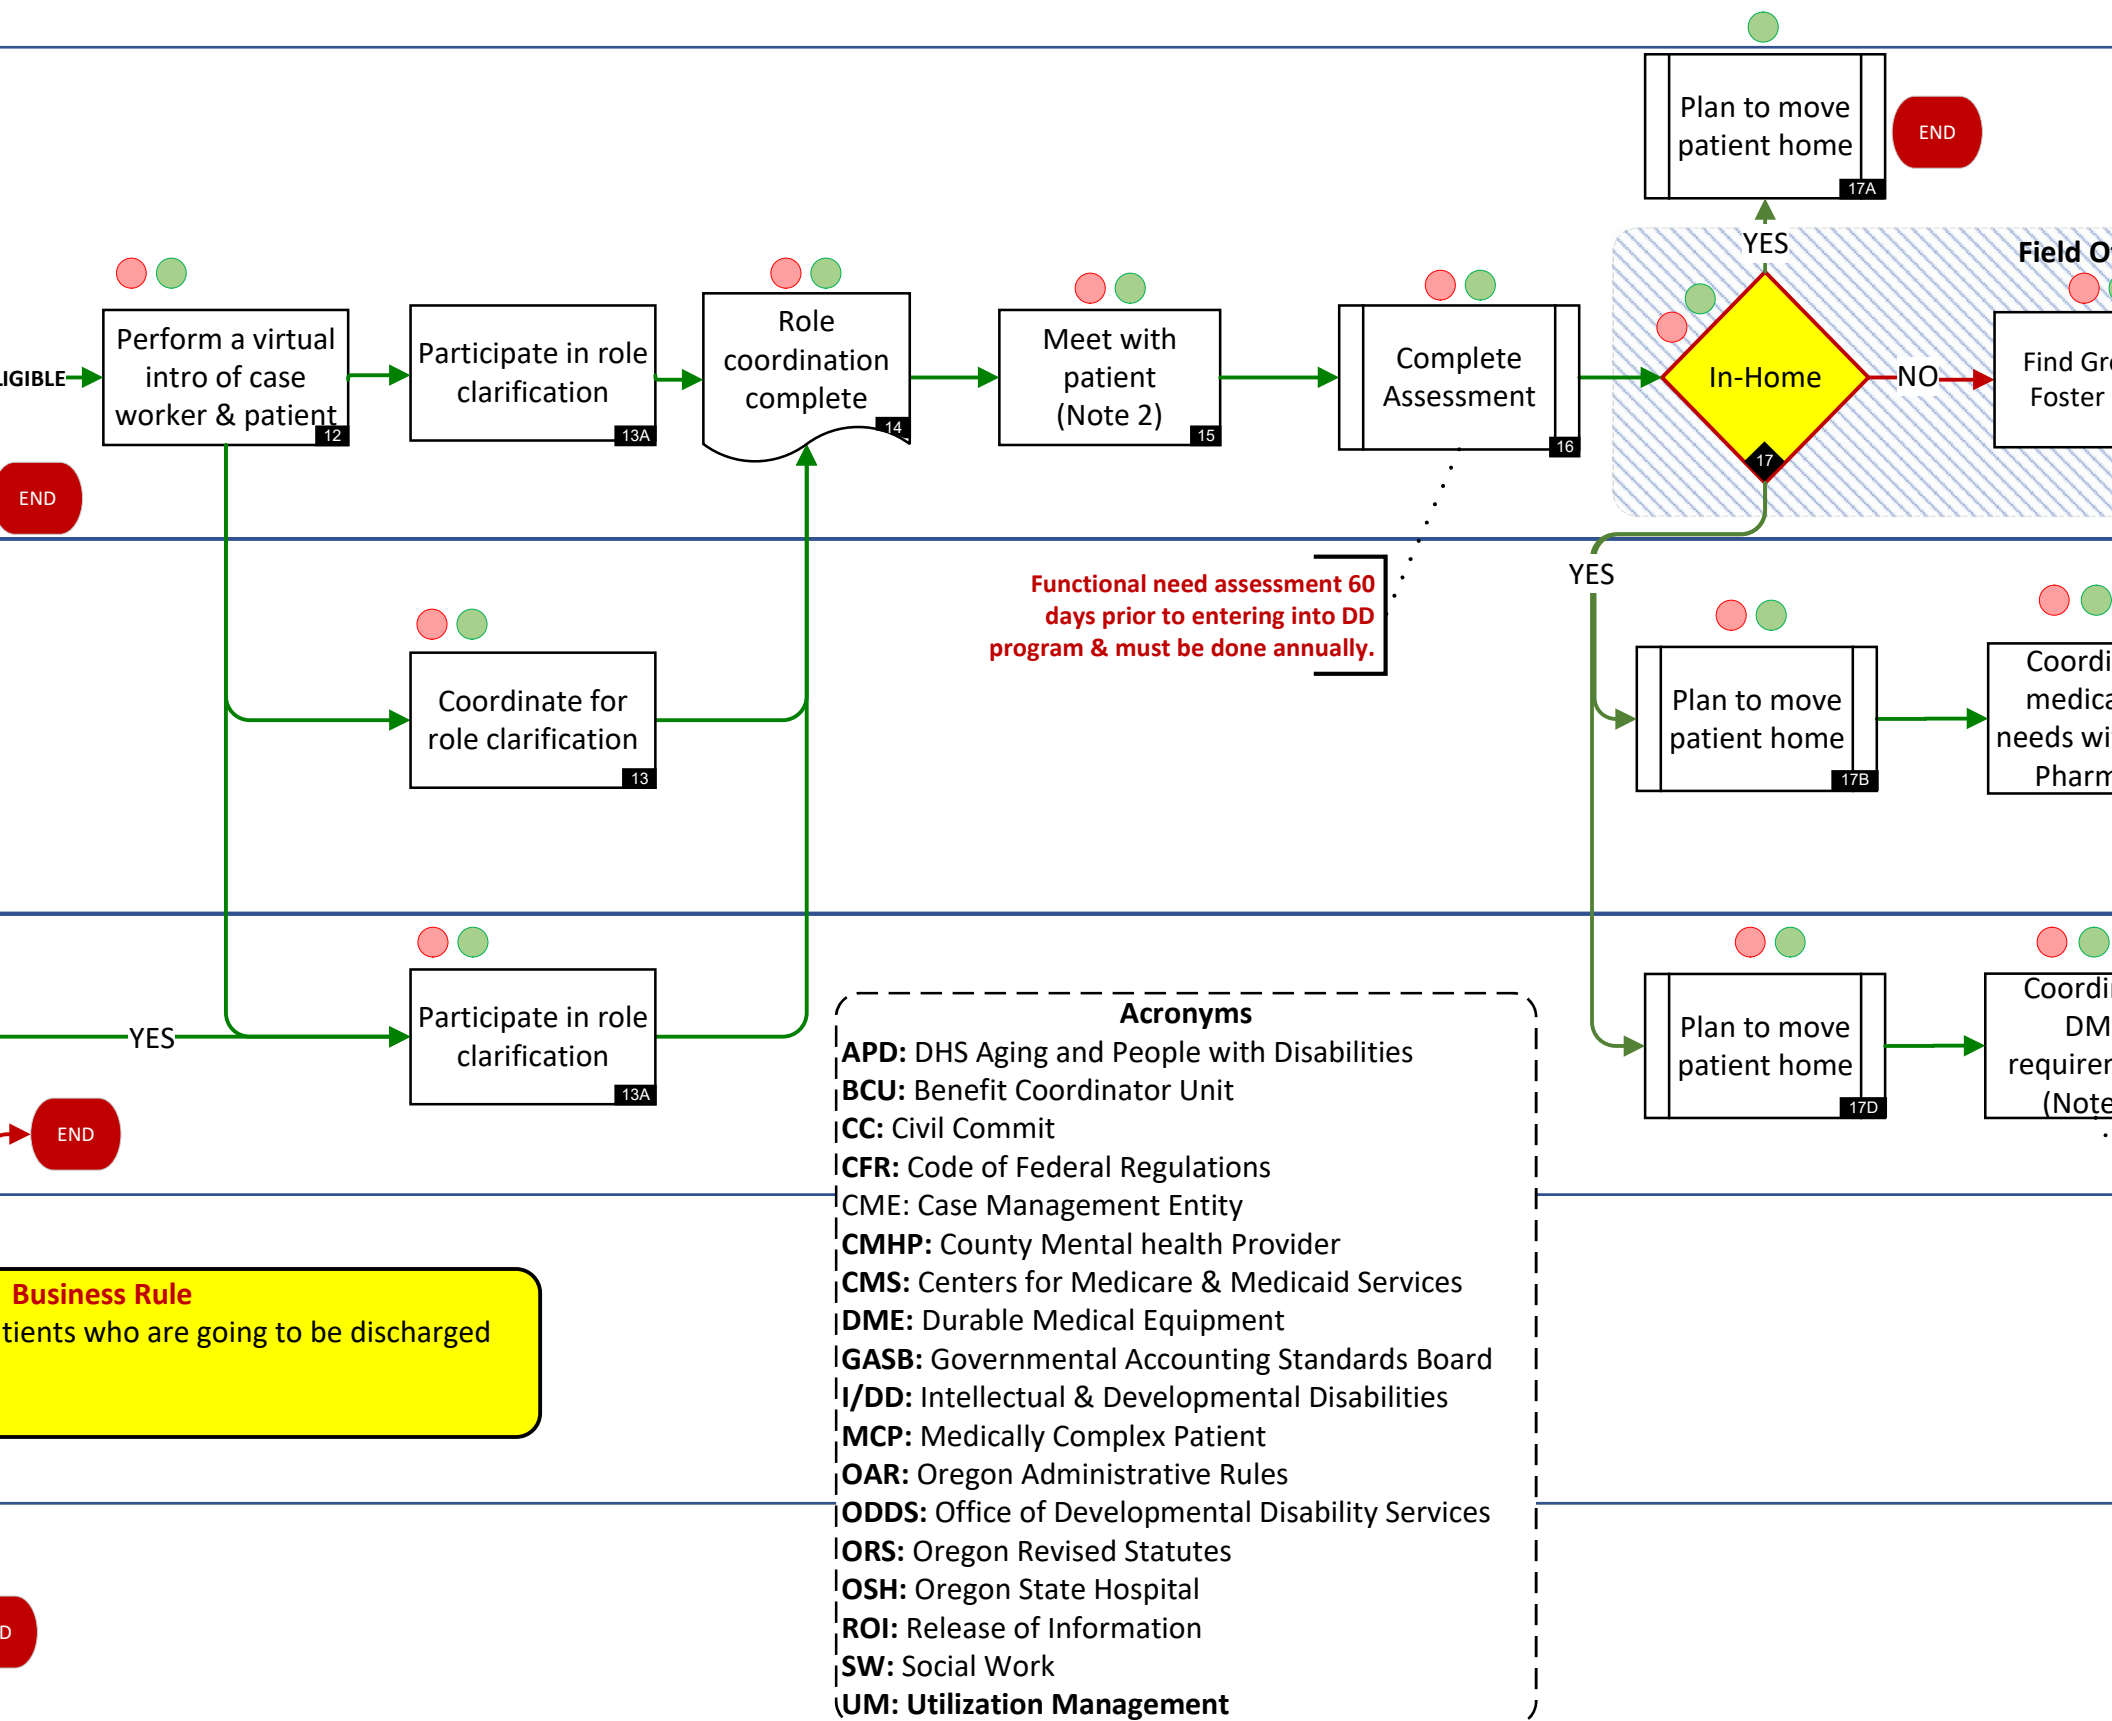

Developmental Disabilities Services

Notify if approved or disapproved.
BCU tracks application progress.

Flowchart Shapes