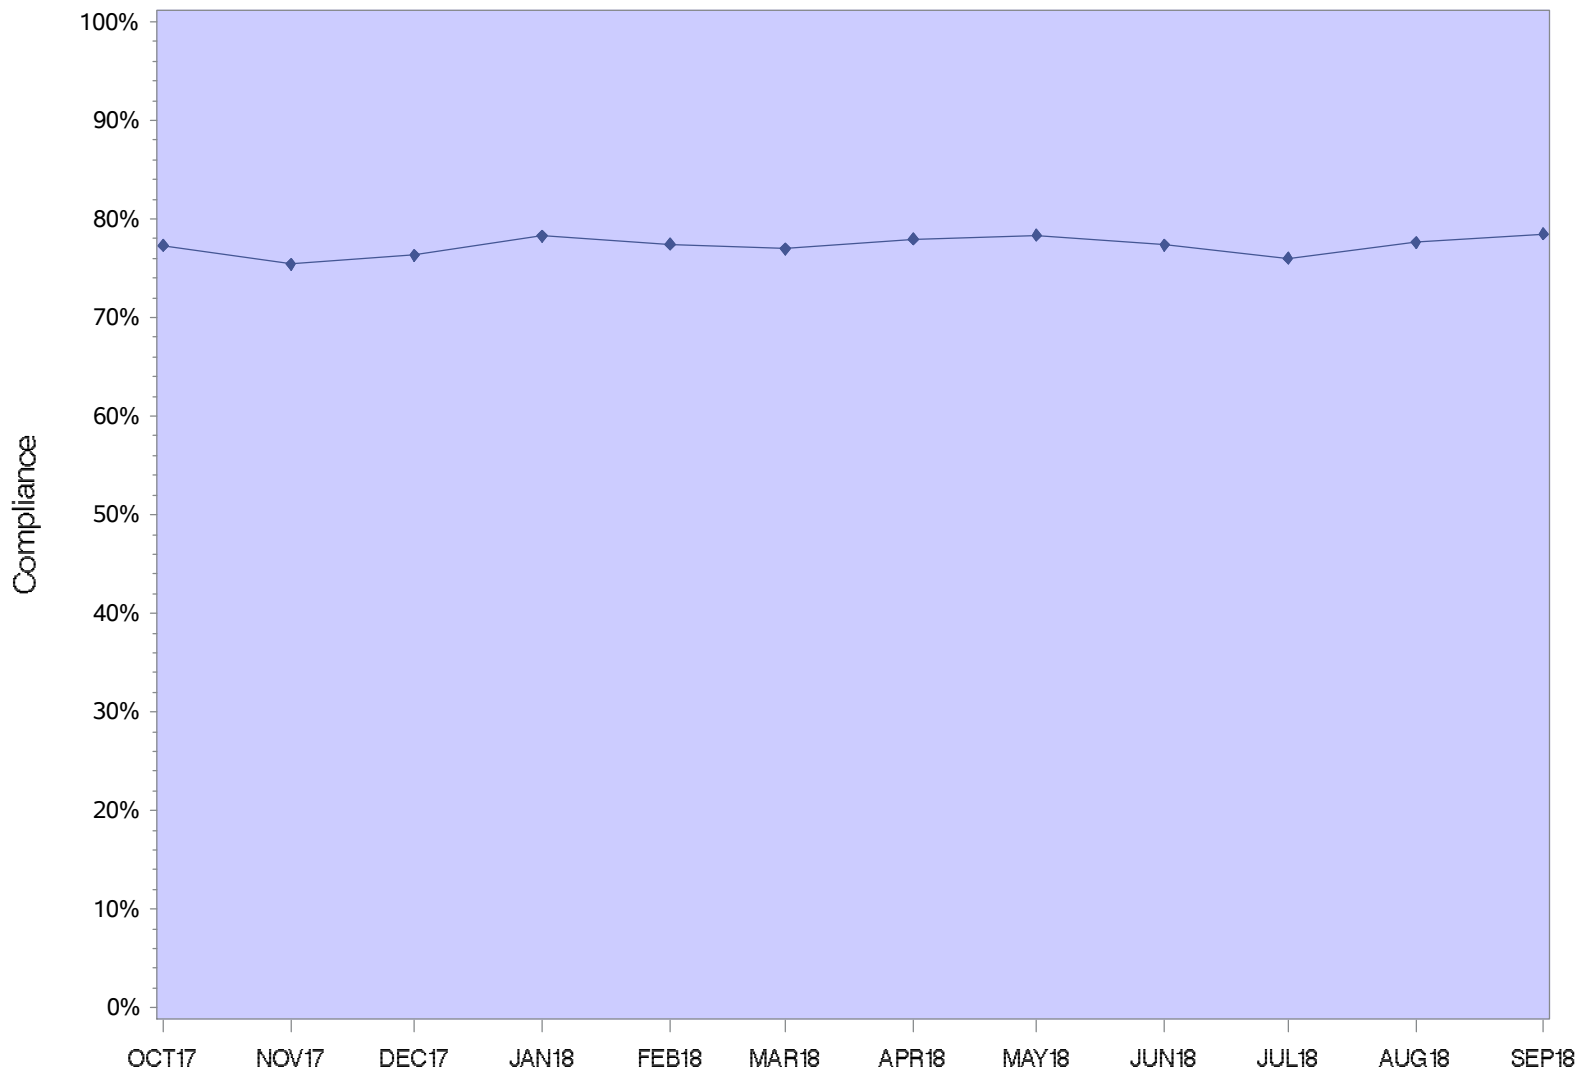

Coffee Creek Correctional Facility

CCCF Minimum

Coffee Creek Intake Center

Columbia River Correctional Institution

DRCI Minimum

Eastern Oregon Correctional Institution

Mill Creek Correctional Facility

Oregon State Correctional Institution

Oregon State Penitentiary

Powder River Correctional Facility

Jackson County Re-entry

Lane County Re-Entry

Shutter Creek Correctional Institution

Santiam Correctional Institution

South Fork Forest Camp

Snake River Correctional Institution