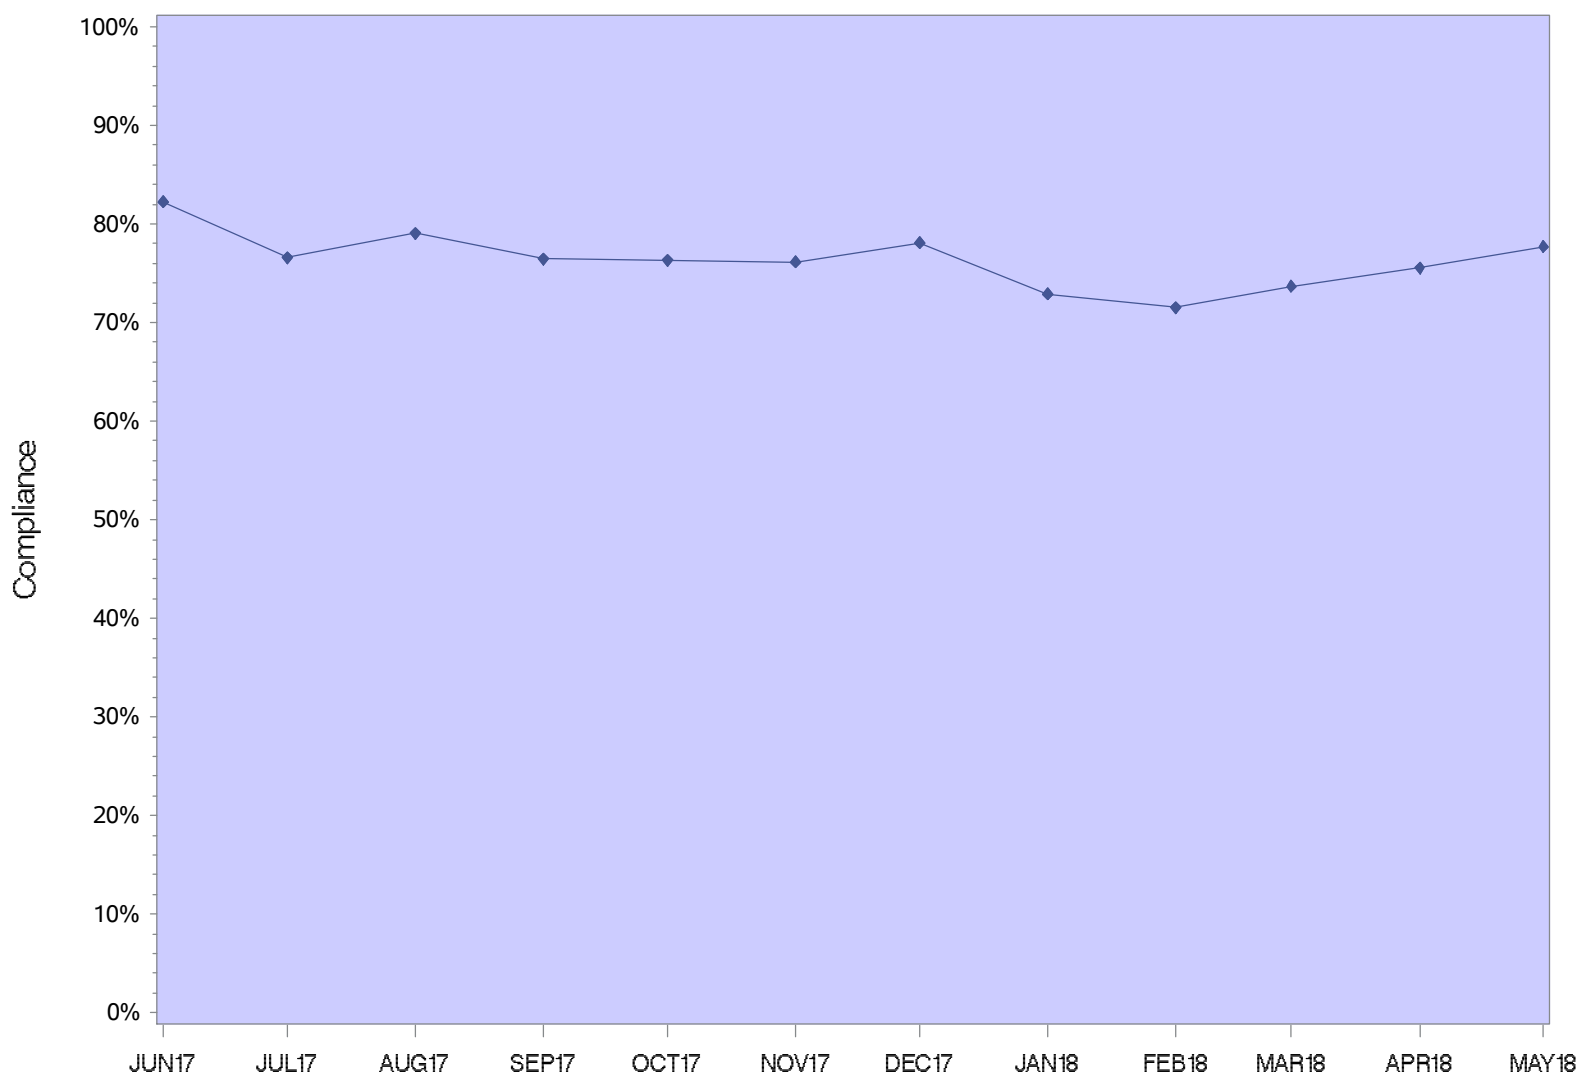

Coffee Creek Correctional Facility

CCCF Minimum

Coffee Creek Intake Center

Columbia River Correctional Institution

DRCI Minimum

Eastern Oregon Correctional Institution

Mill Creek Correctional Facility

Oregon State Correctional Institution

Oregon State Penitentiary

Powder River Correctional Facility

Jackson County Re-entry

Lane County Re-Entry

Shutter Creek Correctional Institution

Santiam Correctional Institution

South Fork Forest Camp

Snake River Correctional Institution