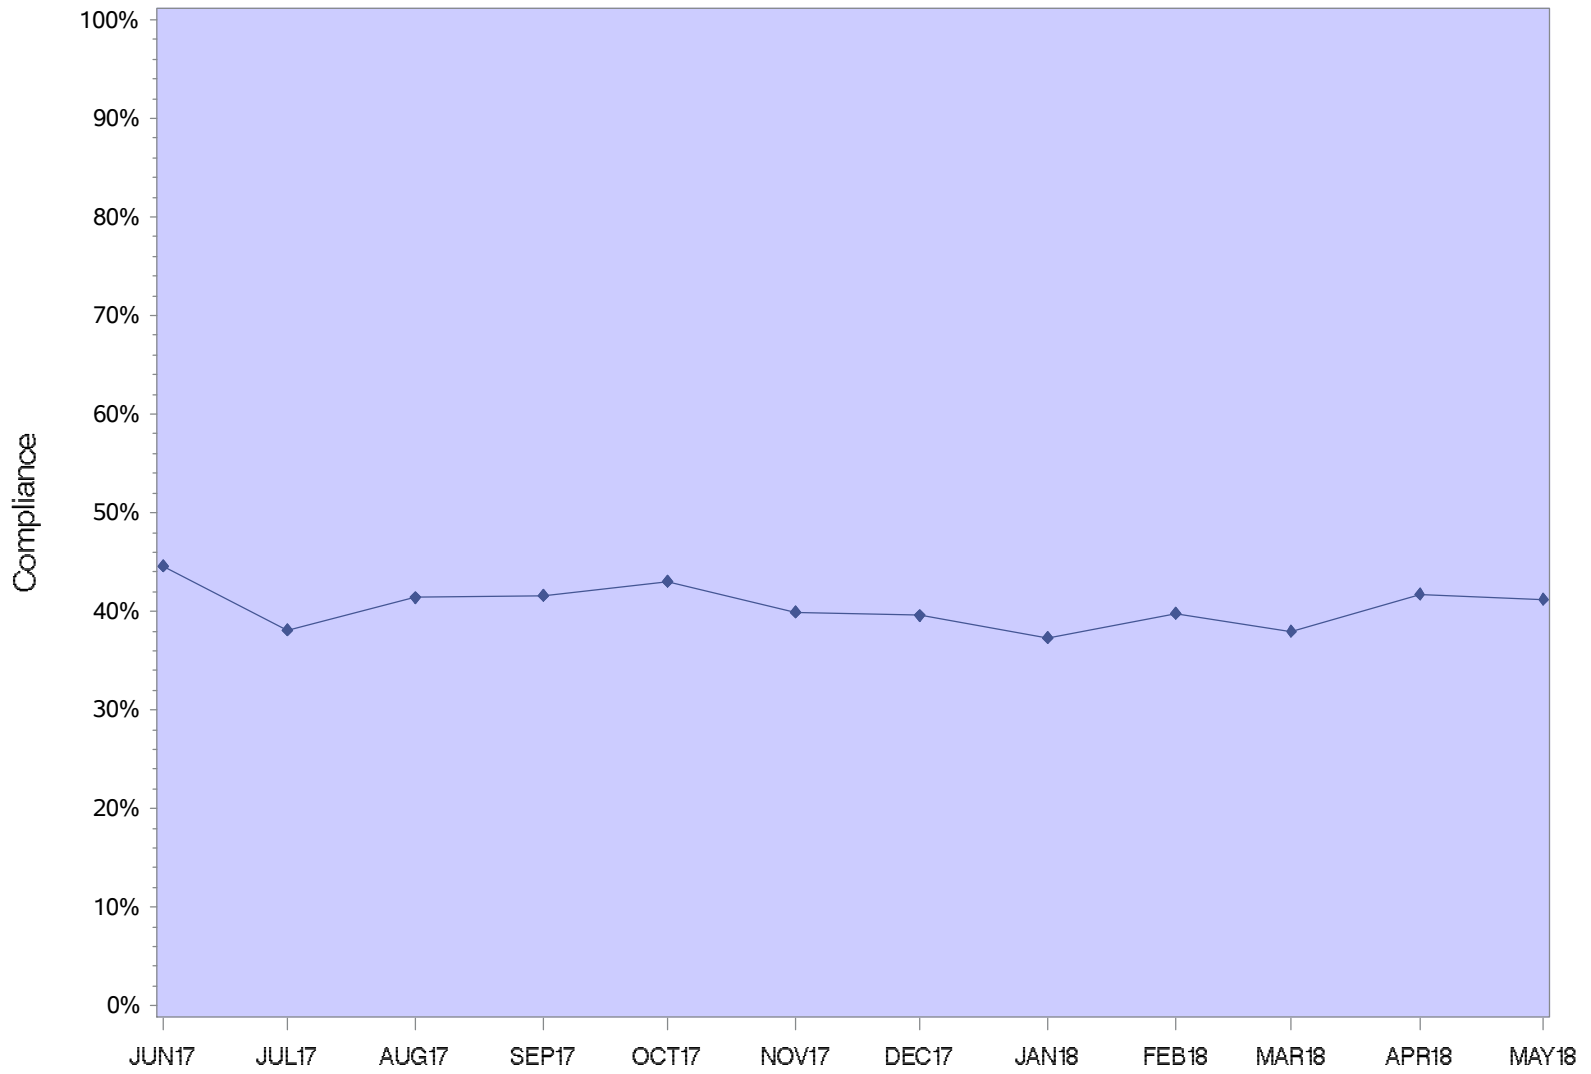

TRCI Minimum

Two Rivers Correctional Institution