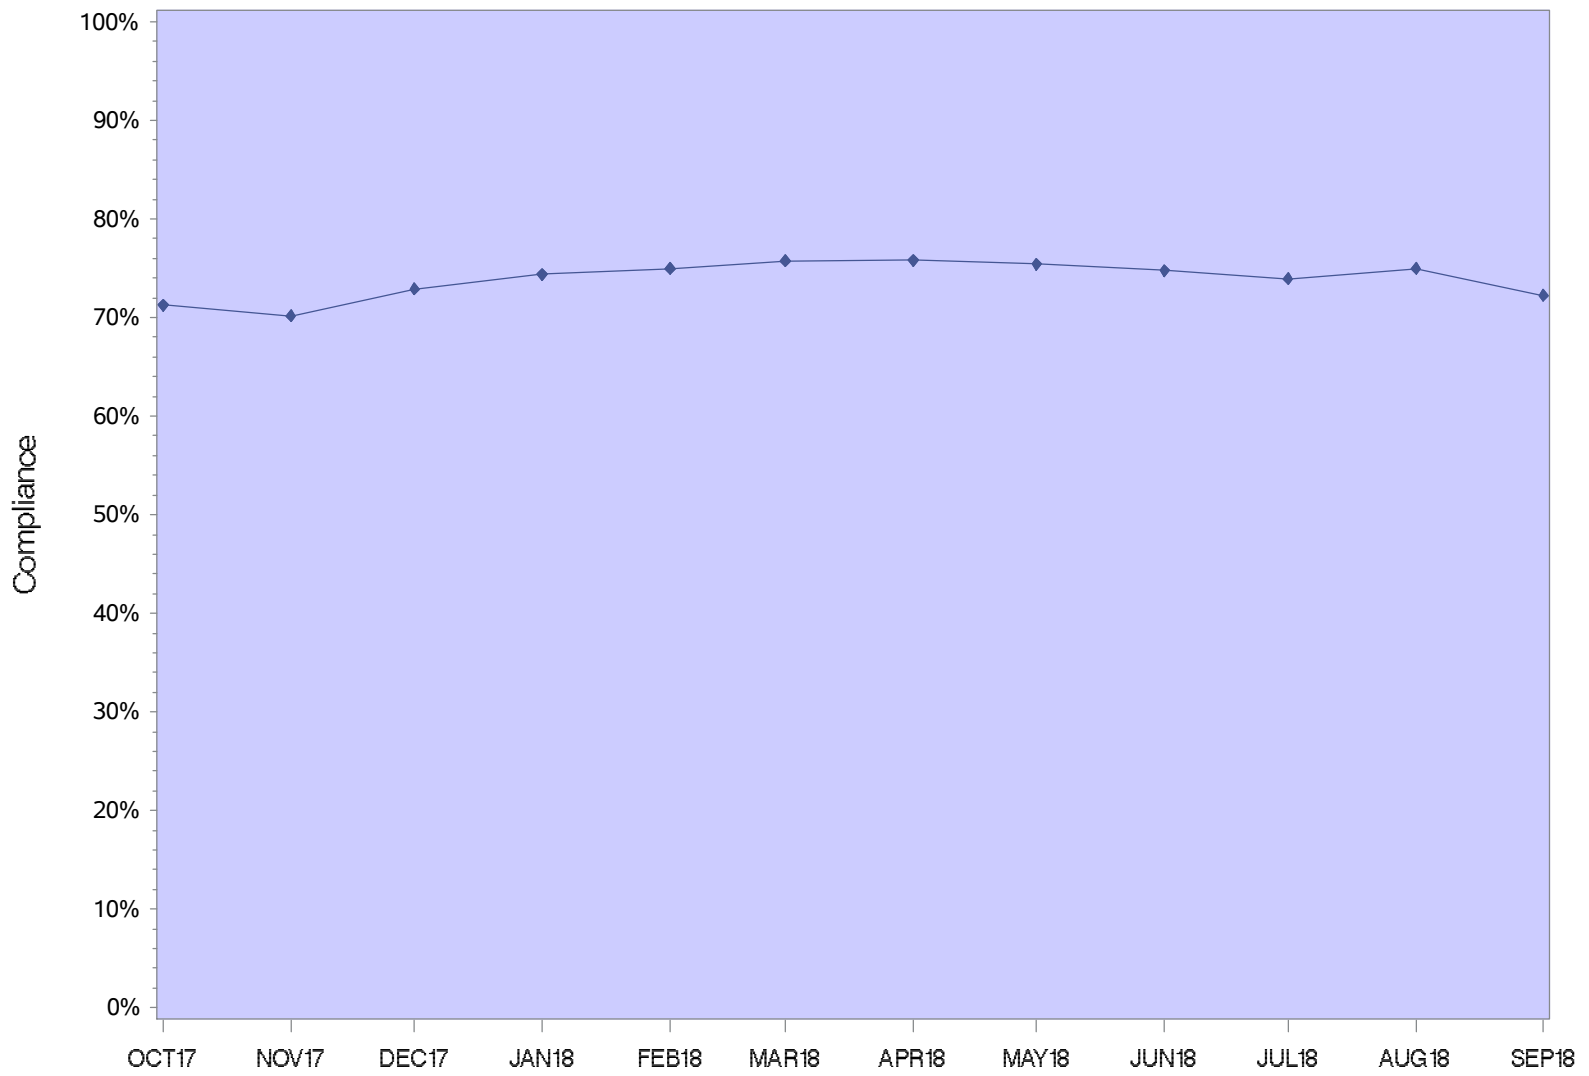

Coffee Creek Correctional Facility

CCCF Minimum

Coffee Creek Intake Center

Columbia River Correctional Institution

DRCI Minimum

Eastern Oregon Correctional Institution

Mill Creek Correctional Facility

Oregon State Correctional Institution

Oregon State Penitentiary

Powder River Correctional Facility

Jackson County Re-entry

Lane County Re-Entry

Shutter Creek Correctional Institution

Santiam Correctional Institution

South Fork Forest Camp

Snake River Correctional Institution