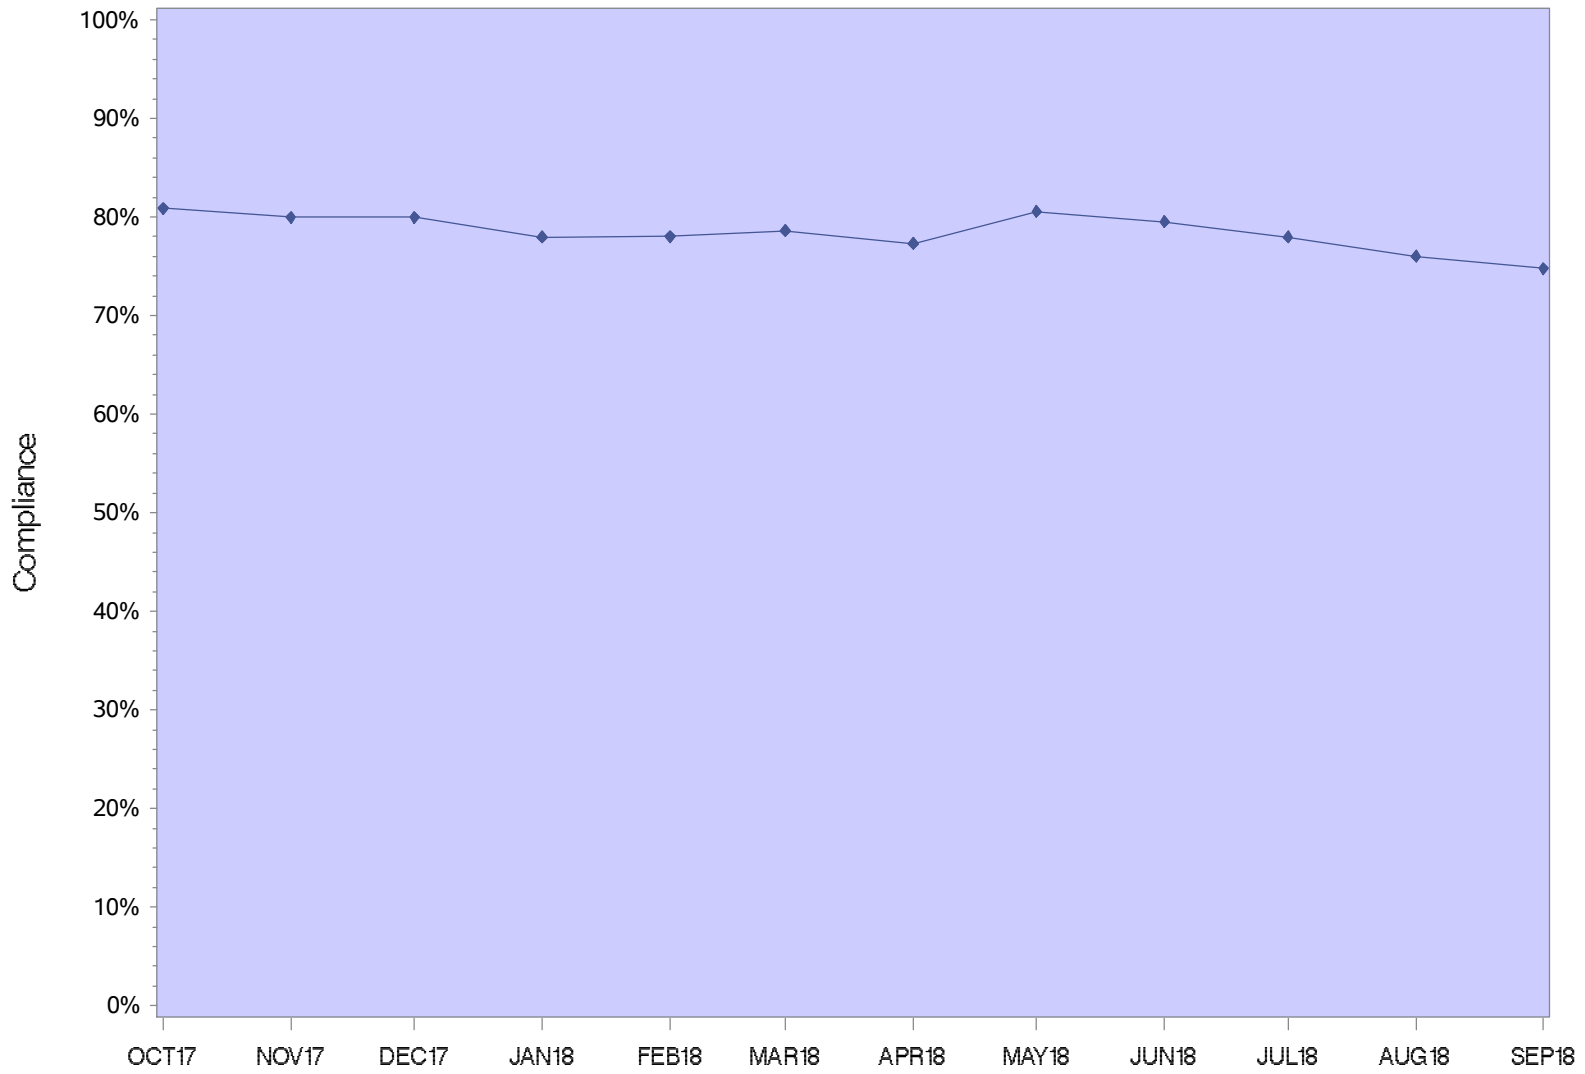

Coffee Creek Correctional Facility

CCCF Minimum

Coffee Creek Intake Center

Columbia River Correctional Institution

DRCI Minimum

Eastern Oregon Correctional Institution

Mill Creek Correctional Facility

Oregon State Correctional Institution

Oregon State Penitentiary

Powder River Correctional Facility

Jackson County Re-entry

Lane County Re-Entry

Shutter Creek Correctional Institution

Santiam Correctional Institution

South Fork Forest Camp

Snake River Correctional Institution