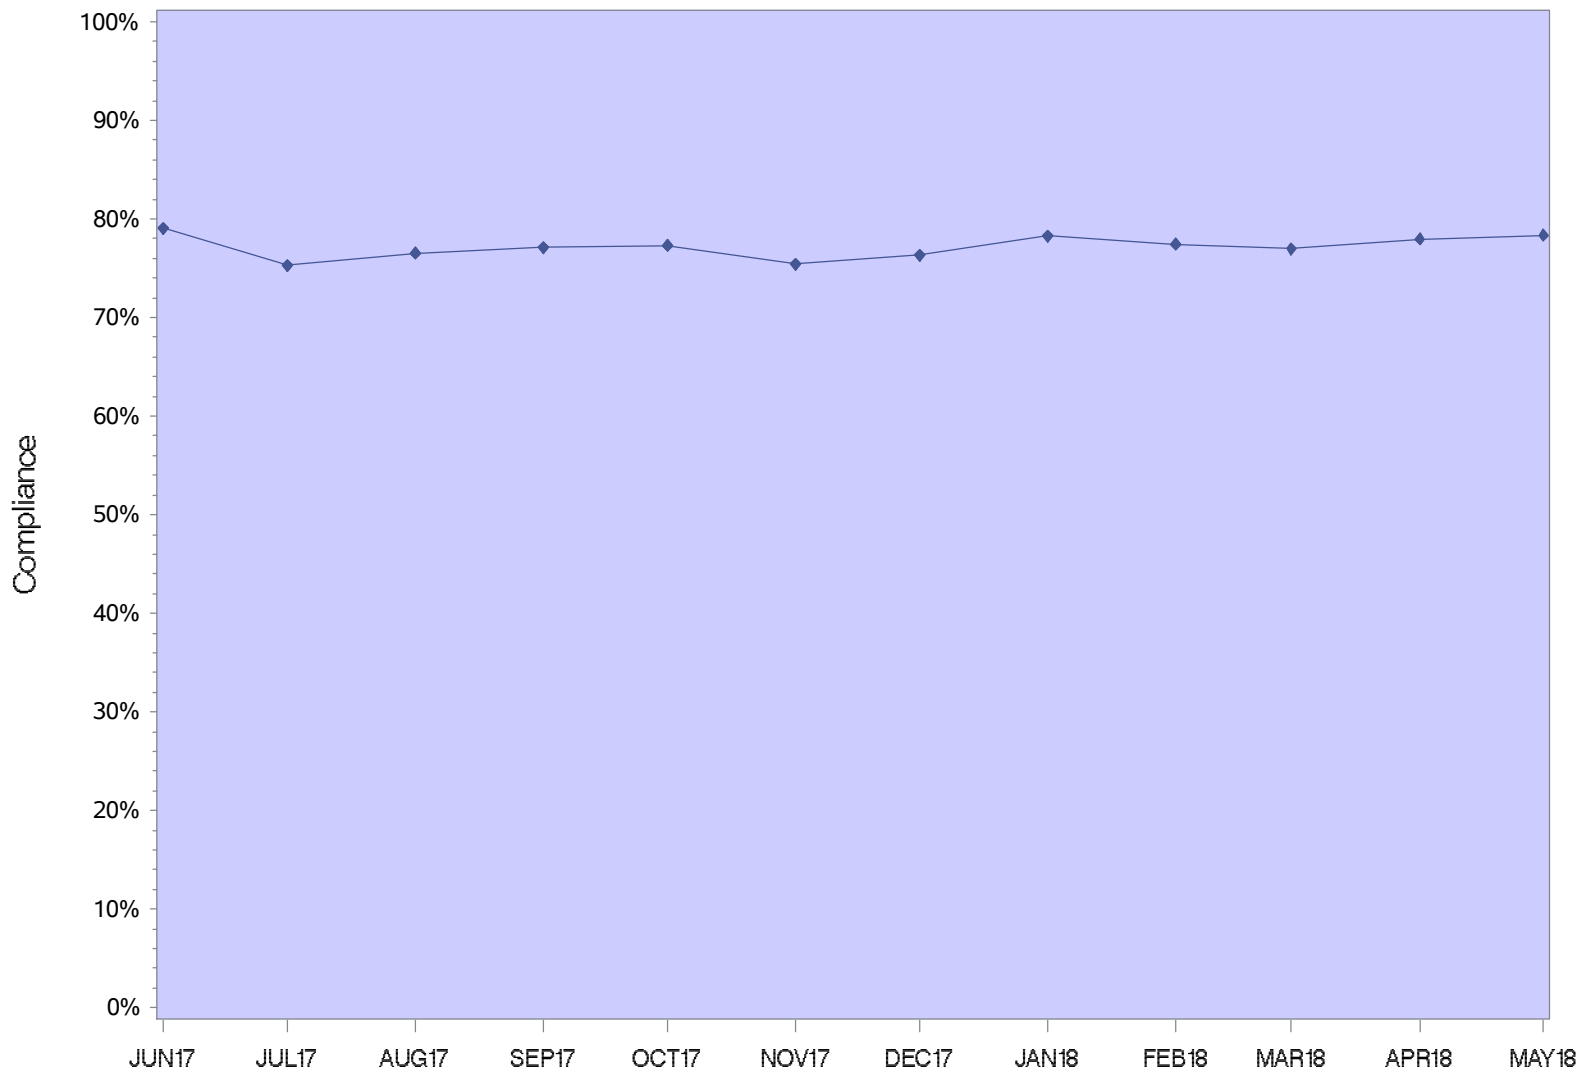

Coffee Creek Correctional Facility

CCCF Minimum

Coffee Creek Intake Center

Columbia River Correctional Institution

DRCI Minimum

Eastern Oregon Correctional Institution

Mill Creek Correctional Facility

Oregon State Correctional Institution

Oregon State Penitentiary

Powder River Correctional Facility

Jackson County Re-entry

Lane County Re-Entry

Shutter Creek Correctional Institution

Santiam Correctional Institution

South Fork Forest Camp

Snake River Correctional Institution