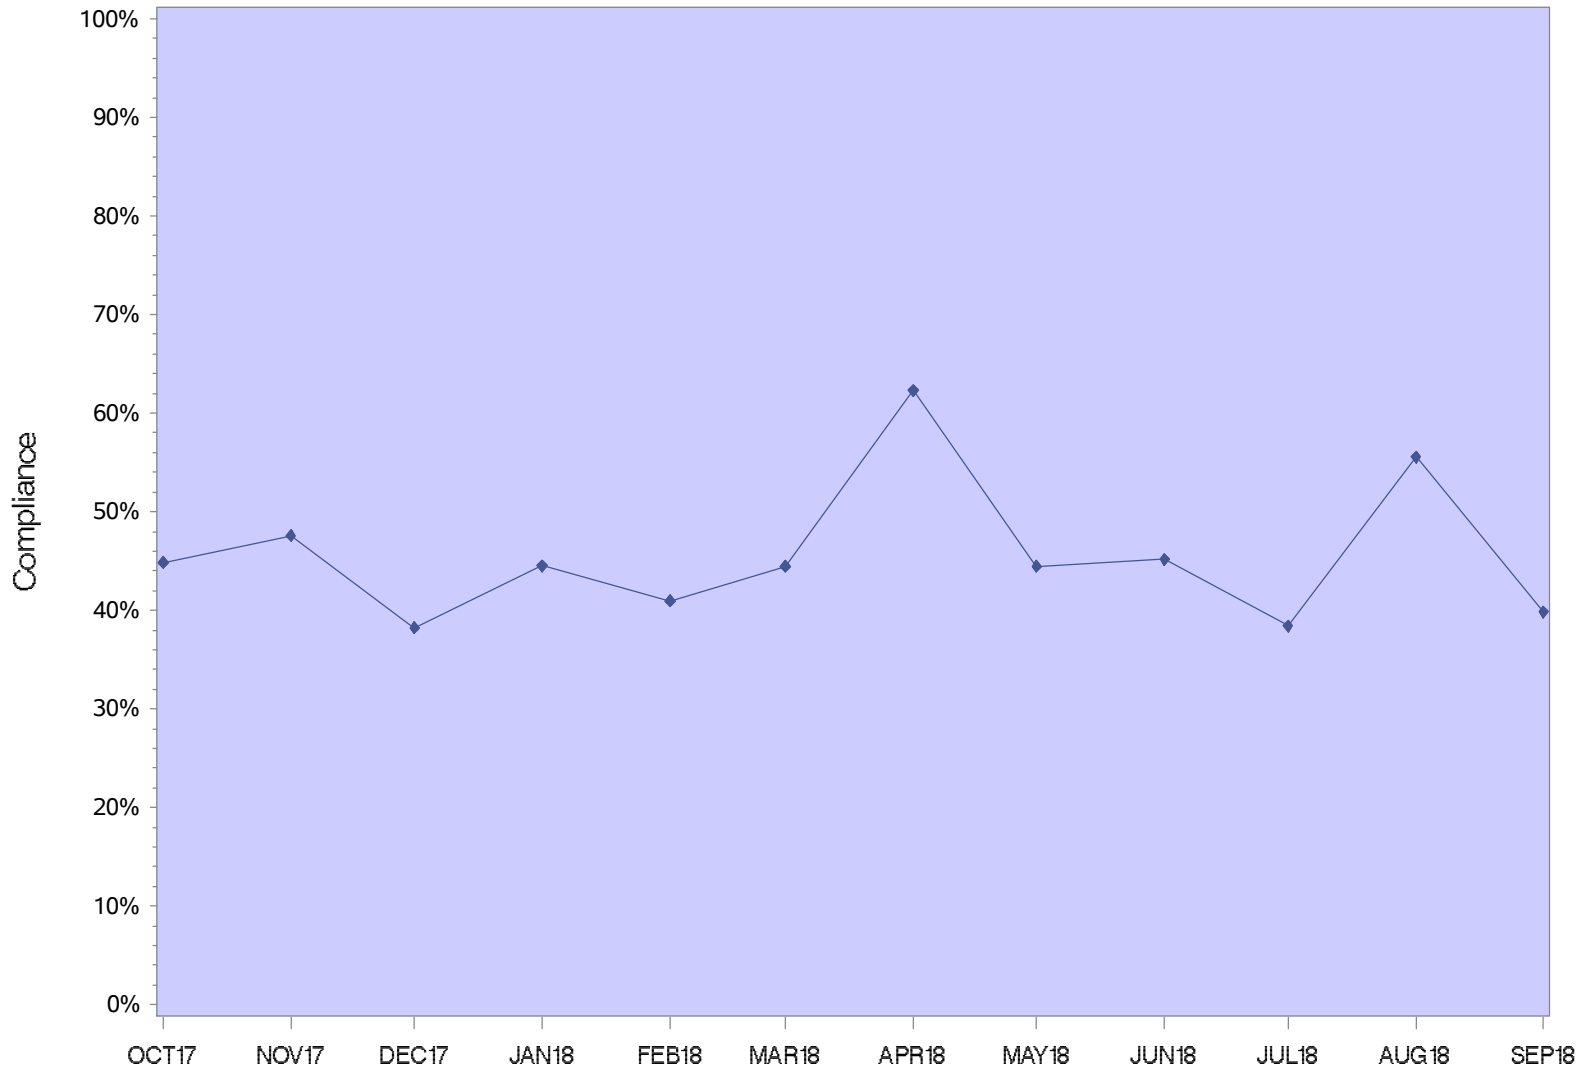

Oregon State Penitentiary

Powder River Correctional Facility

Jackson County Re-entry

Lane County Re-Entry

Shutter Creek Correctional Institution

Santiam Correctional Institution

South Fork Forest Camp

Snake River Correctional Institution

SRCI Minimum

Two Rivers Correctional Institution

TRCI Minimum

Warner Creek Correctional Facility

ALL OREGON INSTITUTIONS