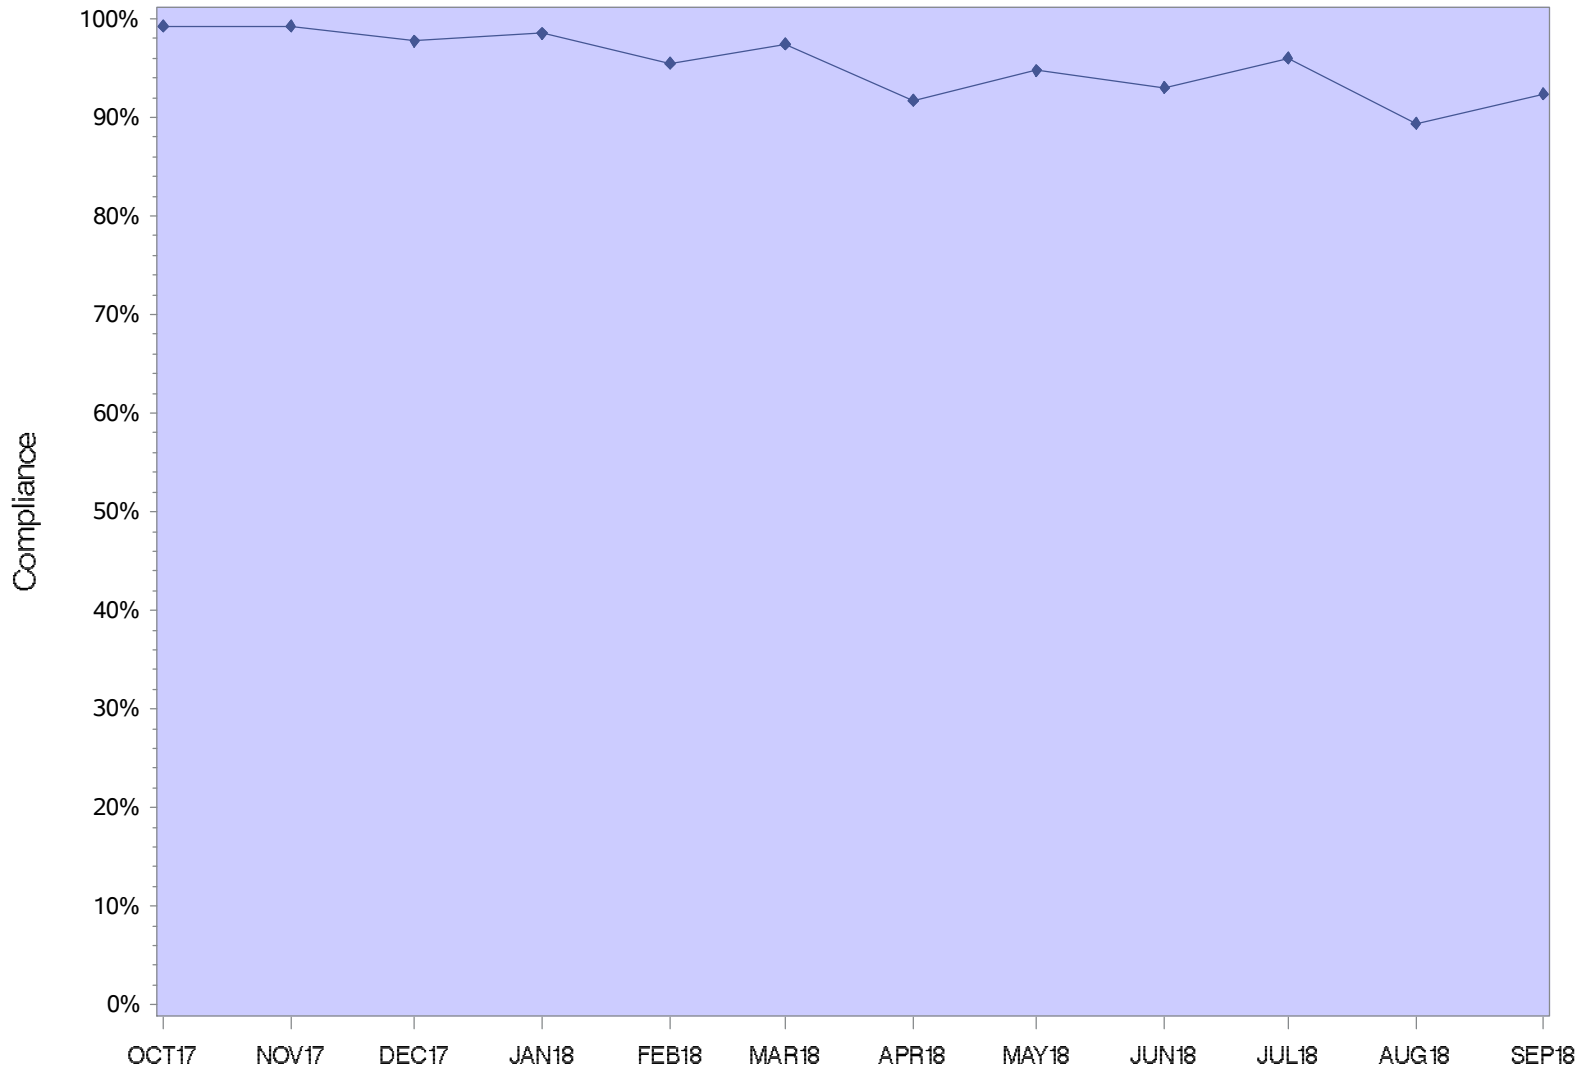

Coffee Creek Correctional Facility

CCCF Minimum

Coffee Creek Intake Center

Columbia River Correctional Institution

DRCI Minimum

Eastern Oregon Correctional Institution

Mill Creek Correctional Facility

Oregon State Correctional Institution

Oregon State Penitentiary

Powder River Correctional Facility

Jackson County Re-entry

Lane County Re-Entry

Shutter Creek Correctional Institution

Santiam Correctional Institution

South Fork Forest Camp

Snake River Correctional Institution

SRCI Minimum

Two Rivers Correctional Institution

TRCI Minimum

Warner Creek Correctional Facility

ALL OREGON INSTITUTIONS