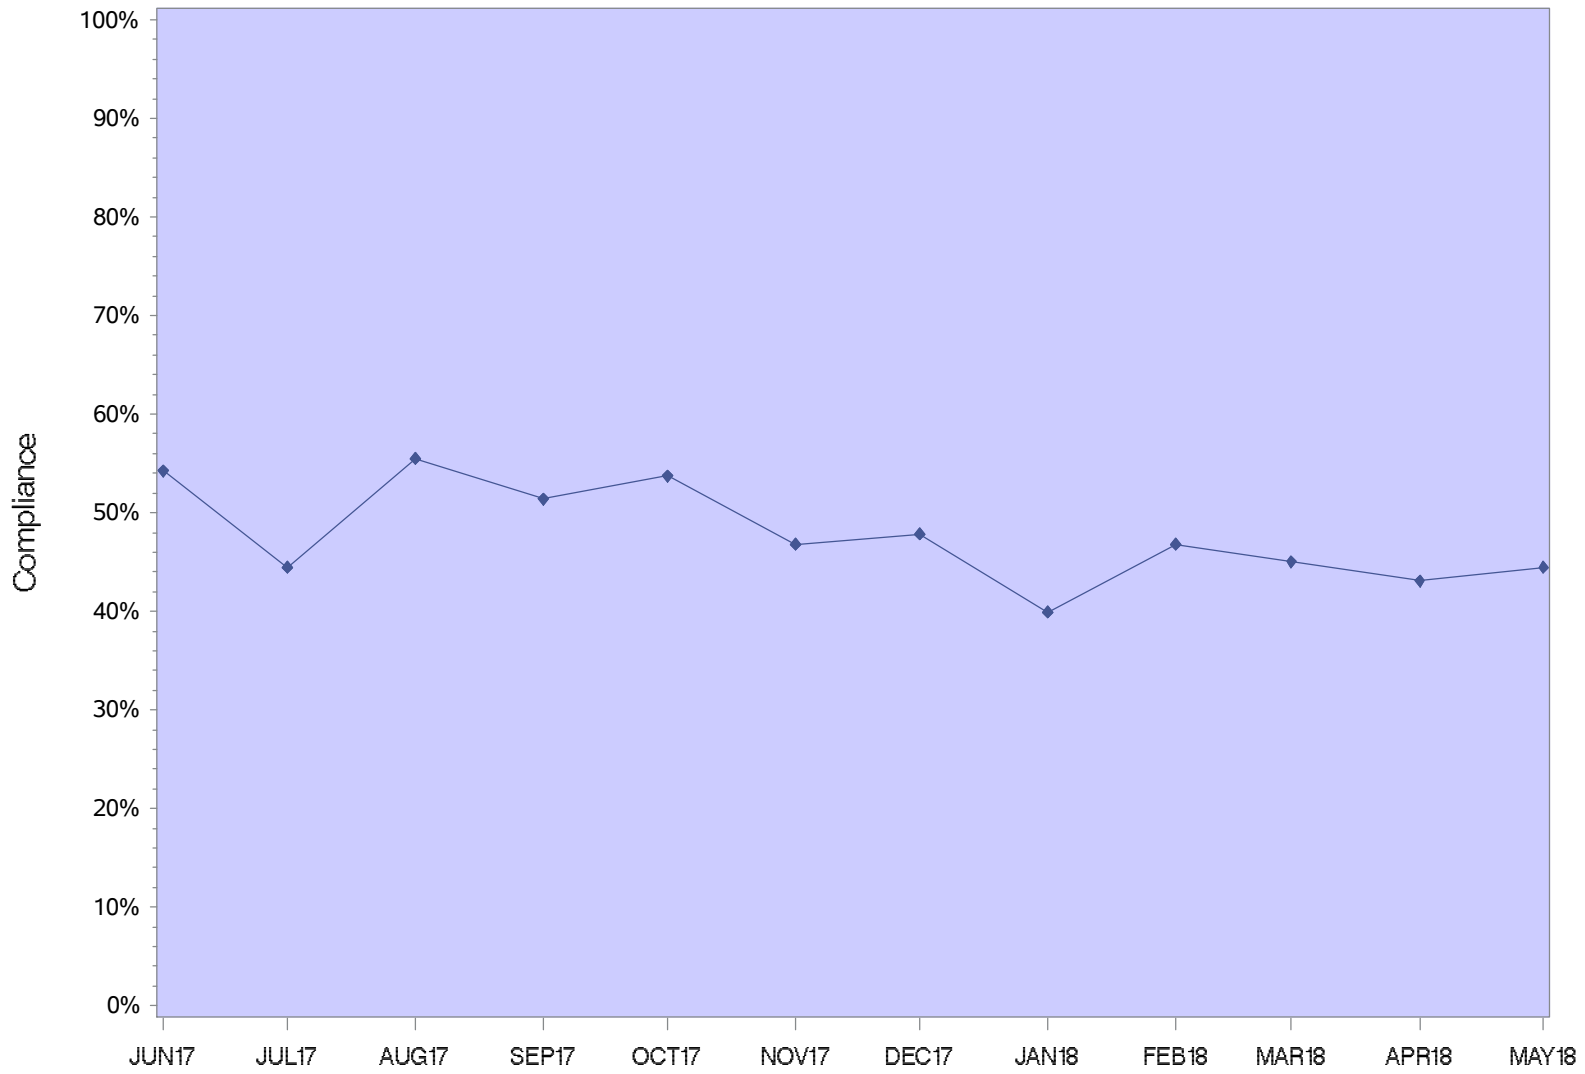

Oregon State Penitentiary

Powder River Correctional Facility

Jackson County Re-entry

Lane County Re-Entry

Shutter Creek Correctional Institution

Santiam Correctional Institution

South Fork Forest Camp

Snake River Correctional Institution