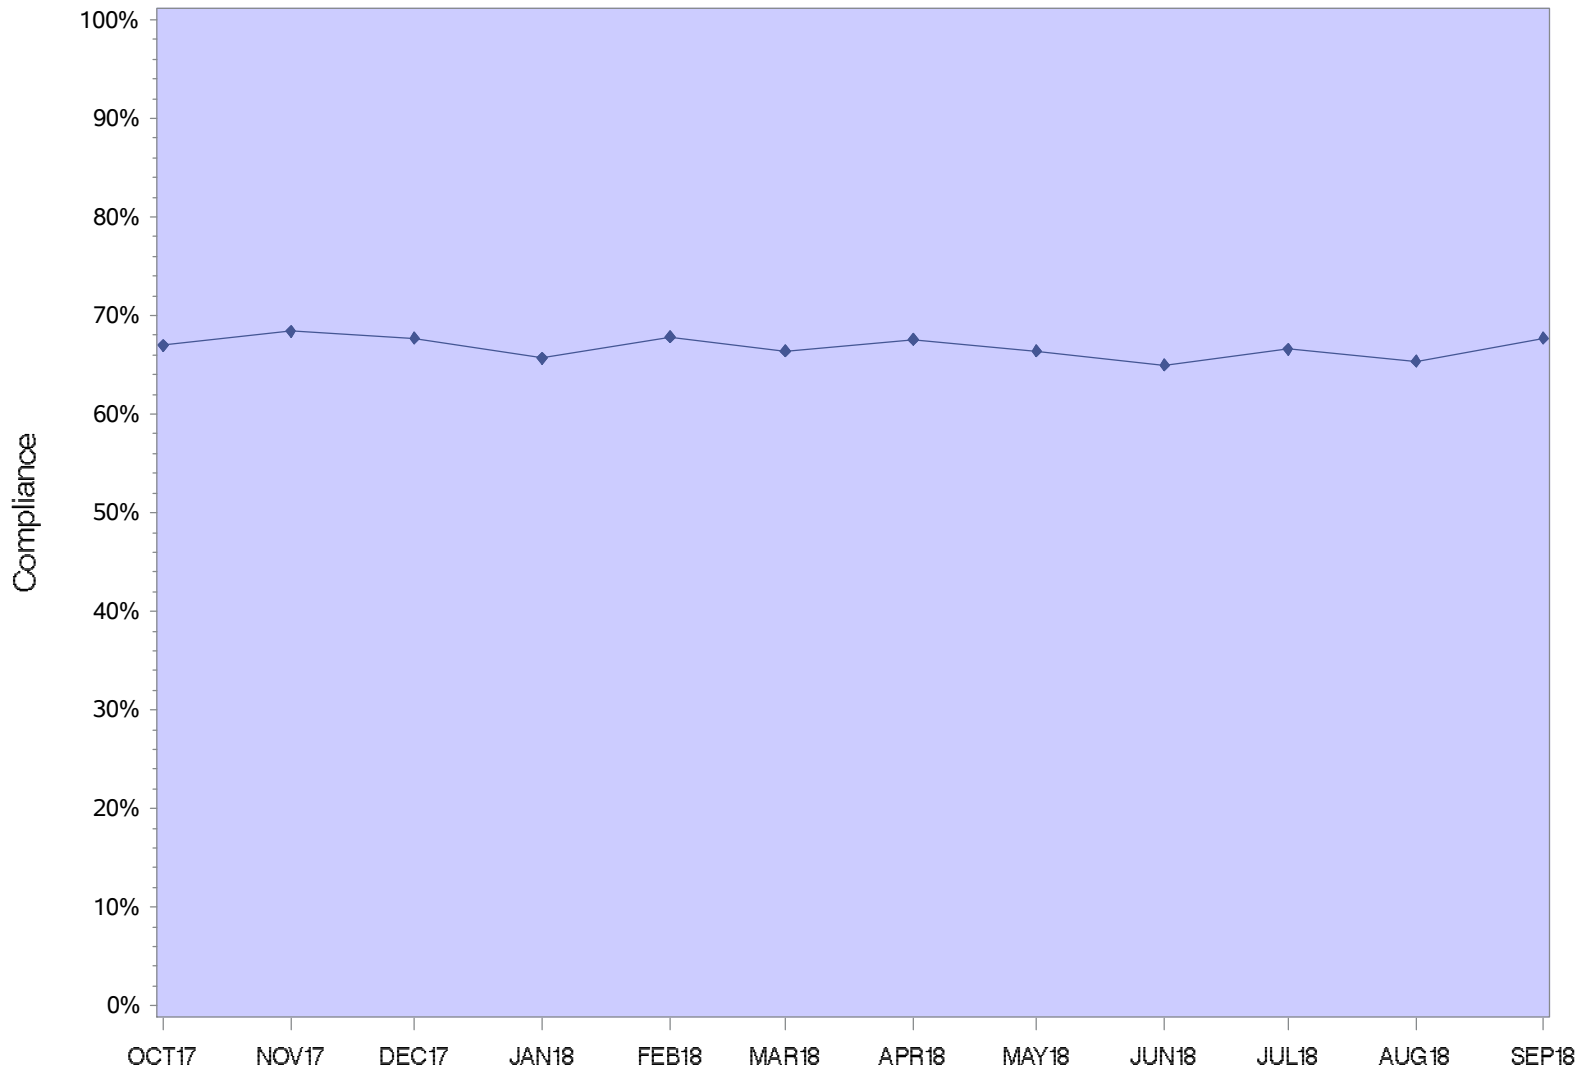

Oregon State Penitentiary

Powder River Correctional Facility

Jackson County Re-entry

Lane County Re-Entry

Shutter Creek Correctional Institution

Santiam Correctional Institution

South Fork Forest Camp

Snake River Correctional Institution