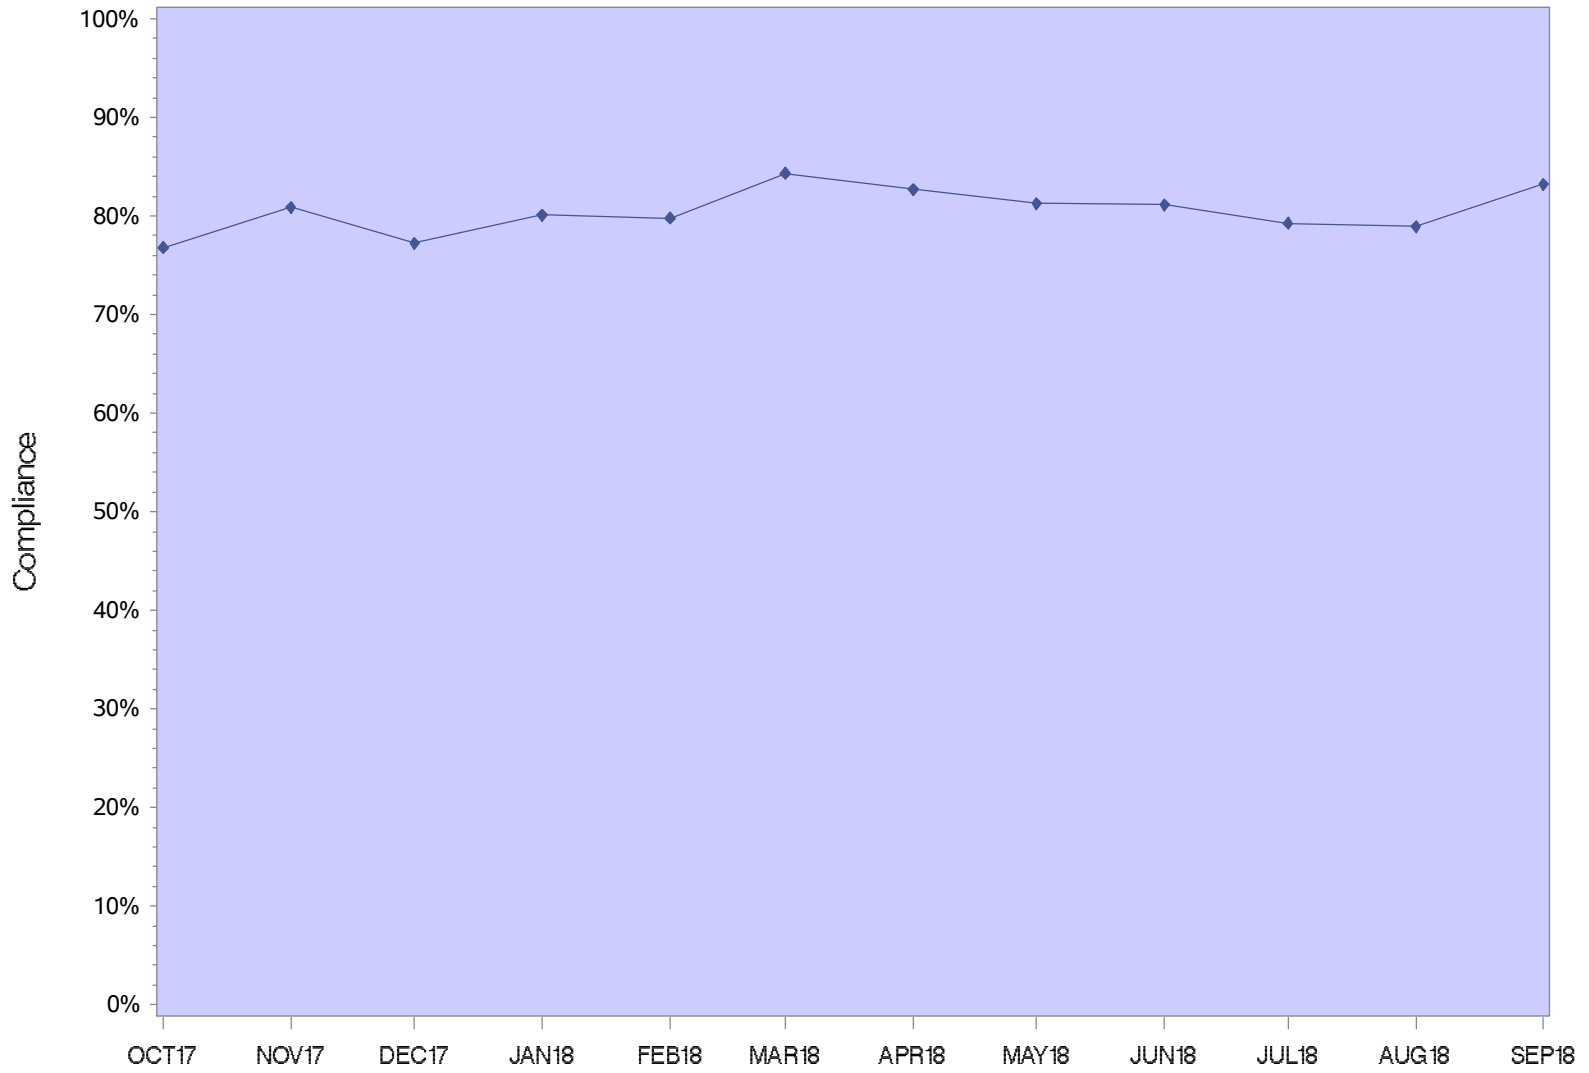

Coffee Creek Correctional Facility

CCCF Minimum

Coffee Creek Intake Center

Columbia River Correctional Institution

DRCI Minimum

Eastern Oregon Correctional Institution

Mill Creek Correctional Facility

Oregon State Correctional Institution

Oregon State Penitentiary

Powder River Correctional Facility

Jackson County Re-entry

Lane County Re-Entry

Shutter Creek Correctional Institution

Santiam Correctional Institution

South Fork Forest Camp

Snake River Correctional Institution