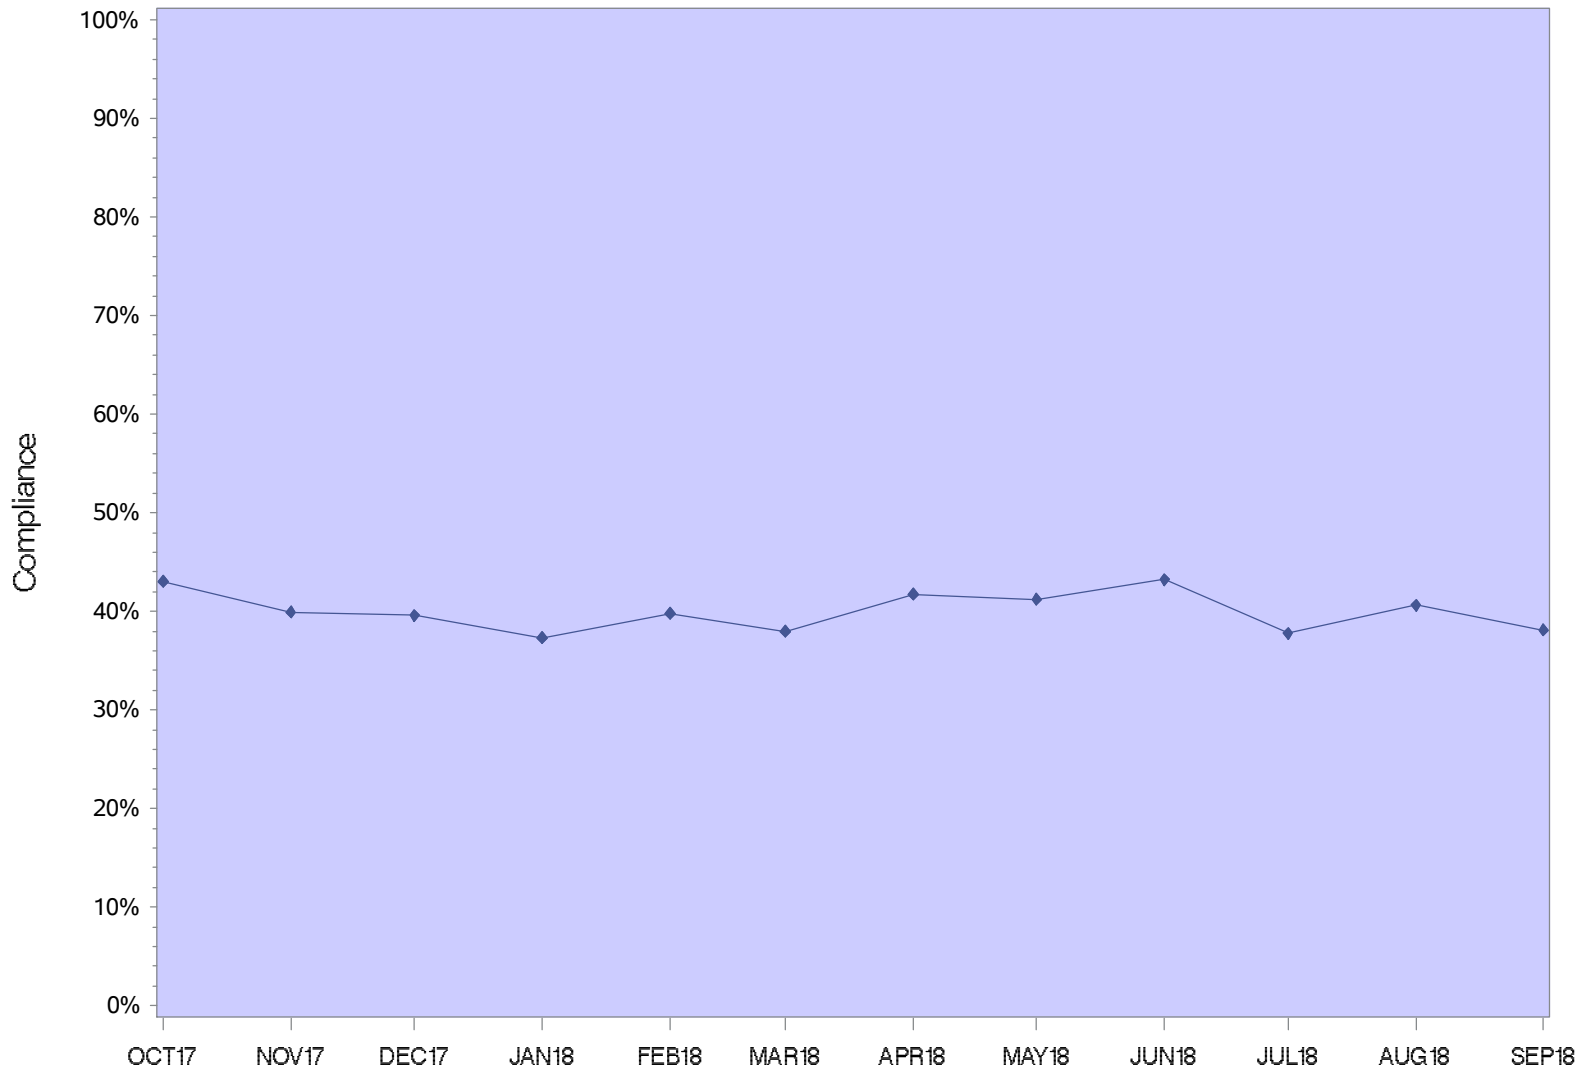

TRCI Minimum

Two Rivers Correctional Institution