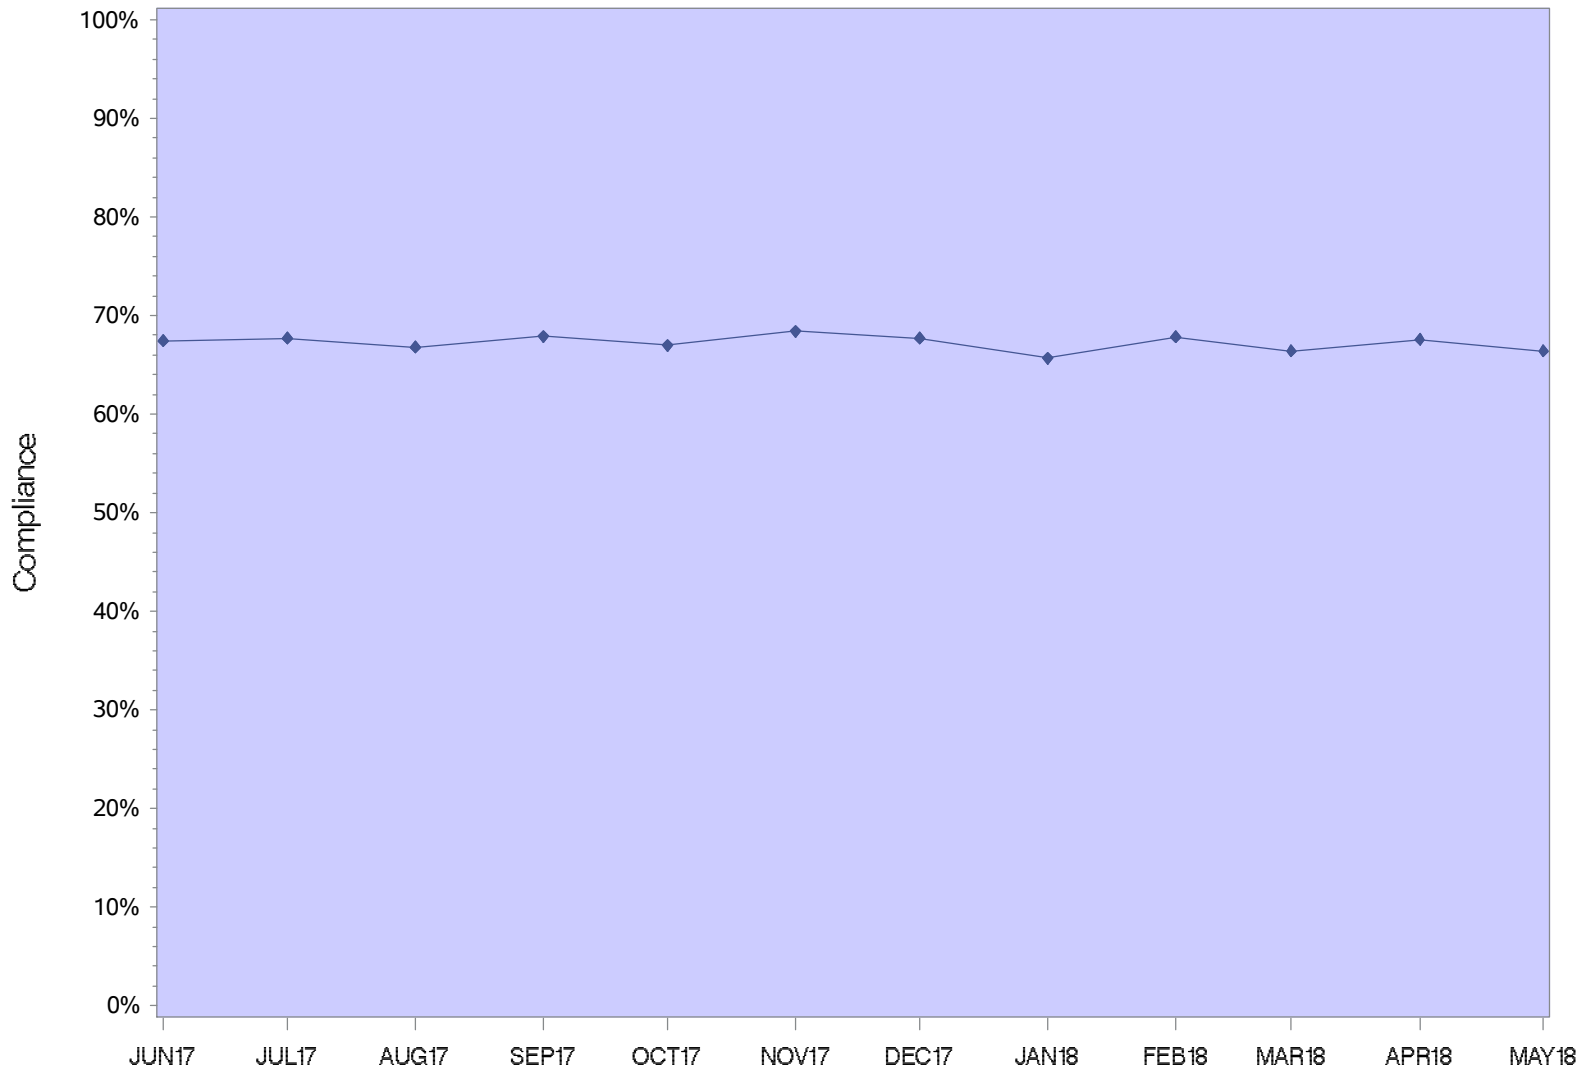

Oregon State Penitentiary

Powder River Correctional Facility

Jackson County Re-entry

Lane County Re-Entry

Shutter Creek Correctional Institution

Santiam Correctional Institution

South Fork Forest Camp

Snake River Correctional Institution