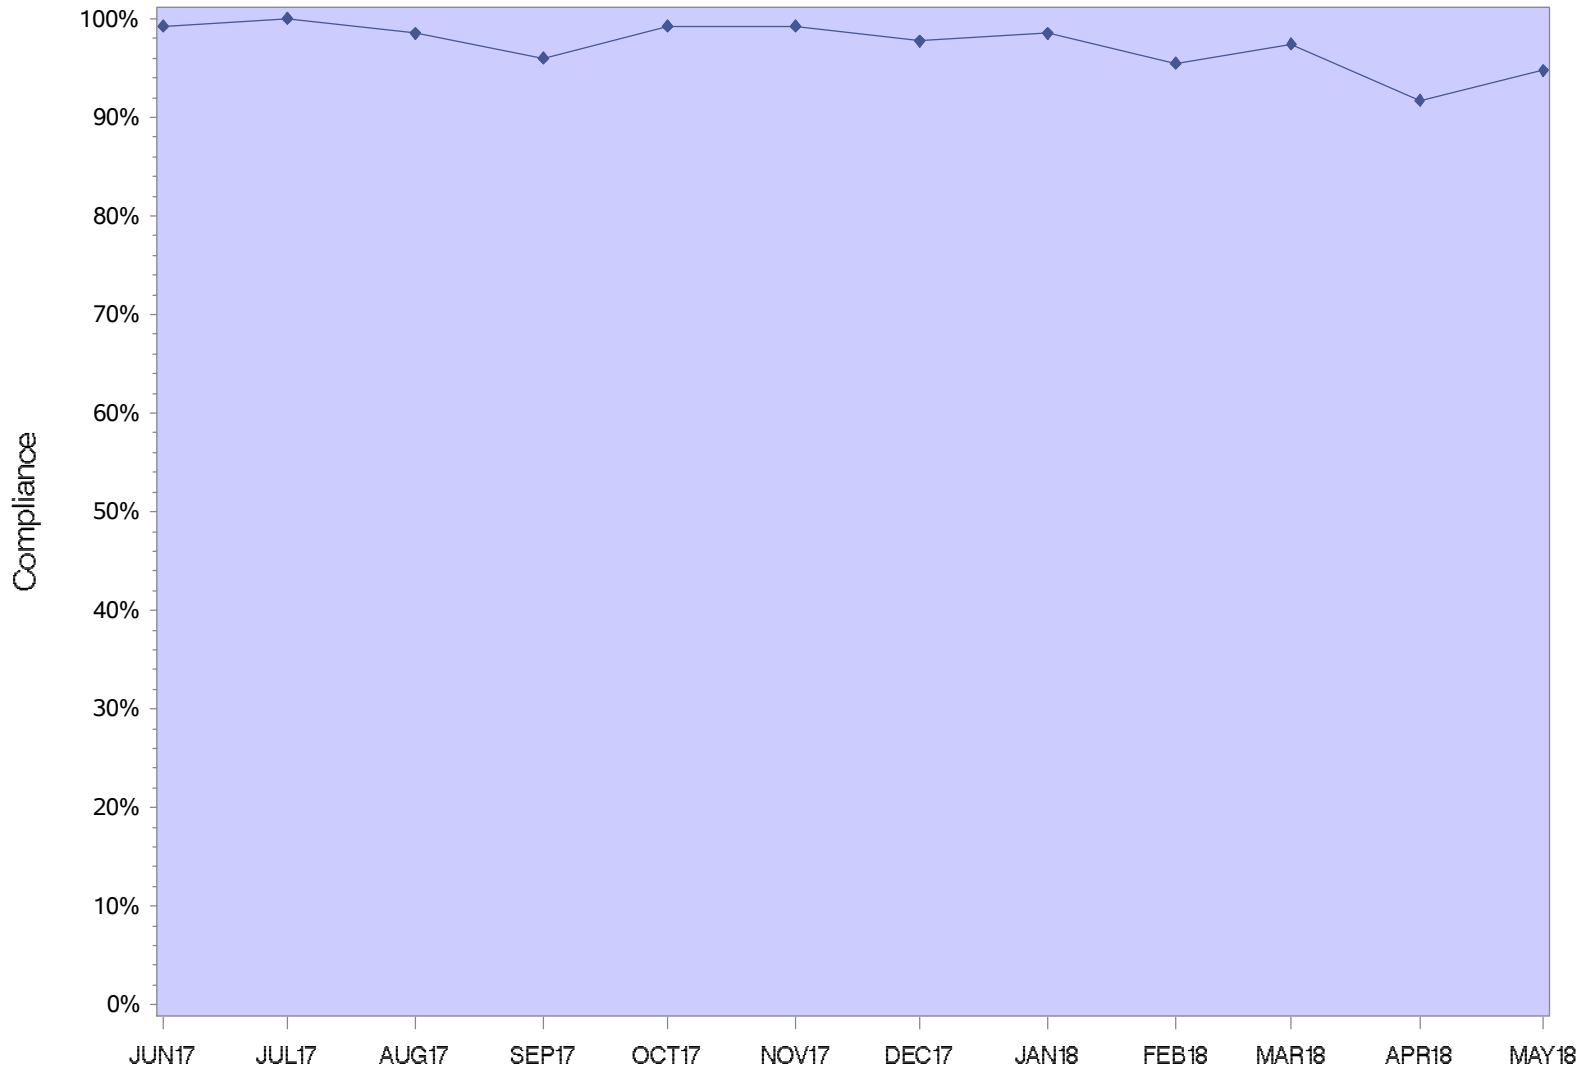

Coffee Creek Correctional Facility

CCCF Minimum

Coffee Creek Intake Center

Columbia River Correctional Institution

DRCI Minimum

Eastern Oregon Correctional Institution

Mill Creek Correctional Facility

Oregon State Correctional Institution

Oregon State Penitentiary

Powder River Correctional Facility

Jackson County Re-entry

Lane County Re-Entry

Shutter Creek Correctional Institution

Santiam Correctional Institution

South Fork Forest Camp

Snake River Correctional Institution