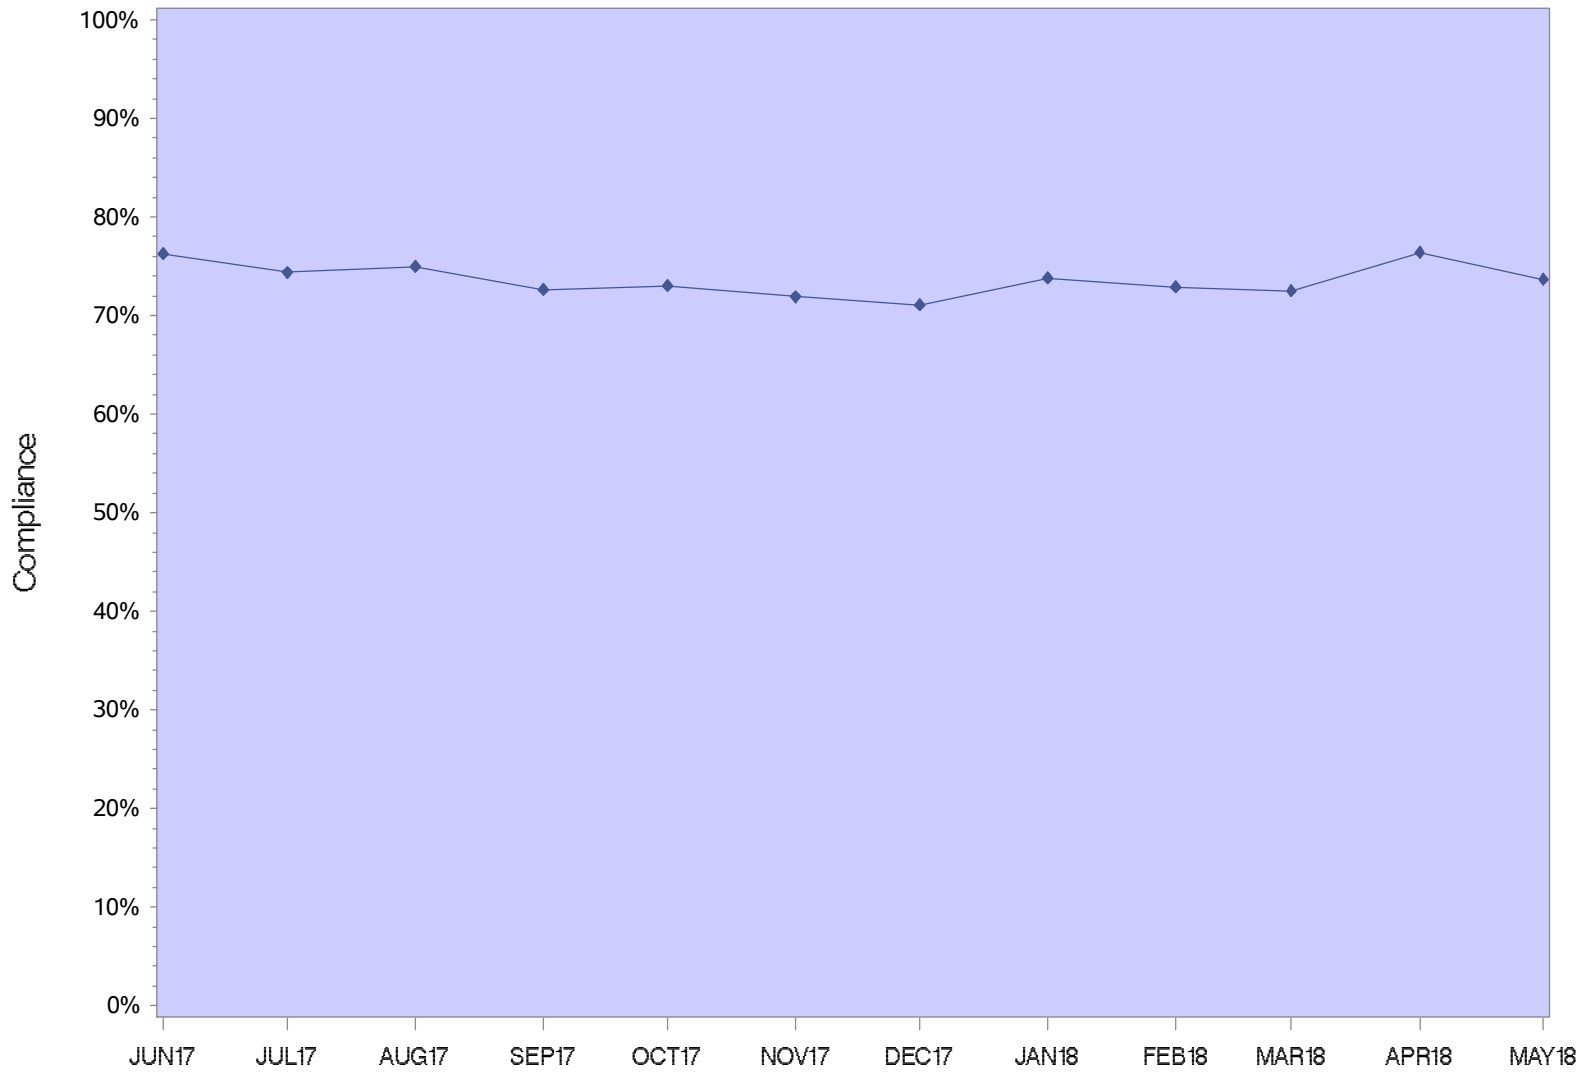

Coffee Creek Correctional Facility

CCCF Minimum

Coffee Creek Intake Center

Columbia River Correctional Institution

DRCI Minimum

Eastern Oregon Correctional Institution

Mill Creek Correctional Facility

Oregon State Correctional Institution

Oregon State Penitentiary

Powder River Correctional Facility

Jackson County Re-entry

Lane County Re-Entry

Shutter Creek Correctional Institution

Santiam Correctional Institution

South Fork Forest Camp

Snake River Correctional Institution