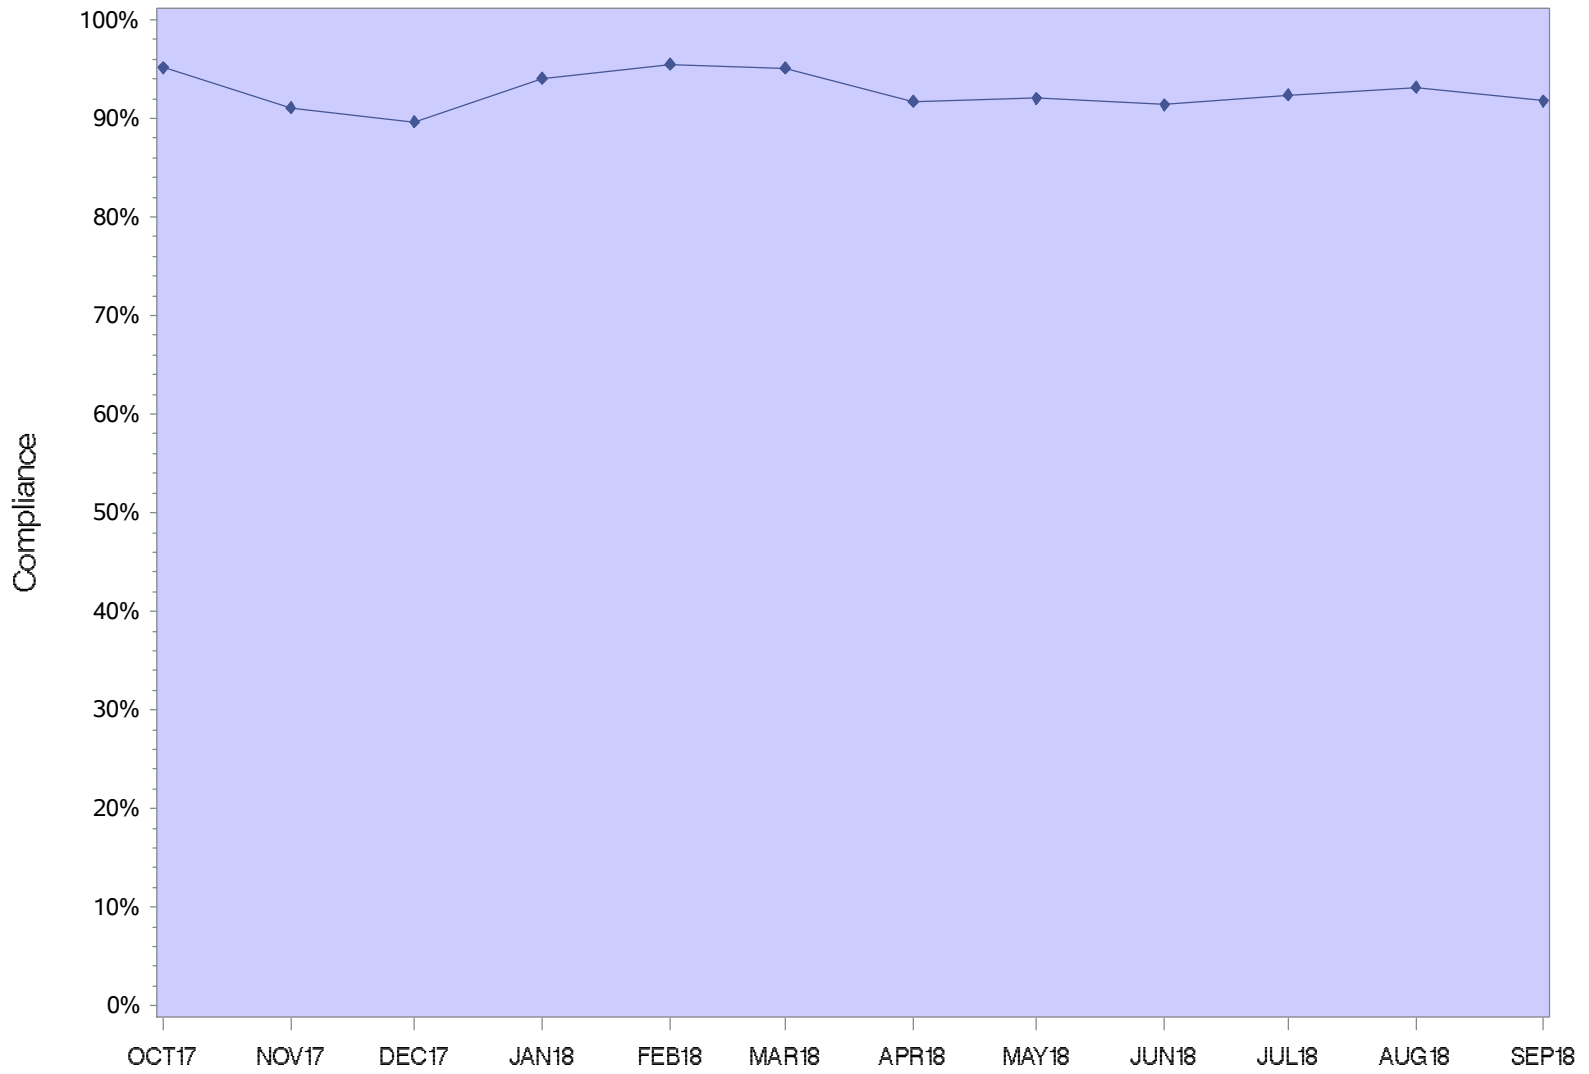

Oregon State Penitentiary

Powder River Correctional Facility

Jackson County Re-entry

Lane County Re-Entry

Shutter Creek Correctional Institution

Santiam Correctional Institution

South Fork Forest Camp

Snake River Correctional Institution