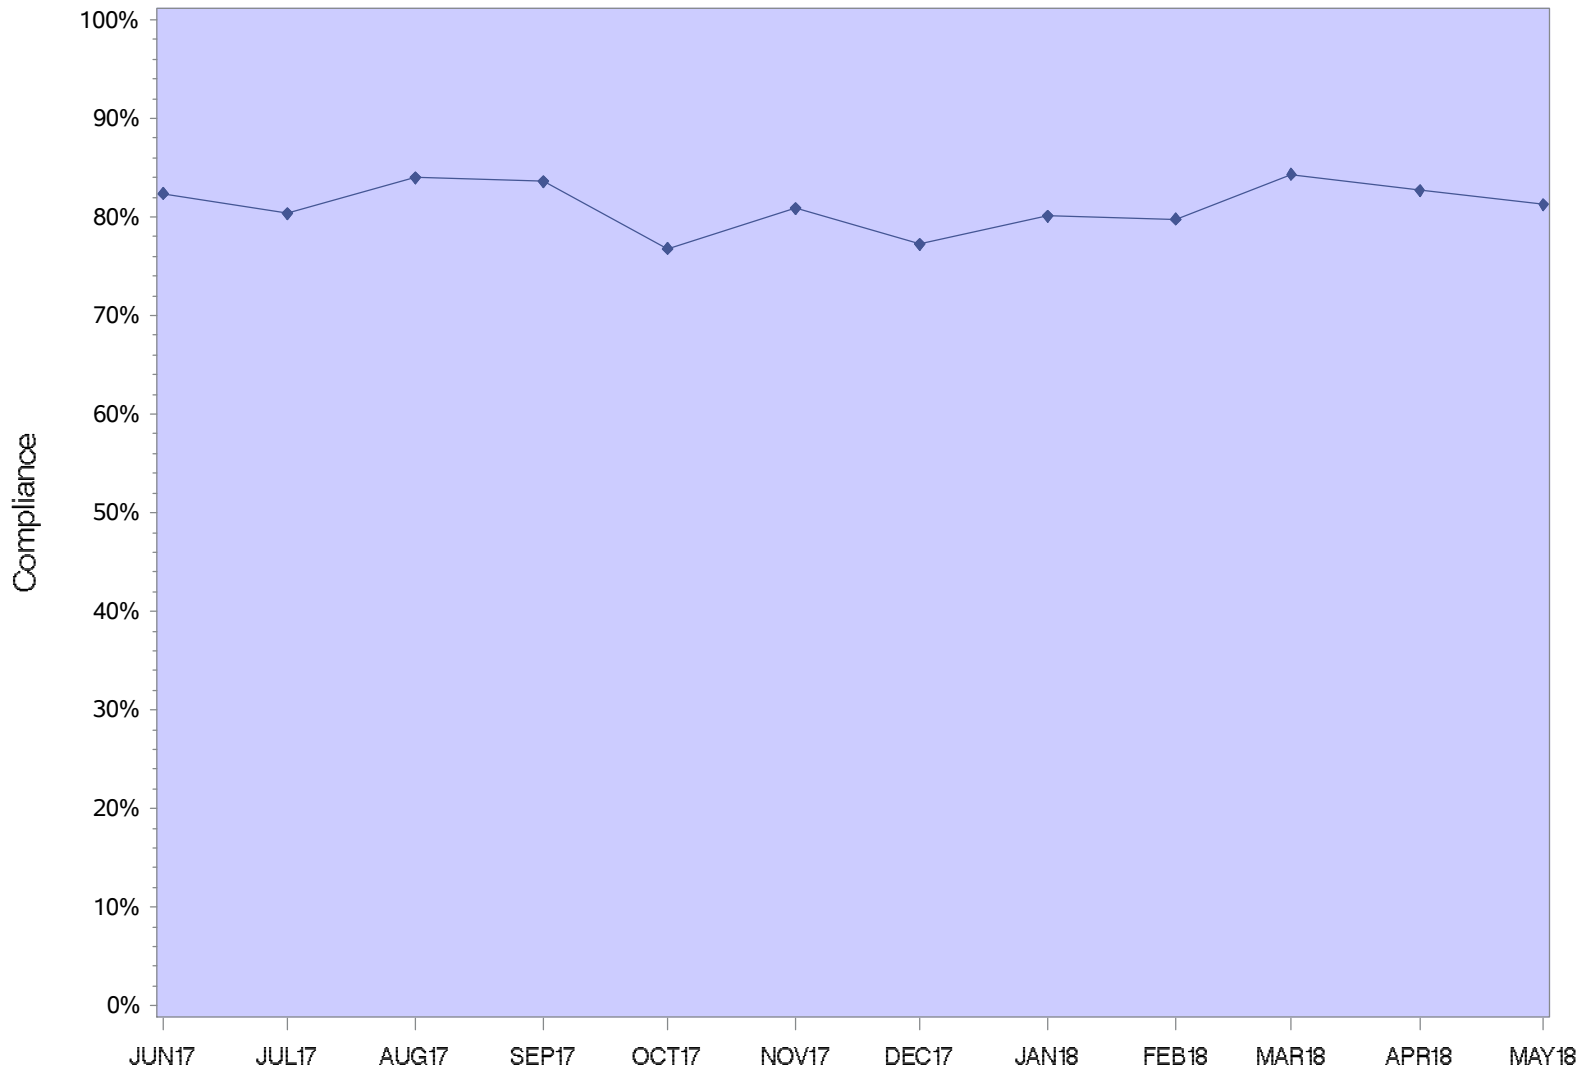

Coffee Creek Correctional Facility

CCCF Minimum

Coffee Creek Intake Center

Columbia River Correctional Institution

DRCI Minimum

Eastern Oregon Correctional Institution

Mill Creek Correctional Facility

Oregon State Correctional Institution

Oregon State Penitentiary

Powder River Correctional Facility

Jackson County Re-entry

Lane County Re-Entry

Shutter Creek Correctional Institution

Santiam Correctional Institution

South Fork Forest Camp

Snake River Correctional Institution