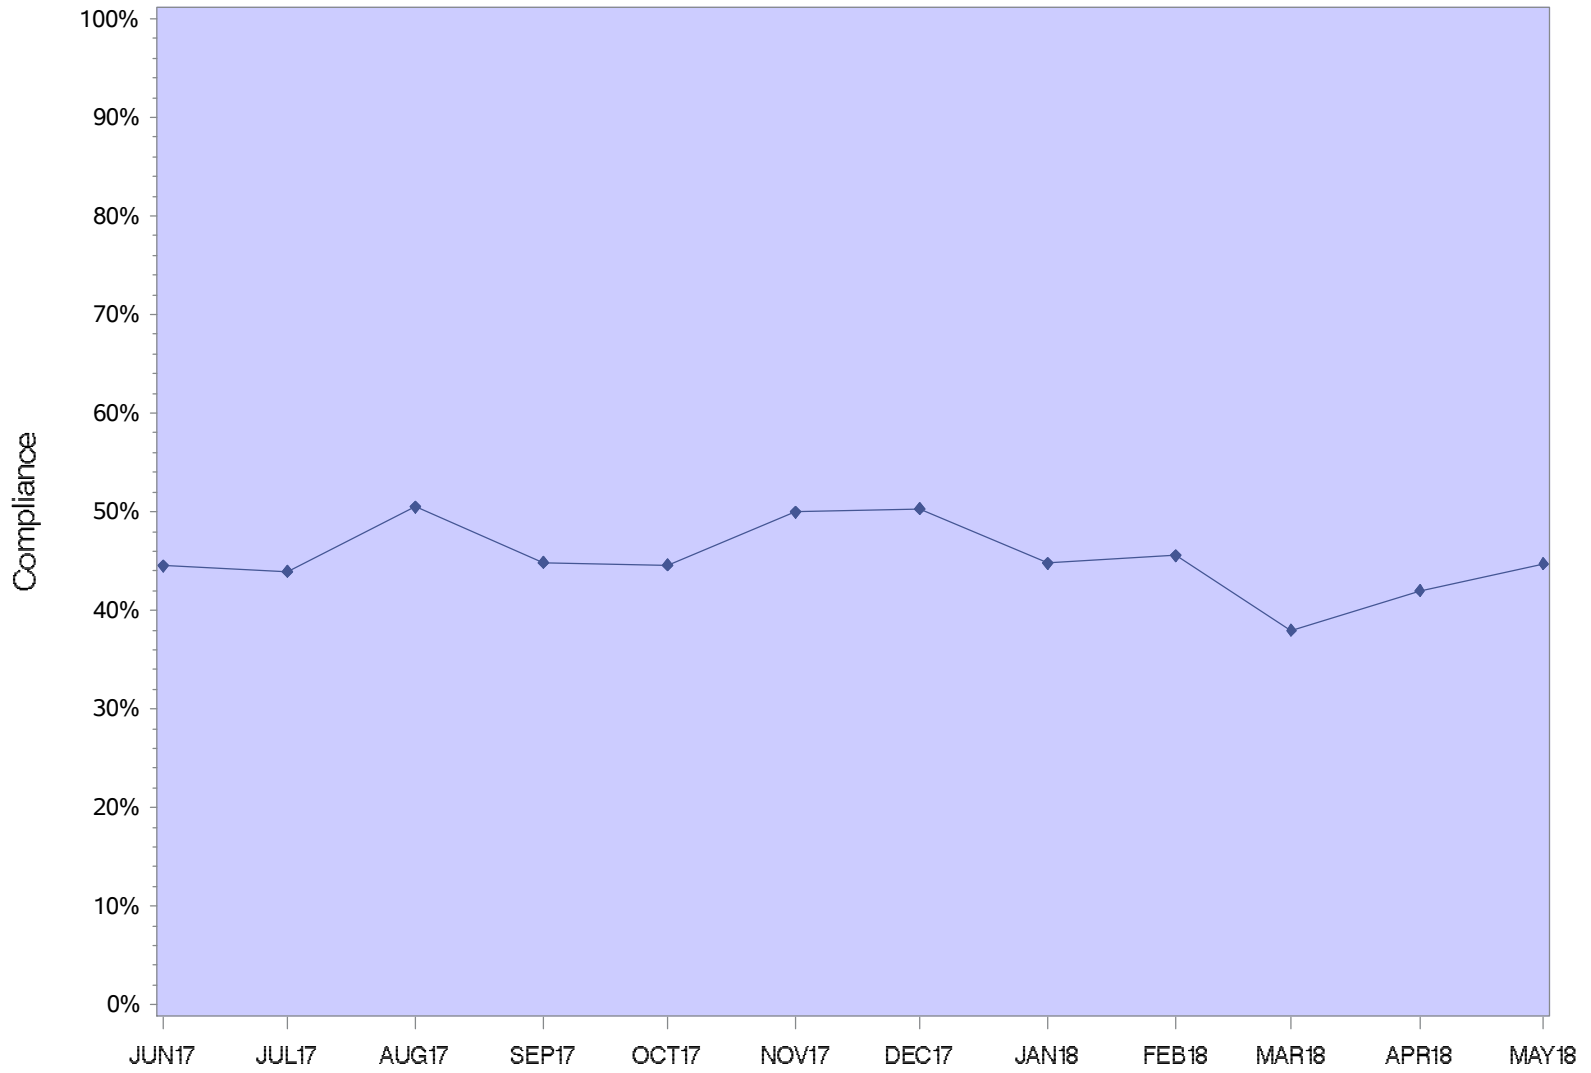

SRCI Minimum

Two Rivers Correctional Institution

TRCI Minimum

Warner Creek Correctional Facility

ALL OREGON INSTITUTIONS