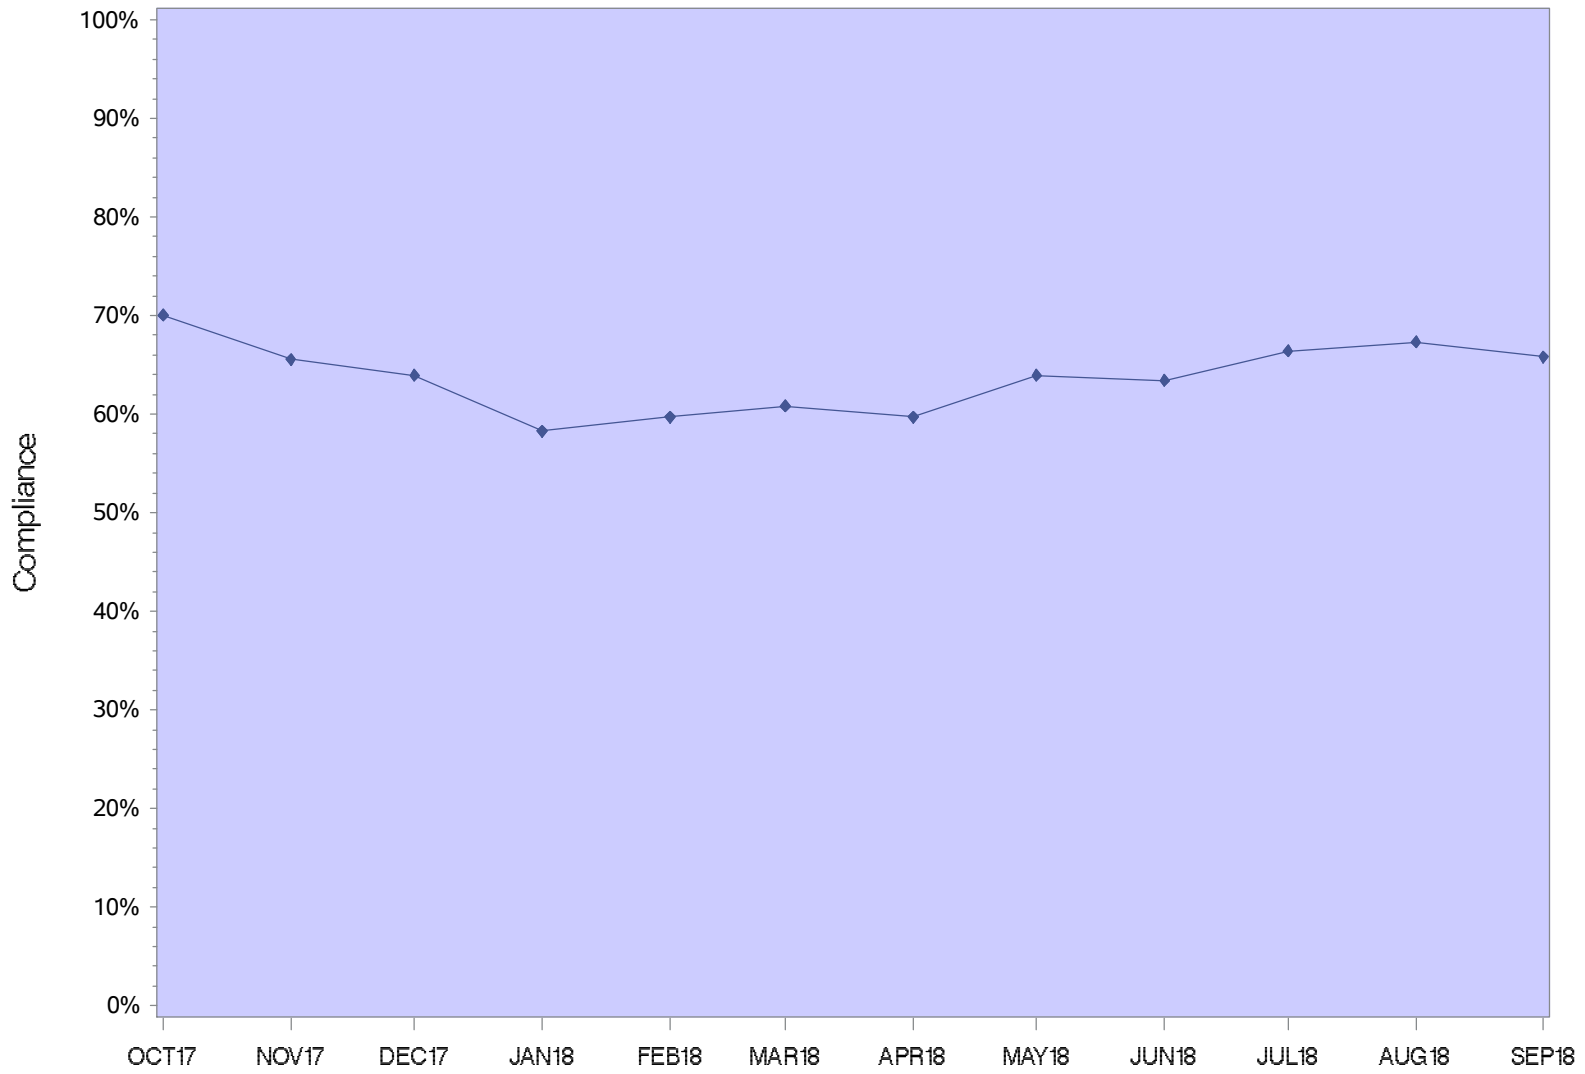

Coffee Creek Correctional Facility

CCCF Minimum

Coffee Creek Intake Center

Columbia River Correctional Institution

DRCI Minimum

Eastern Oregon Correctional Institution

Mill Creek Correctional Facility

Oregon State Correctional Institution

Oregon State Penitentiary

Powder River Correctional Facility

Jackson County Re-entry

Lane County Re-Entry

Shutter Creek Correctional Institution

Santiam Correctional Institution

South Fork Forest Camp

Snake River Correctional Institution