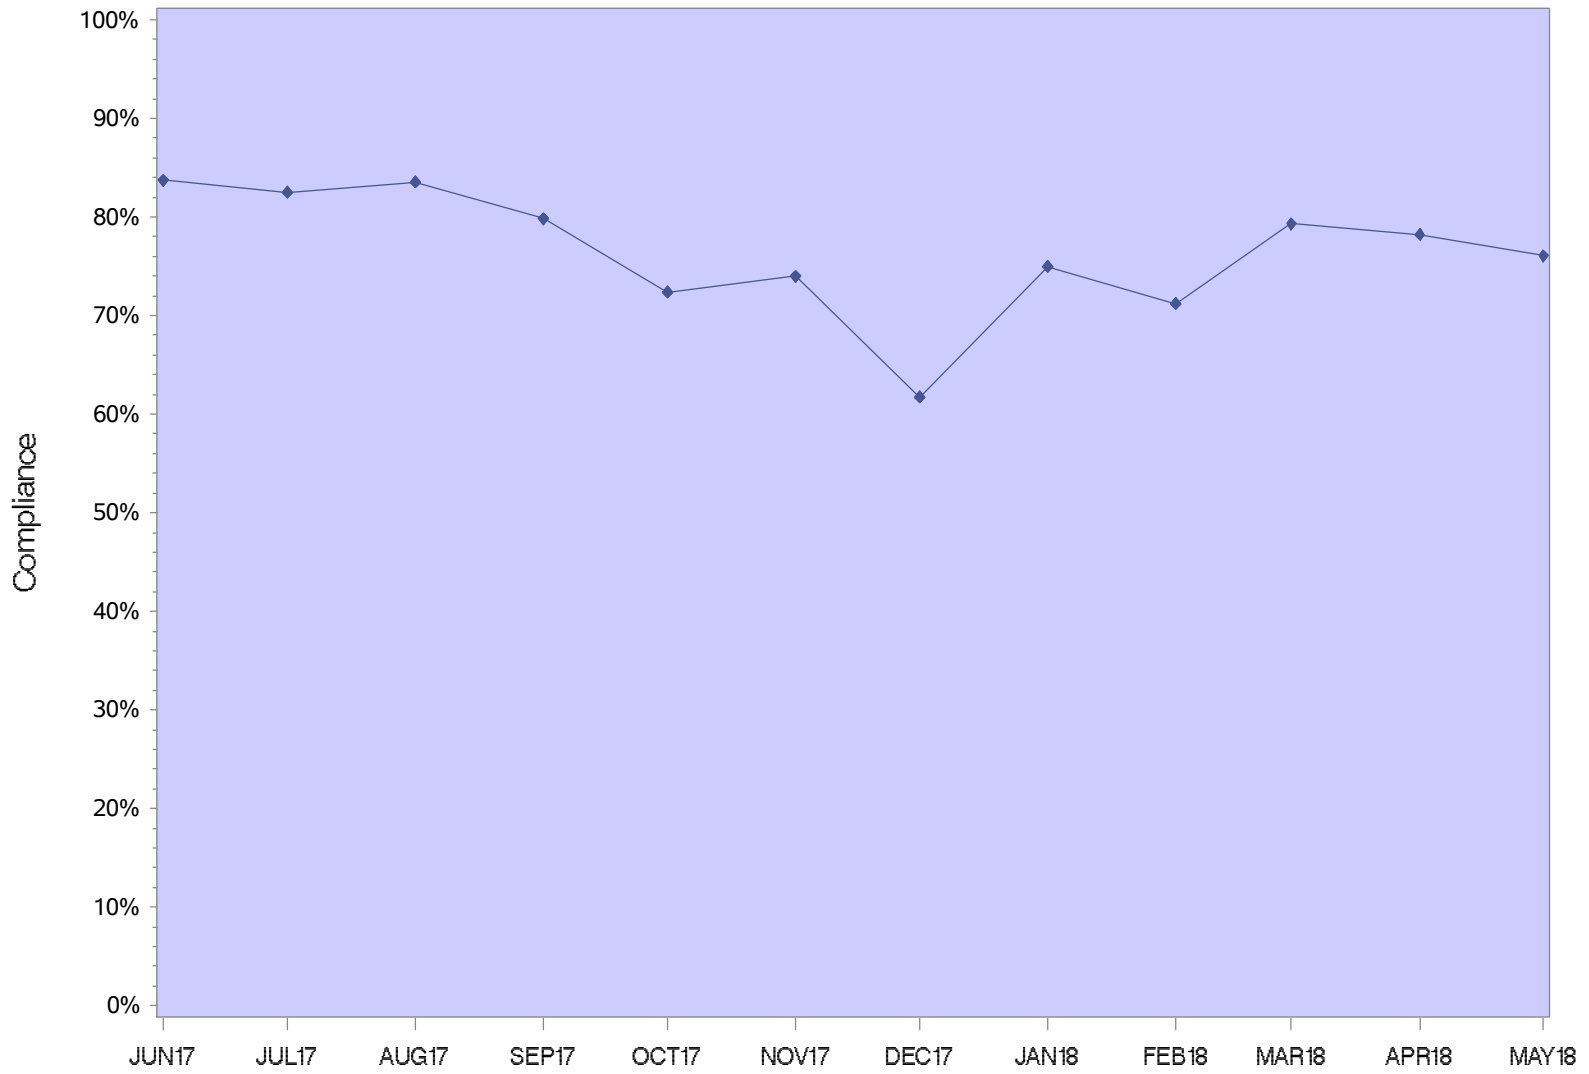

Coffee Creek Correctional Facility

CCCF Minimum

Coffee Creek Intake Center

Columbia River Correctional Institution

DRCI Minimum

Eastern Oregon Correctional Institution

Mill Creek Correctional Facility

Oregon State Correctional Institution

Oregon State Penitentiary

Powder River Correctional Facility

Jackson County Re-entry

Lane County Re-Entry

Shutter Creek Correctional Institution

Santiam Correctional Institution

South Fork Forest Camp

Snake River Correctional Institution

SRCI Minimum

Two Rivers Correctional Institution

TRCI Minimum

Warner Creek Correctional Facility

ALL OREGON INSTITUTIONS