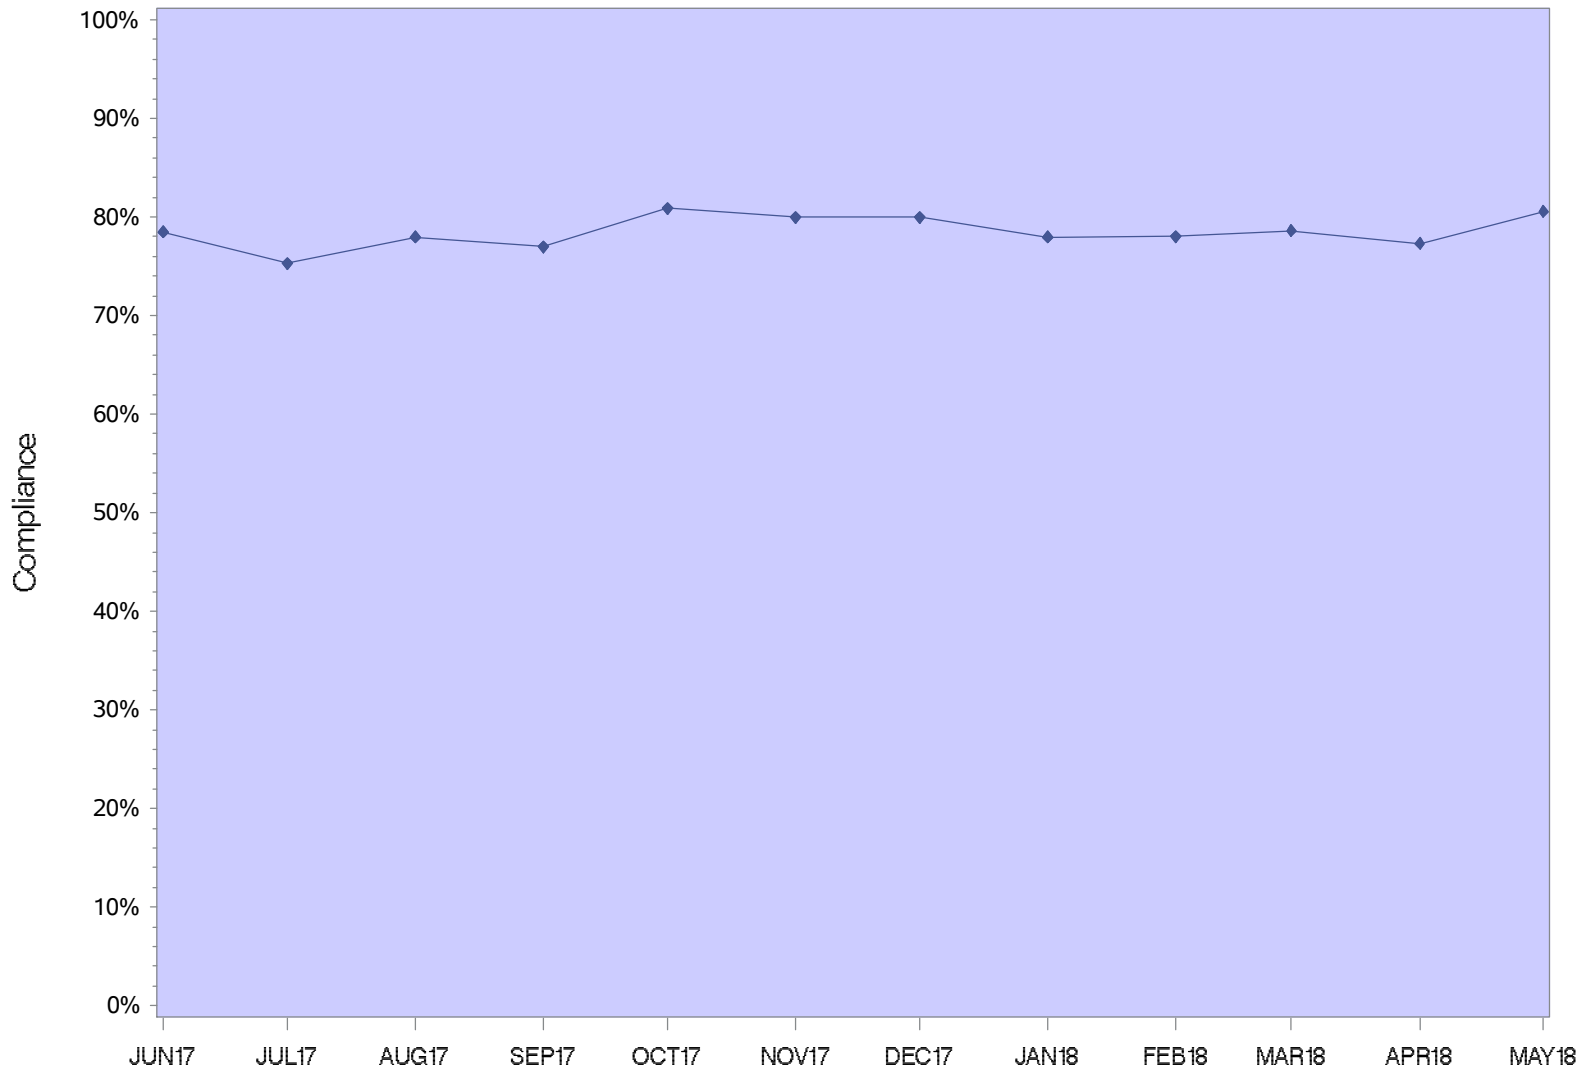

Coffee Creek Correctional Facility

CCCF Minimum

Coffee Creek Intake Center

Columbia River Correctional Institution

DRCI Minimum

Eastern Oregon Correctional Institution

Mill Creek Correctional Facility

Oregon State Correctional Institution

Oregon State Penitentiary

Powder River Correctional Facility

Jackson County Re-entry

Lane County Re-Entry

Shutter Creek Correctional Institution

Santiam Correctional Institution

South Fork Forest Camp

Snake River Correctional Institution