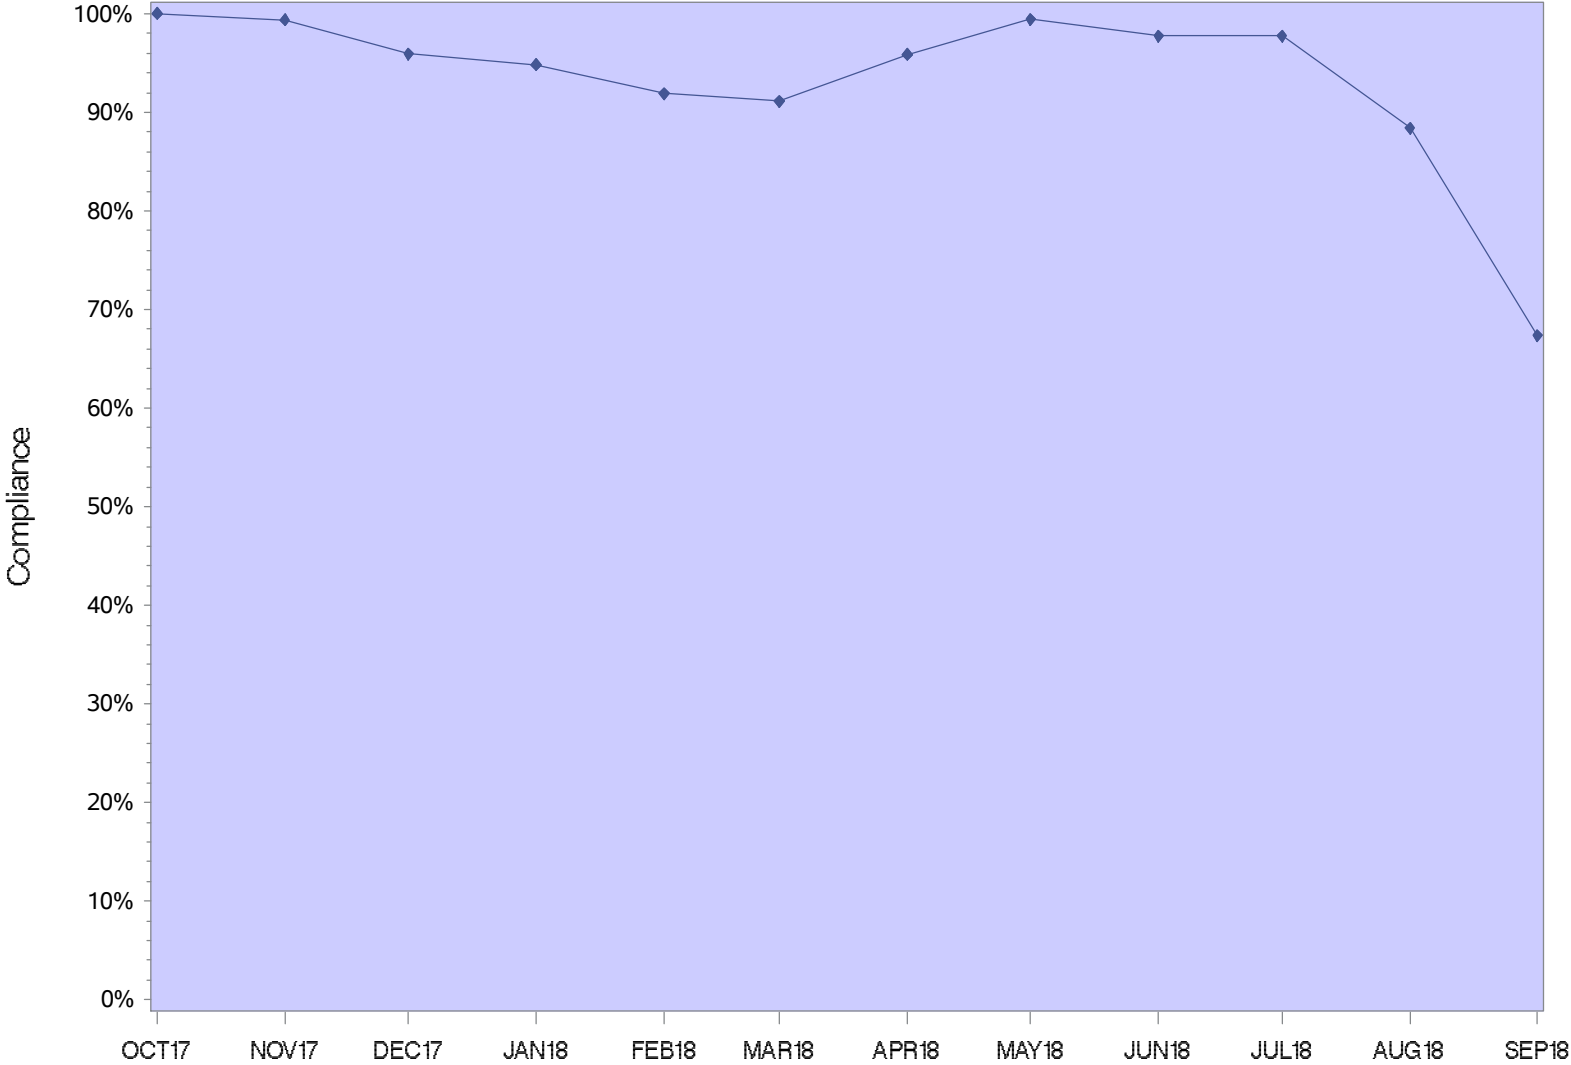

Oregon State Penitentiary

Powder River Correctional Facility

Jackson County Re-entry

Lane County Re-Entry

Shutter Creek Correctional Institution

Santiam Correctional Institution

South Fork Forest Camp

Snake River Correctional Institution