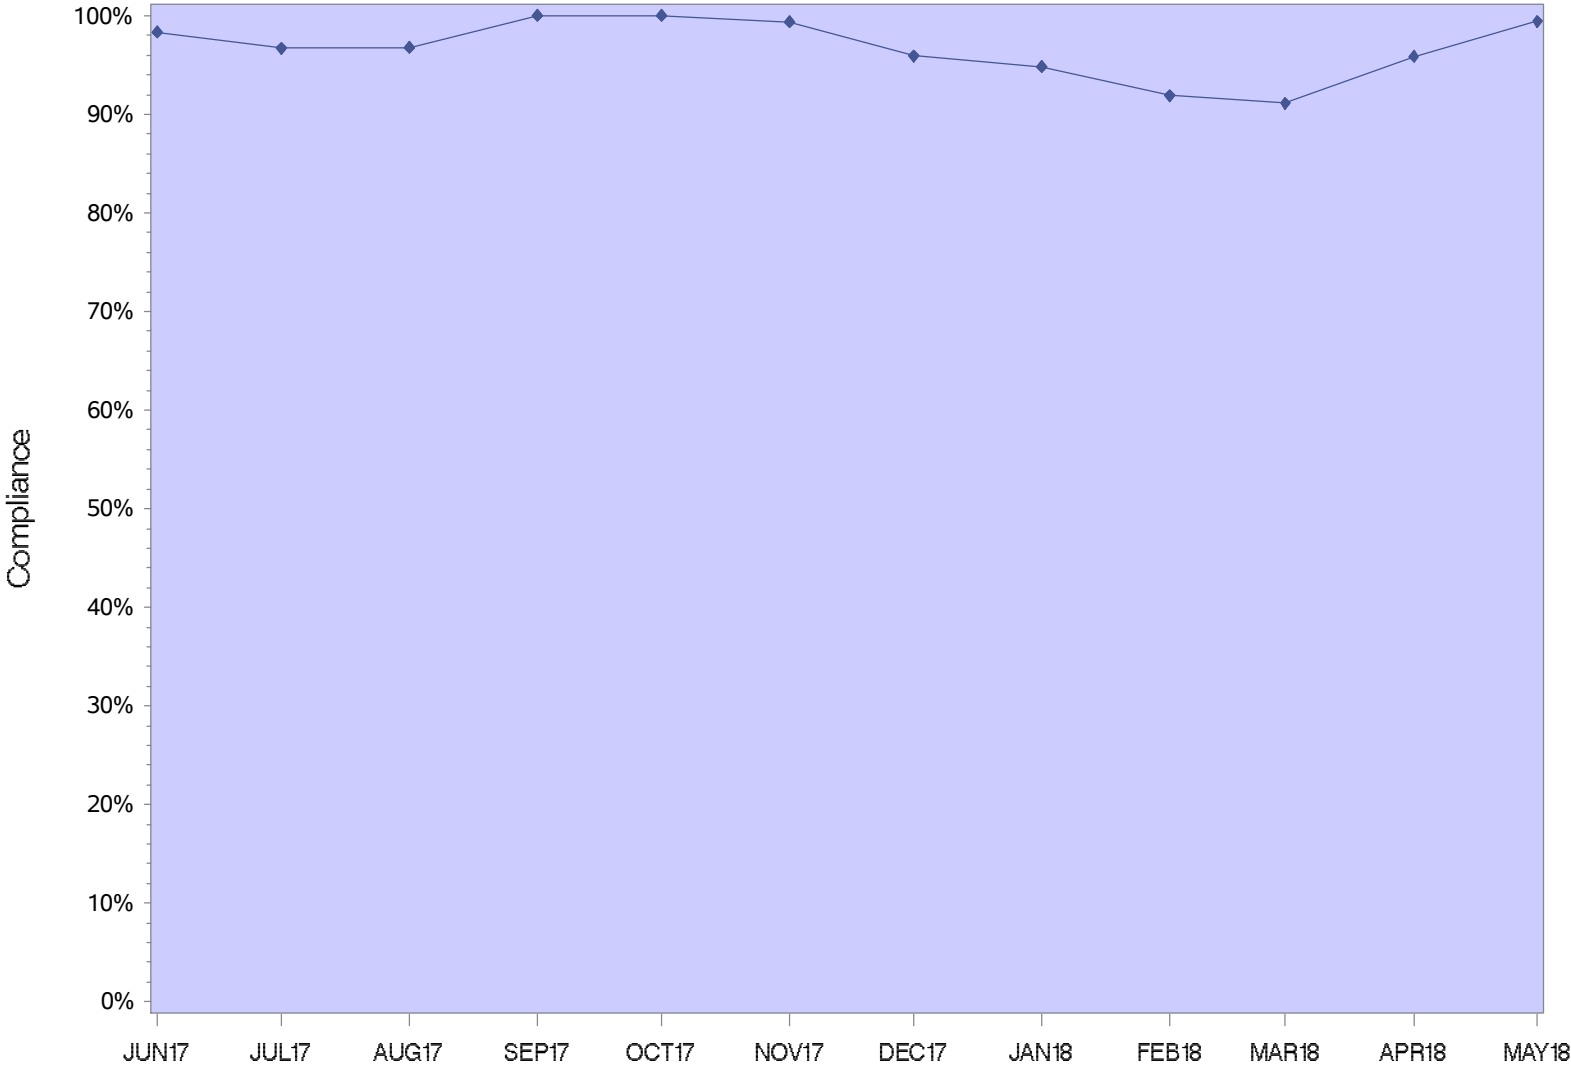

Oregon State Penitentiary

Powder River Correctional Facility

Jackson County Re-entry

Lane County Re-Entry

Shutter Creek Correctional Institution

Santiam Correctional Institution

South Fork Forest Camp

Snake River Correctional Institution