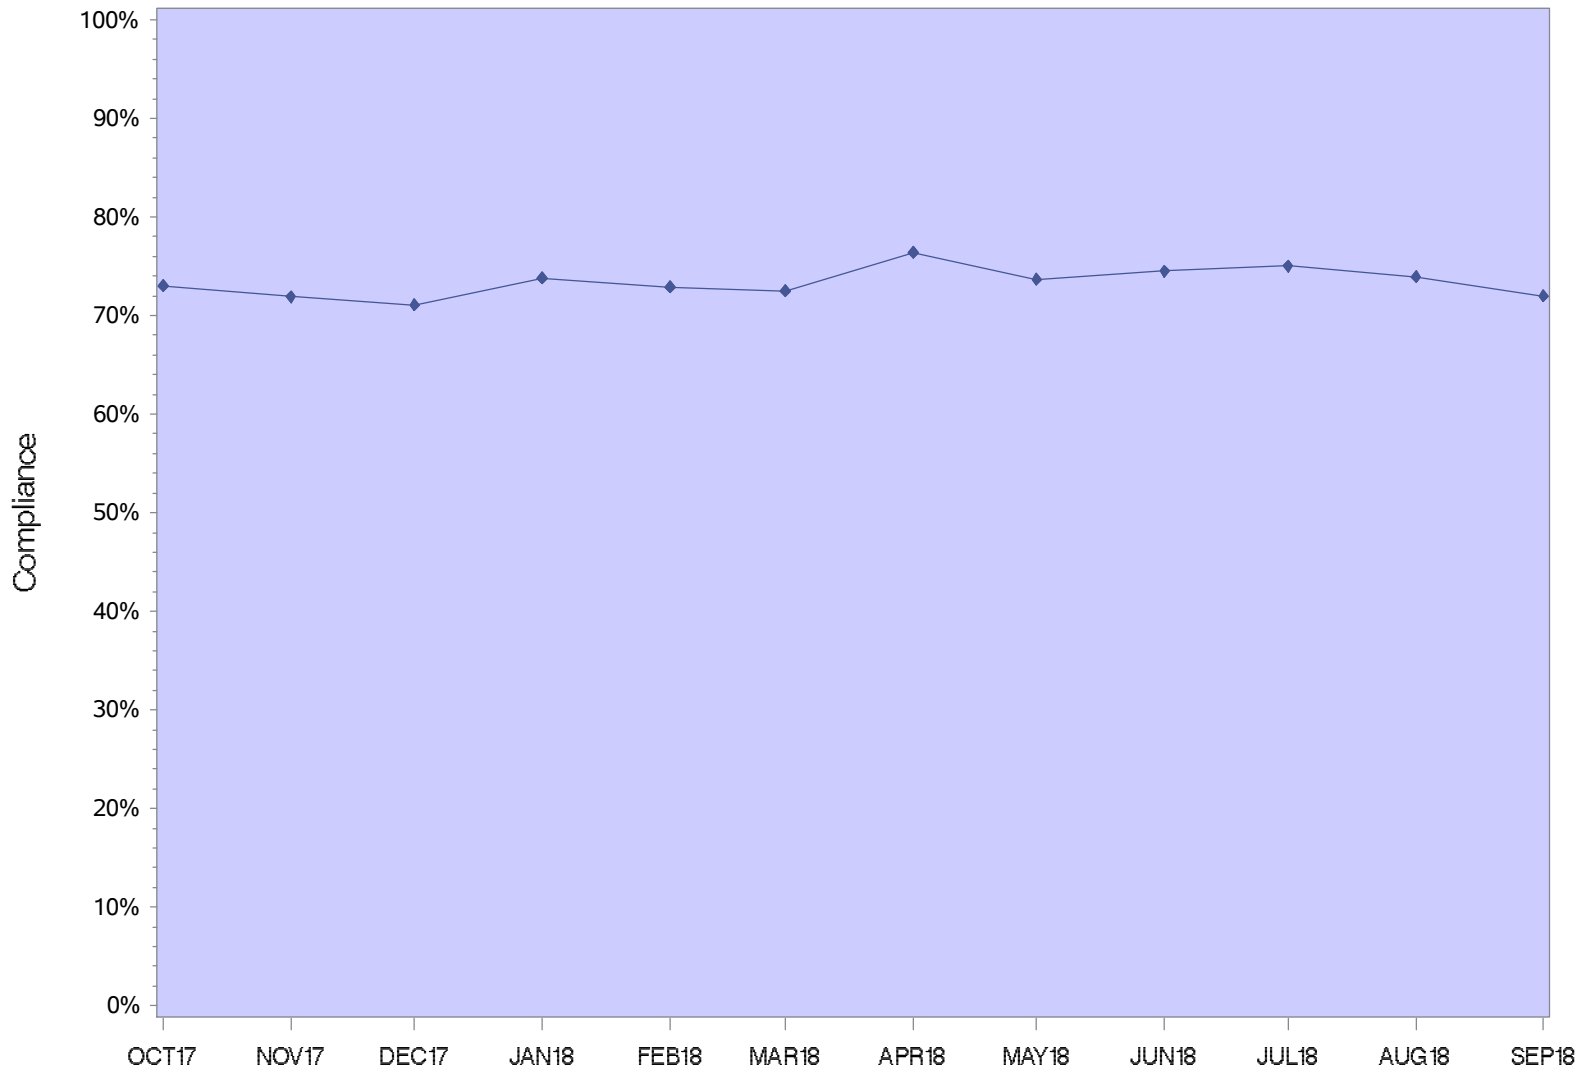

Coffee Creek Correctional Facility

CCCF Minimum

Coffee Creek Intake Center

Columbia River Correctional Institution

DRCI Minimum

Eastern Oregon Correctional Institution

Mill Creek Correctional Facility

Oregon State Correctional Institution

Oregon State Penitentiary

Powder River Correctional Facility

Jackson County Re-entry

Lane County Re-Entry

Shutter Creek Correctional Institution

Santiam Correctional Institution

South Fork Forest Camp

Snake River Correctional Institution