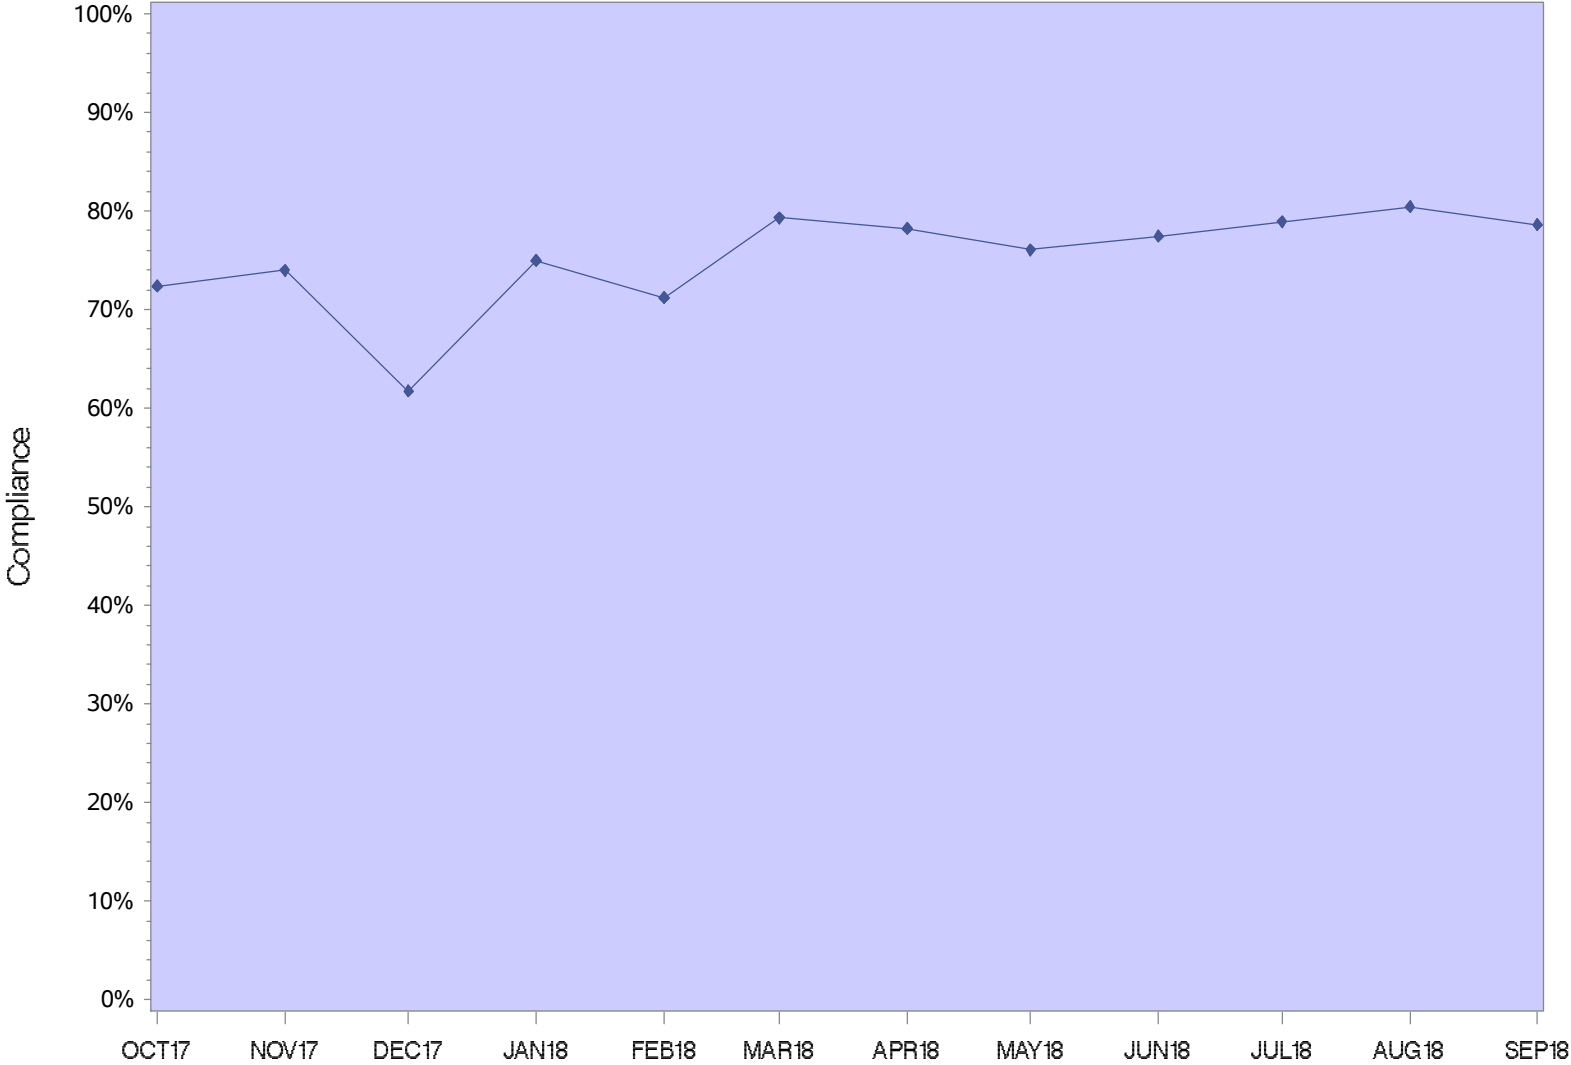

Coffee Creek Correctional Facility

CCCF Minimum

Coffee Creek Intake Center

Columbia River Correctional Institution

DRCI Minimum

Eastern Oregon Correctional Institution

Mill Creek Correctional Facility

Oregon State Correctional Institution

Oregon State Penitentiary

Powder River Correctional Facility

Jackson County Re-entry

Lane County Re-Entry

Shutter Creek Correctional Institution

Santiam Correctional Institution

South Fork Forest Camp

Snake River Correctional Institution

SRCI Minimum

Two Rivers Correctional Institution

TRCI Minimum

Warner Creek Correctional Facility

ALL OREGON INSTITUTIONS