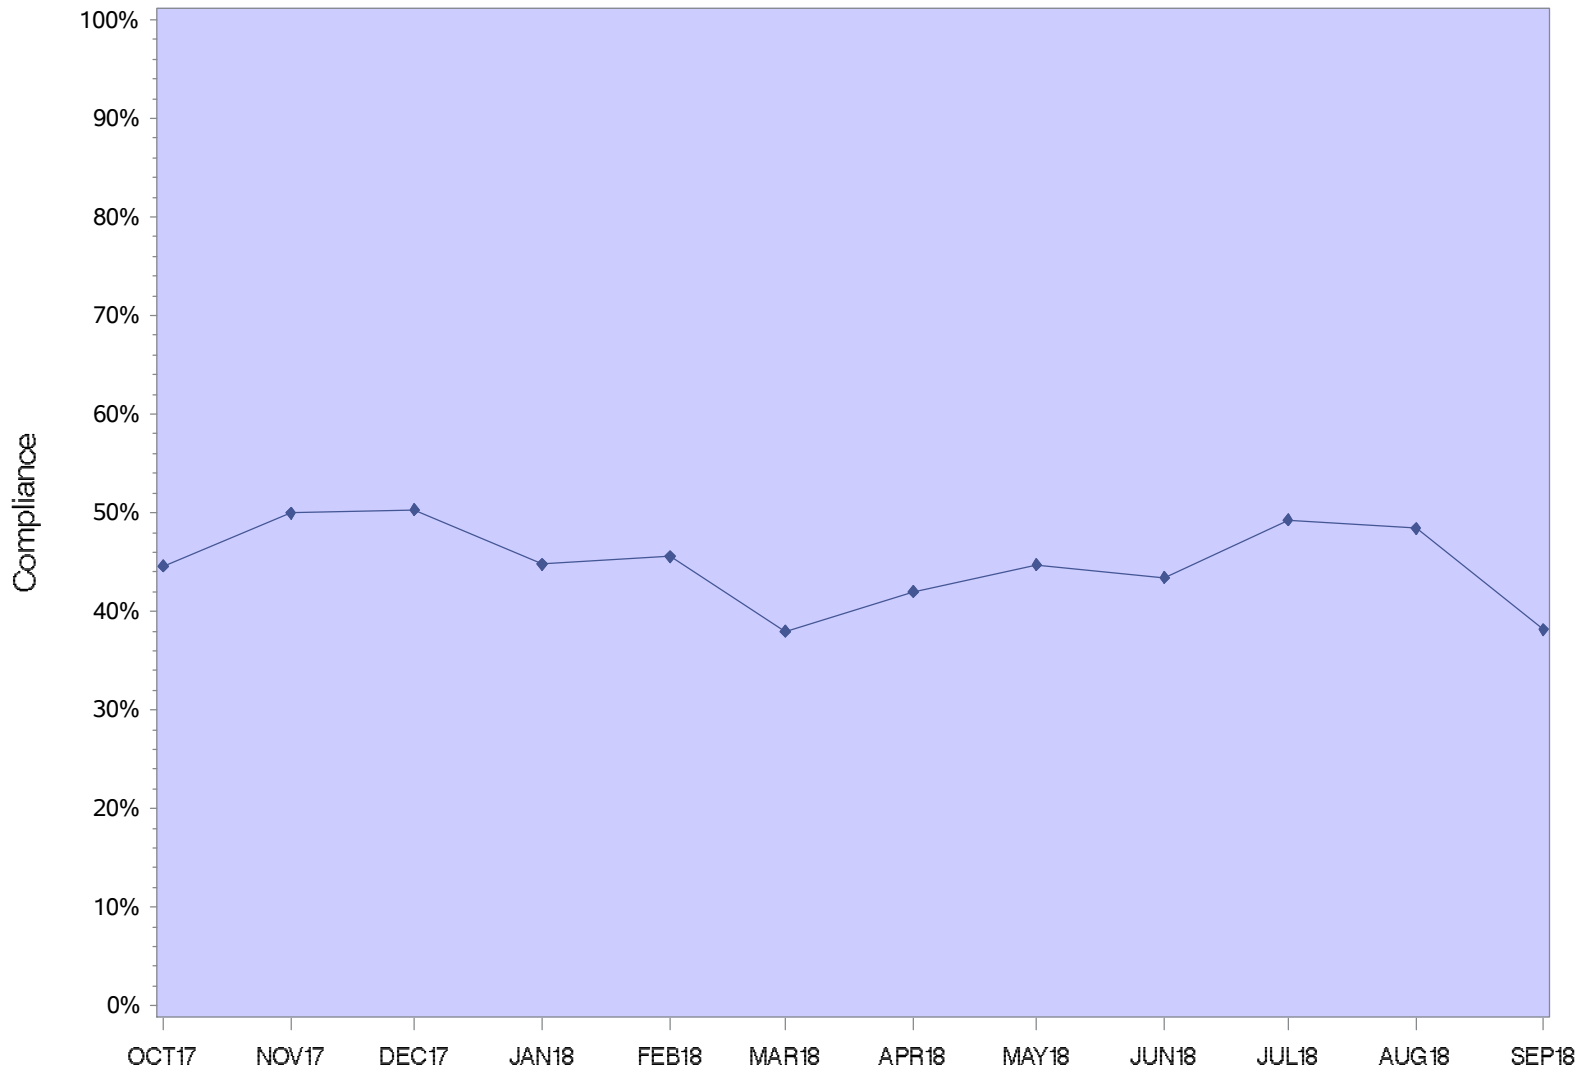

SRCI Minimum

Two Rivers Correctional Institution

TRCI Minimum

Warner Creek Correctional Facility

ALL OREGON INSTITUTIONS