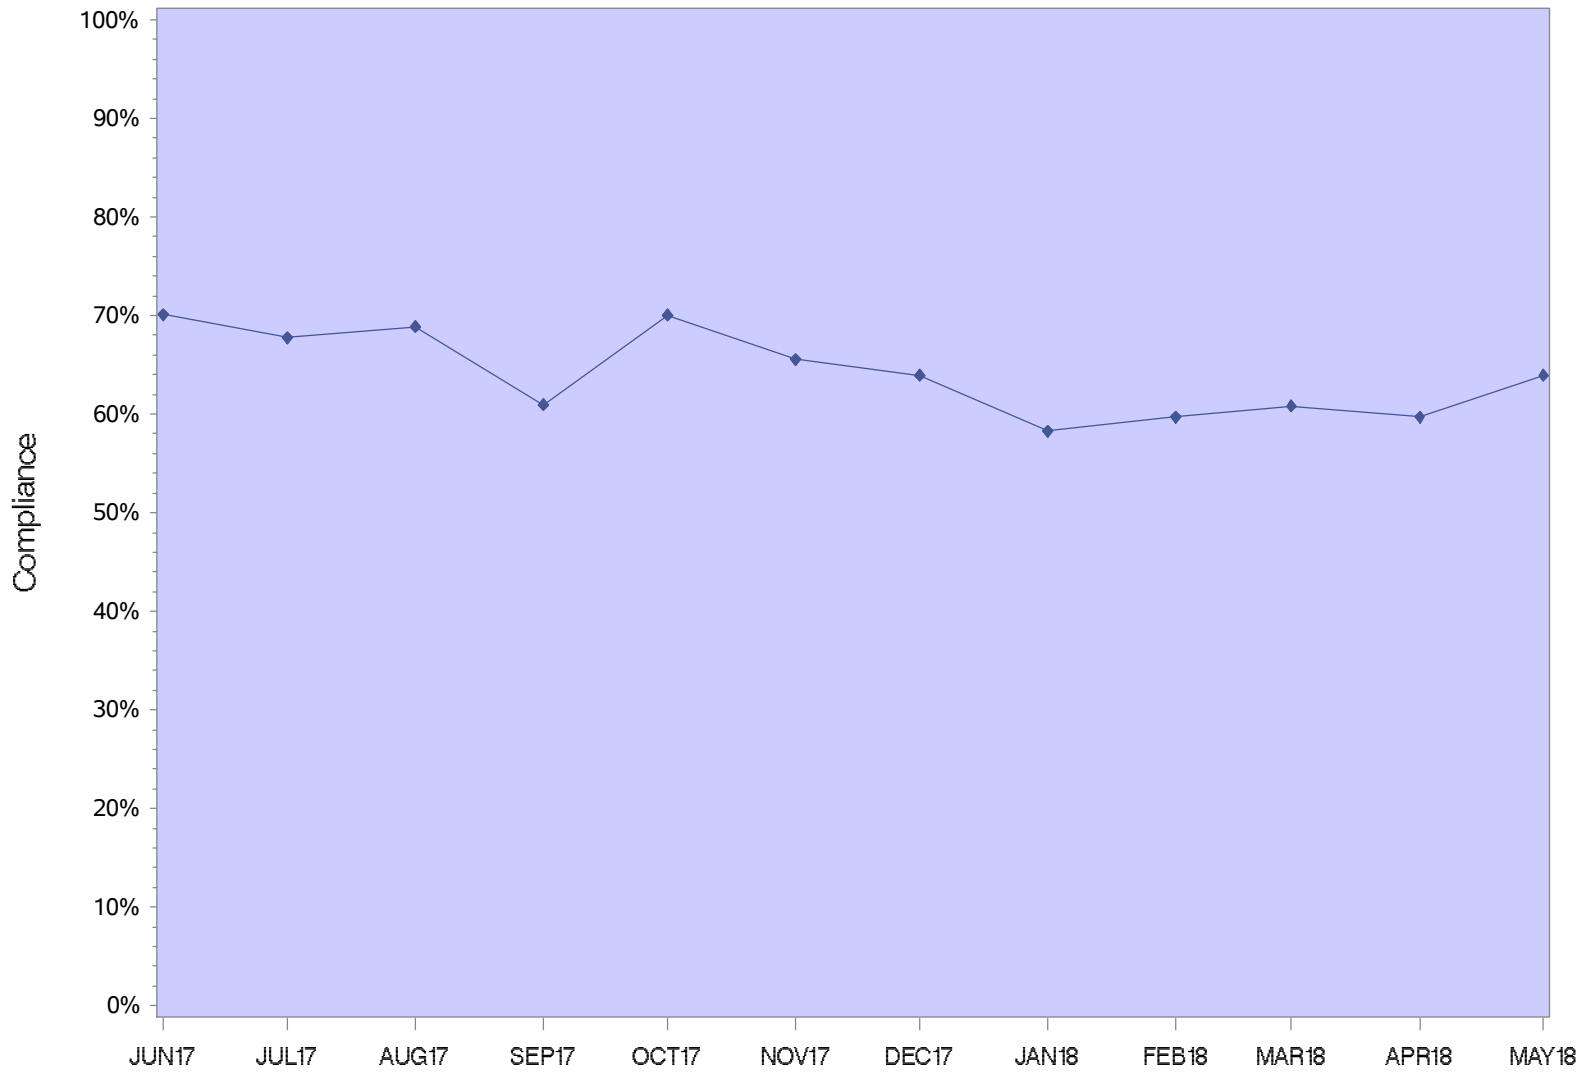

Coffee Creek Correctional Facility

CCCF Minimum

Coffee Creek Intake Center

Columbia River Correctional Institution

DRCI Minimum

Eastern Oregon Correctional Institution

Mill Creek Correctional Facility

Oregon State Correctional Institution

Oregon State Penitentiary

Powder River Correctional Facility

Jackson County Re-entry

Lane County Re-Entry

Shutter Creek Correctional Institution

Santiam Correctional Institution

South Fork Forest Camp

Snake River Correctional Institution