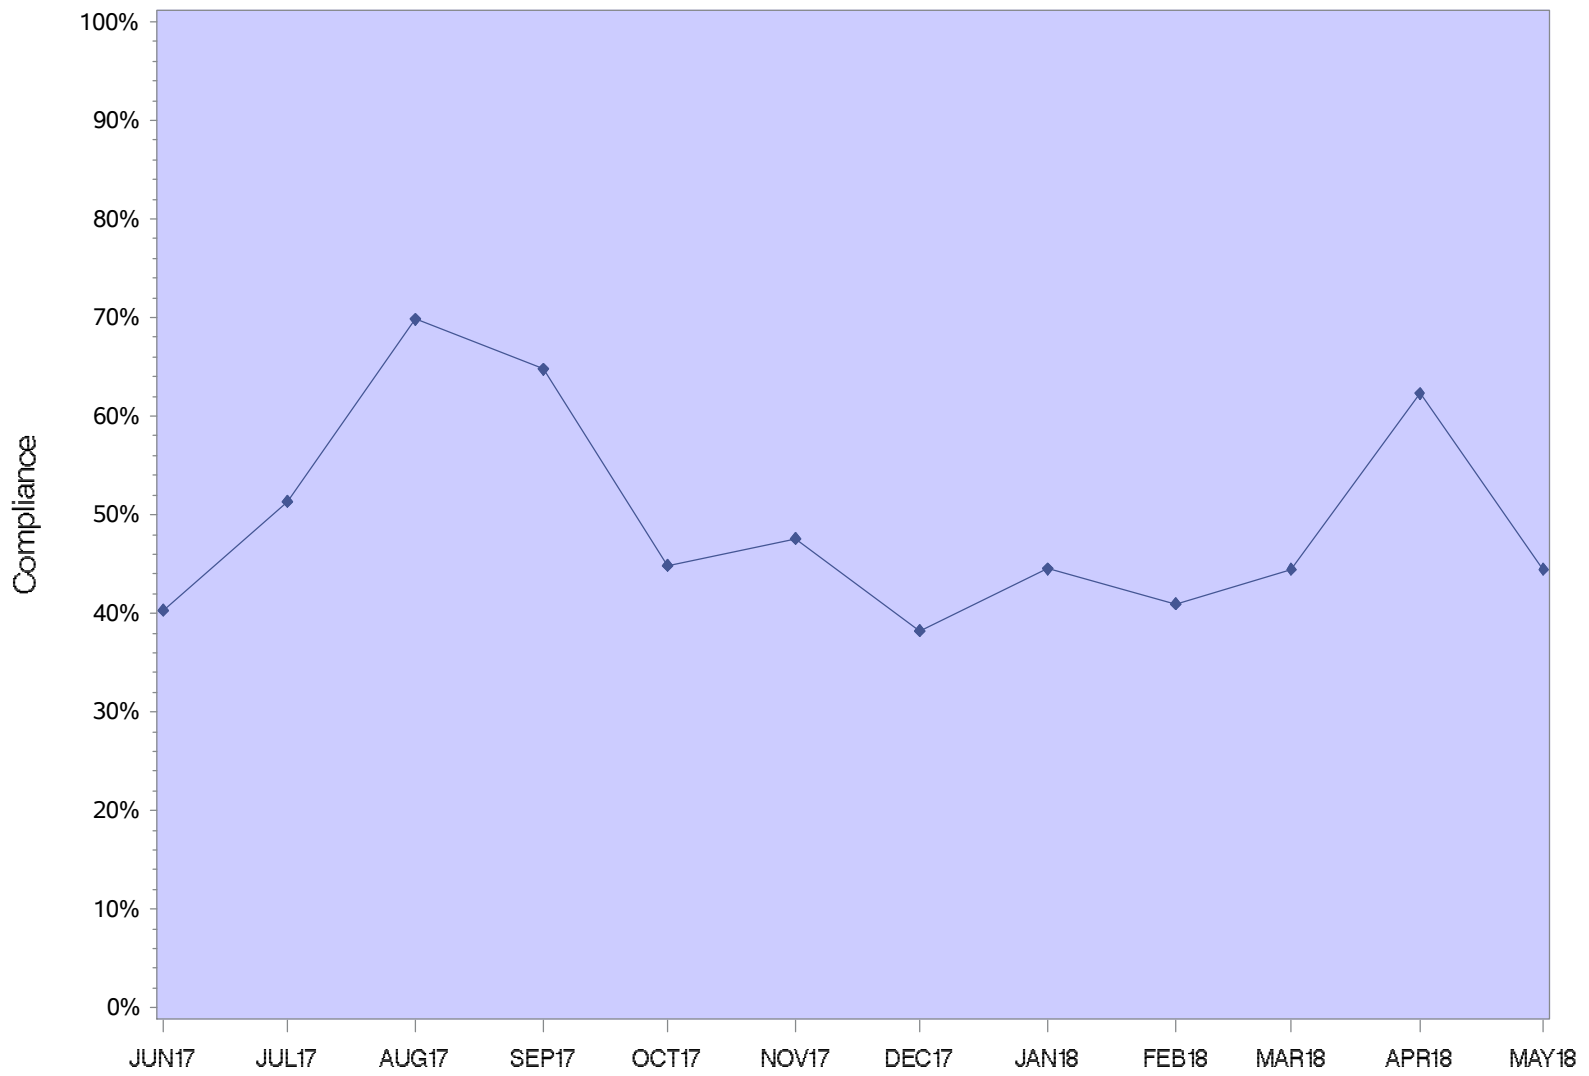

Oregon State Penitentiary

Powder River Correctional Facility

Jackson County Re-entry

Lane County Re-Entry

Shutter Creek Correctional Institution

Santiam Correctional Institution

South Fork Forest Camp

Snake River Correctional Institution

SRCI Minimum

Two Rivers Correctional Institution

TRCI Minimum

Warner Creek Correctional Facility

ALL OREGON INSTITUTIONS