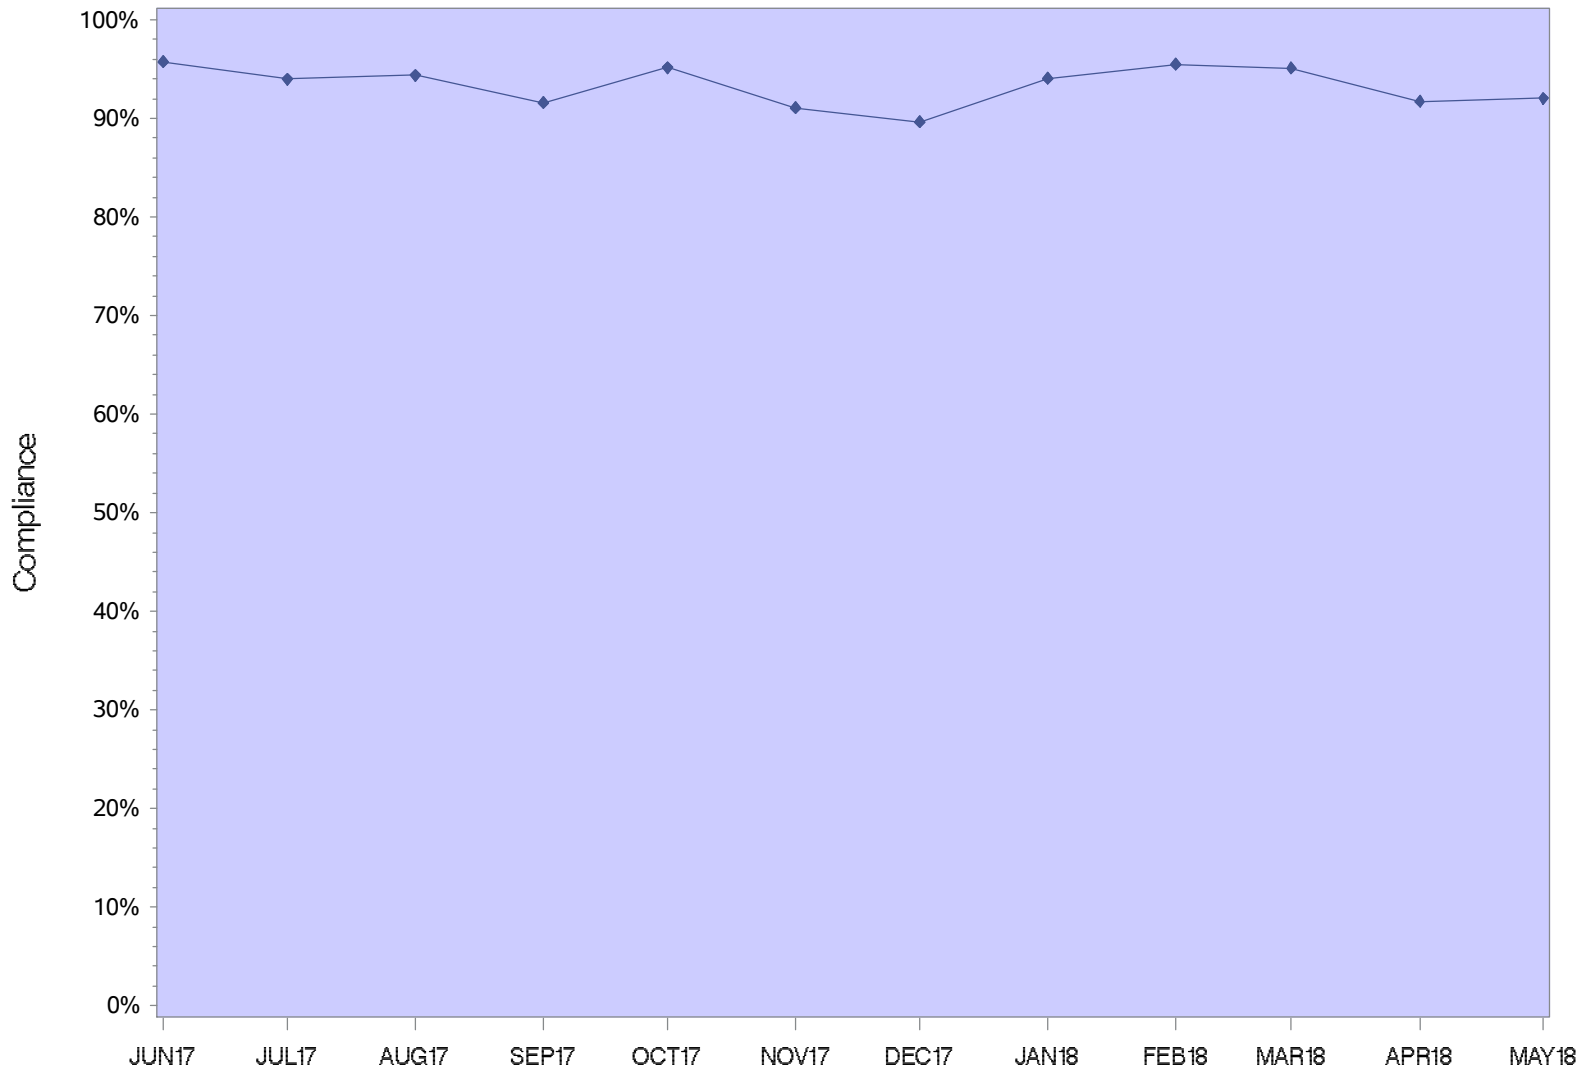

Oregon State Penitentiary

Powder River Correctional Facility

Jackson County Re-entry

Lane County Re-Entry

Shutter Creek Correctional Institution

Santiam Correctional Institution

South Fork Forest Camp

Snake River Correctional Institution

SRCI Minimum

Two Rivers Correctional Institution

TRCI Minimum

Warner Creek Correctional Facility

ALL OREGON INSTITUTIONS