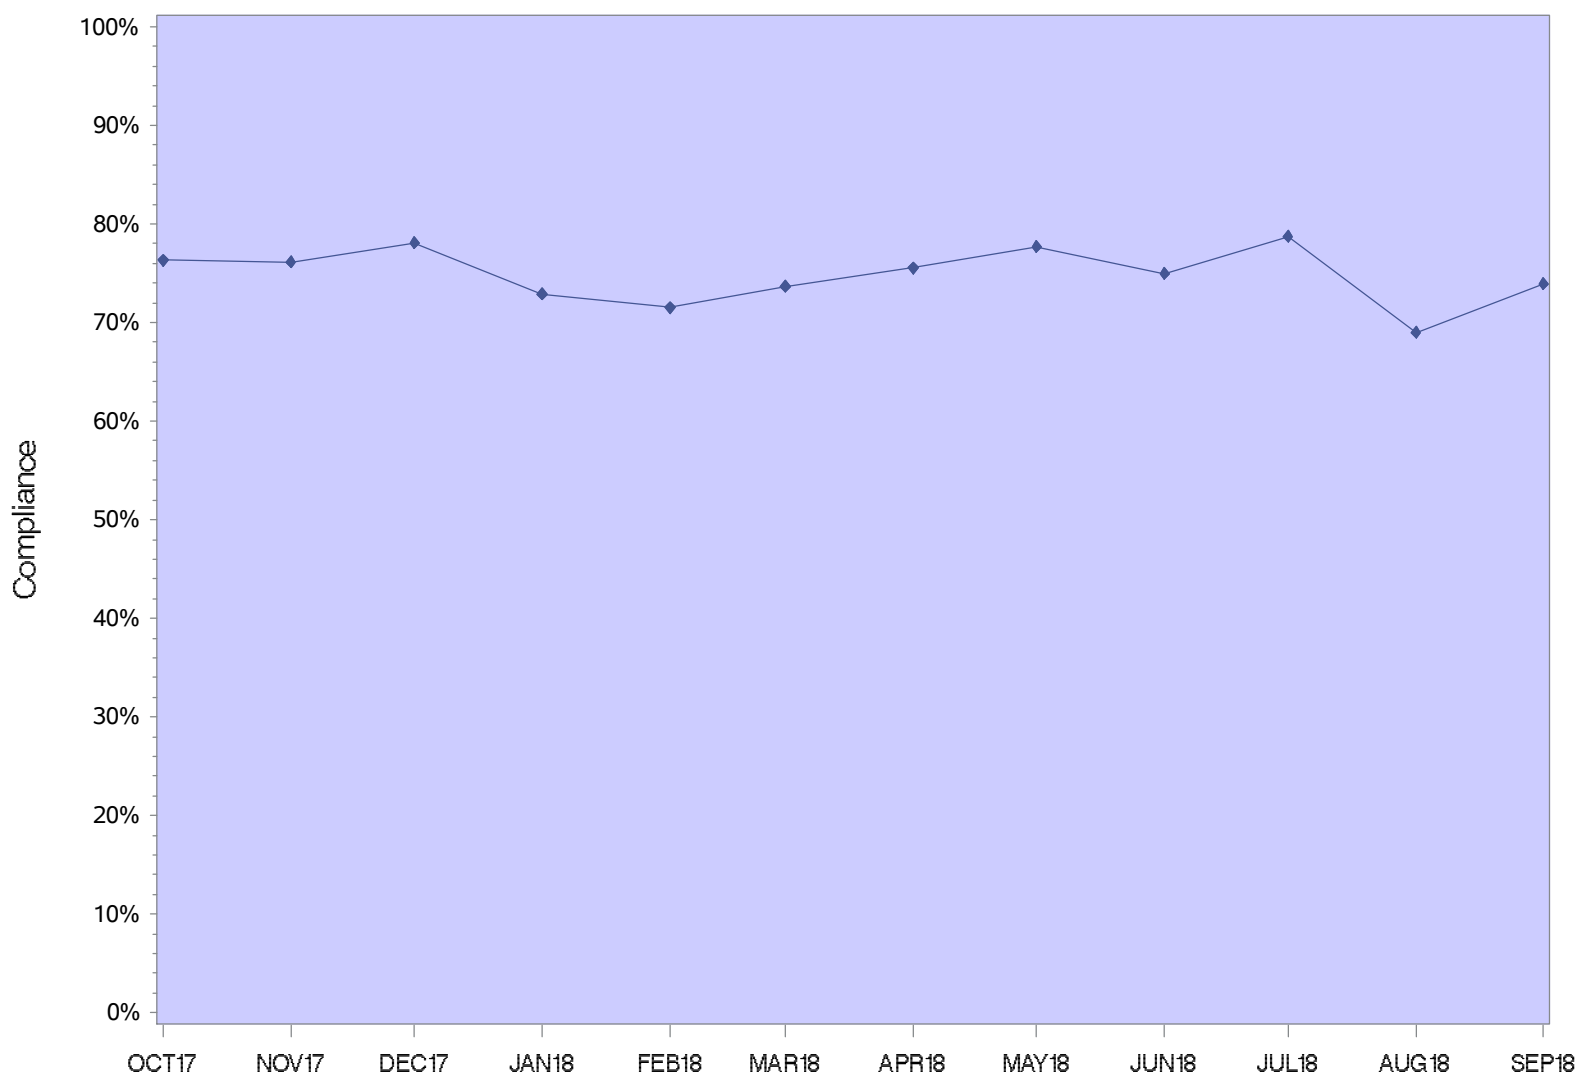

Coffee Creek Correctional Facility

CCCF Minimum

Coffee Creek Intake Center

Columbia River Correctional Institution

DRCI Minimum

Eastern Oregon Correctional Institution

Mill Creek Correctional Facility

Oregon State Correctional Institution

Oregon State Penitentiary

Powder River Correctional Facility

Jackson County Re-entry

Lane County Re-Entry

Shutter Creek Correctional Institution

Santiam Correctional Institution

South Fork Forest Camp

Snake River Correctional Institution