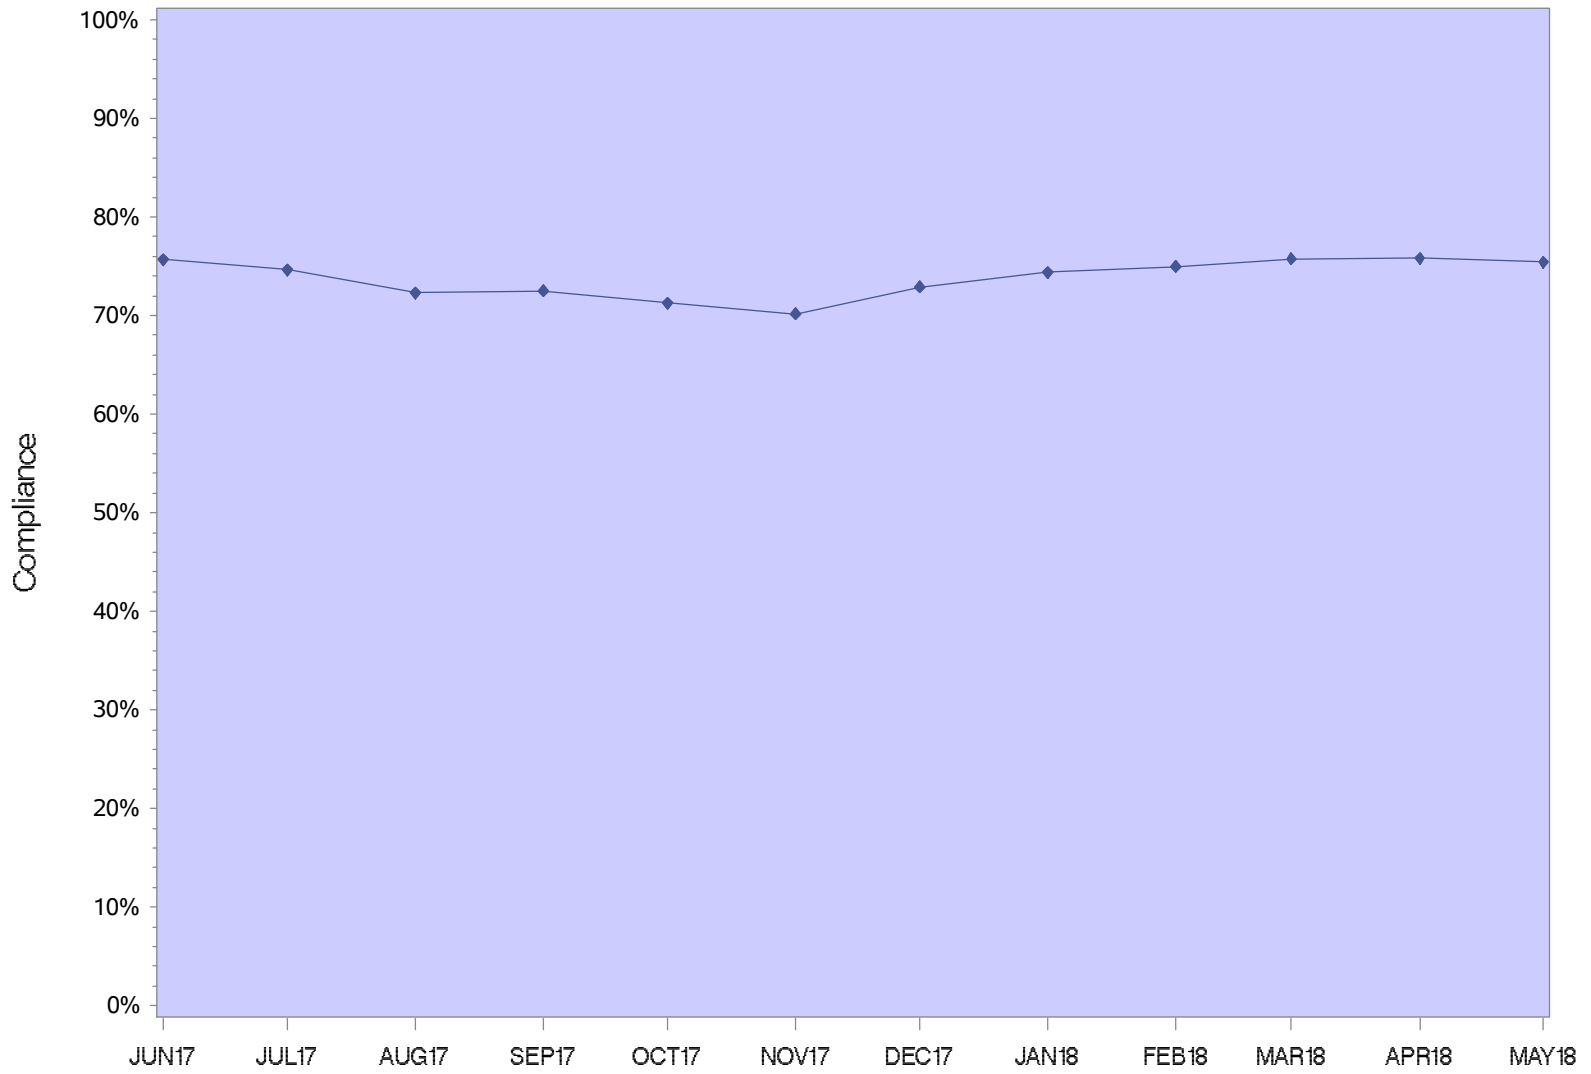

Coffee Creek Correctional Facility

CCCF Minimum

Coffee Creek Intake Center

Columbia River Correctional Institution

DRCI Minimum

Eastern Oregon Correctional Institution

Mill Creek Correctional Facility

Oregon State Correctional Institution

Oregon State Penitentiary

Powder River Correctional Facility

Jackson County Re-entry

Lane County Re-Entry

Shutter Creek Correctional Institution

Santiam Correctional Institution

South Fork Forest Camp

Snake River Correctional Institution