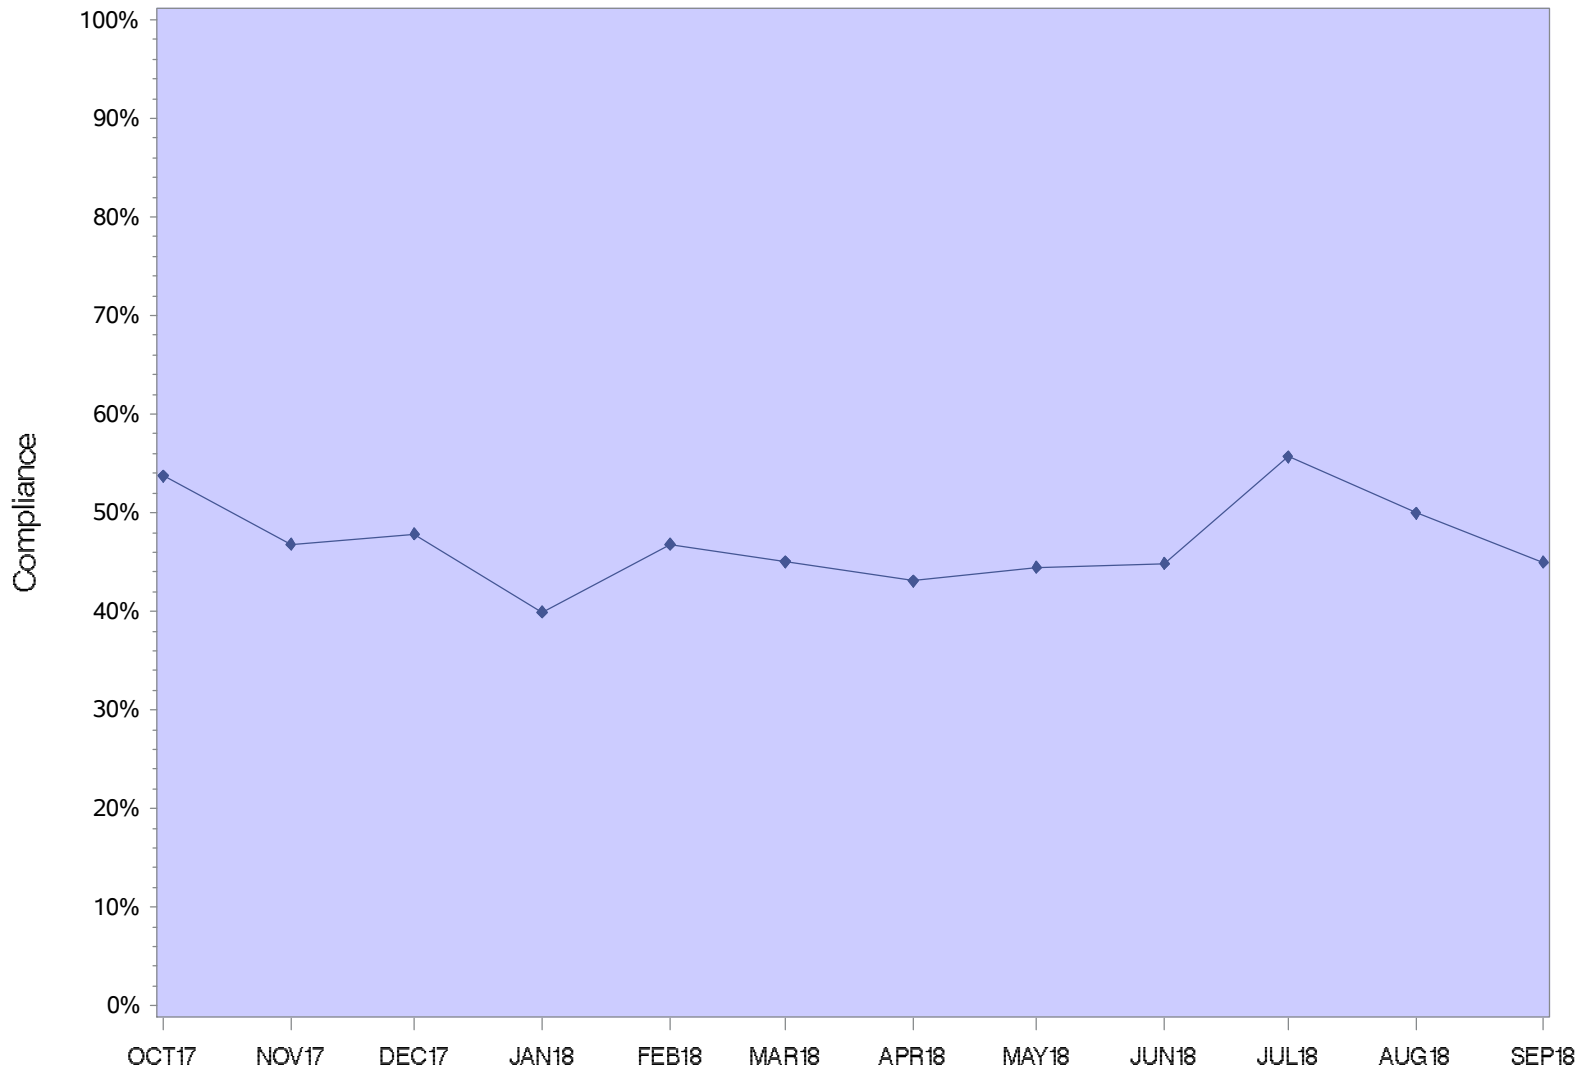

Oregon State Penitentiary

Powder River Correctional Facility

Jackson County Re-entry

Lane County Re-Entry

Shutter Creek Correctional Institution

Santiam Correctional Institution

South Fork Forest Camp

Snake River Correctional Institution