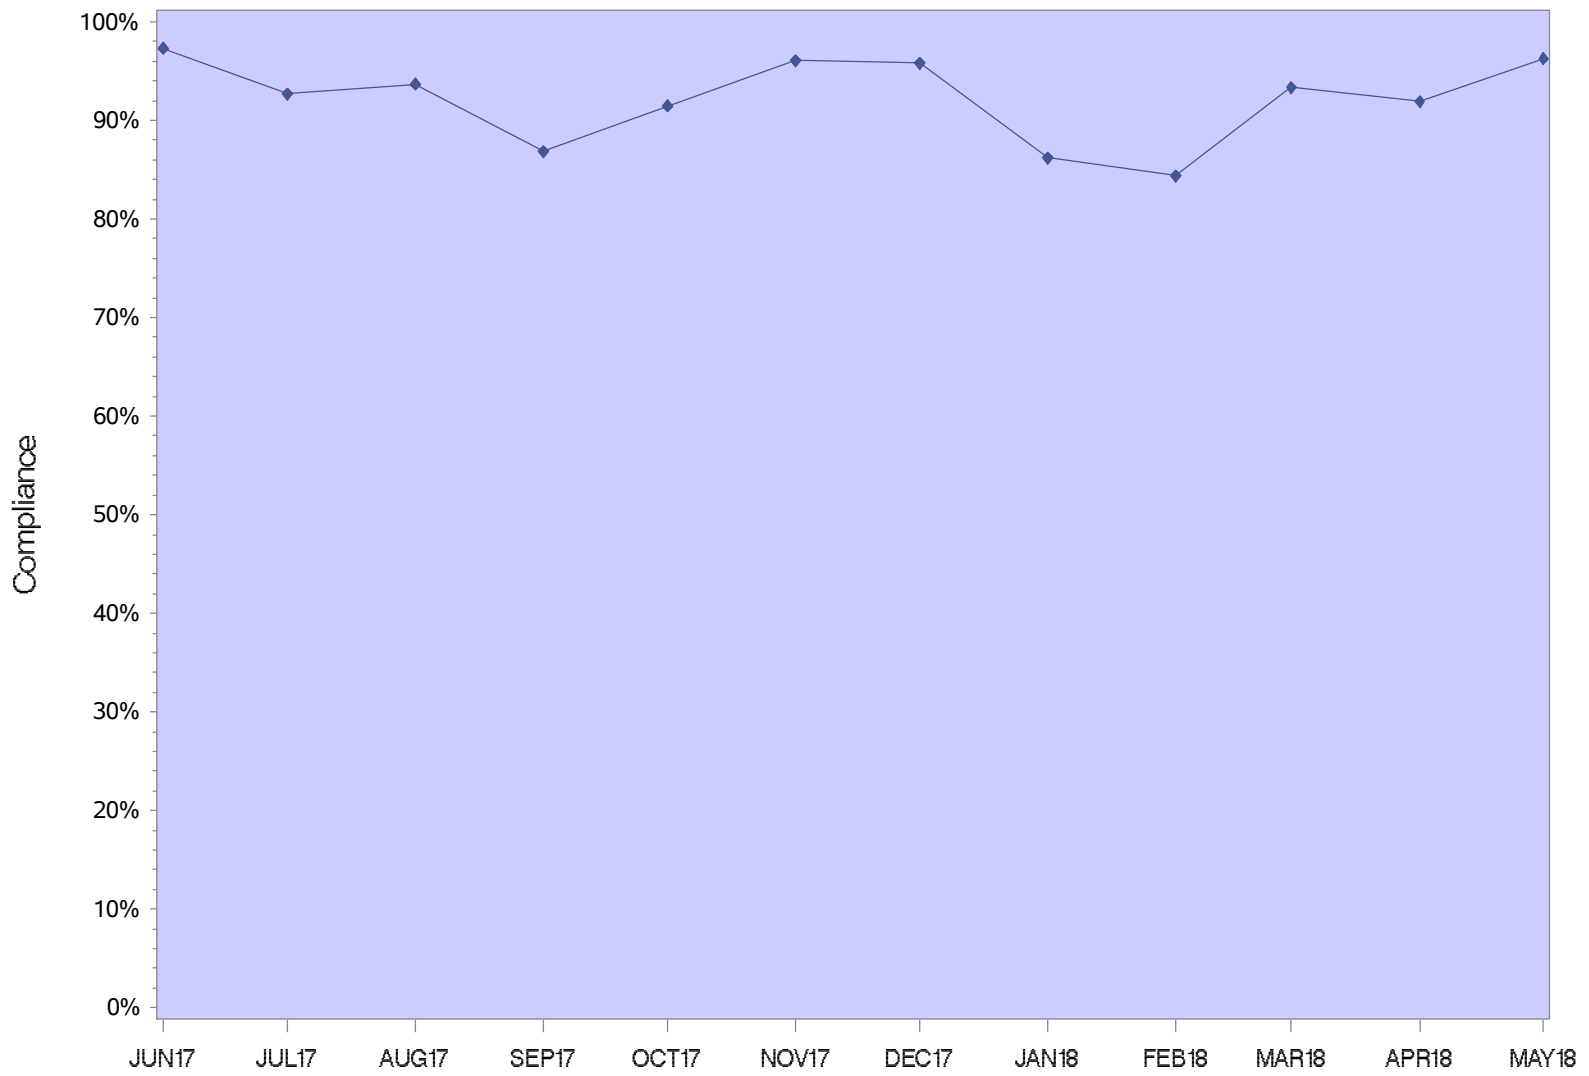

Oregon State Penitentiary

Powder River Correctional Facility

Jackson County Re-entry

Lane County Re-Entry

Shutter Creek Correctional Institution

Santiam Correctional Institution

South Fork Forest Camp

Snake River Correctional Institution

SRCI Minimum

Two Rivers Correctional Institution

TRCI Minimum

Warner Creek Correctional Facility

ALL OREGON INSTITUTIONS