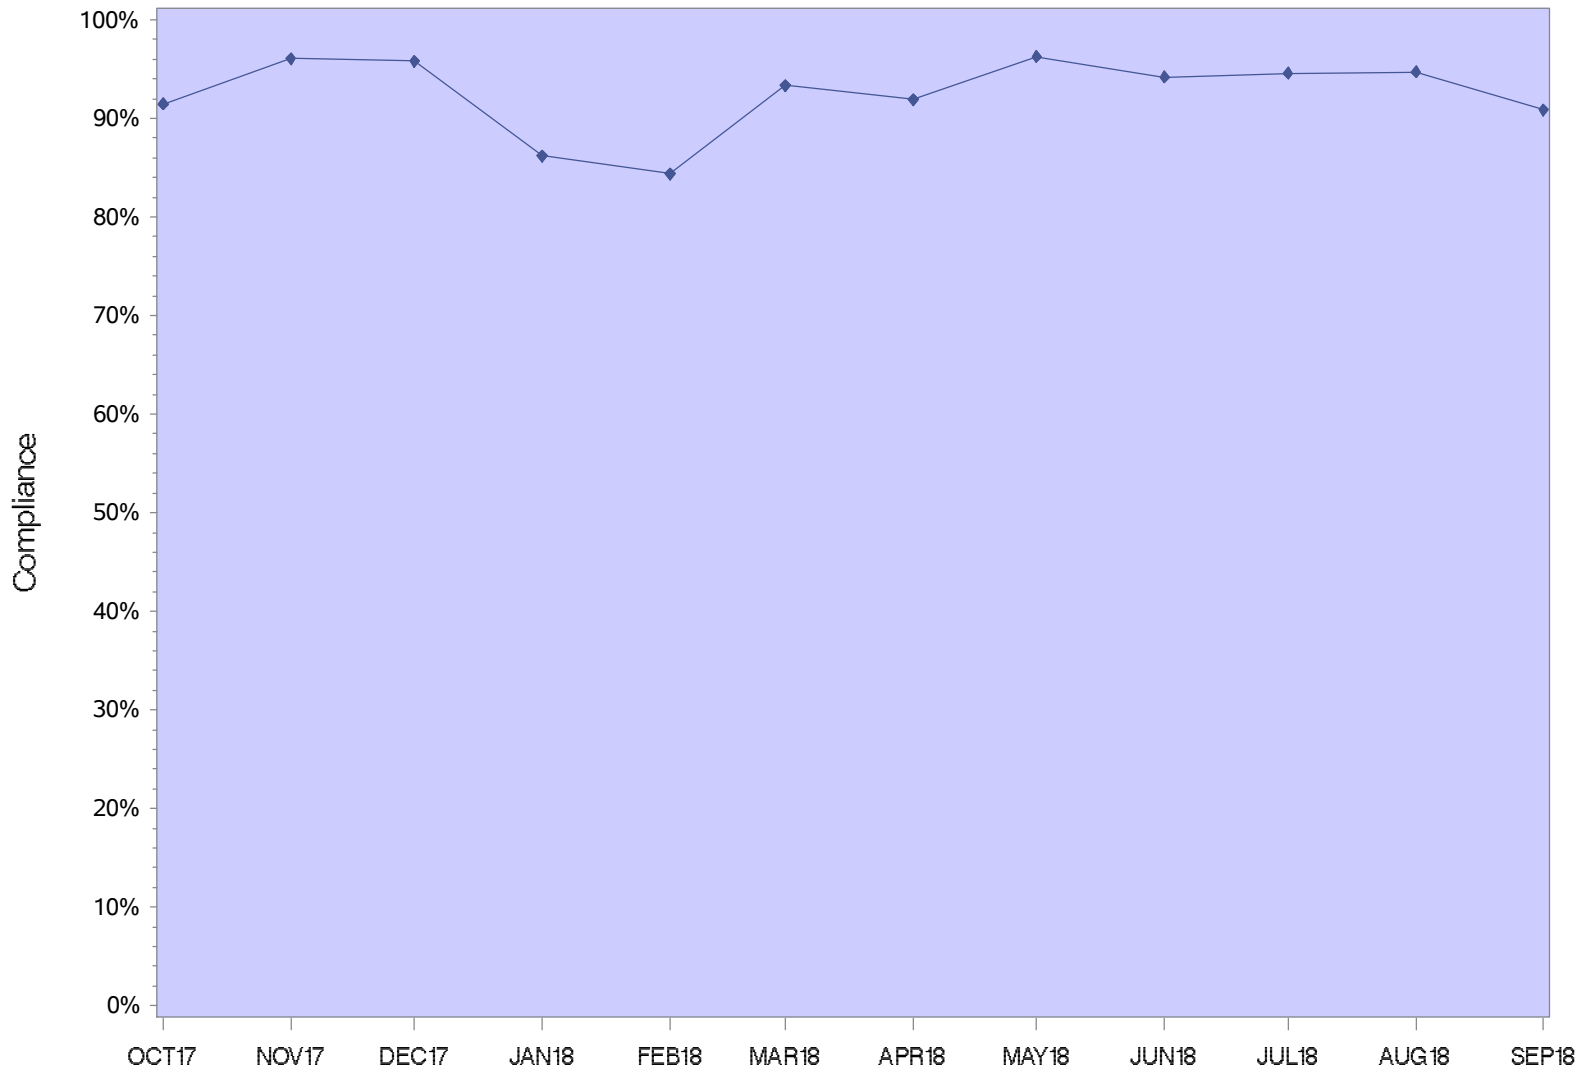

Oregon State Penitentiary

Powder River Correctional Facility

Jackson County Re-entry

Lane County Re-Entry

Shutter Creek Correctional Institution

Santiam Correctional Institution

South Fork Forest Camp

Snake River Correctional Institution

SRCI Minimum

Two Rivers Correctional Institution

TRCI Minimum

Warner Creek Correctional Facility

ALL OREGON INSTITUTIONS