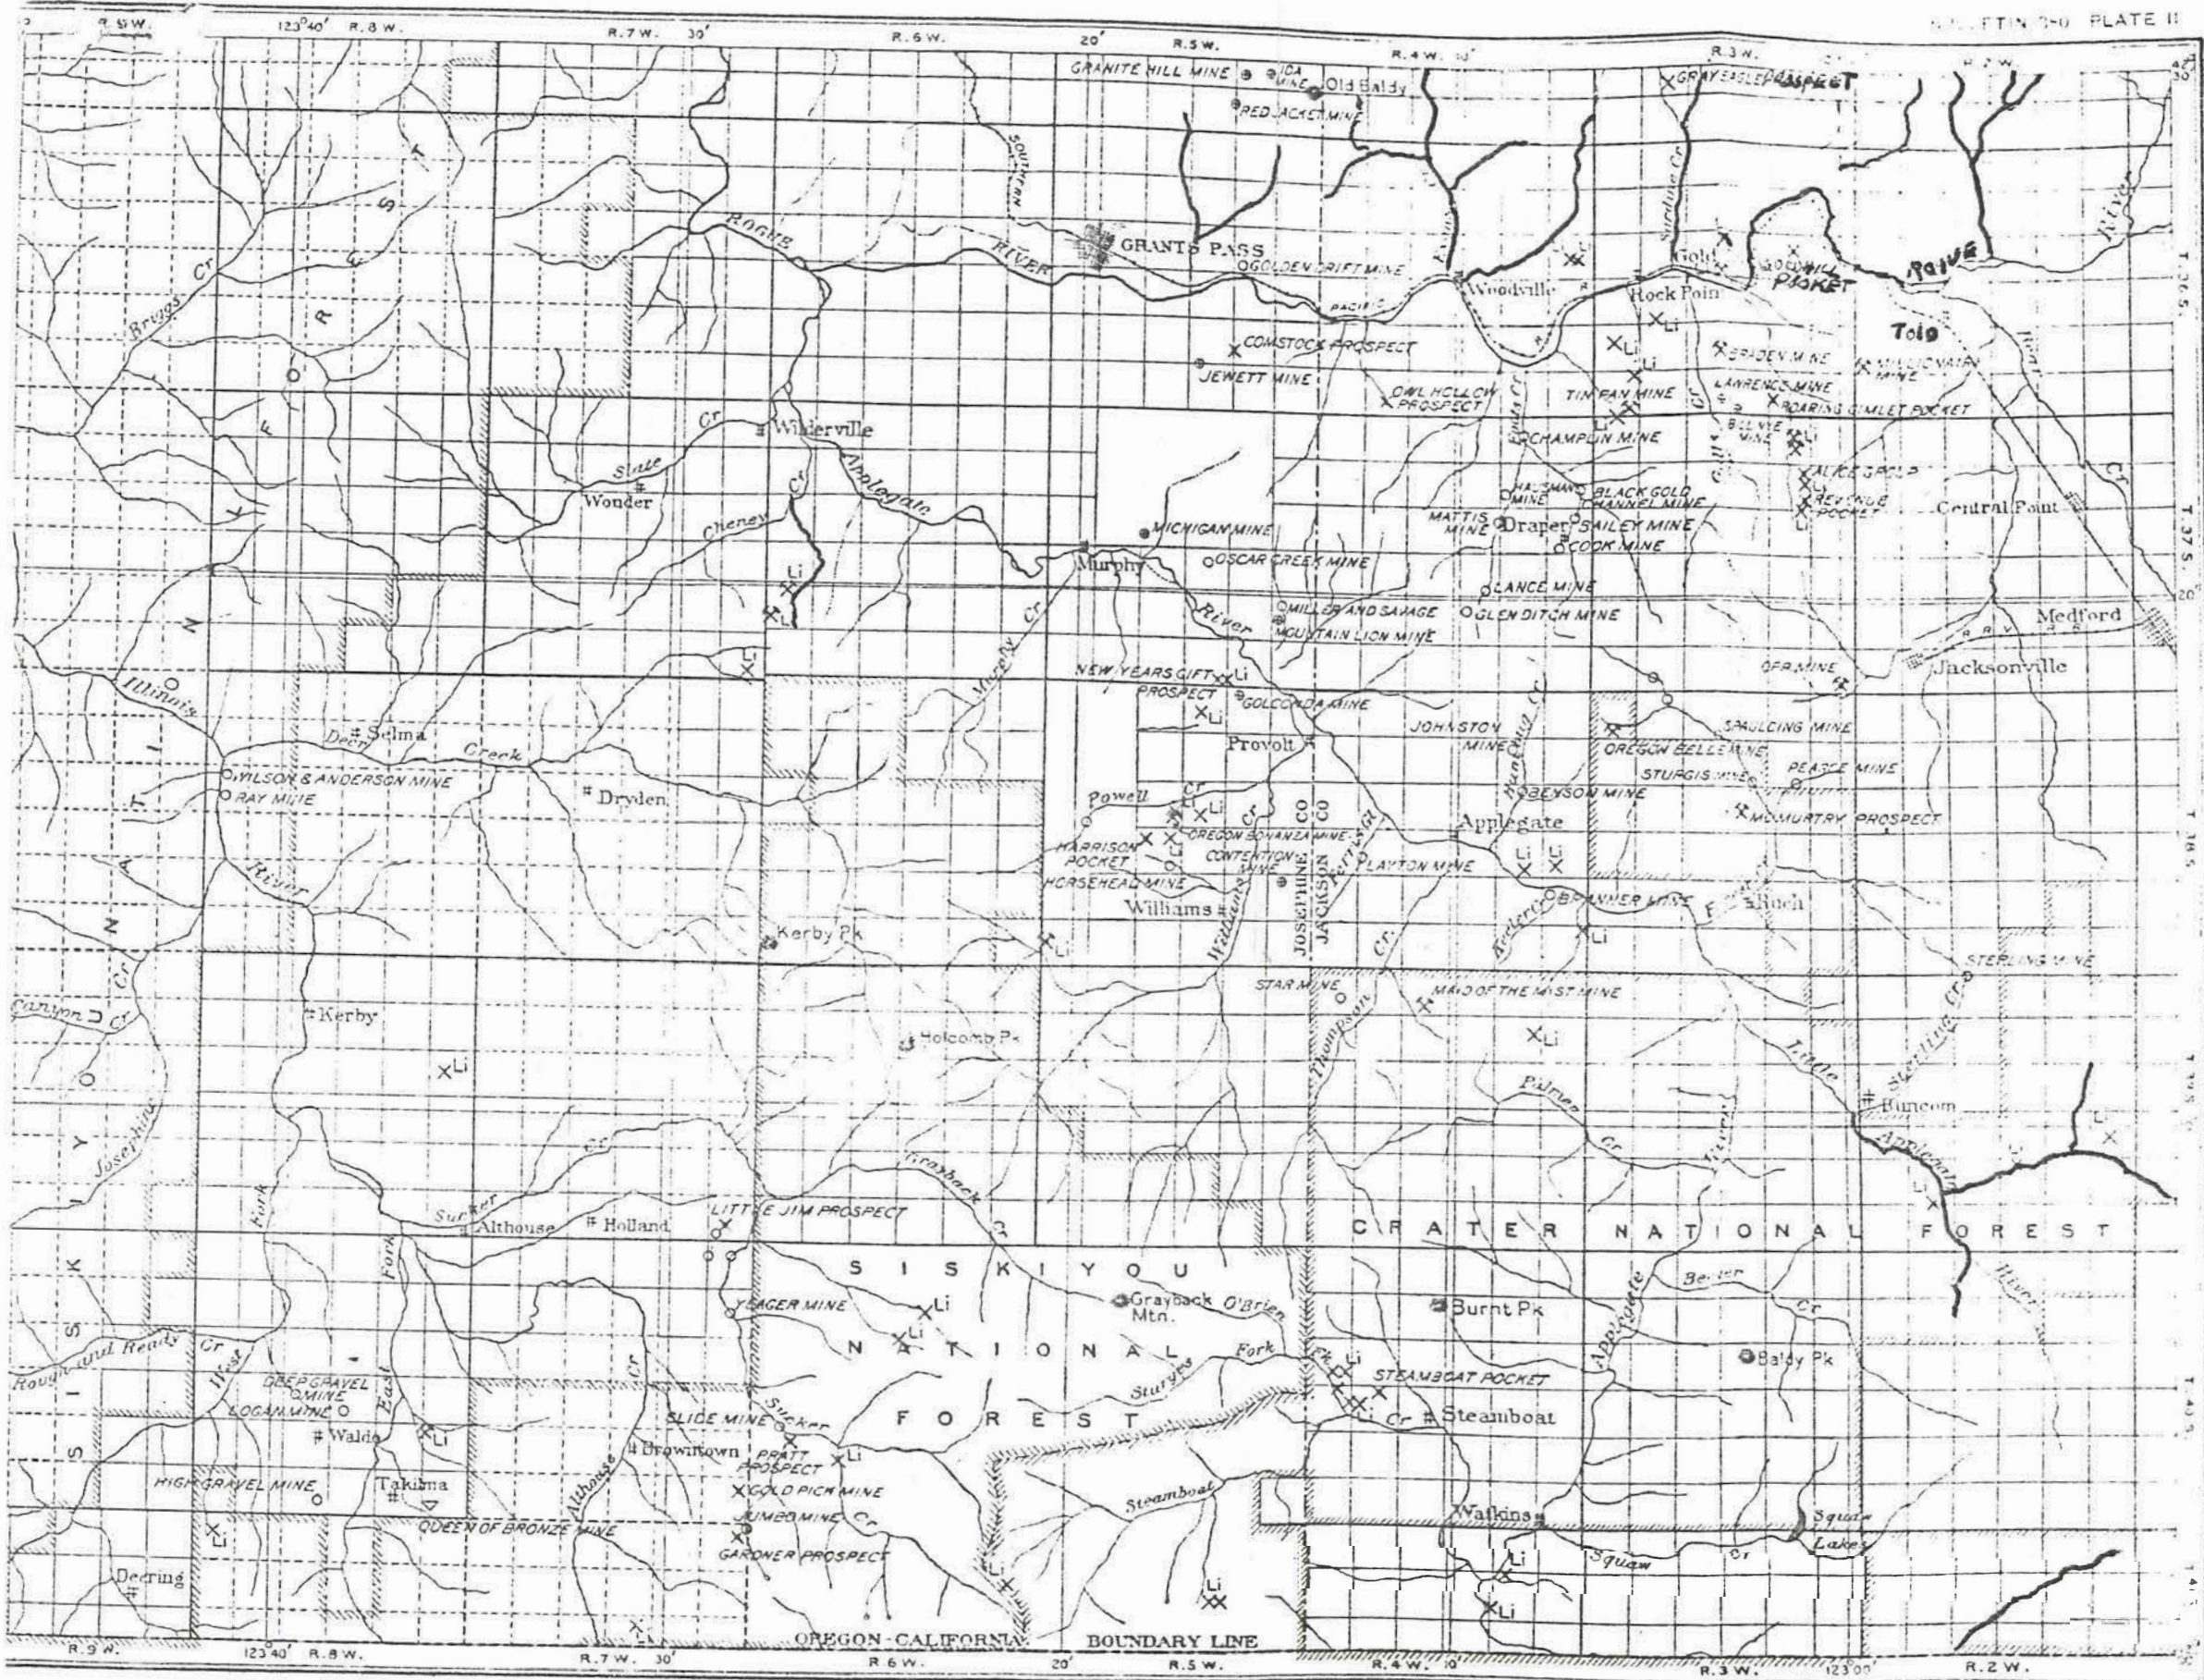

KEY

- 1. GALICE
- 2. GRANTS PASS
- 3. GREENBACK
- 4. ILLINOIS RIVER
- 5. LOWER APPLIGATE
- 6. WALDO

1952

SCALE
0 1 2 3 4 5 MI.

U.S. Forest Service Base

MINING AREAS OF JOSEPHINE COUNTY, OREGON.

- ⊗ Gold-quartz mine (in operation)
- ⊙ Gold quartz mine (not in operation)
- ⊗ Gold-quartz prospect
- Placer mine
- ▽ Copper mine
- Li Limestone quarry
- ⊗ Limestone ledges not quarried

MAP SHOWING LIMESTONES, GOLD QUARTZ MINES AND PROSPECTS