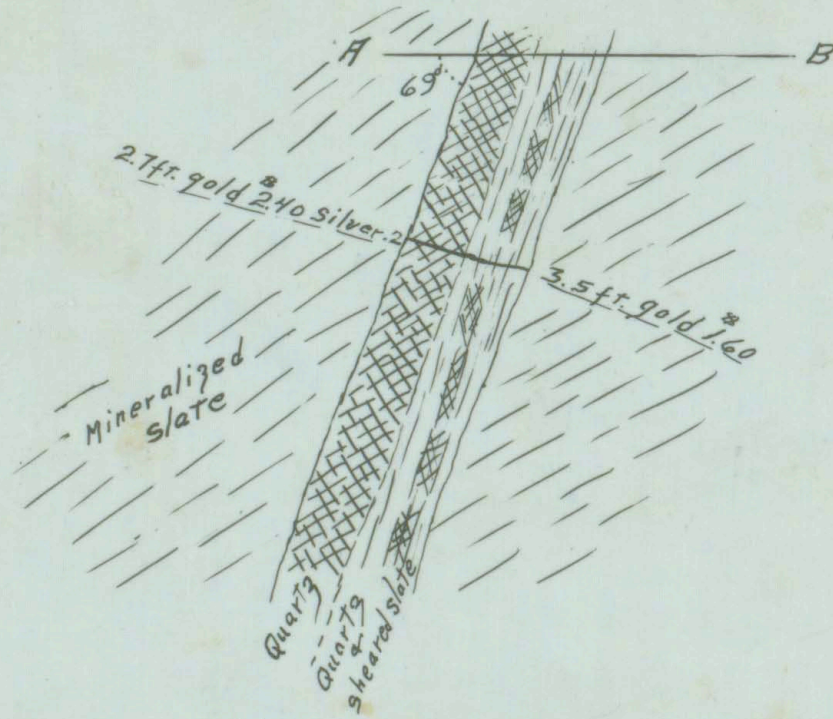

INCH

CM

P-138

LIBRARY
OREGON DEPARTMENT OF GEOLOGY
AND MINERAL INDUSTRIES
SUITE 985
800 NE OREGON STREET #28
PORTLAND, OREGON 97232

"PORYPHYRY VEIN"

Scale - 1 in. = 10 ft.

Map No. 10

Opp Mine Jackson Co. OR