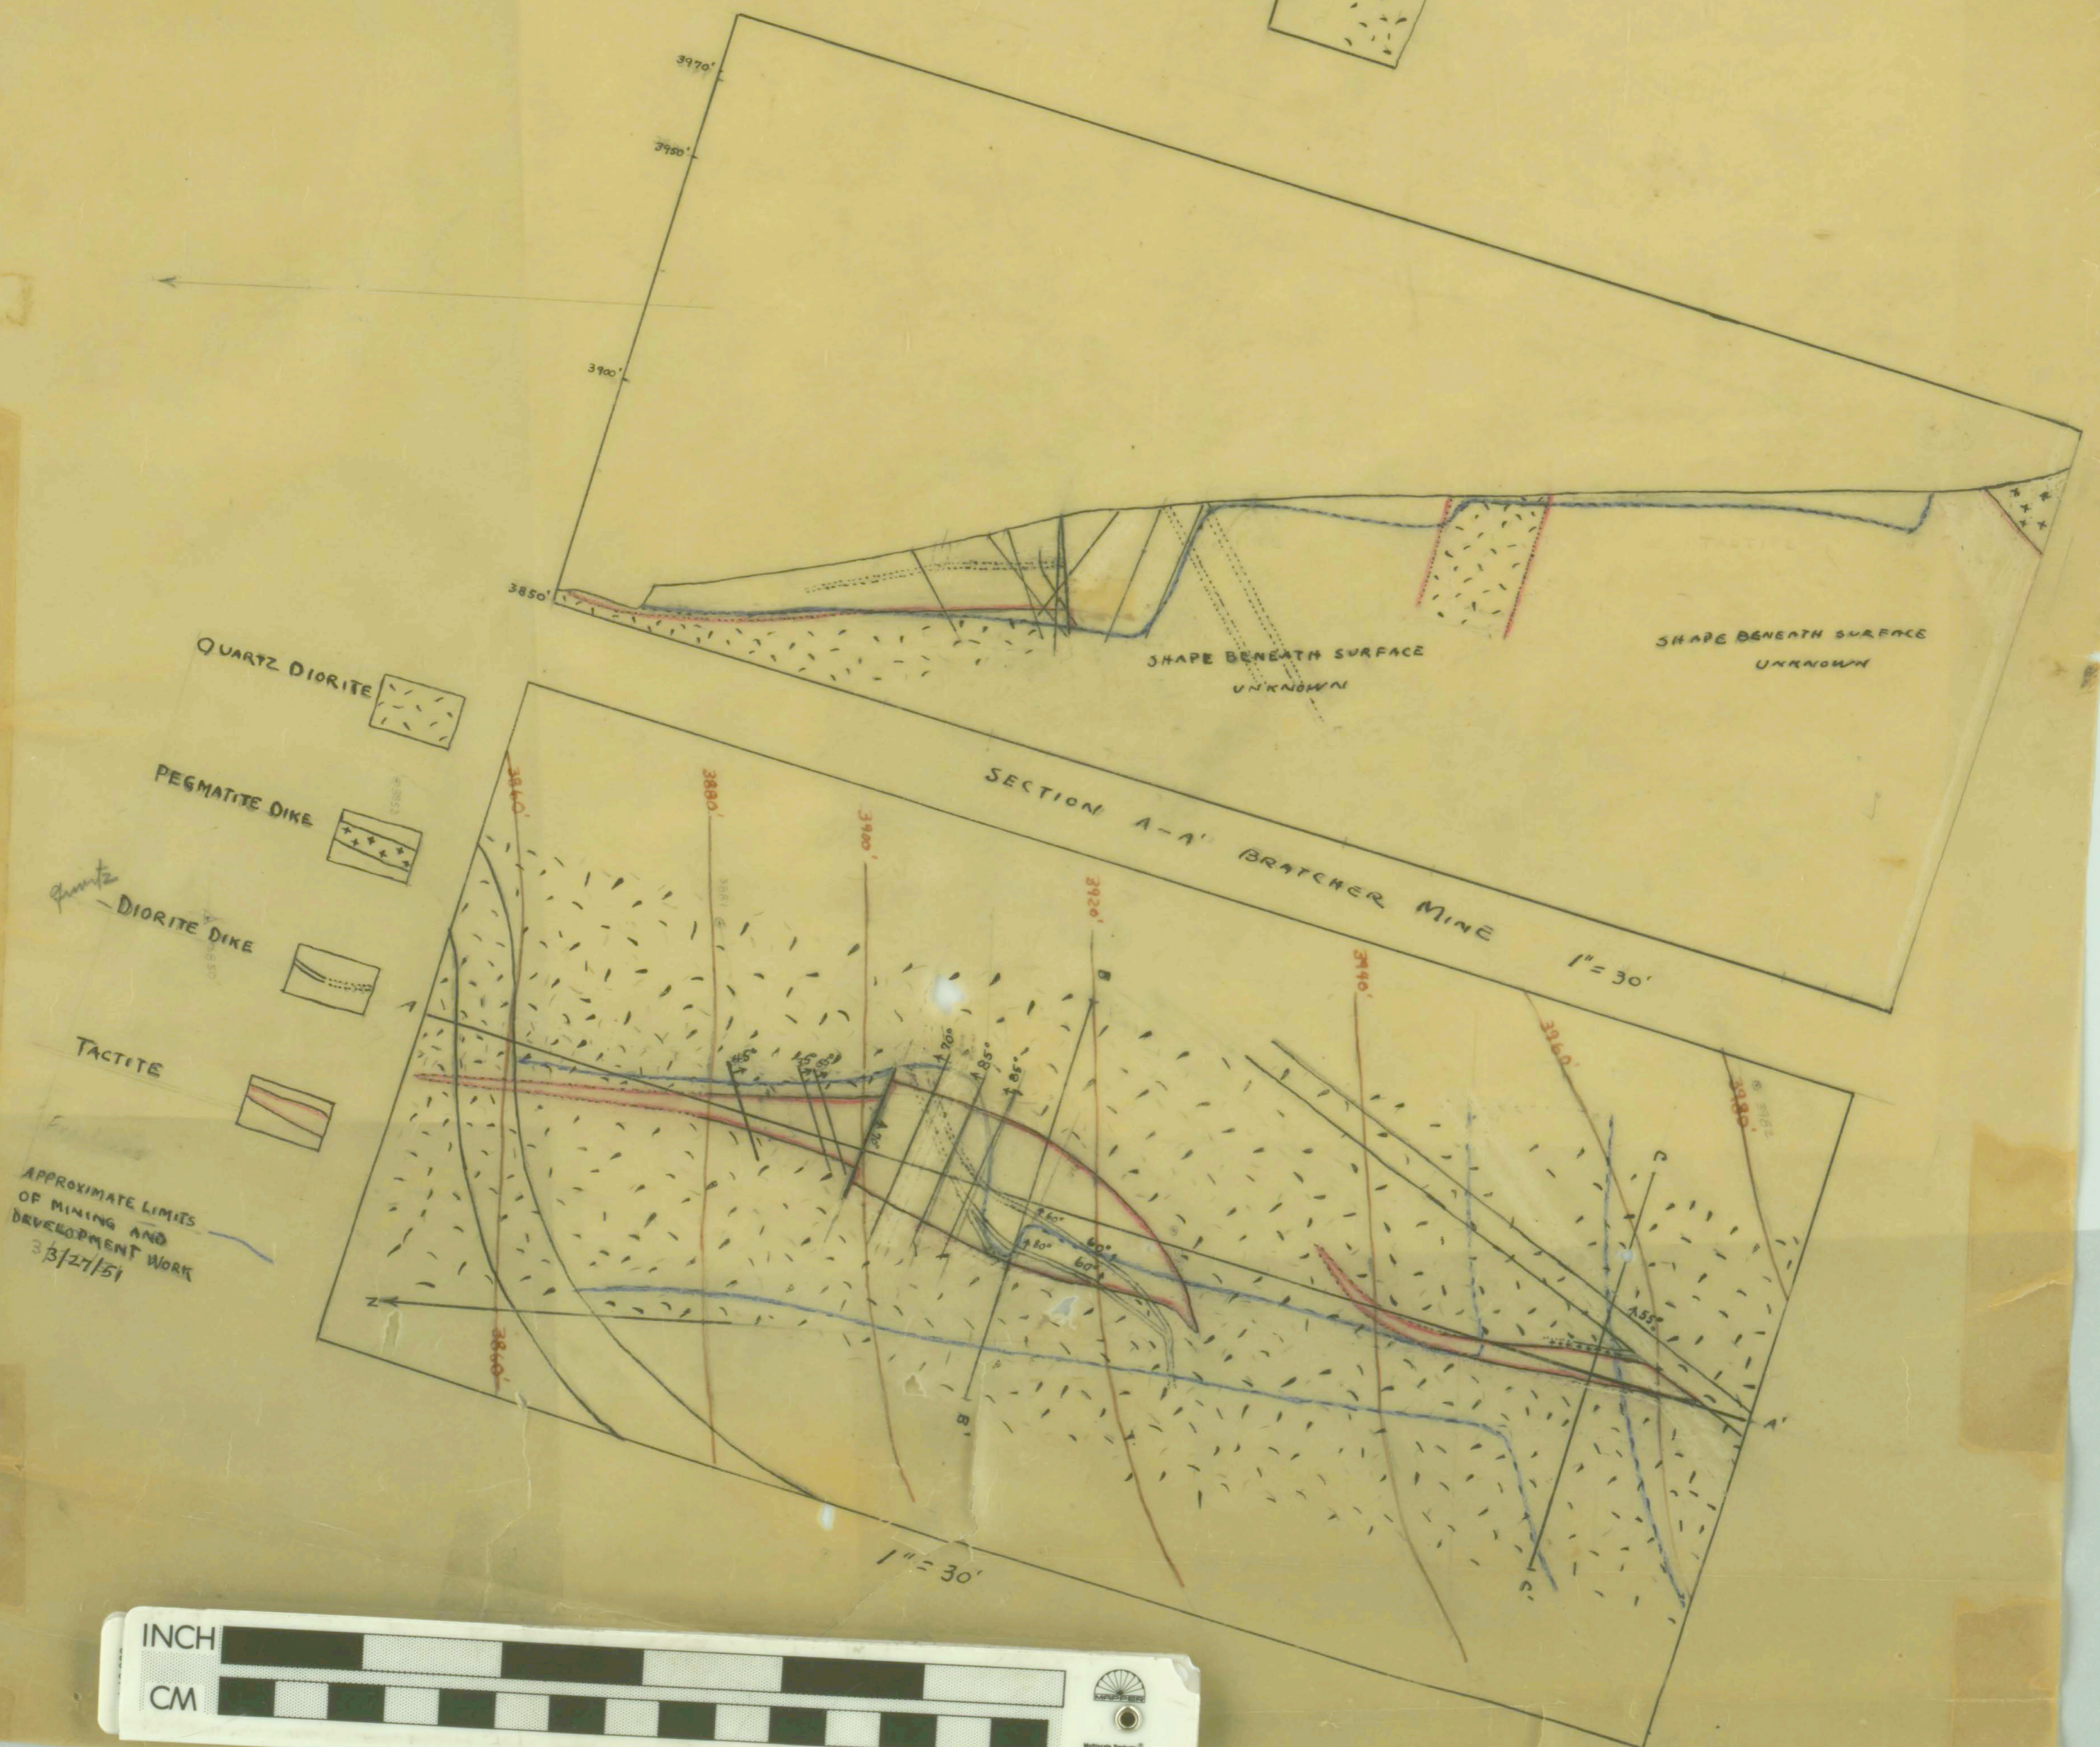

Bratcher Mine Maps

Bratcher Mine  
Jackson Co. OR

LIBRARY  
OREGON DEPARTMENT OF GEOLOGY  
AND MINERAL INDUSTRIES  
SUITE 905  
800 NE OREGON STREET # 905  
PORTLAND, OREGON 97232

P-100

22 - 23  
24 -