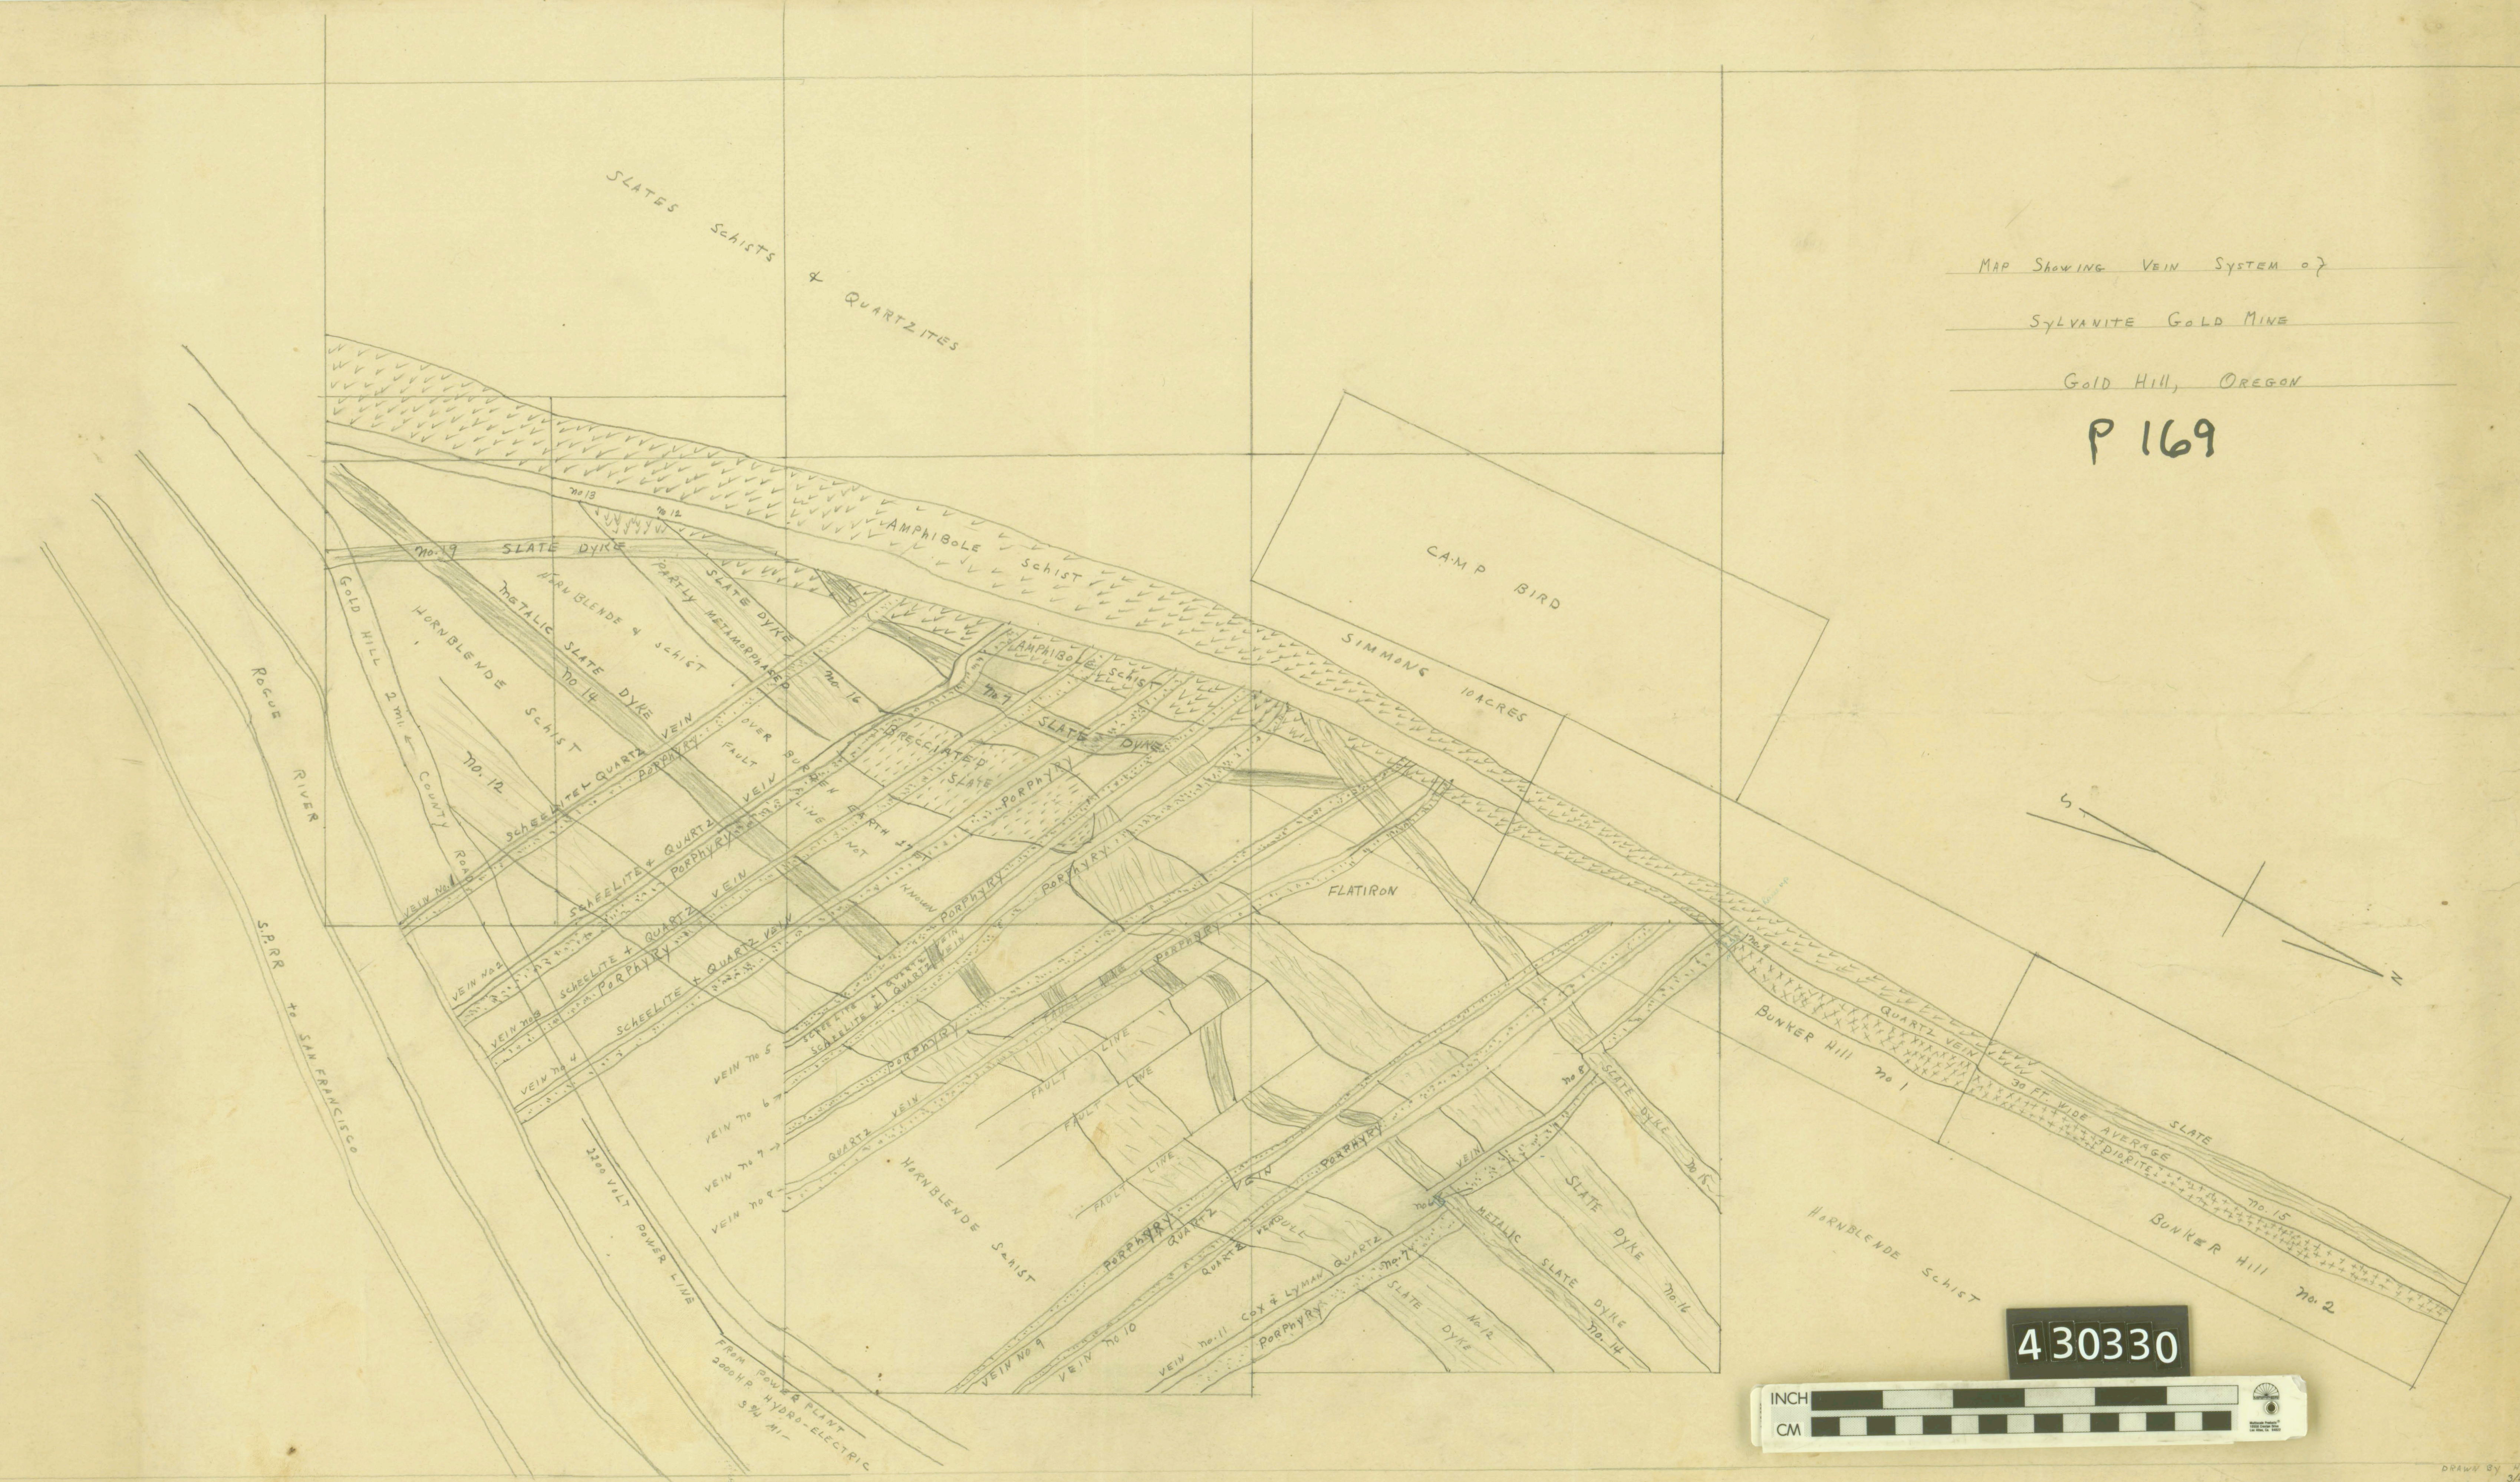

MAP SHOWING VEIN SYSTEM OF
SYLVANITE GOLD MINE
GOLD HILL, OREGON

P 169

430330

DRAWN BY WEA 3/27/06