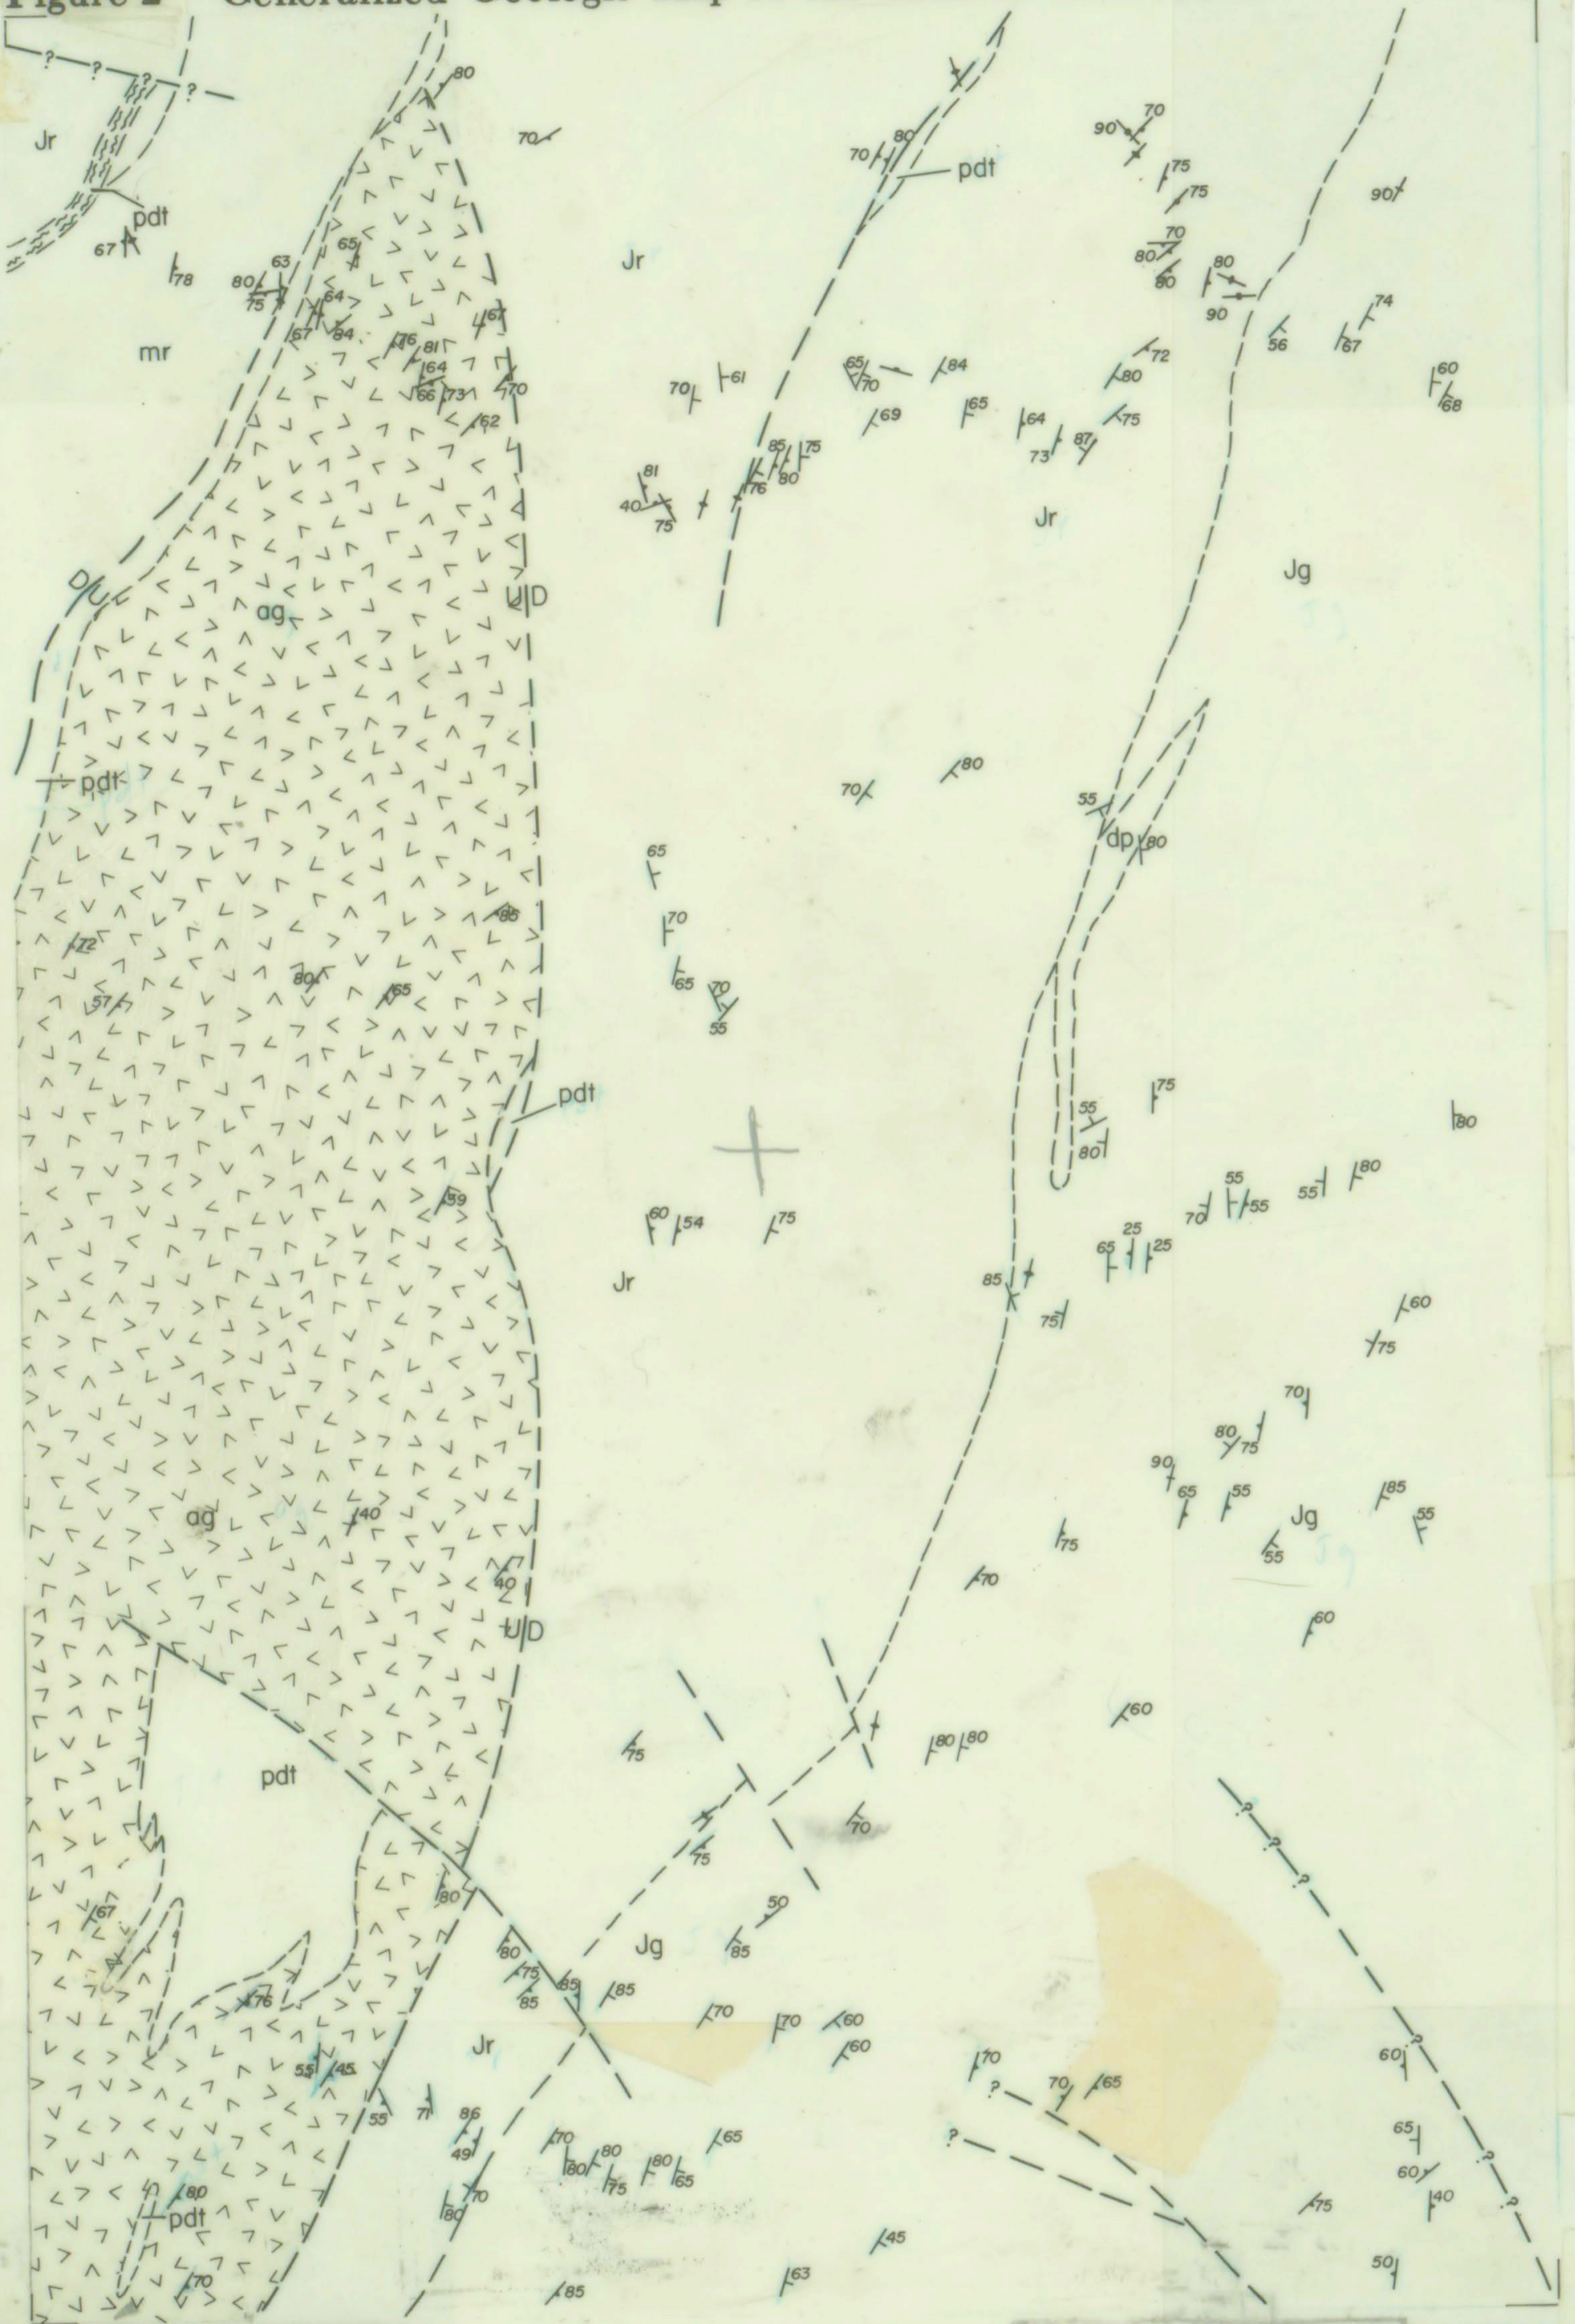

INCH

CM

Figure 2 Generalized Geologic Map of the Almeda Mine Area

430355

6590 Page 4 (black) P-244