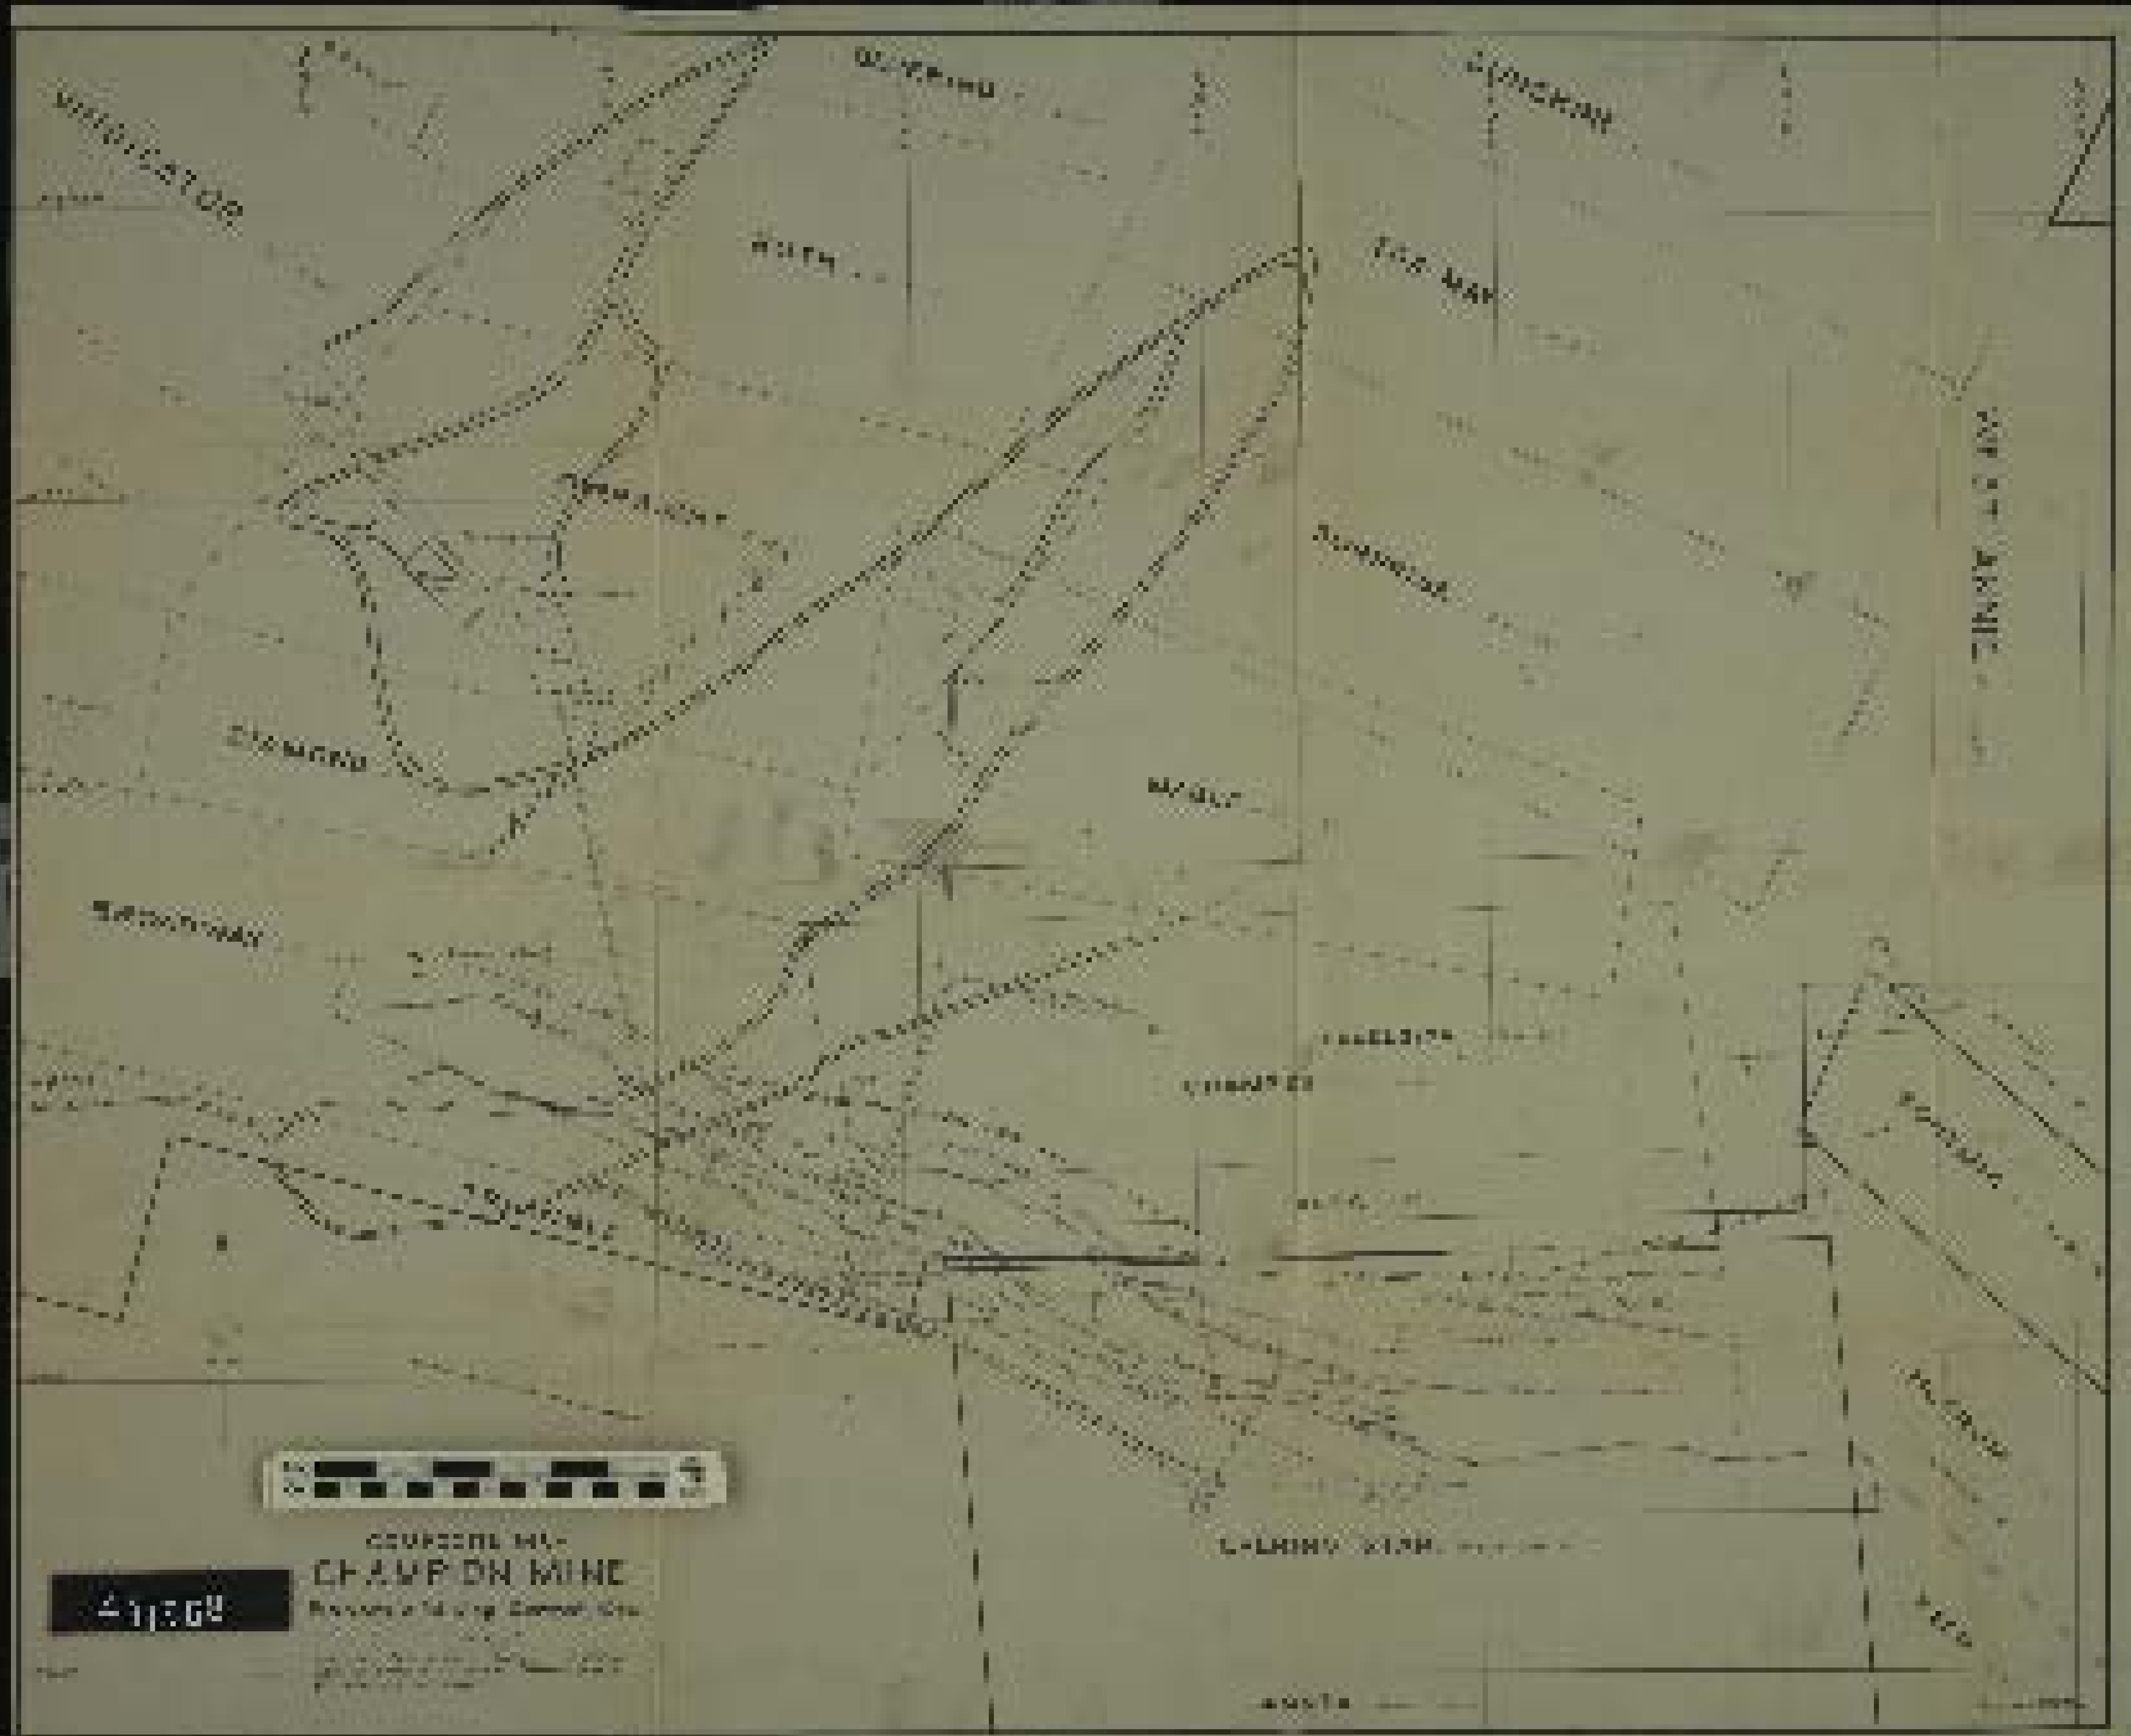

COMPOSITE MAP  
**CHAMPION MINE**  
 Bohemia Mining District, Ore.

**431638**

compiled from H&H underground transit survey & other sources. Claims, roads & buildings not exact.

ANNEX, unsurveyed

11-3-46 MWCox

QUEBEC 111-  
CHAMPION MINE

Provisional Mining Concessions

411308

Scale 1:50,000  
1968