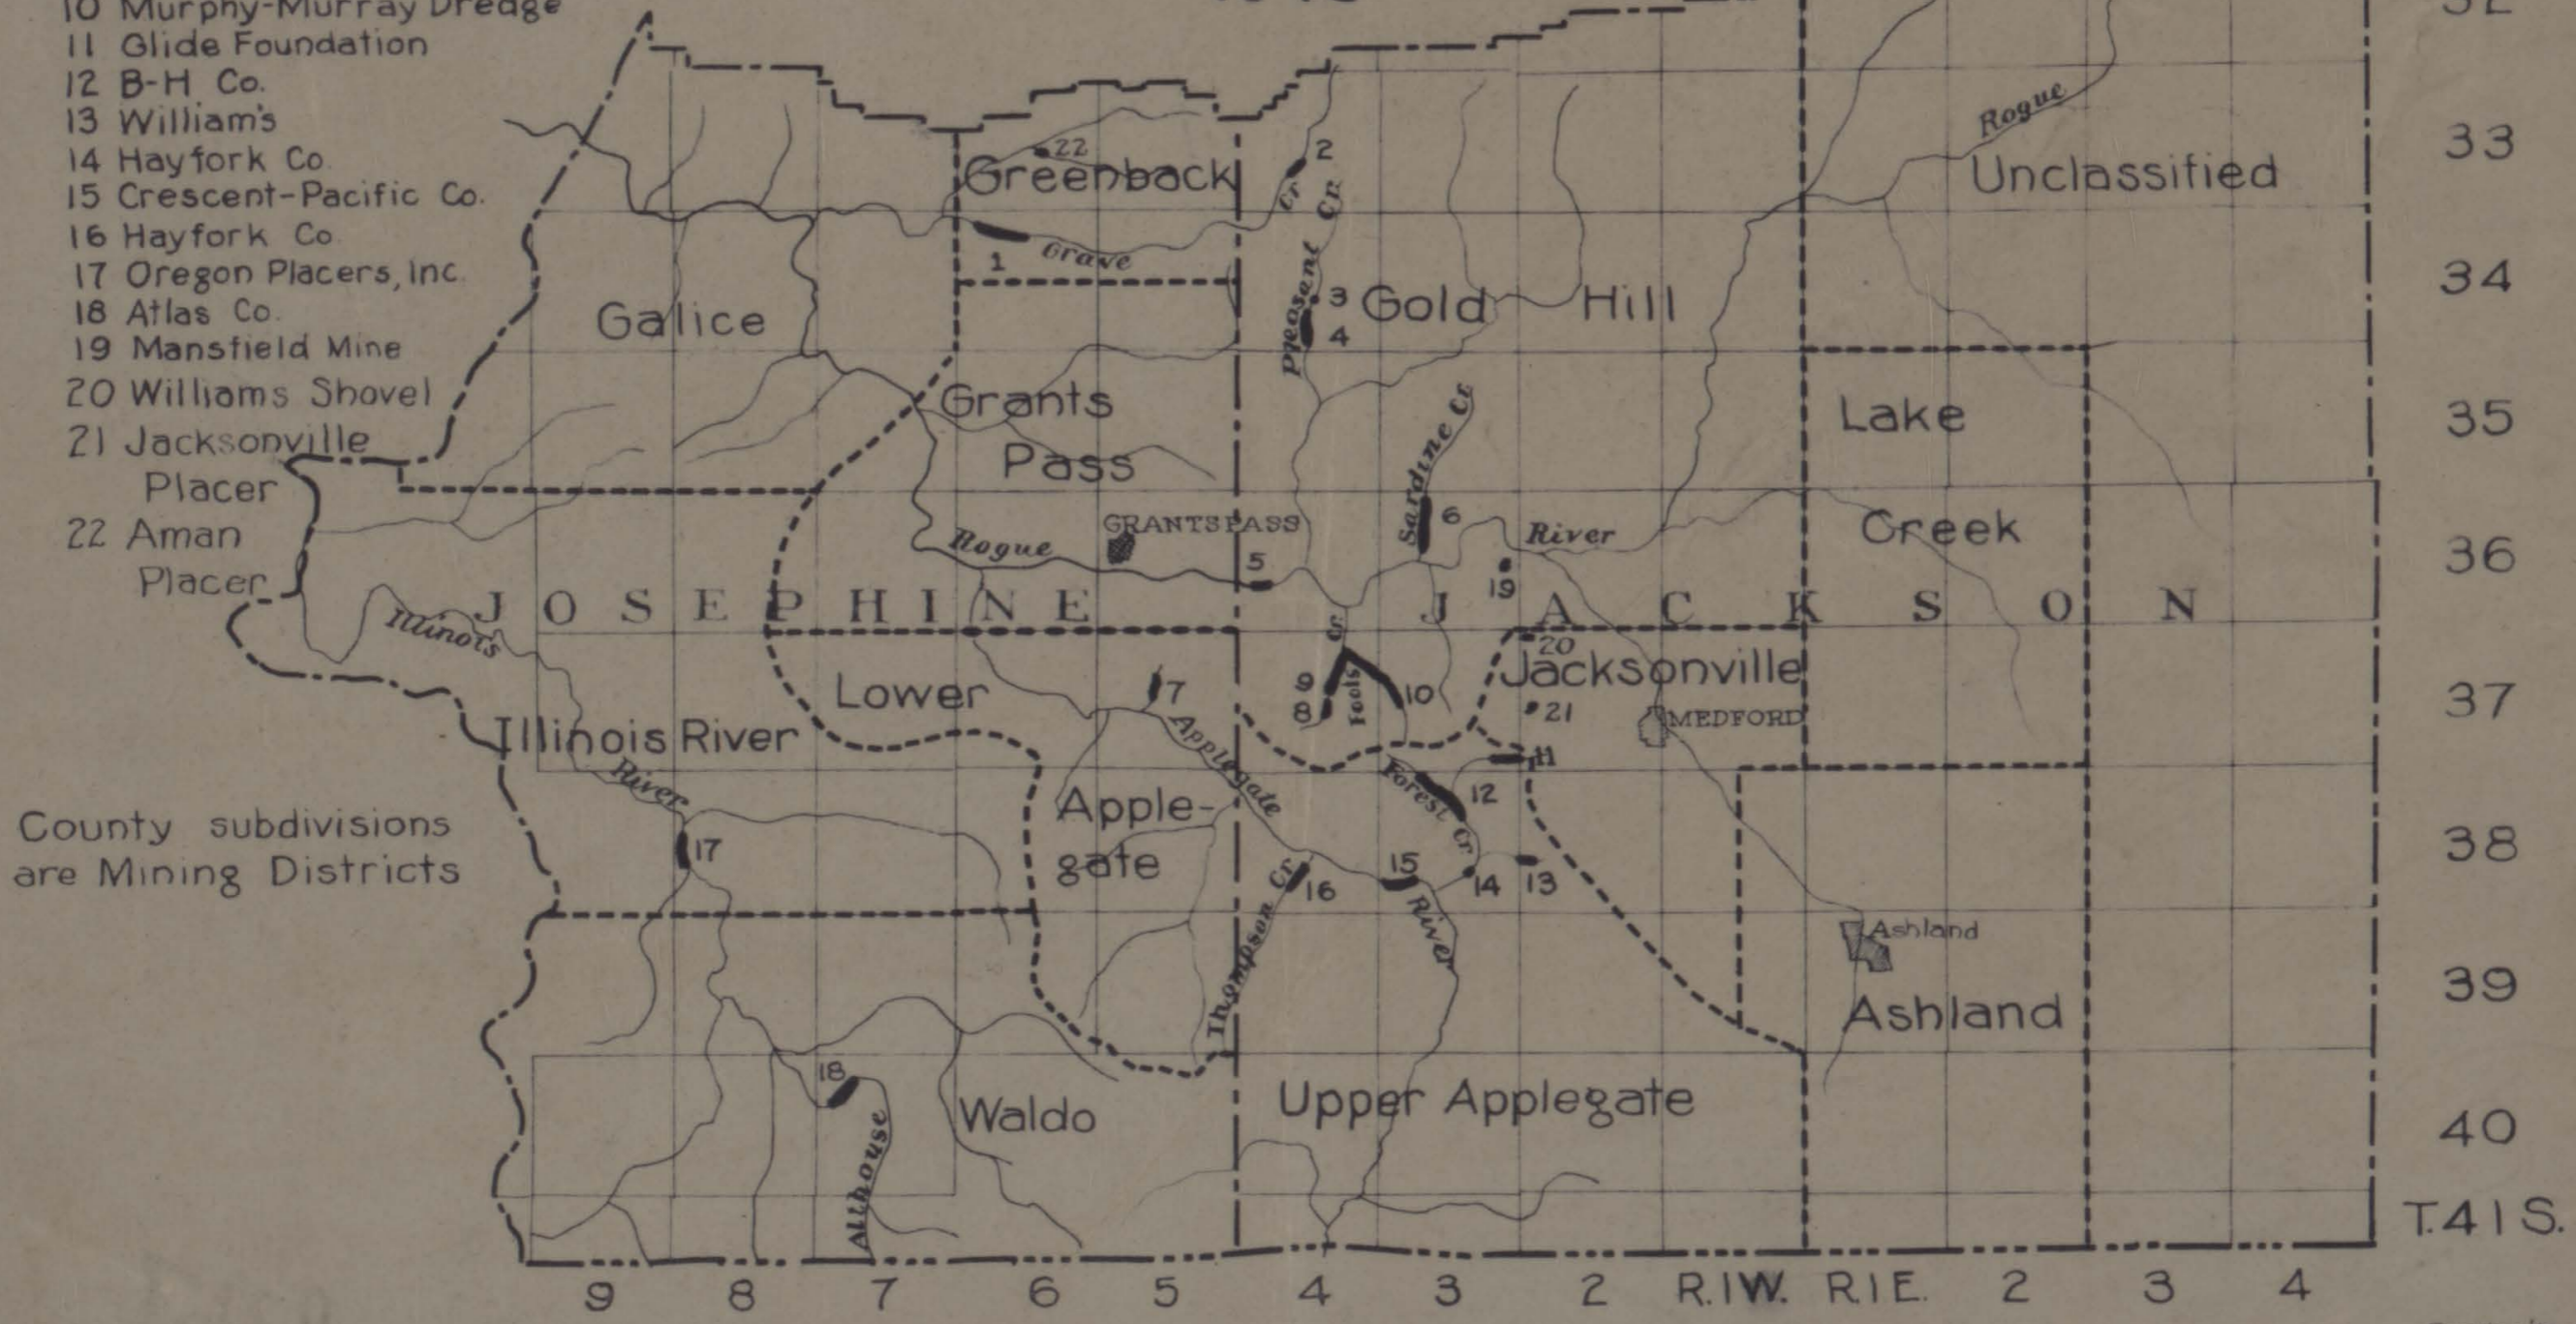

LEGEND

- 1 Rogue River Gold Mining Co.
- 2 Green's Placer
- 3 William's Shovel
- 4 Pleasant Cr Mining Co.
- 5 Seaman Bar
- 6 Gold Hill Placer
- 7 Oscar Placer
- 8 Lance Placer
- 9 Rogue River Gold Mining Co.
- 10 Murphy-Murray Dredge
- 11 Glide Foundation
- 12 B-H Co.
- 13 William's
- 14 Hayfork Co.
- 15 Crescent-Pacific Co.
- 16 Hayfork Co.
- 17 Oregon Placers, Inc.
- 18 Atlas Co.
- 19 Mansfield Mine
- 20 Williams Shovel
- 21 Jacksonville Placer
- 22 Aman Placer

**Dredged Areas
in
Josephine & Jackson Counties
Oregon
1940**

County subdivisions are Mining Districts

T.30S
31
32
33
34
35
36
37
38
39
40
T.41S.

9 8 7 6 5 4 3 2 R.1W. R.1E. 2 3 4

Treasher '40

431658

431052