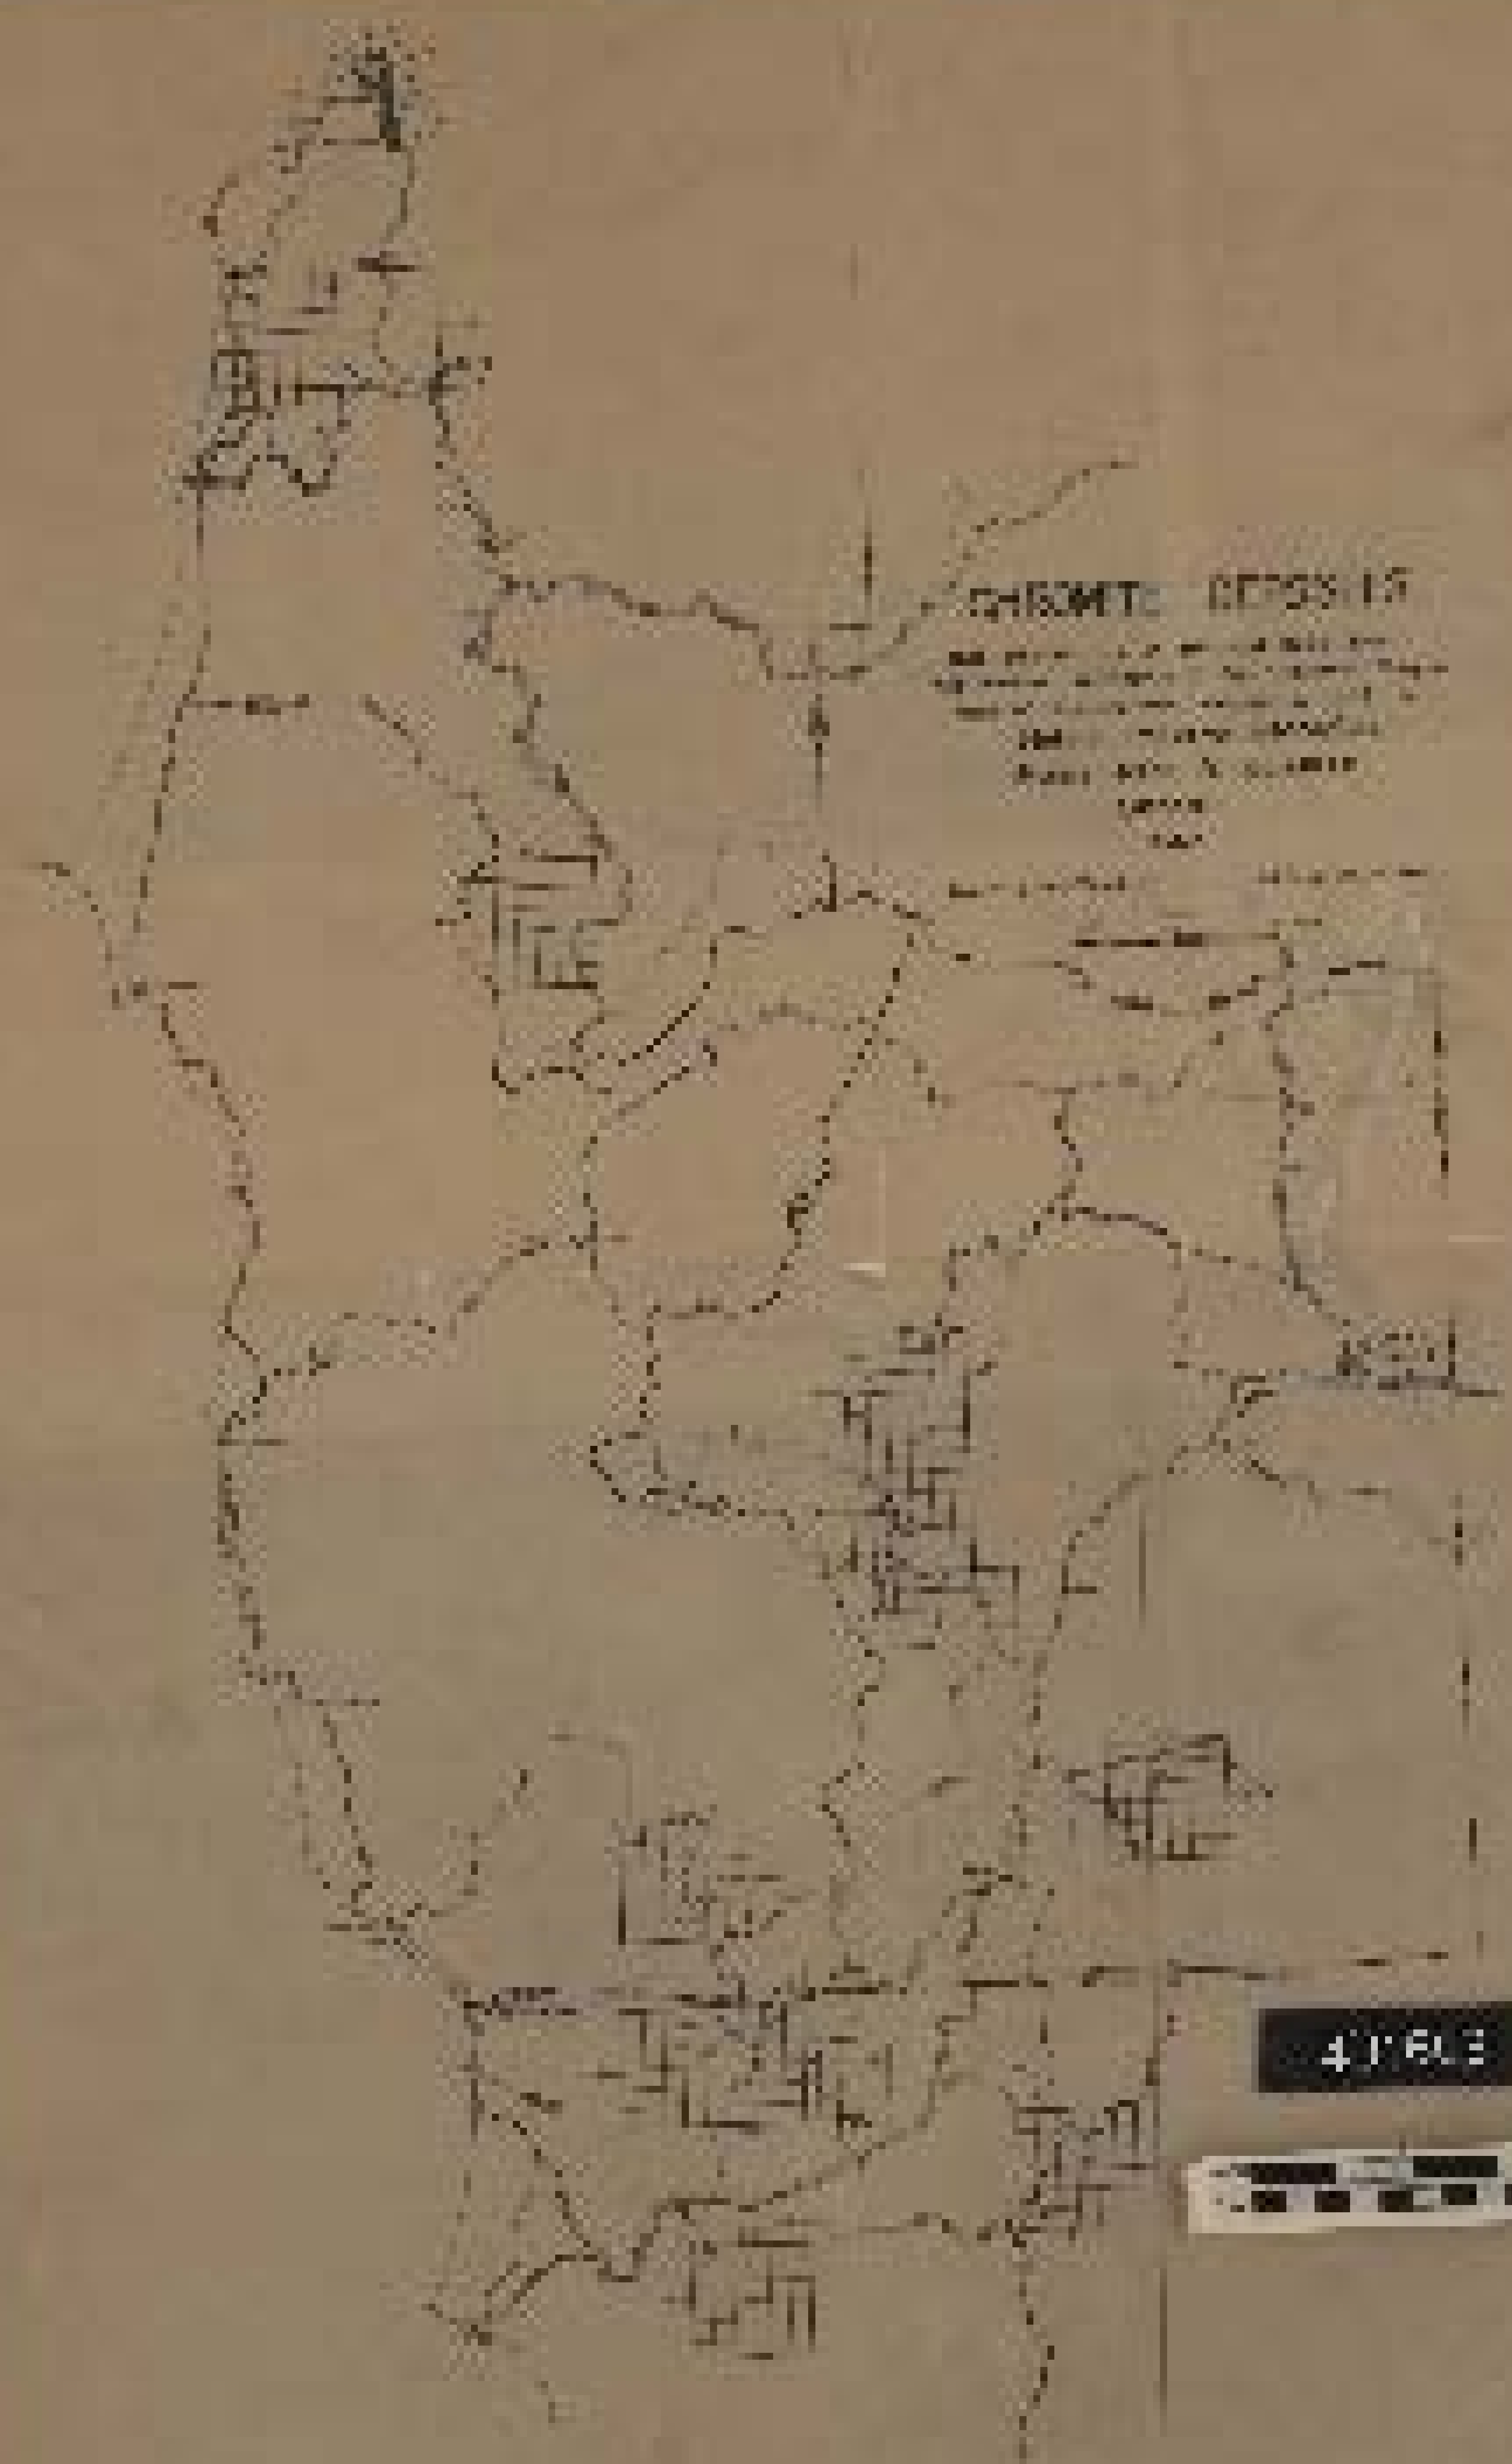

CHROME DEPOSITS

Map showing the location of  
chrome deposits in the  
vicinity of the town of  
Pana, Nevada, U.S.A.  
Scale 1:50,000

41613