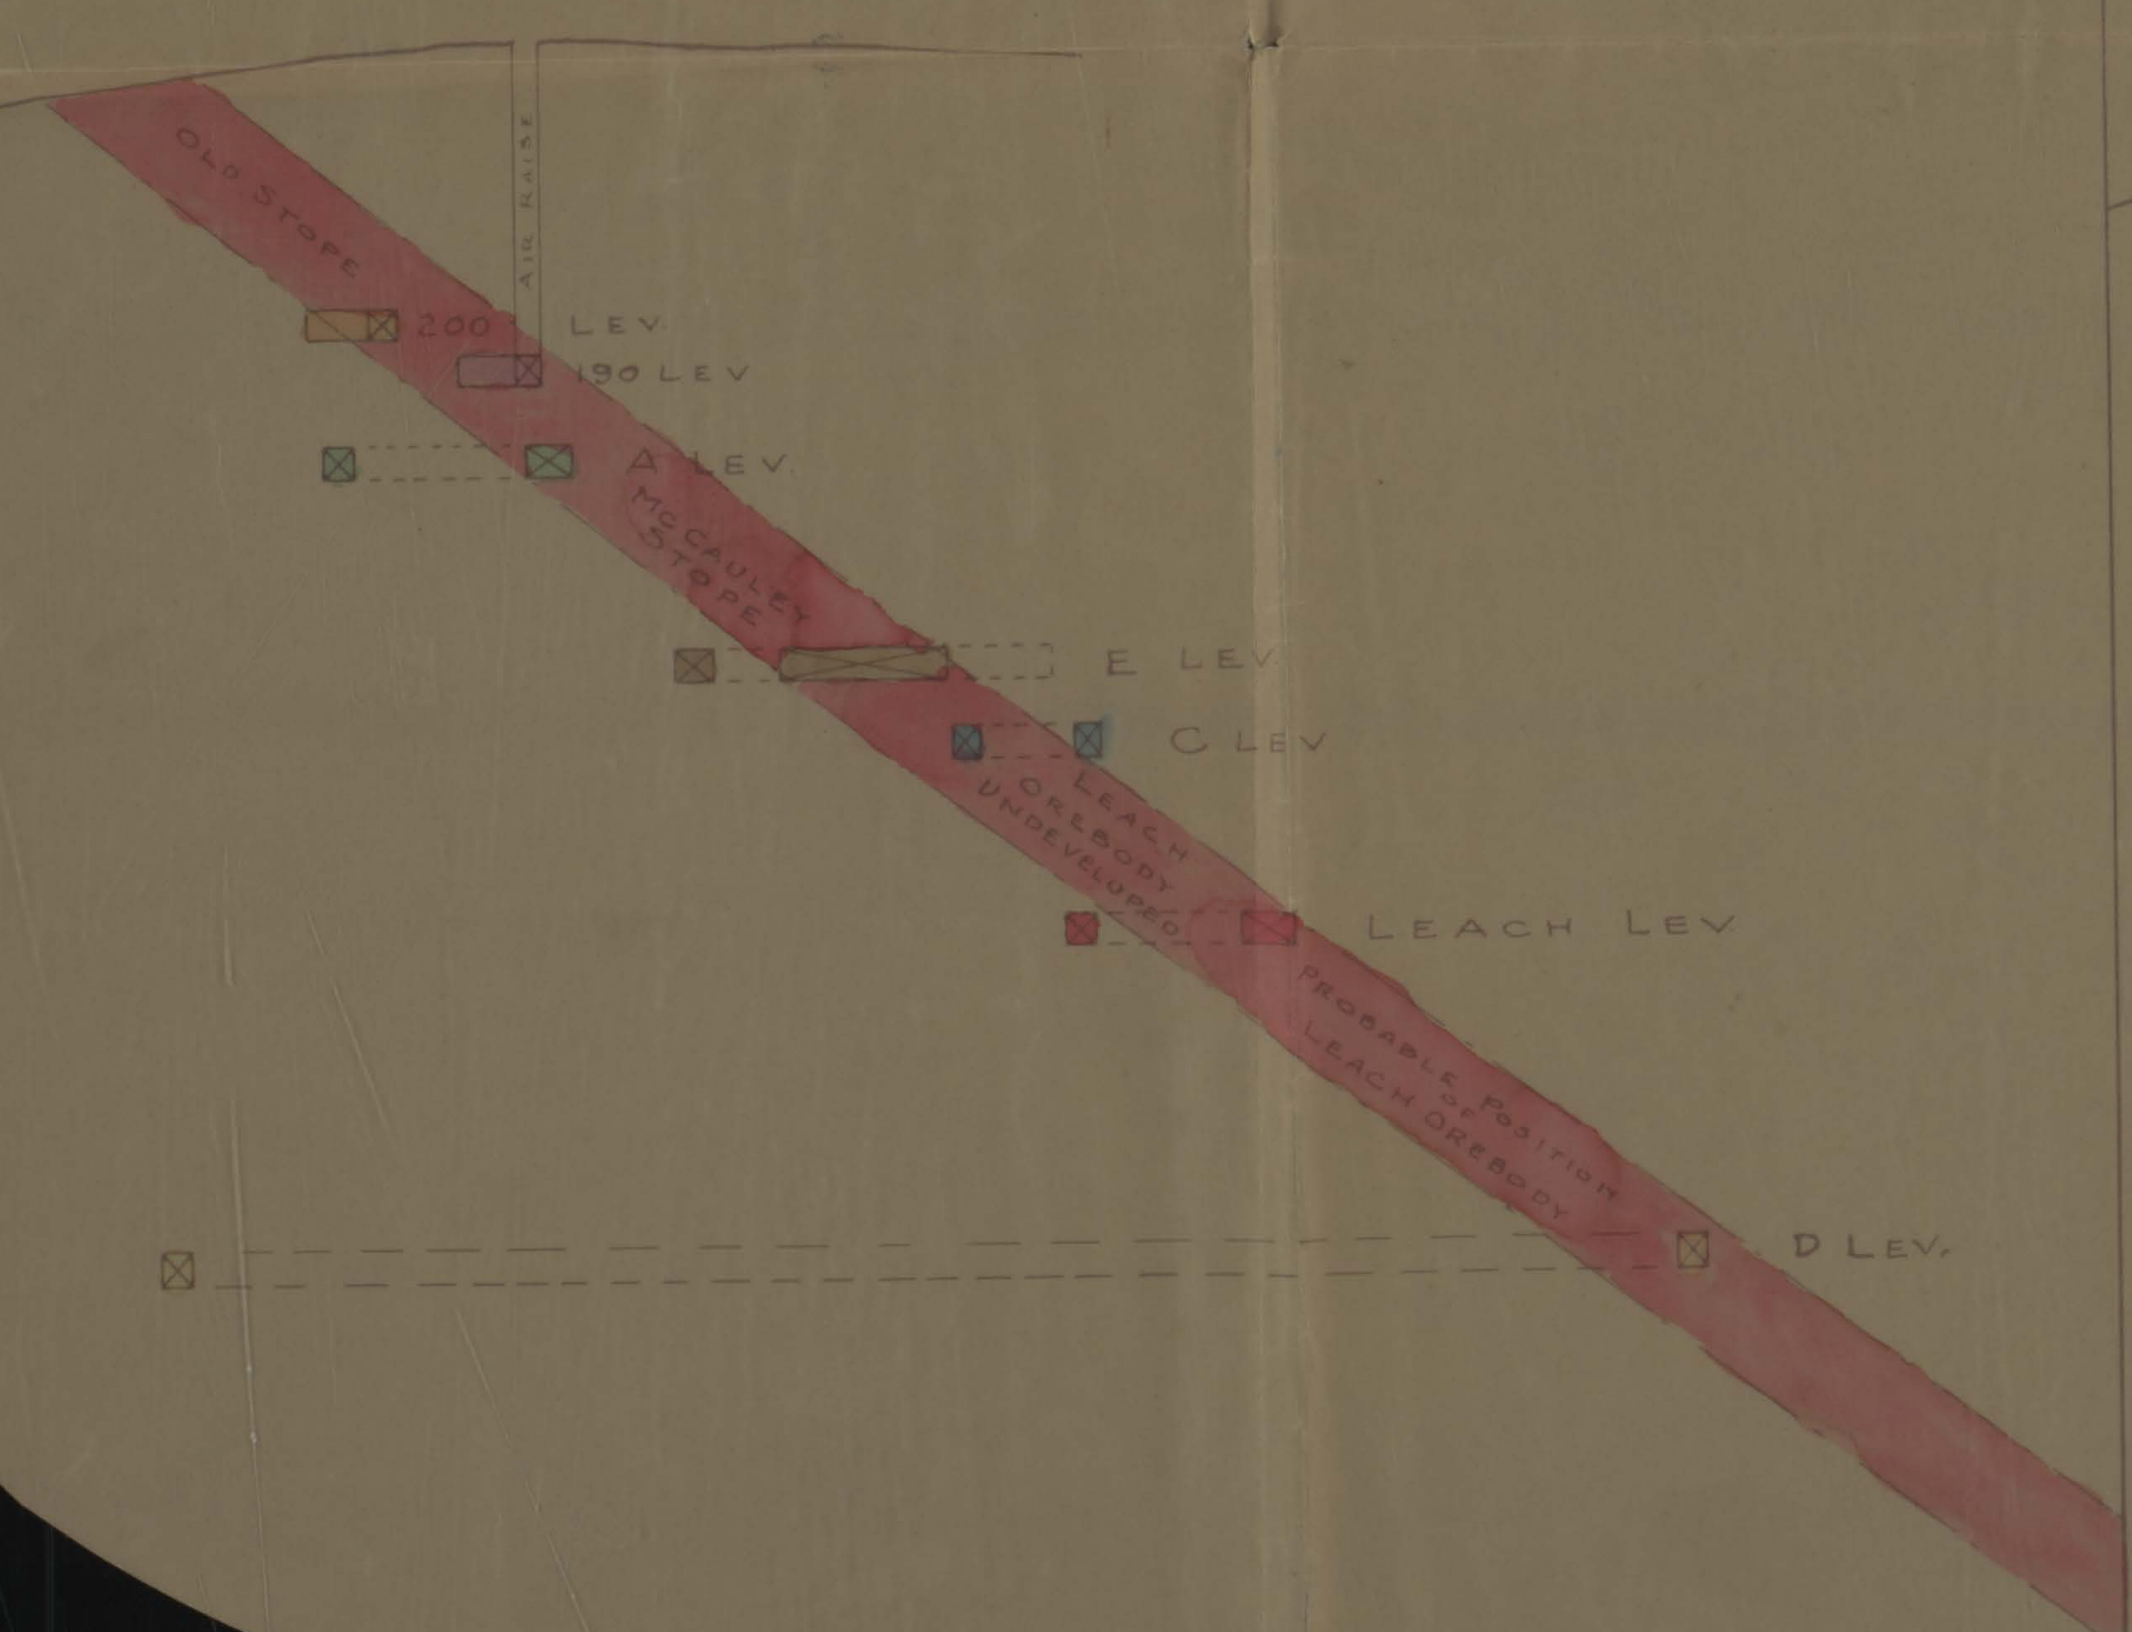

5519

SECTION I

SECTION II

SECTION III

QUEEN OF BRONZE MINE  
 CROSS SECTIONS OF OREBODIES  
 Scale = 1 in. = 40 ft.  
 LOOKING EASTERLY

SECTION IV

SECTION V

SECTION VI