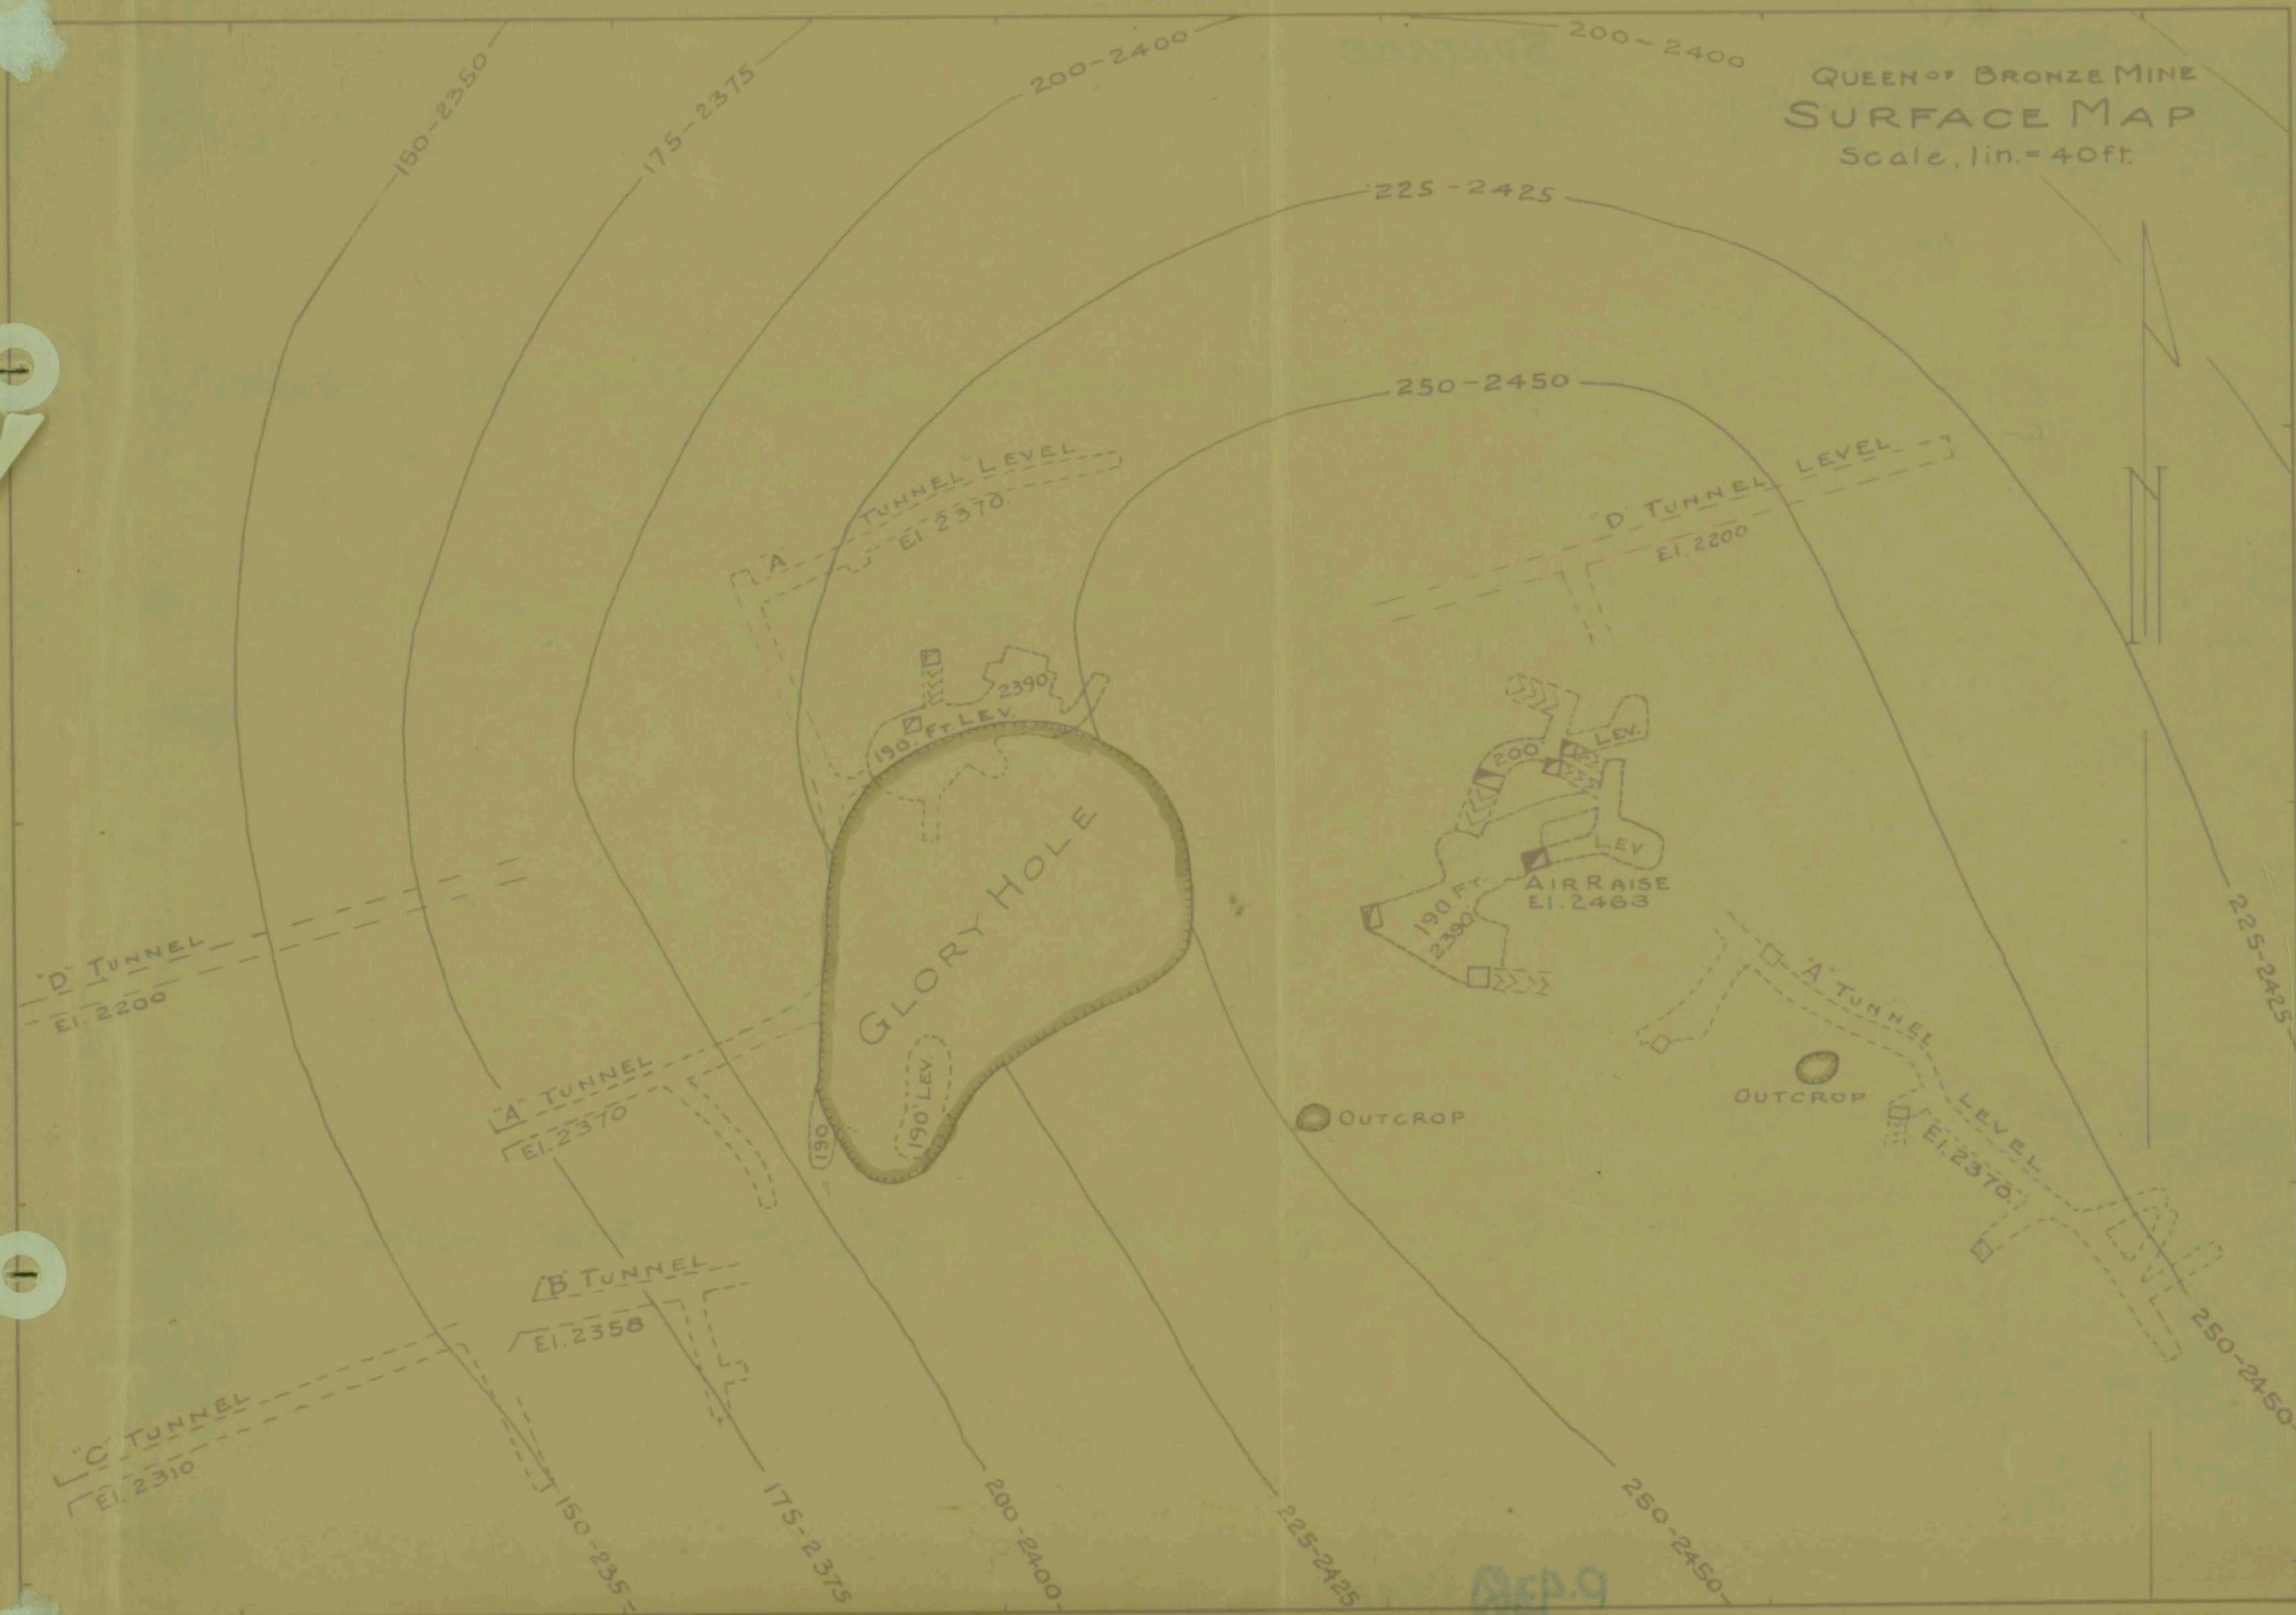

16

11

QUEEN OF BRONZE MINE
 SURFACE MAP
 Scale, lin. = 40ft.

17

431695

13
 14
 15
 16