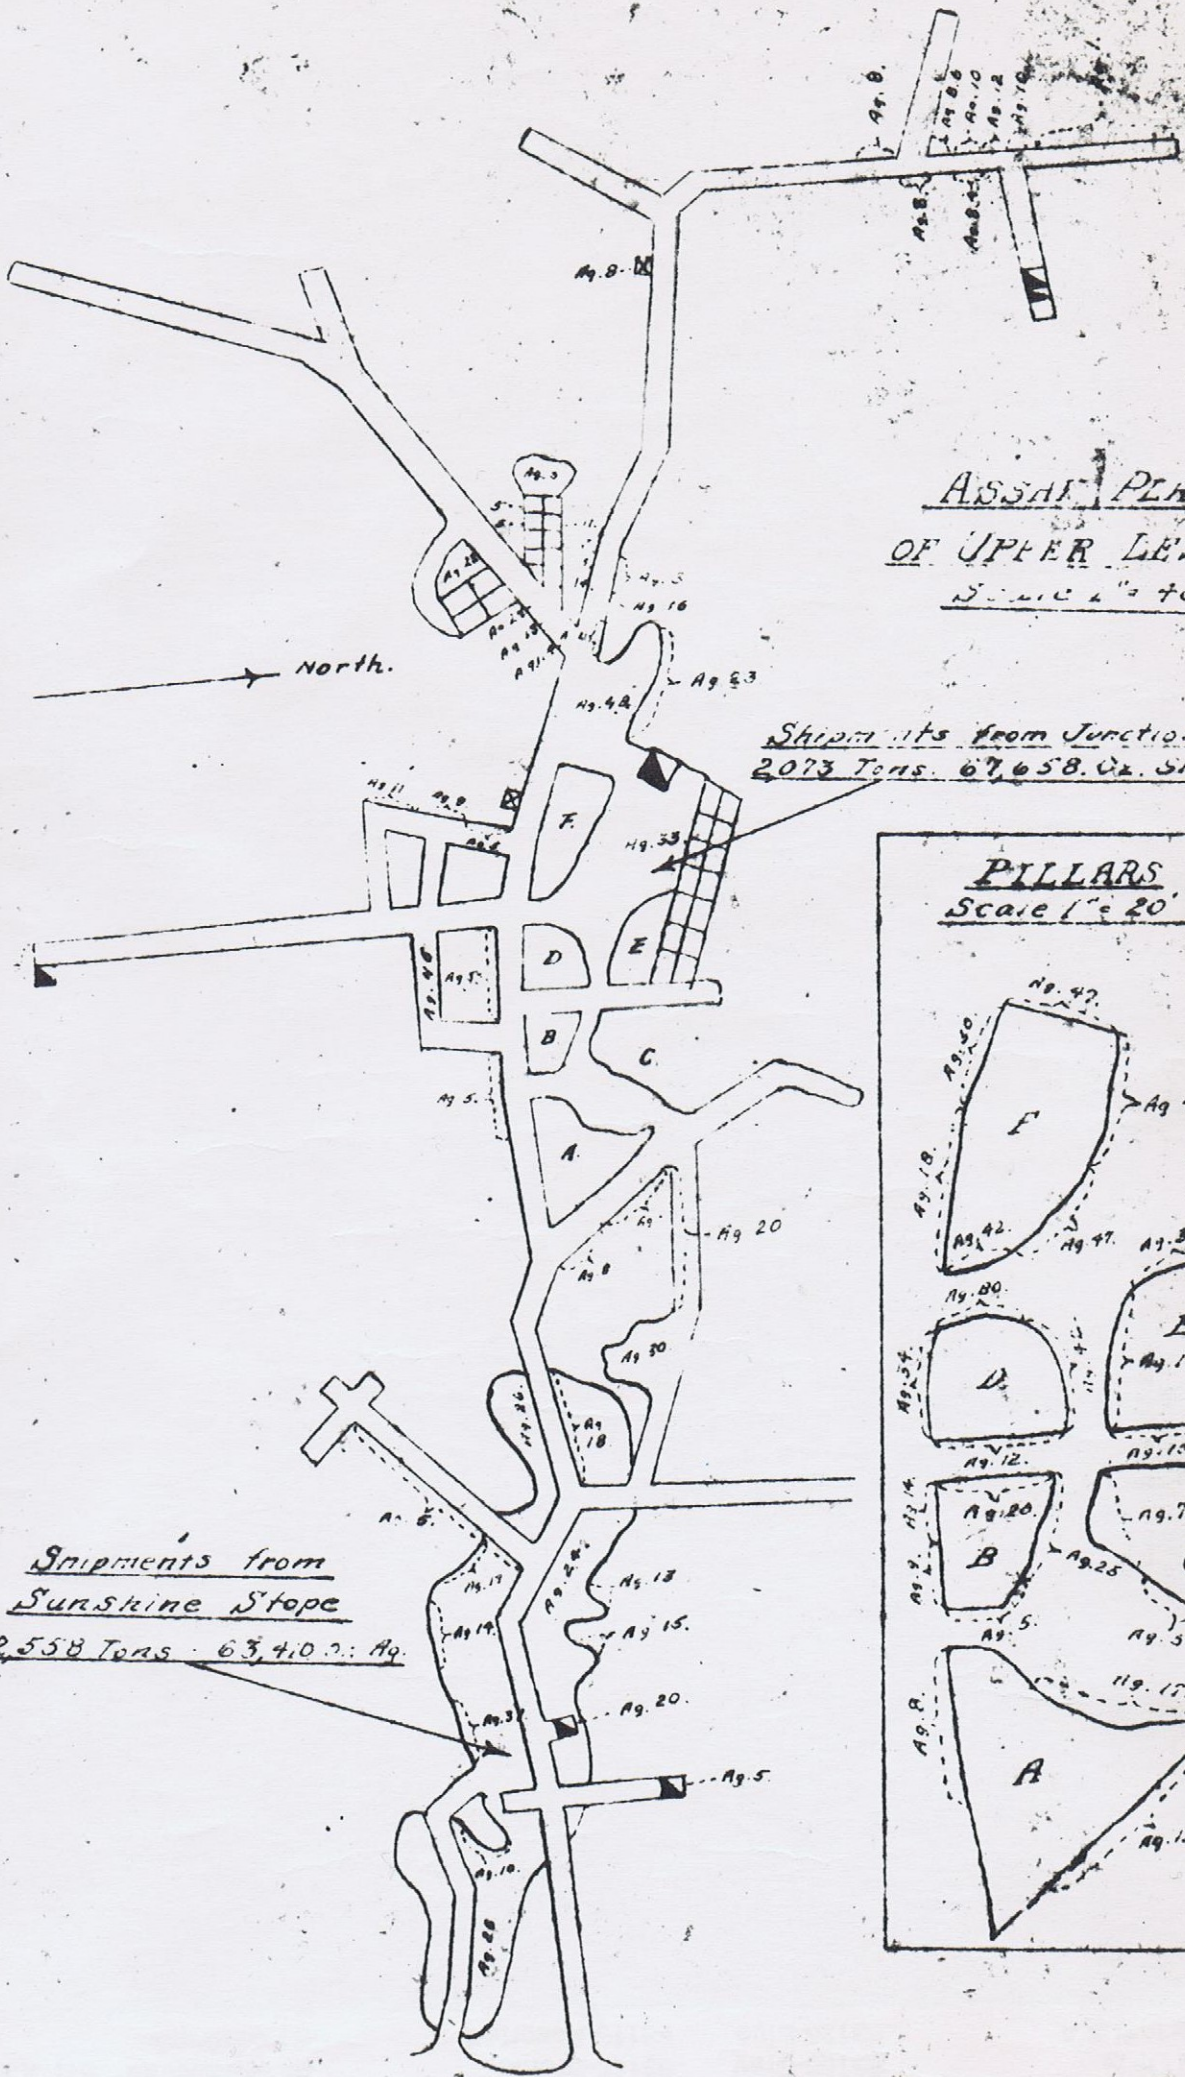

14

ASSAY PLAN  
OF UPPER LEVEL  
 Scale 1" = 40'

Shipments from Junction Stope  
 2,073 Tons - 67,658 Oz. Silver

Shipments from  
Sunshine Stope  
 2,558 Tons - 63,410 Oz. Ag.

PILLARS  
 Scale 1" = 20'