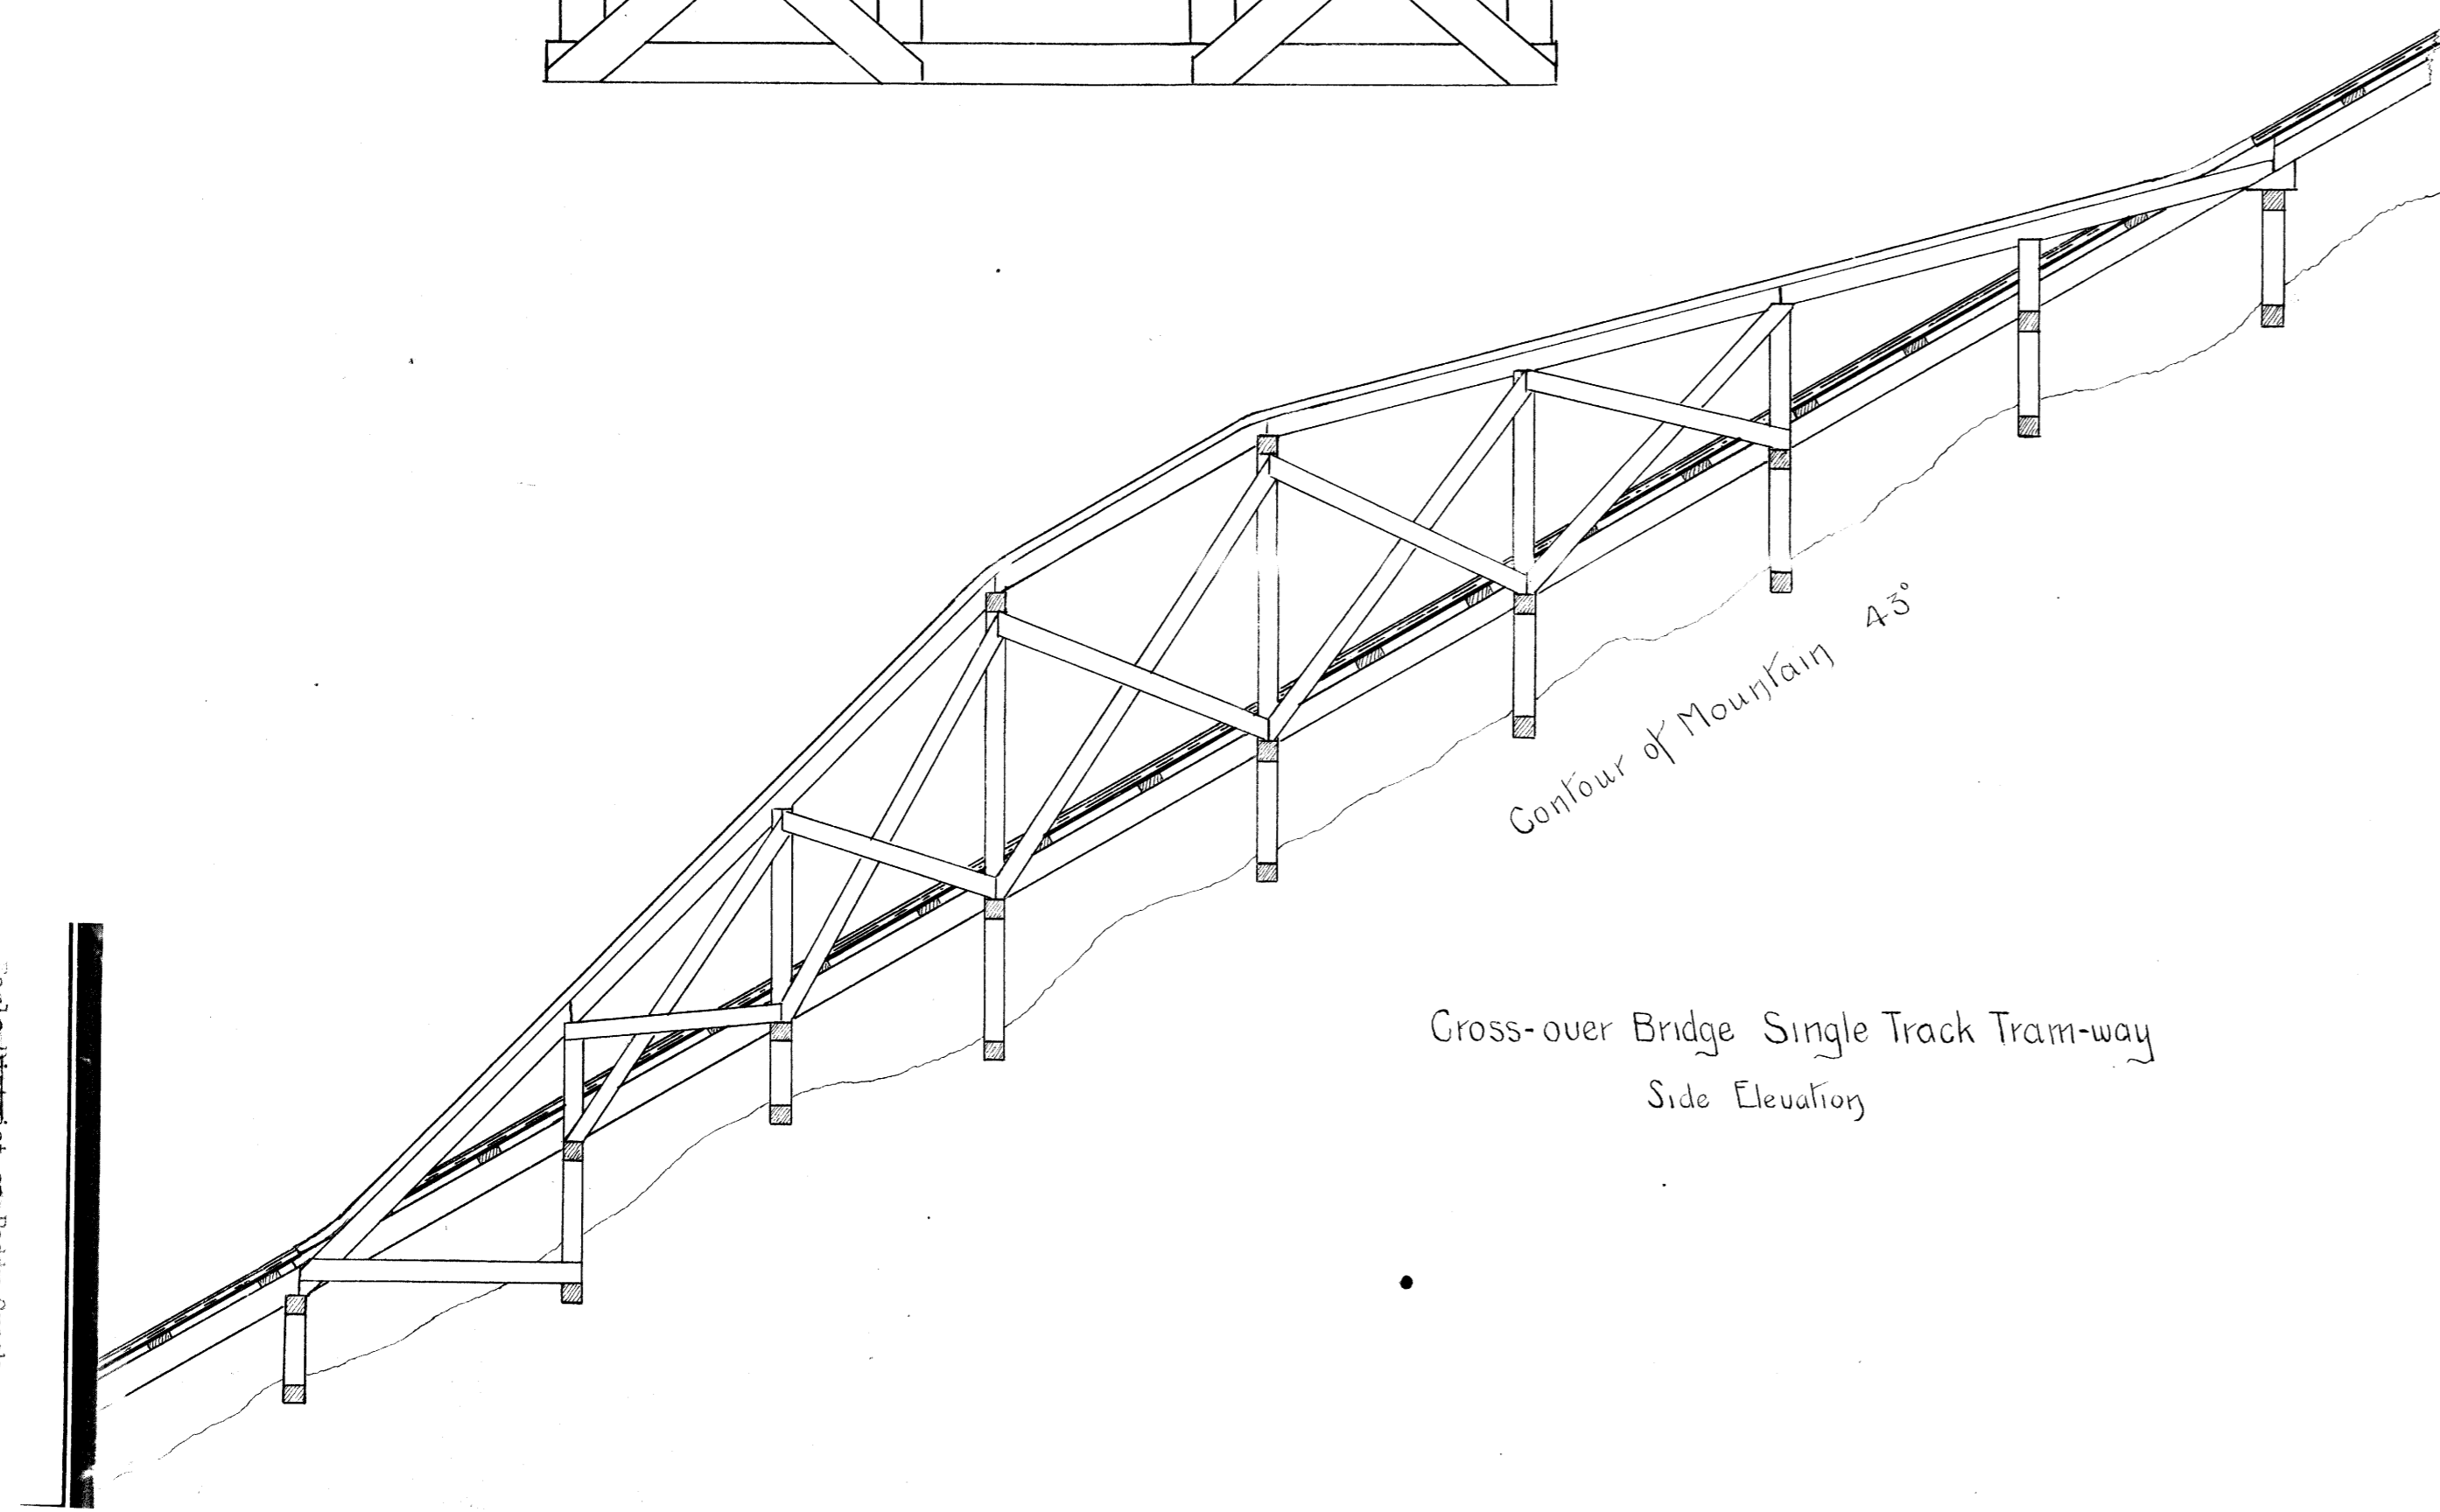

Tram

Scale 1/4" = 1'-0"

Eagle
D. [unclear]
Paddy Creek