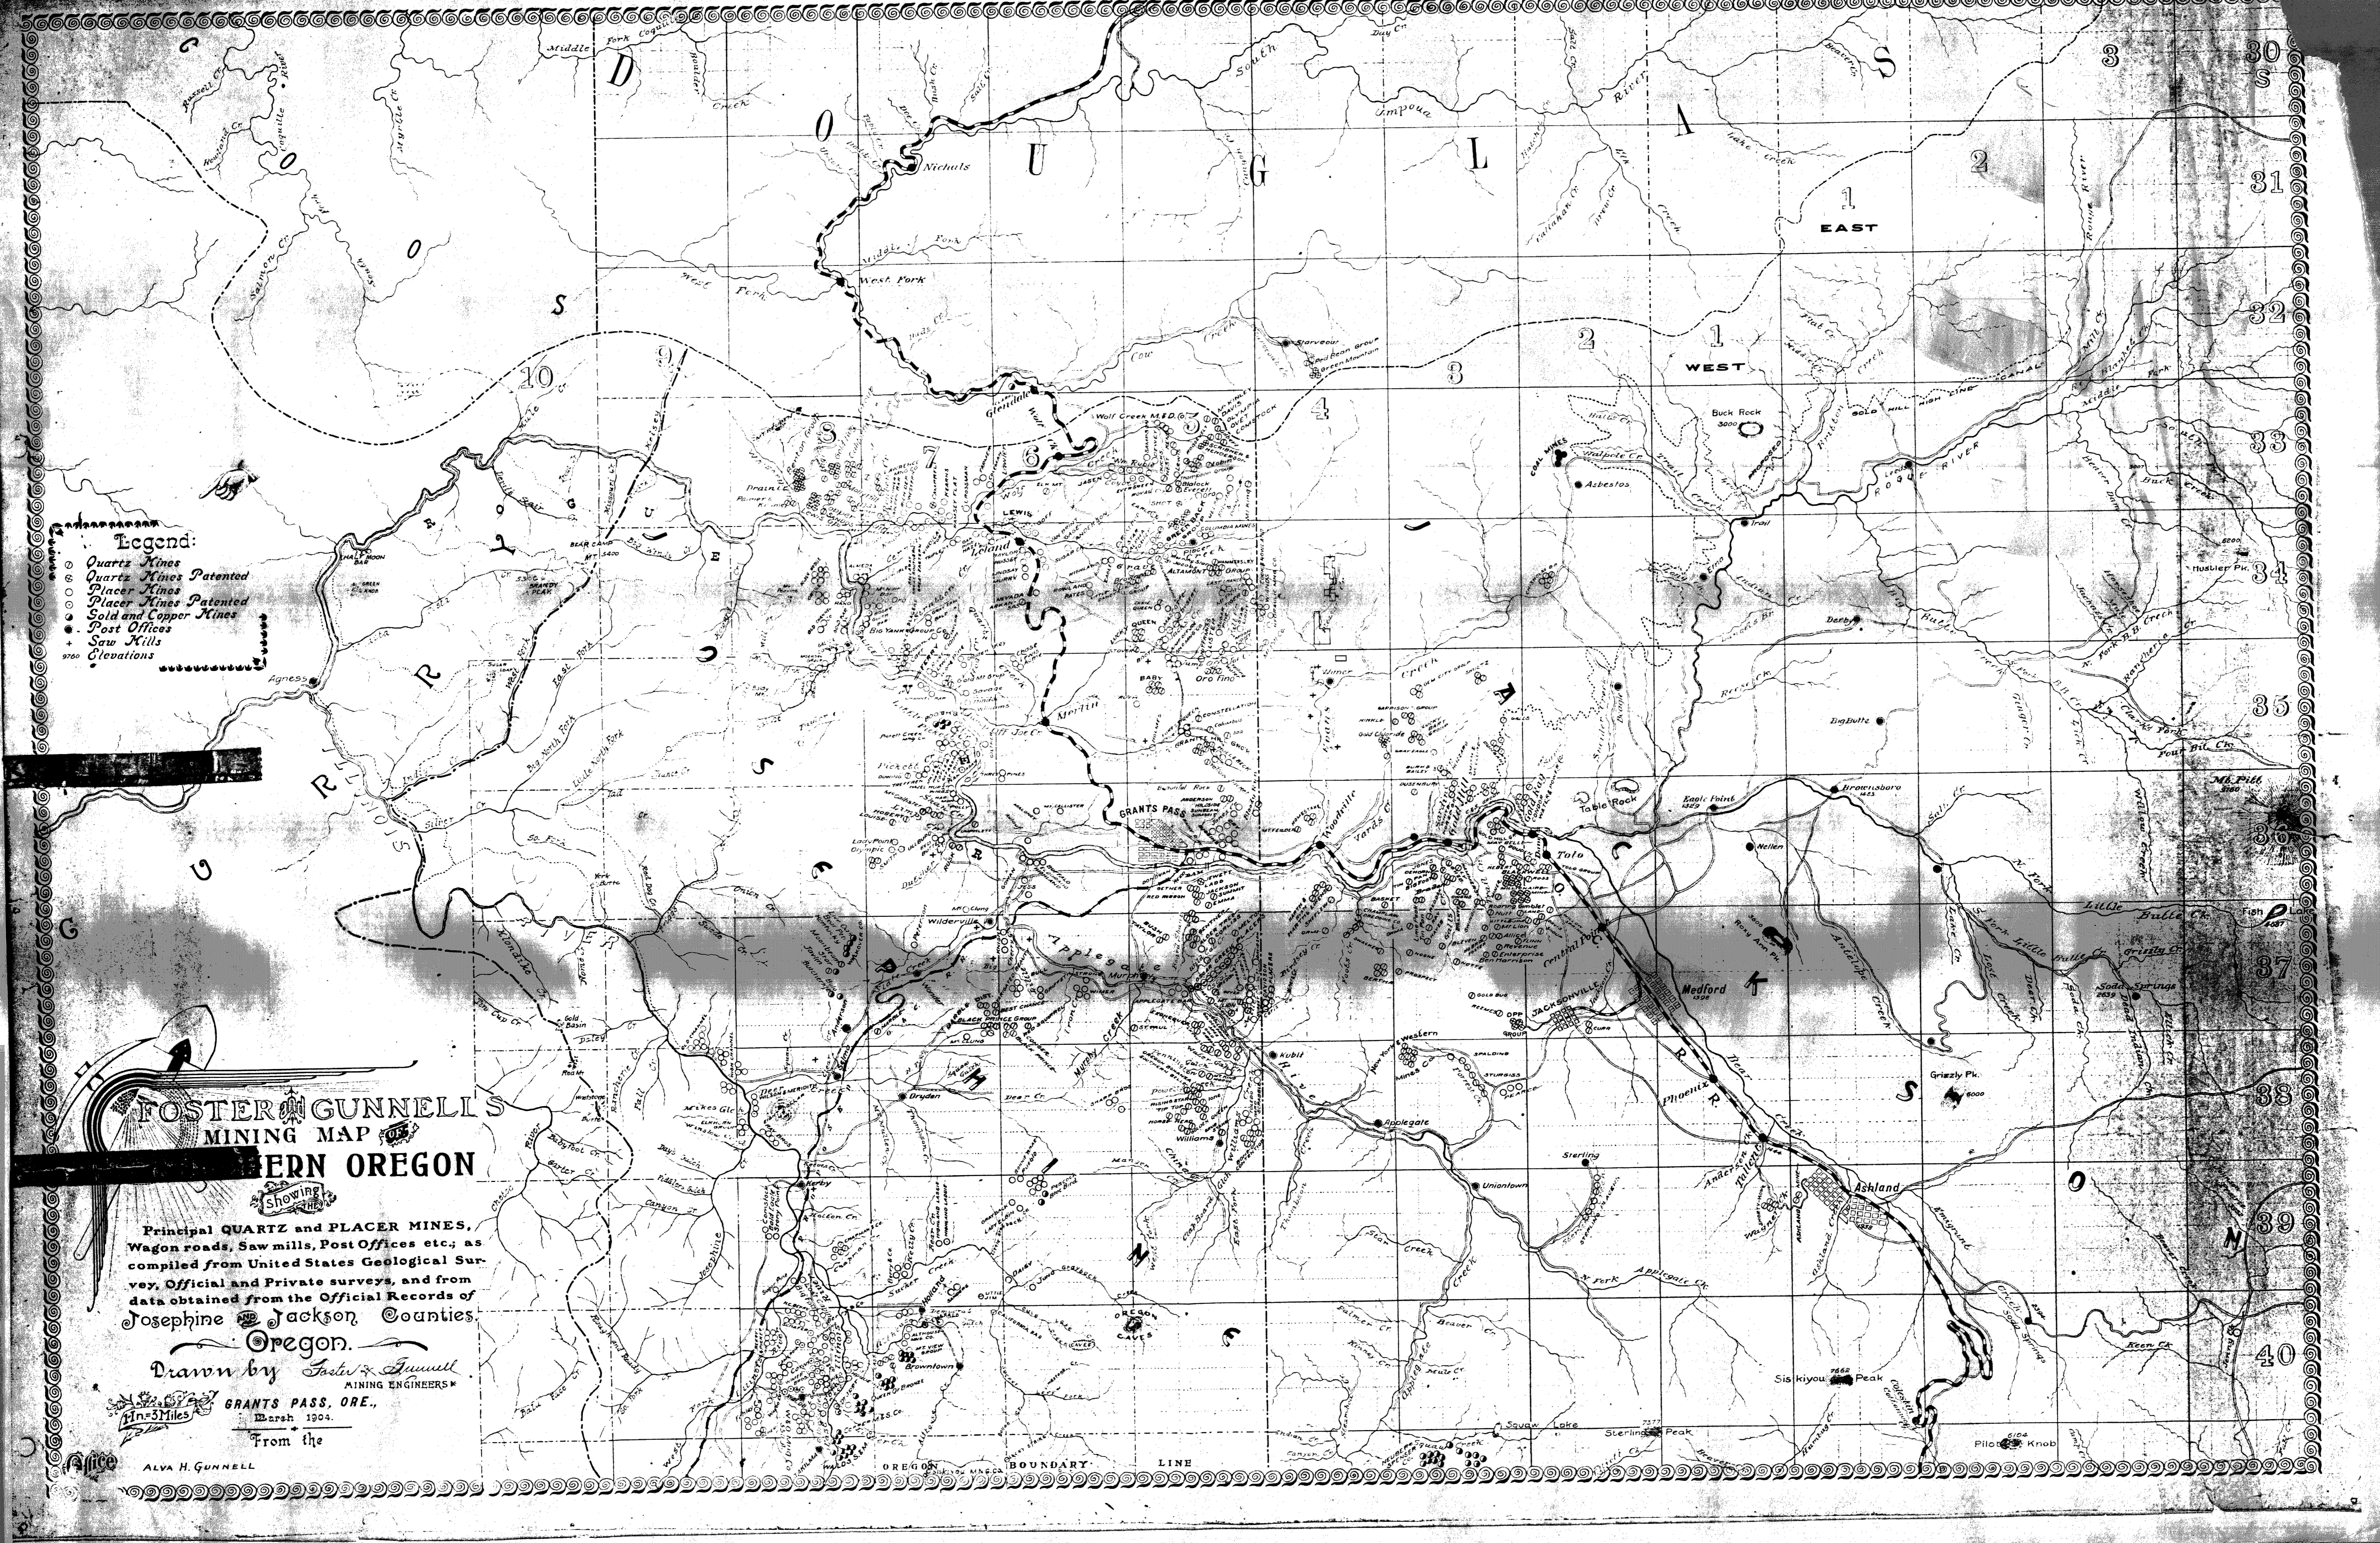

**Legend:**  
 ○ Quartz Mines  
 ⊙ Quartz Mines Patented  
 ⊖ Placer Mines  
 ⊕ Placer Mines Patented  
 ● Gold and Copper Mines  
 + Post Offices  
 \* Saw Mills  
 9250 Elevations

**FOSTER & GUNNELL'S**  
**MINING MAP OF**  
**SOUTHERN OREGON**

Principal QUARTZ and PLACER MINES,  
 Wagon roads, Saw mills, Post Offices etc.; as  
 compiled from United States Geological Sur-  
 vey, Official and Private surveys, and from  
 data obtained from the Official Records of  
 Josephine & Jackson Counties

of Oregon.  
 Drawn by Foster & Gunnell  
 MINING ENGINEERS

GRANTS PASS, ORE.,  
 Marsh 1904.  
 From the

ALVA H. GUNNELL

OREGON BOUNDARY LINE