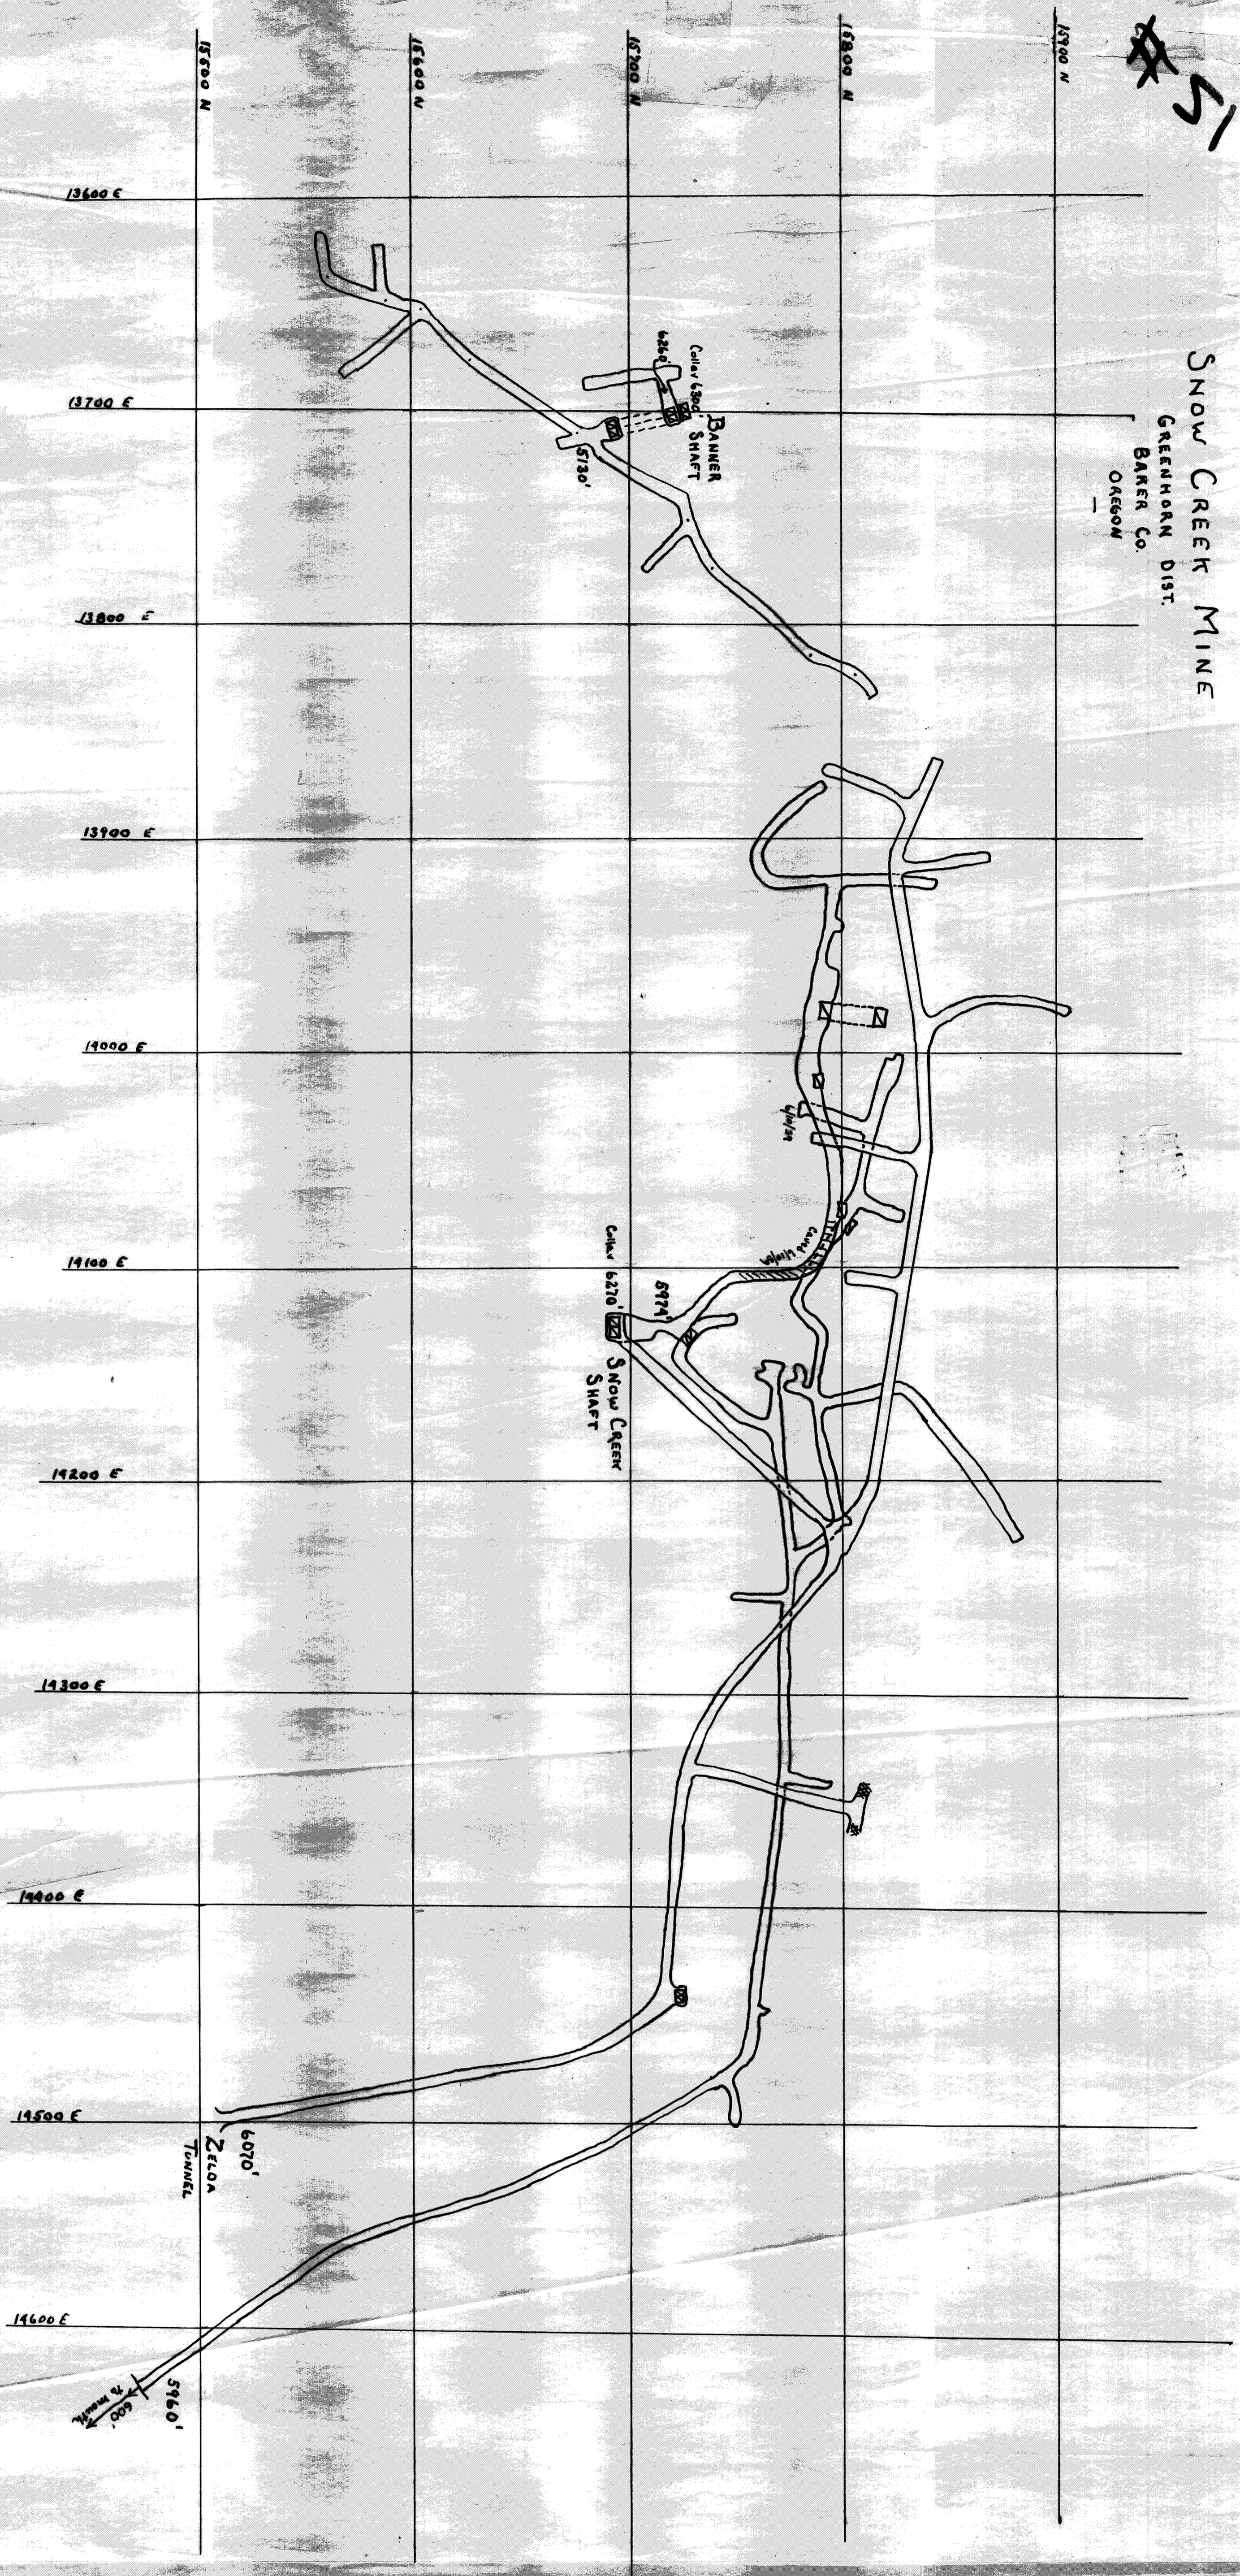

#5

# SNOW CREEK MINE

GREENHORN DIST.  
BAKER CO.  
OREGON

Snow Creek Mine

Traced  
6/15/39  
John Earl Miller

41-01-104  
2801

Snow Creek Mine  
Greenhorn District