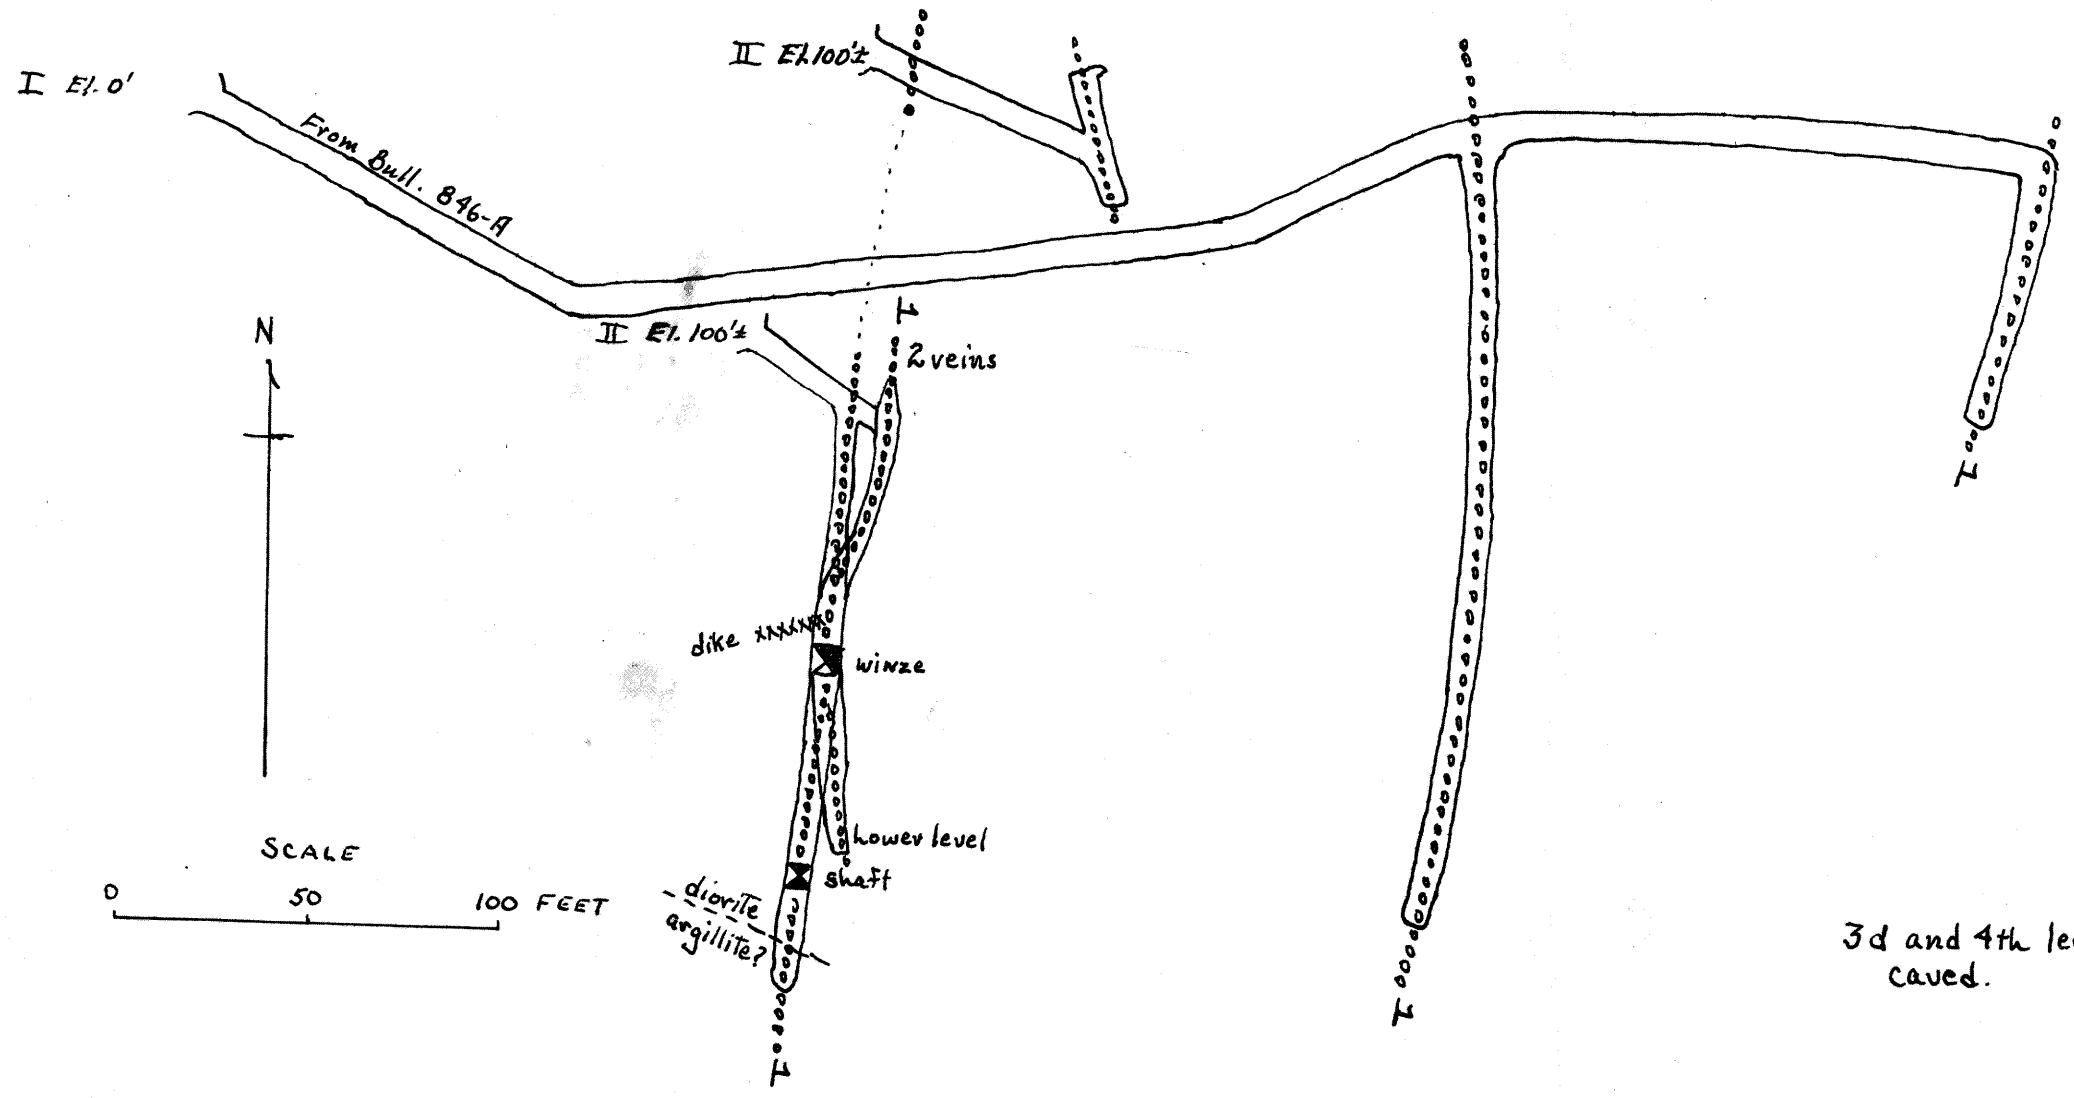

# YANKEE BOY

Luckyberg District

井  
知  
元

3d and 4th levels  
caved.

Brunton-Pace  
Sketch

JEA  
11/25/38

210109 1 from 8202-Boyl  
Diorite