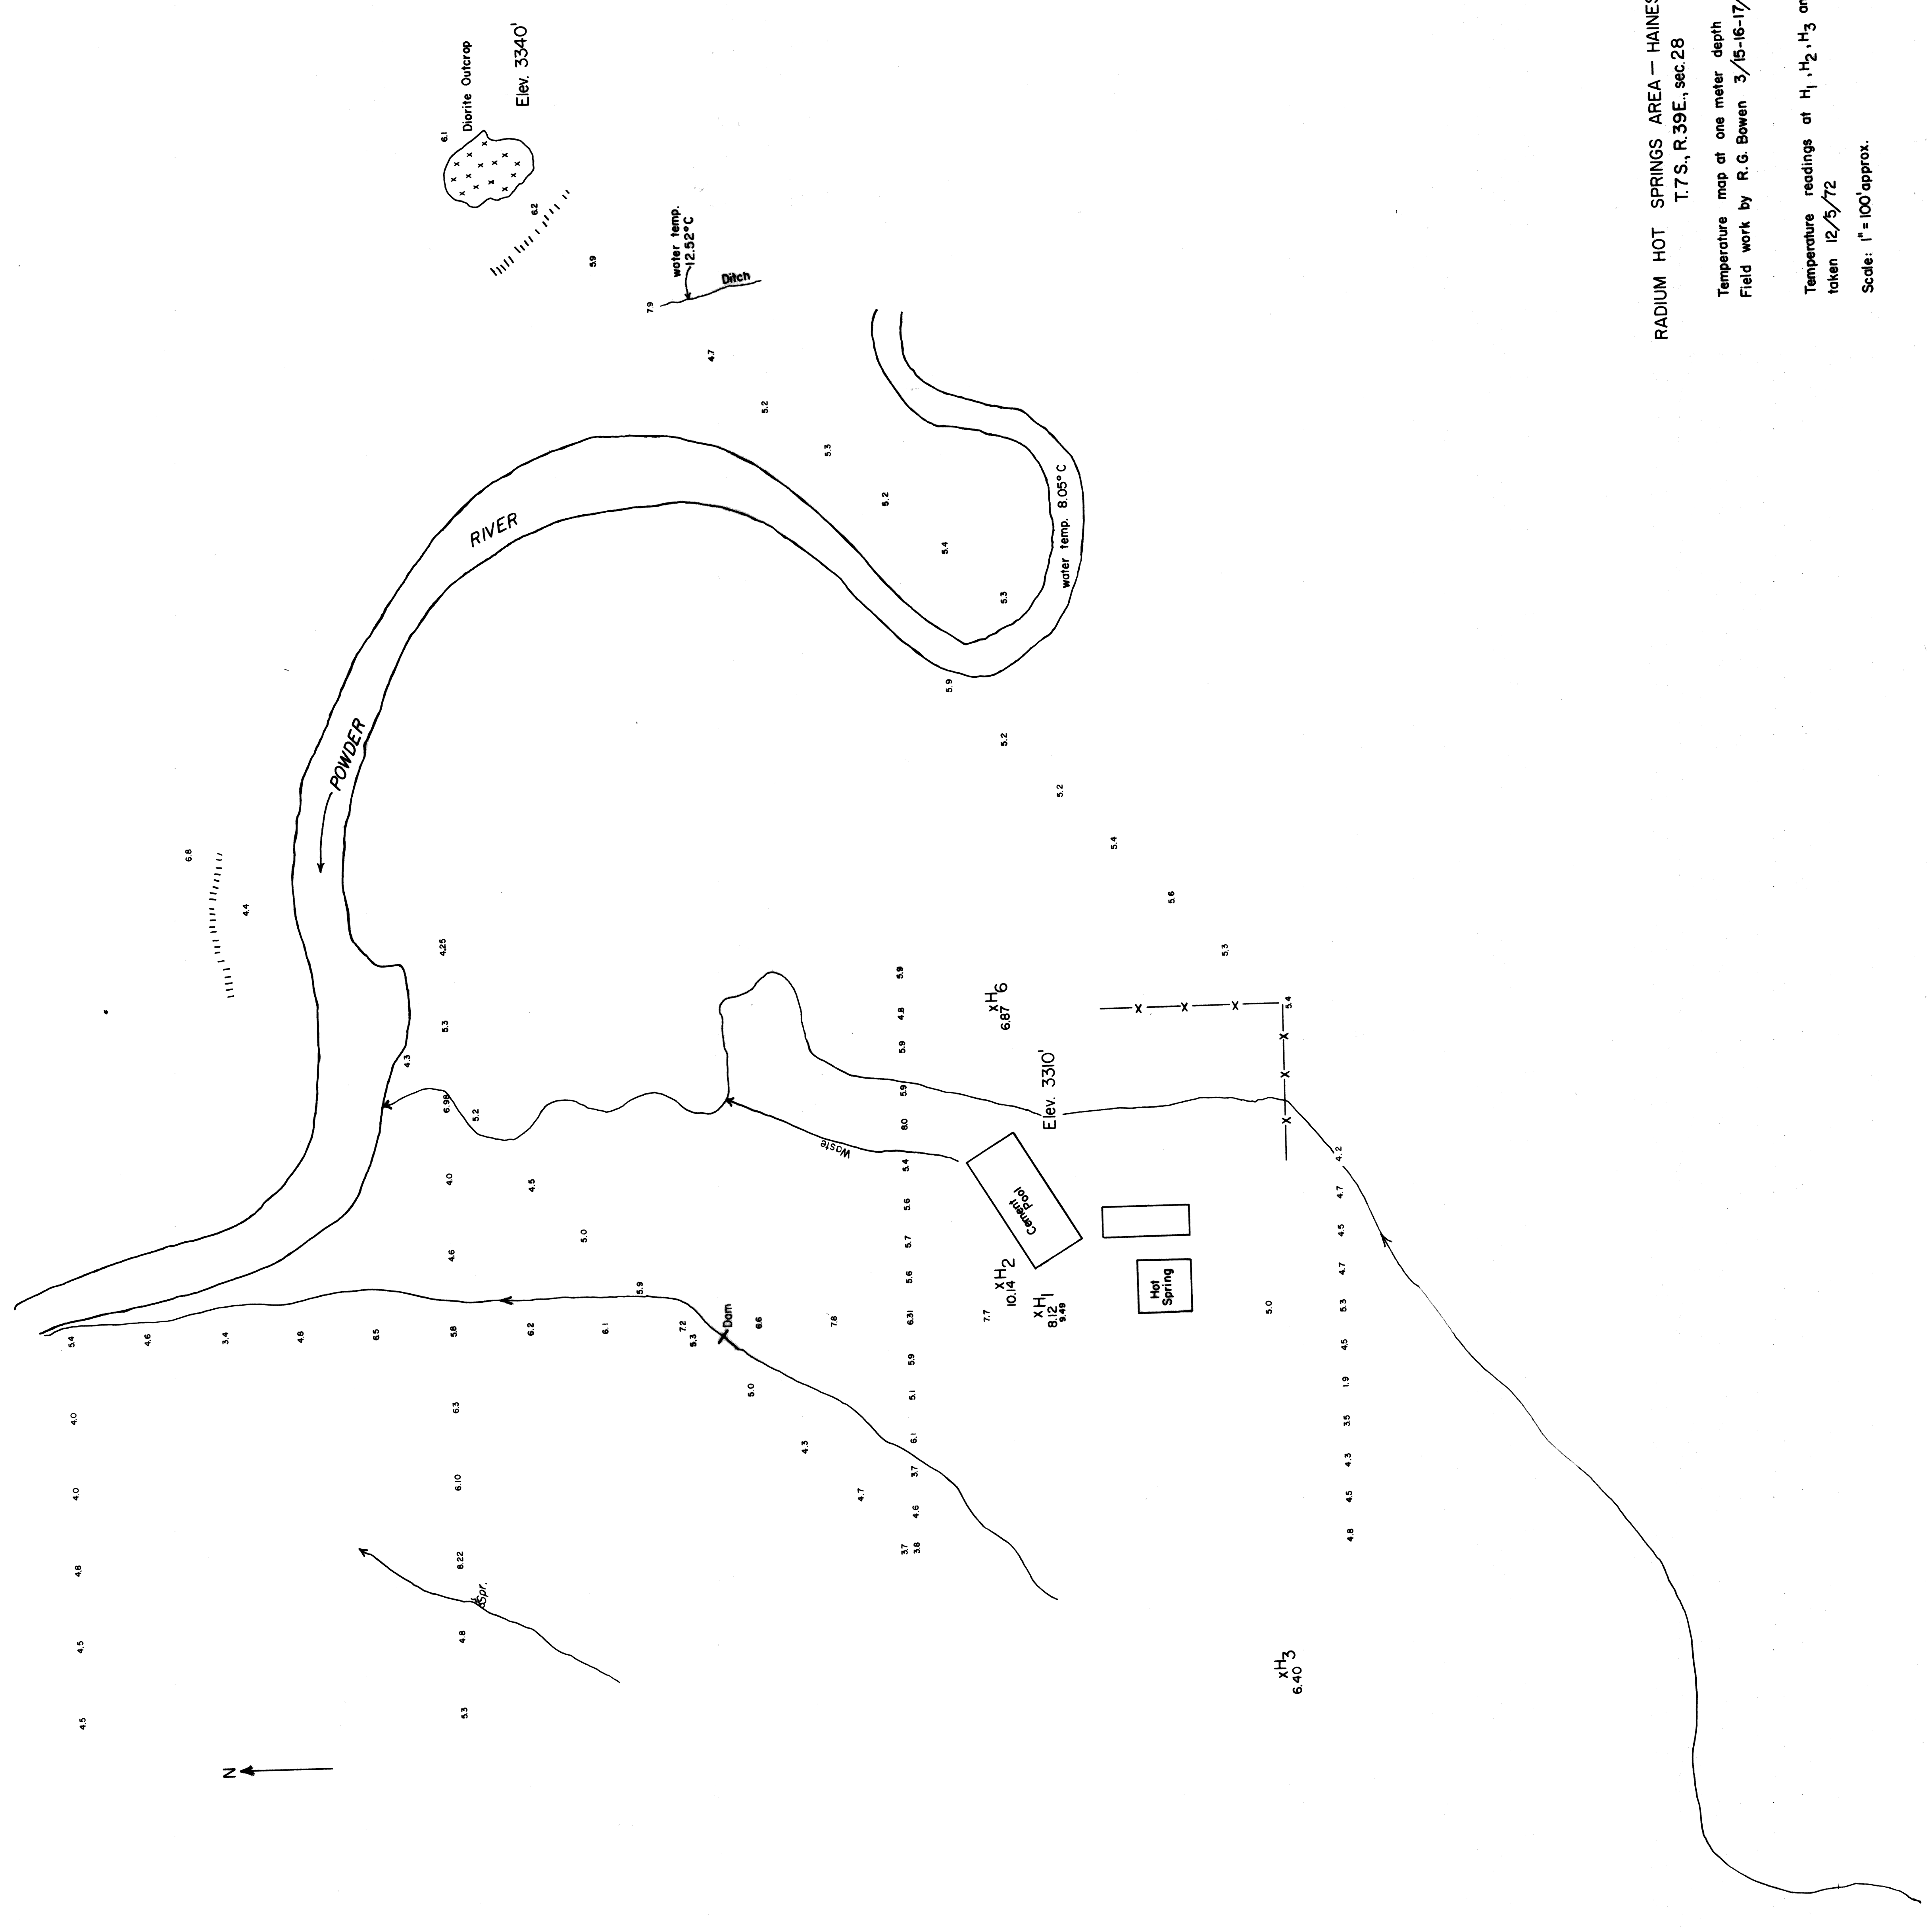

RADIUM HOT SPRINGS AREA — HAINES, OREGON
T.7S., R.39E., sec.28

Temperature map at one meter depth
Field work by R.G. Bowen 3/15-16-17/72

Temperature readings at H₁, H₂, H₃ and H₄
taken 12/5/72
Scale: 1" = 100' approx.

xH4

xH5