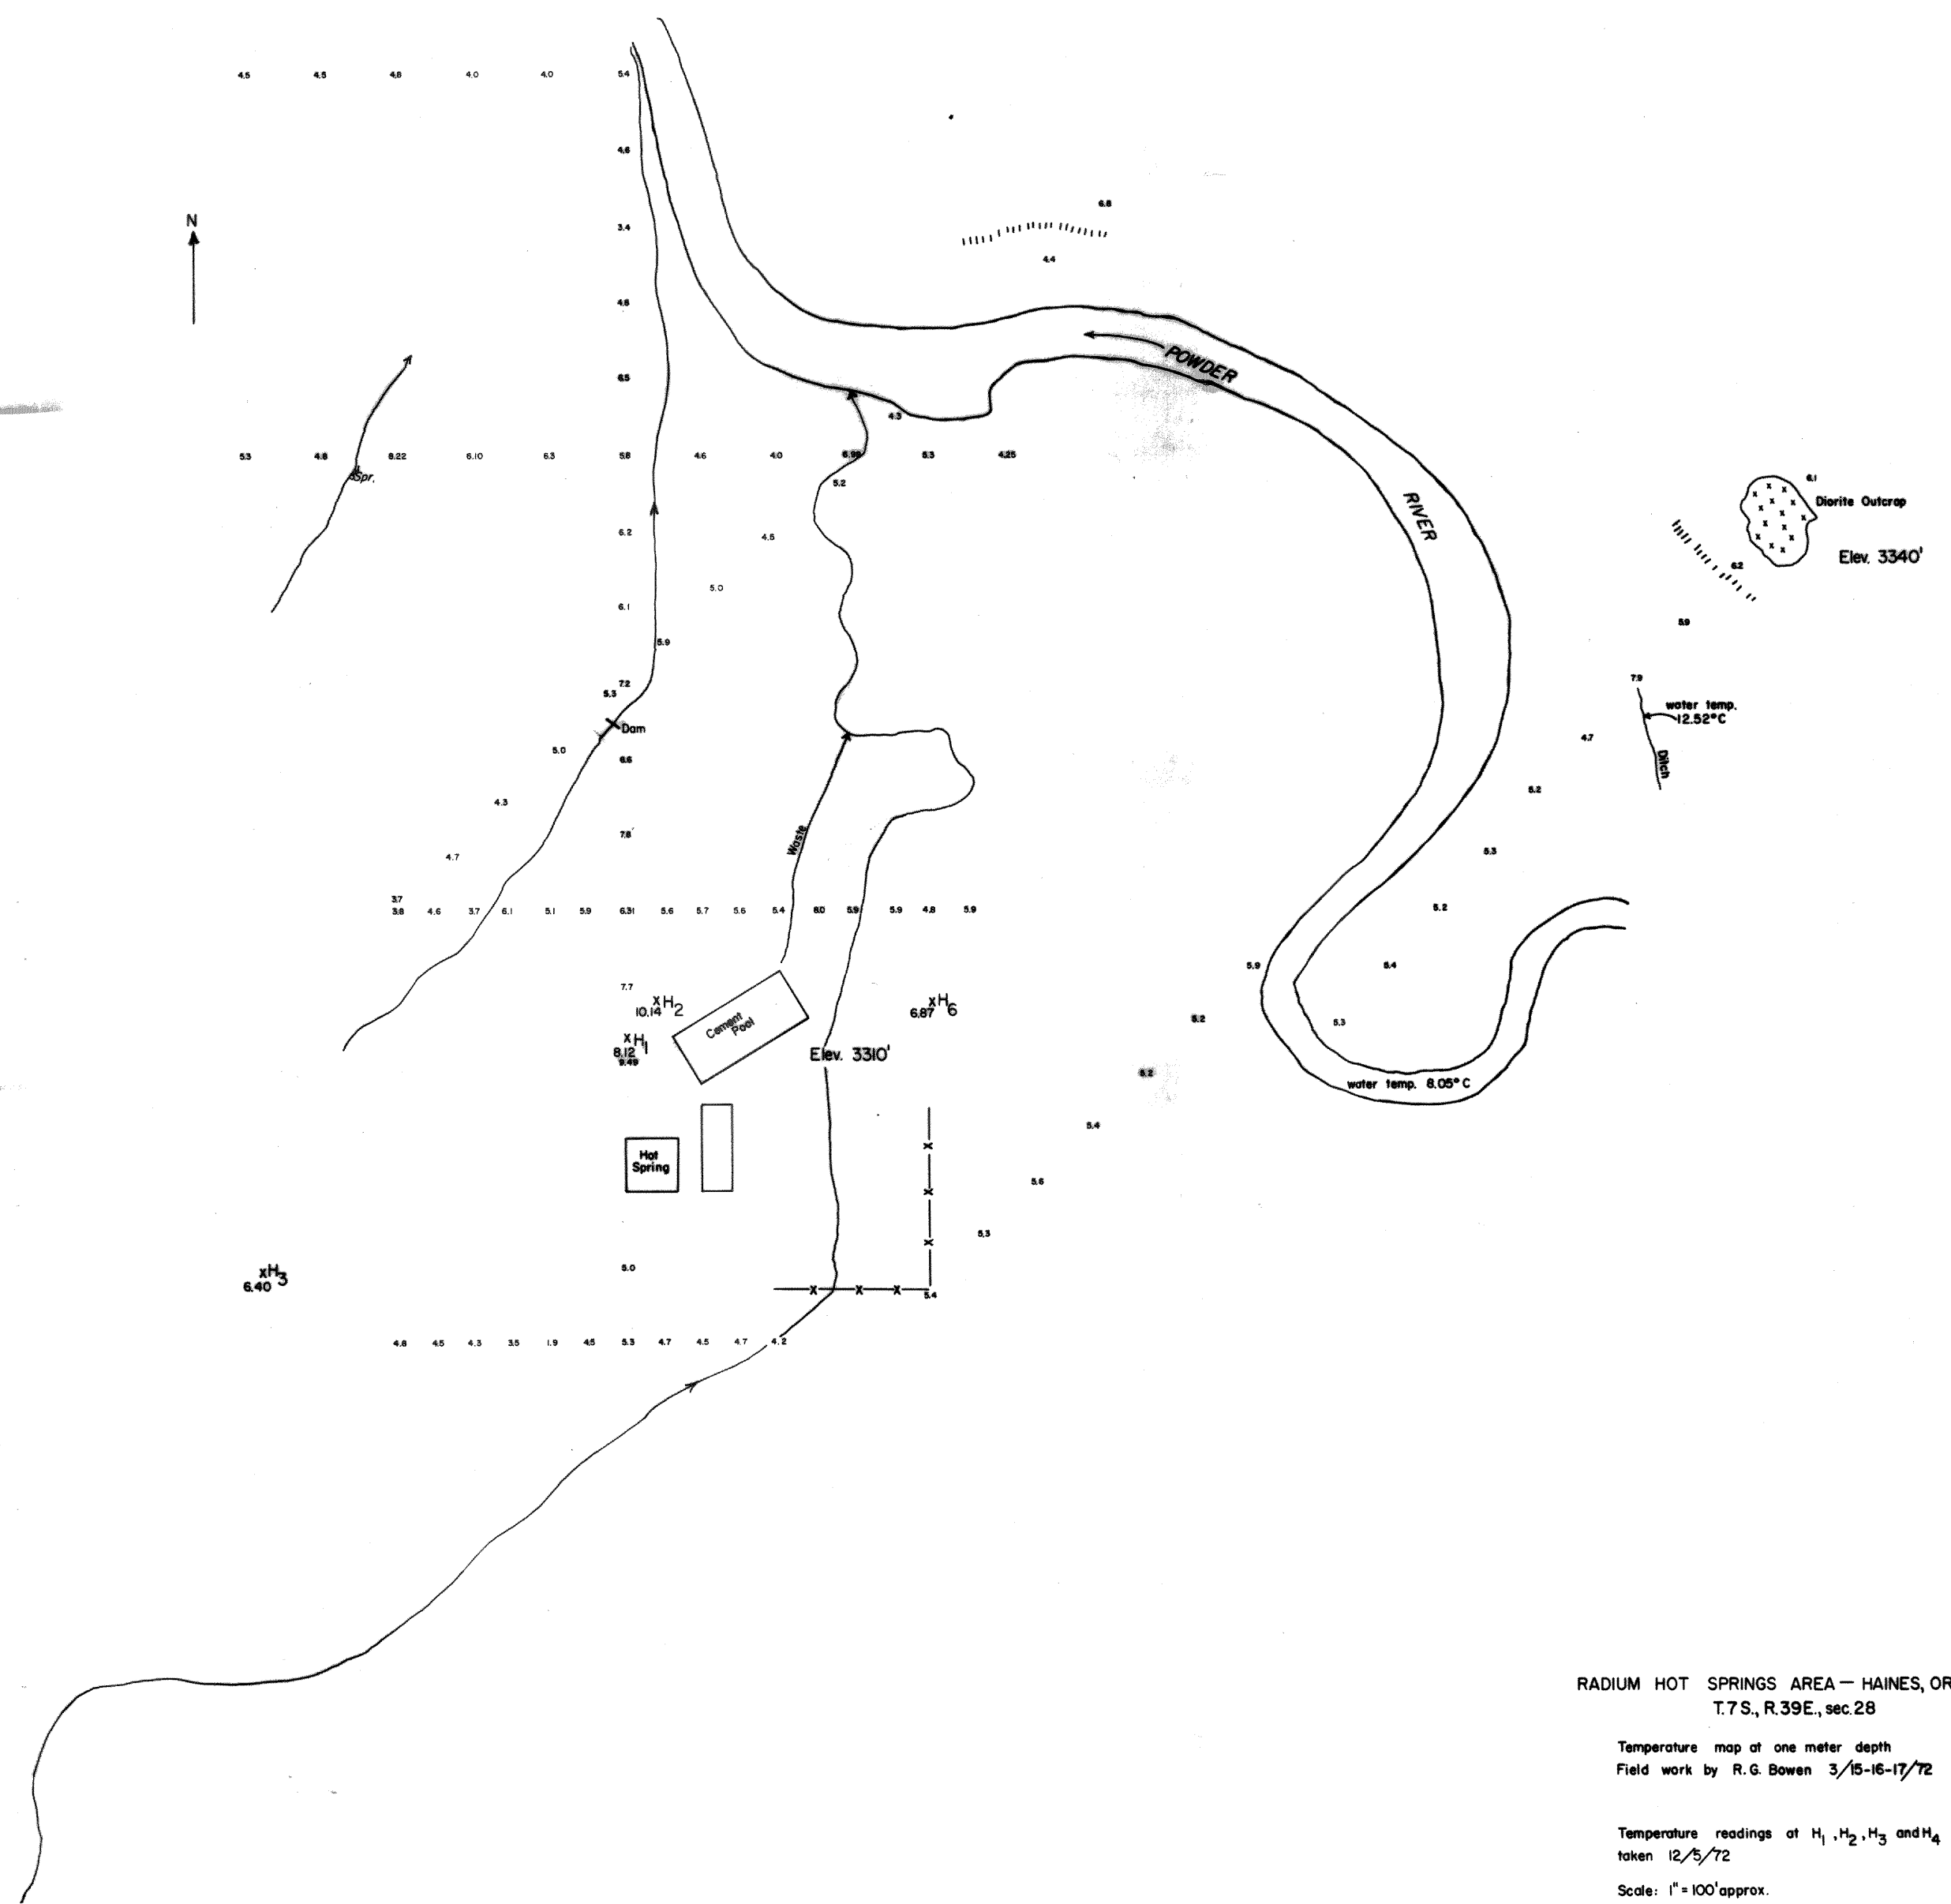

xH₄

xH₅

RADIUM HOT SPRINGS AREA — HAINES, OREGON
T.7S., R.39E., sec.28

Temperature map at one meter depth
Field work by R. G. Bowen 3/15-16-17/72

Temperature readings at H₁, H₂, H₃ and H₄
taken 12/5/72

Scale: 1" = 100' approx.

5000
1247