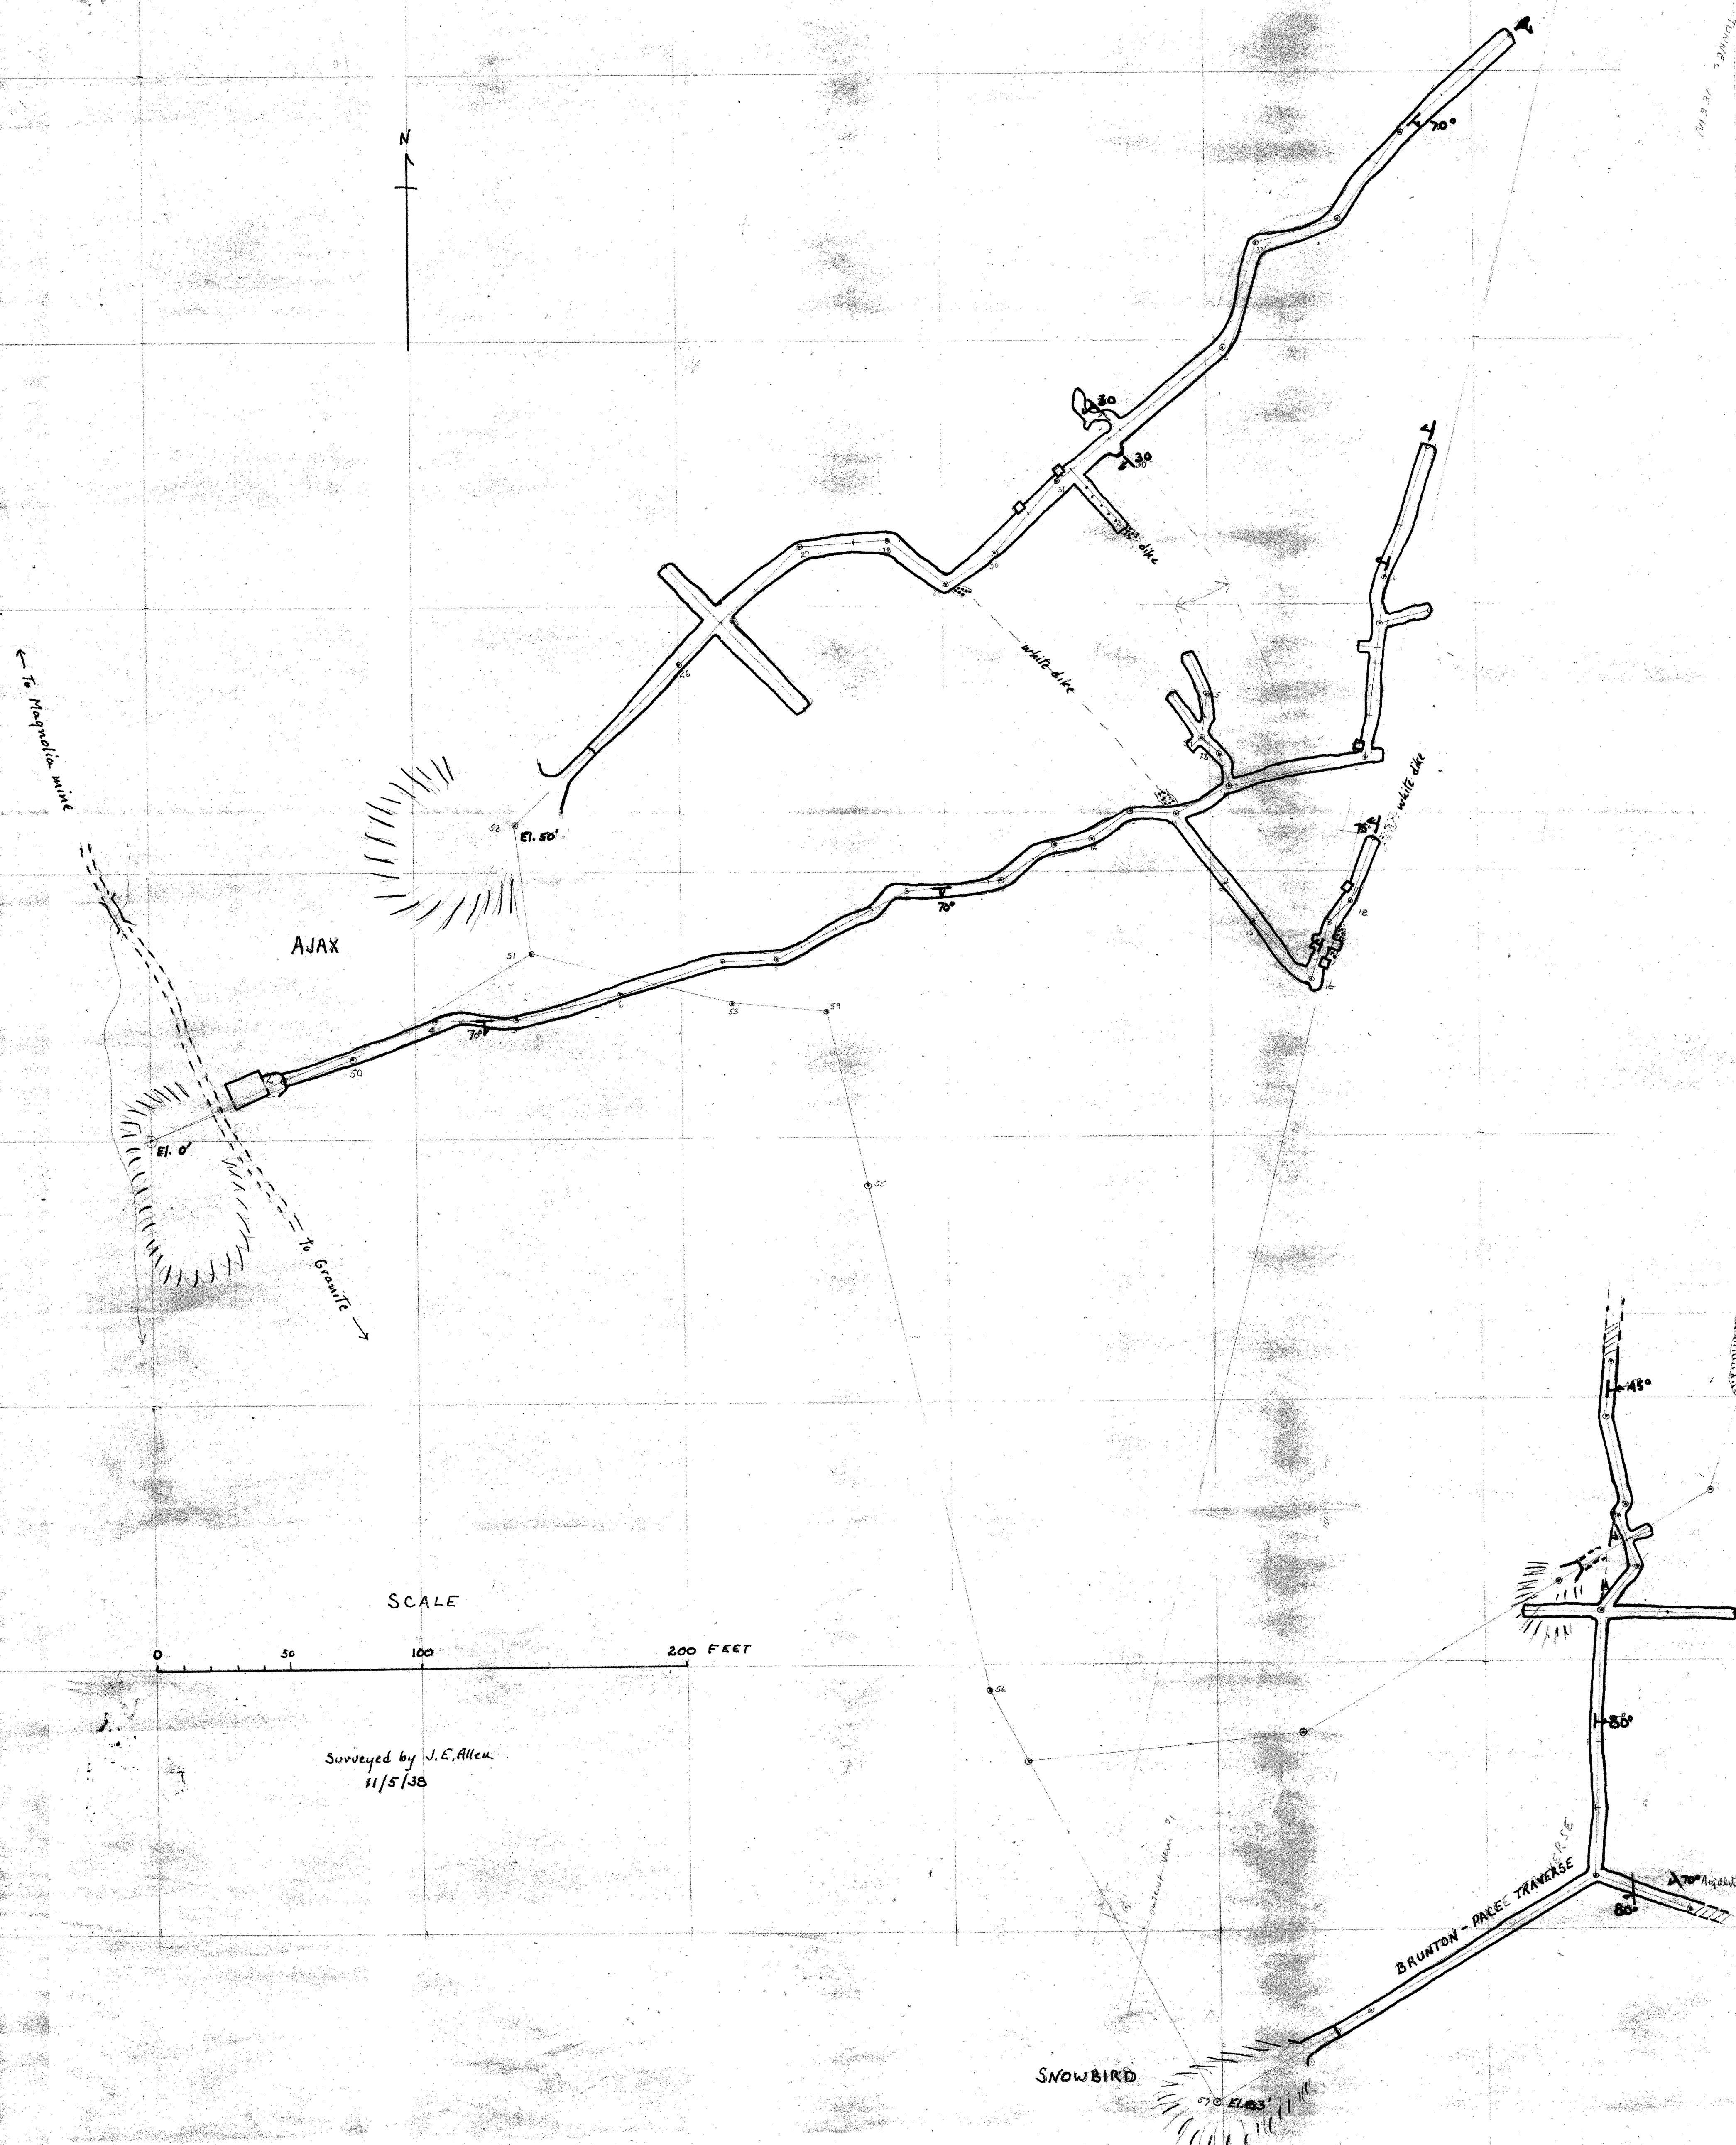

Table
#

SNOWBIRD AND AJAX CLAIMS
GRANITE DISTRICT
J. H. O'Dair

→ To Marquette mine

AJAX

El. 0'

El. 50'

SNOWBIRD

BRUNTON - RACE TRAVERSE

SHAFT 30'
El. 340' s

SCALE
0 50 100 200 FEET

Surveyed by J.E. Allen
11/5/38