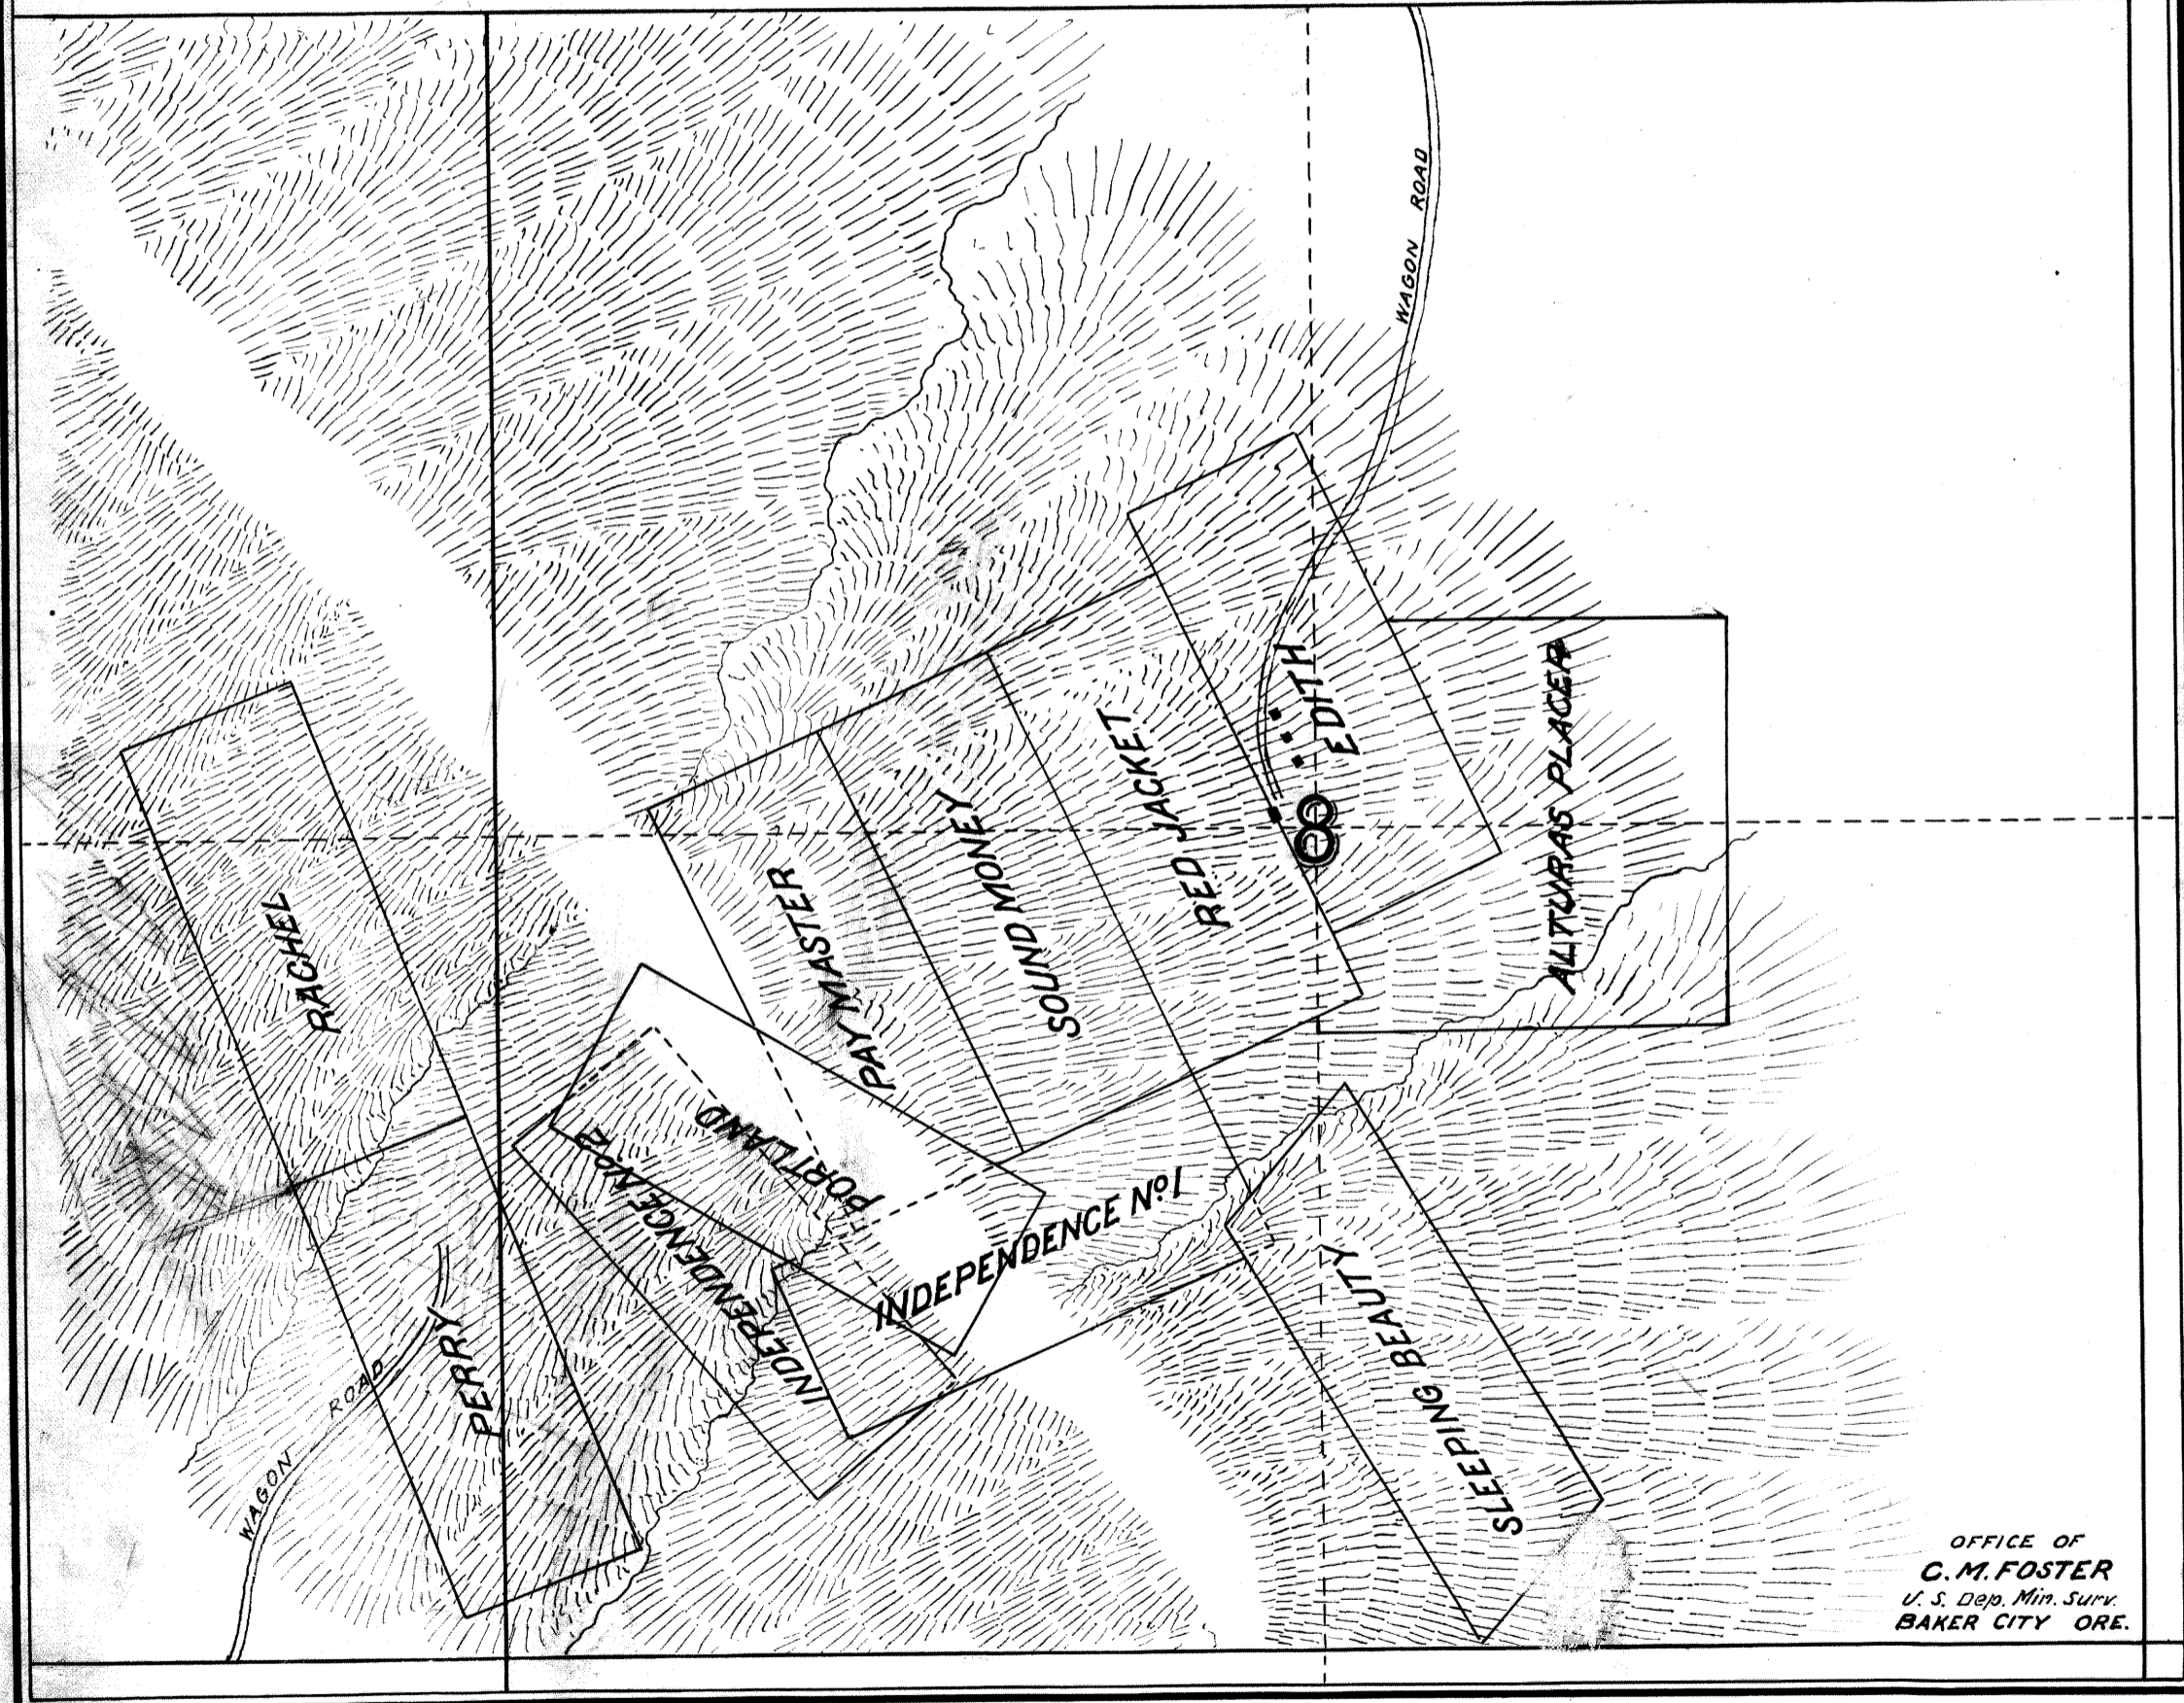

# MAP of the ALTURAS GROUP of MINES

LOCATED IN T. 9 S. R. 41 E. W. M.  
BAKER COUNTY, OREGON

Scale: 600ft. to one in.

314920  
314920  
314920