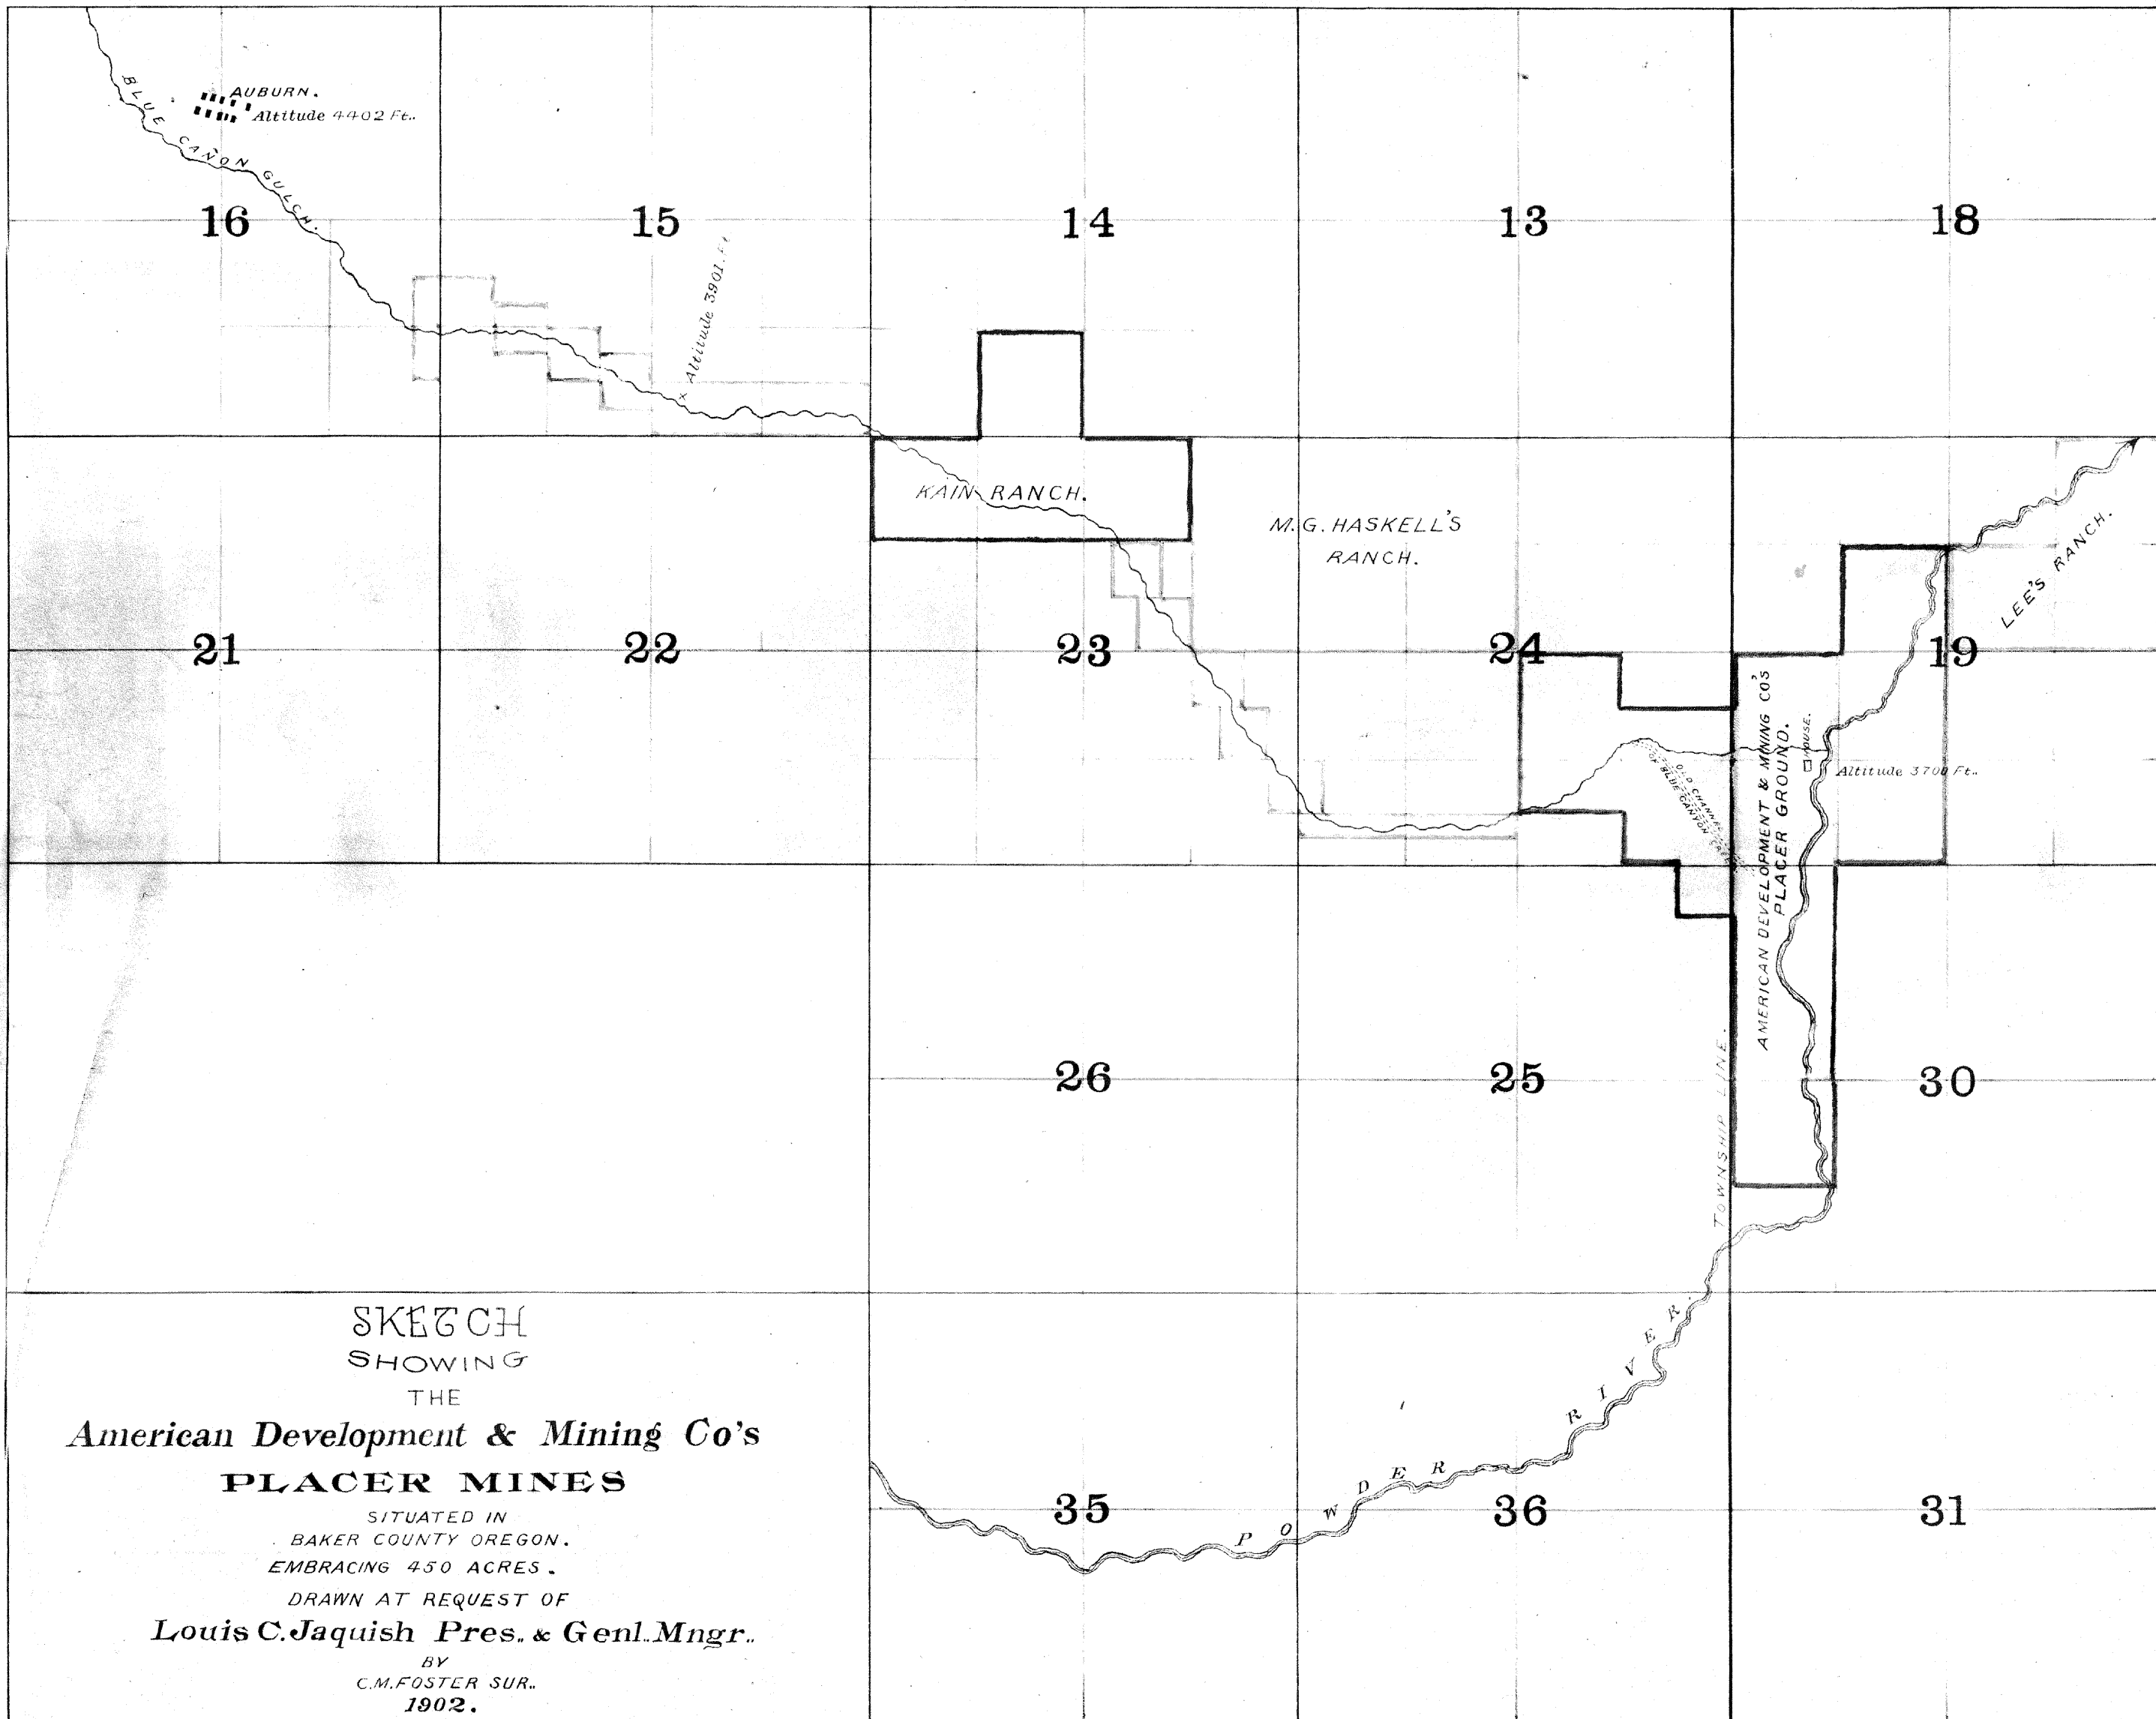

Township 10 S R 39 E .

T 10 S R 40 E .

AUBURN.
Altitude 4402 Ft.

Altitude 3801 Ft.

Altitude 3700 Ft.

SKETCH
SHOWING
THE
American Development & Mining Co's
PLACER MINES

SITUATED IN
BAKER COUNTY OREGON.
EMBRACING 450 ACRES.

DRAWN AT REQUEST OF
Louis C. Jaquish Pres. & Genl. Mngr.

BY
C.M. FOSTER SUR.
1902.