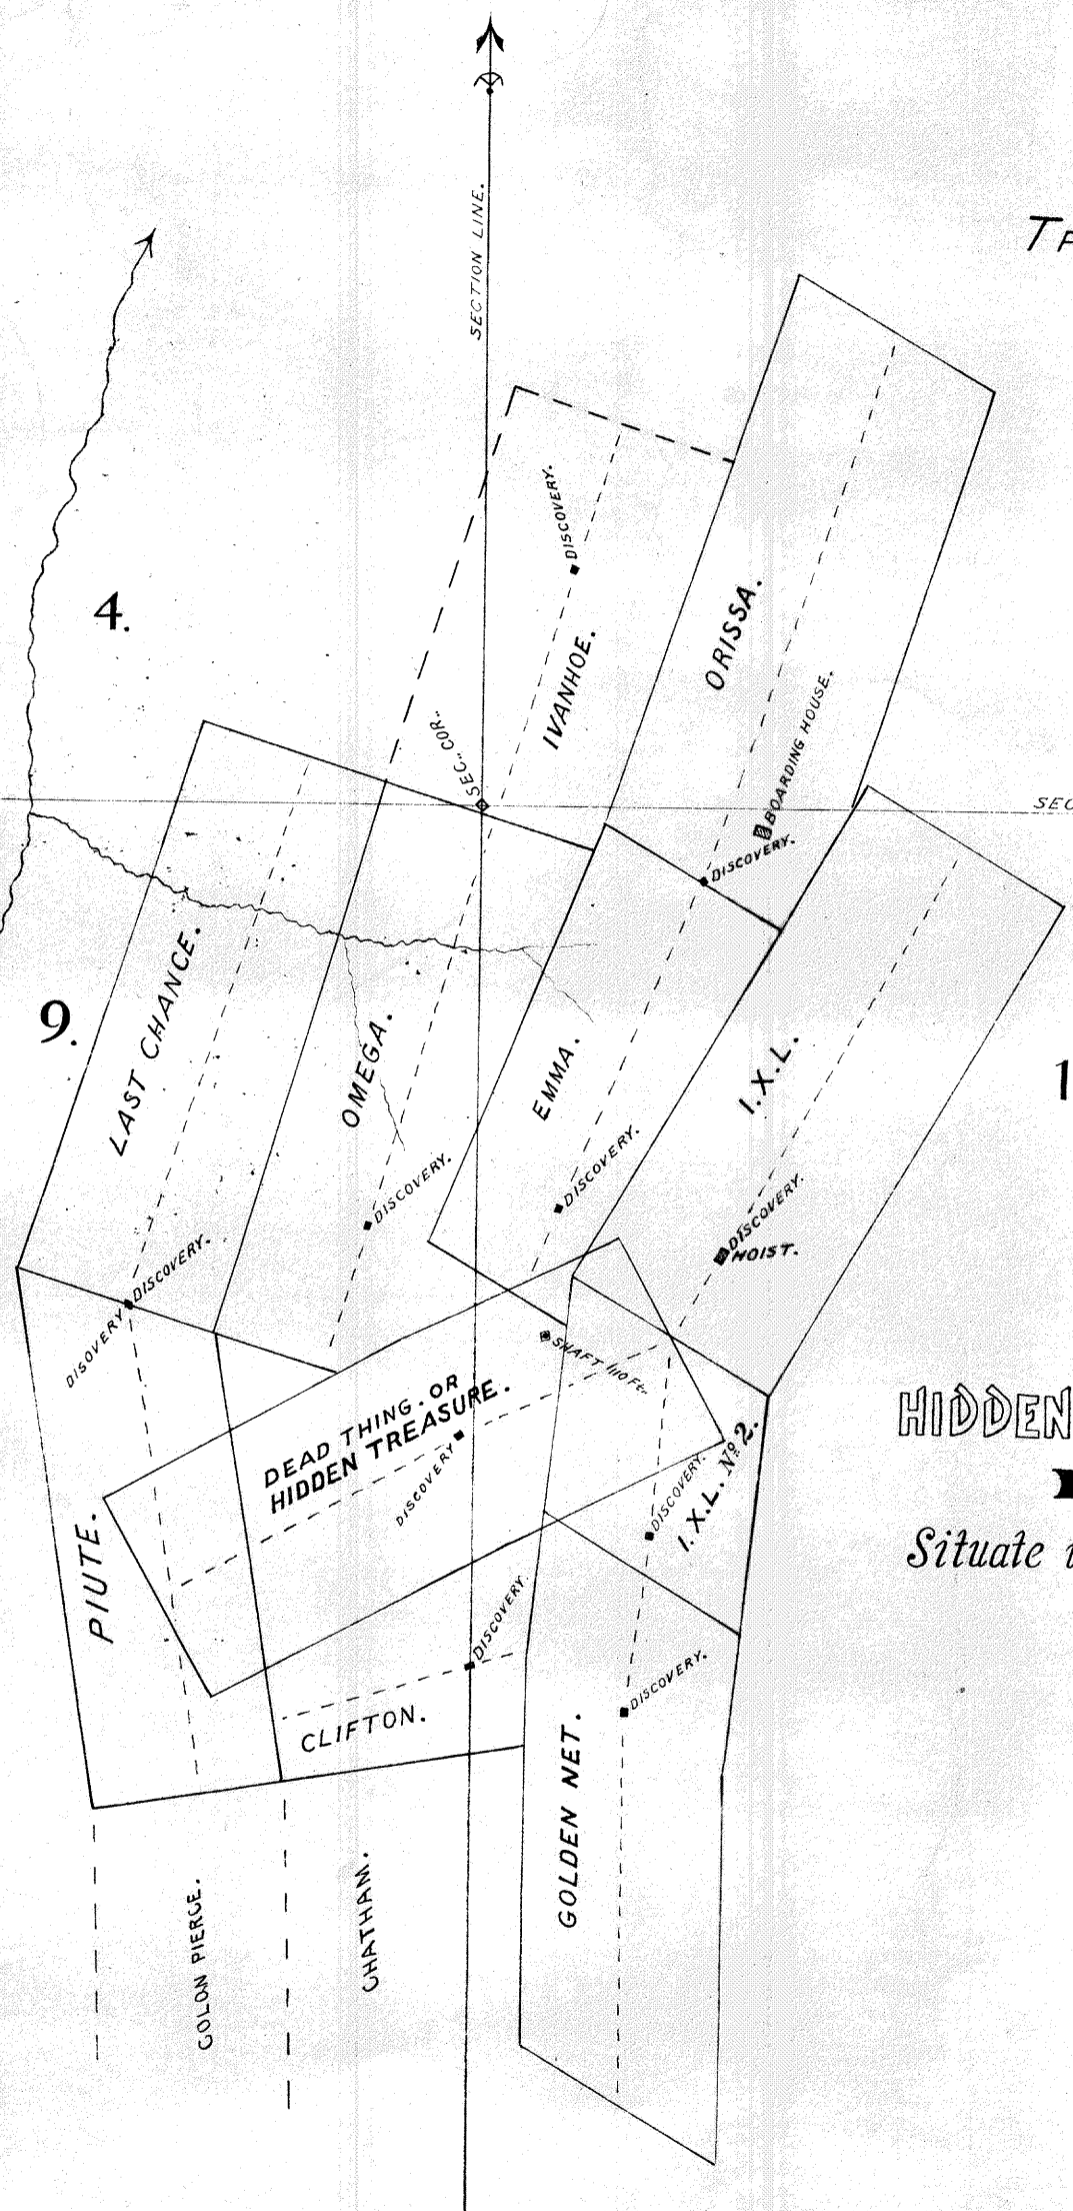

TP. 10 S. R 35 E.

PLAN  
OF THE  
**HIDDEN TREASURE GOLD MNG. CO'S**  
**PROPERTIES**

*Situate in Grant and Baker Counties  
State of Oregon.*

*Drawn Mch. 1903  
by C.M. Foster Sur.*

*Scale 500 Ft = 1 Inch.*