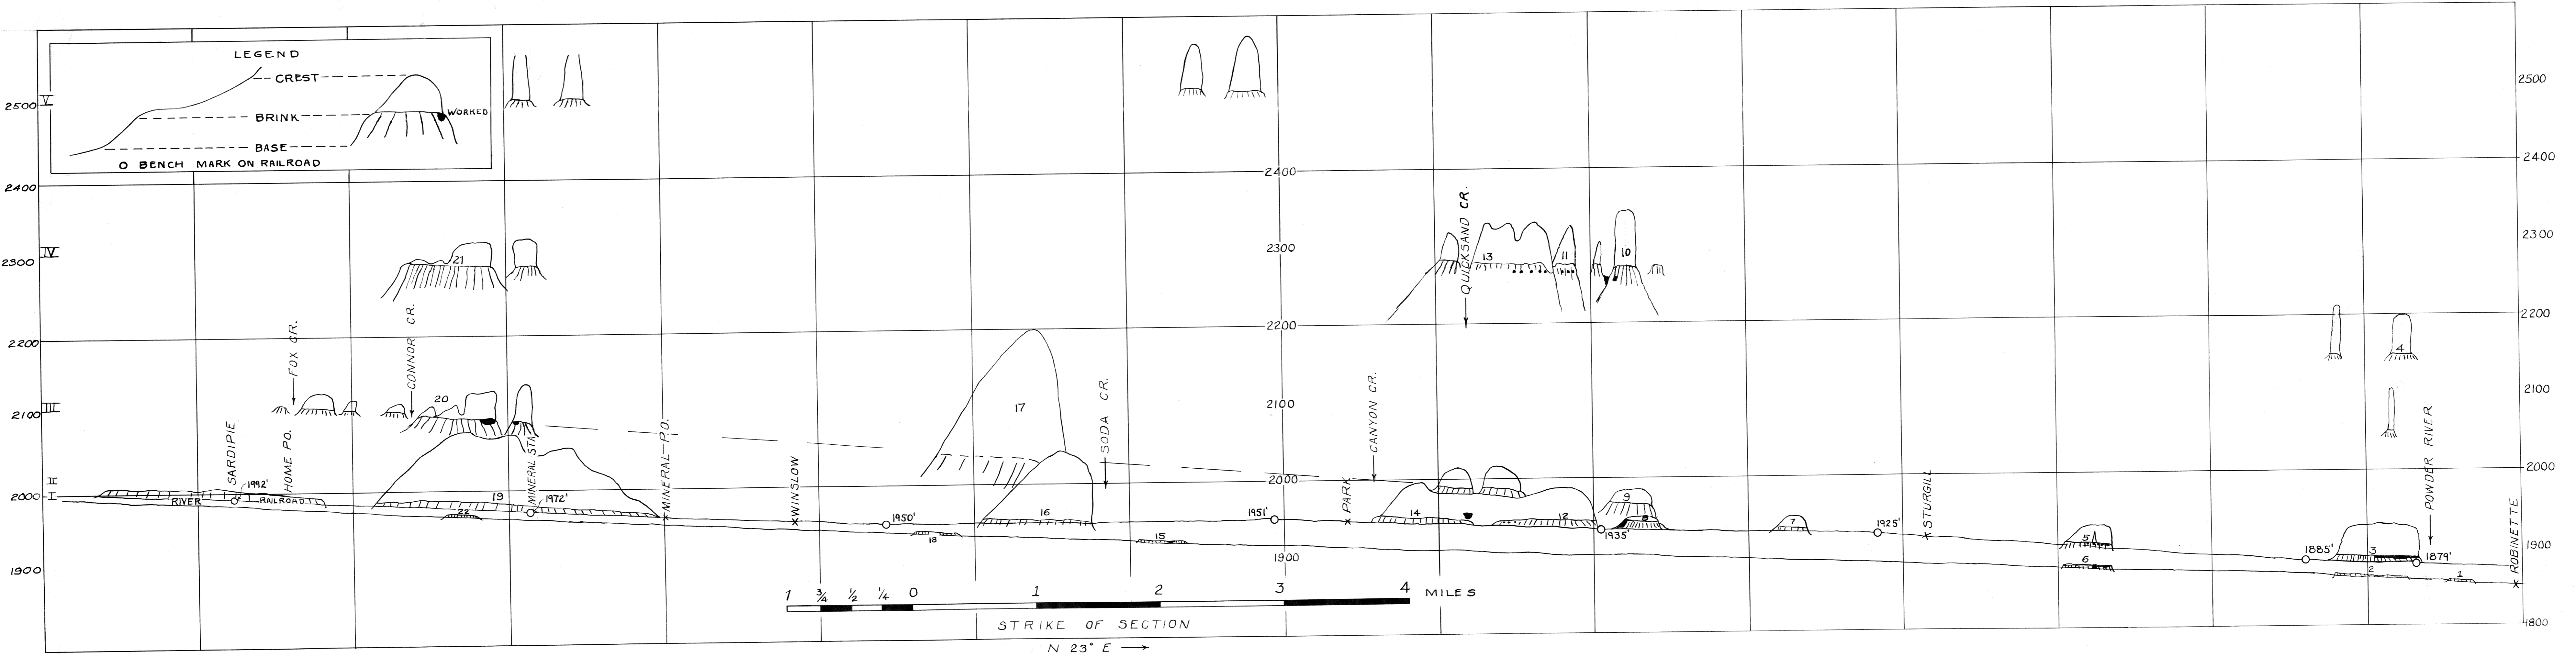

LEGEND

- TALUS OR ALLUVIAL CONE
- V
- IV
- III
- II
- I

00000-CK

SNAKE RIVER